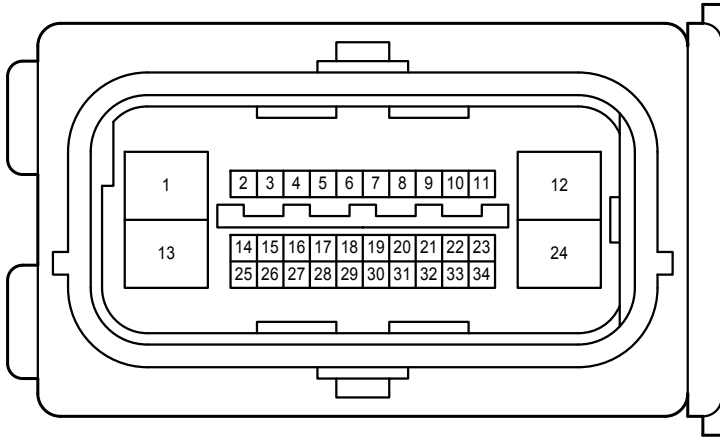

Position of Parts in Engine Compartment <RHD 2AZ-FE, 1AZ-FE>

A 67
Black

A 75
Brown

A 76
Brown

A 77
Black