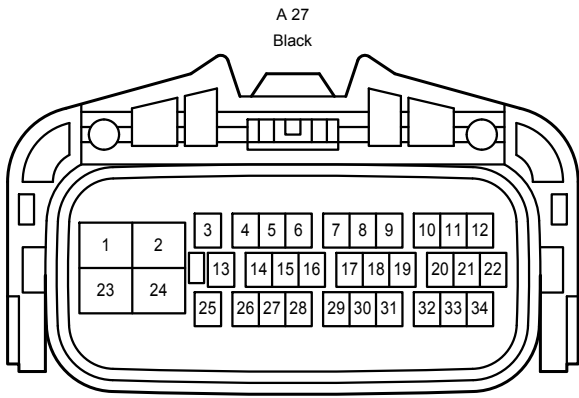

Position of Parts in Engine Compartment <RHD 2AZ-FE, 1AZ-FE>

- A 8 Windshield Wiper Motor
- A 10 Brake Fluid Level Warning SW
- A 12 Engine ECU
- A 13 Wireless Door Lock Buzzer
- A 14 Turn Signal Lamp (Front Side LH)
- A 15 Fog Lamp (Front LH)
- A 16 Turn Signal Lamp (Front LH)
- A 17 Headlamp (LH Low)
- A 18 Headlamp Leveling Motor (LH)
- A 19 Headlamp (LH High)
- A 20 Clearance Lamp (Front LH)
- A 21 Option Connector
- A 22 Airbag Sensor (Front LH)
- A 23 Horn (Low)
- A 24 Ambient Temp. Sensor
- A 25 Horn (High)
- A 26 Skid Control ECU with Actuator
- A 27 Skid Control ECU with Actuator
- A 32 A/C Pressure Sensor
- A 33 Clearance Lamp (Front RH)
- A 34 Headlamp (RH High)
- A 35 Headlamp Leveling Motor (RH)
- A 36 Headlamp (RH Low)
- A 37 Turn Signal Lamp (Front RH)
- A 39 Turn Signal Lamp (Front Side RH)
- A 40 Rear Washer Motor
- A 41 Front Washer Motor
- A 42 Fog Lamp (Front RH)
- A 45 Airbag Sensor (Front RH)
- A 46 A/C Condenser Fan Motor
- A 47 Radiator Fan Motor
- A 54 Junction Connector
- A 55 Junction Connector
- A 60 Engine Hood Courtesy SW
- A 61 Speed Sensor (Front LH)
- A 62 Speed Sensor (Front RH)
- A 67 Skid Control ECU with Actuator
- A 73 Headlamp (LH Low)
- A 74 Headlamp Leveling Motor (LH)
- A 75 Clearance Lamp (Front LH)
- A 76 Clearance Lamp (Front RH)
- A 77 Headlamp Leveling Motor (RH)
- A 78 Headlamp (RH Low)
- A 79 Brake Fluid Level Warning SW

Position of Parts in Engine Compartment <RHD 2AZ-FE, 1AZ-FE>

Position of Parts in Engine Compartment <RHD 2AZ-FE, 1AZ-FE>

(2AZ-FE, 1AZ-FE, 3ZR-FAE)

Position of Parts in Engine Compartment <RHD 2AZ-FE, 1AZ-FE>