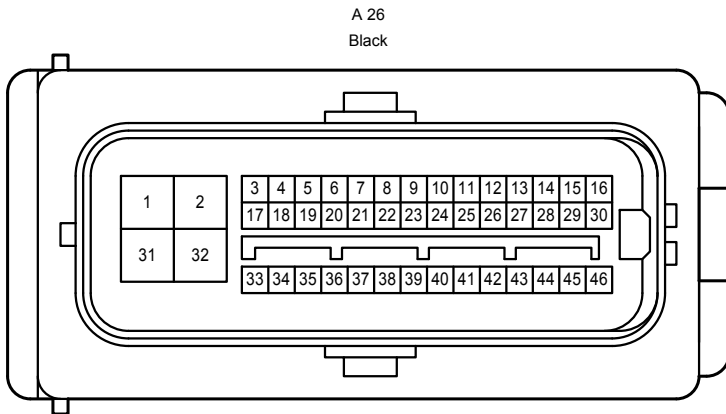

Position of Parts in Engine Compartment <RHD 2AZ-FE, 1AZ-FE>

- A 8 Windshield Wiper Motor
- A 10 Brake Fluid Level Warning SW
- A 12 Engine ECU
- A 13 Wireless Door Lock Buzzer
- A 14 Turn Signal Lamp (Front Side LH)
- A 15 Fog Lamp (Front LH)
- A 16 Turn Signal Lamp (Front LH)
- A 17 Headlamp (LH Low)
- A 18 Headlamp Leveling Motor (LH)
- A 19 Headlamp (LH High)
- A 20 Clearance Lamp (Front LH)
- A 21 Option Connector
- A 22 Airbag Sensor (Front LH)
- A 23 Horn (Low)
- A 24 Ambient Temp. Sensor
- A 25 Horn (High)
- A 26 Skid Control ECU with Actuator
- A 27 Skid Control ECU with Actuator
- A 32 A/C Pressure Sensor
- A 33 Clearance Lamp (Front RH)
- A 34 Headlamp (RH High)
- A 35 Headlamp Leveling Motor (RH)
- A 36 Headlamp (RH Low)
- A 37 Turn Signal Lamp (Front RH)
- A 39 Turn Signal Lamp (Front Side RH)
- A 40 Rear Washer Motor
- A 41 Front Washer Motor
- A 42 Fog Lamp (Front RH)
- A 45 Airbag Sensor (Front RH)
- A 46 A/C Condenser Fan Motor
- A 47 Radiator Fan Motor
- A 54 Junction Connector
- A 55 Junction Connector
- A 60 Engine Hood Courtesy SW
- A 61 Speed Sensor (Front LH)
- A 62 Speed Sensor (Front RH)
- A 67 Skid Control ECU with Actuator
- A 73 Headlamp (LH Low)
- A 74 Headlamp Leveling Motor (LH)
- A 75 Clearance Lamp (Front LH)
- A 76 Clearance Lamp (Front RH)
- A 77 Headlamp Leveling Motor (RH)
- A 78 Headlamp (RH Low)
- A 79 Brake Fluid Level Warning SW

Position of Parts in Engine Compartment <RHD 2AZ-FE, 1AZ-FE>

Position of Parts in Engine Compartment <RHD 2AZ-FE, 1AZ-FE>

(2AZ-FE, 1AZ-FE, 3ZR-FAE)

Position of Parts in Engine Compartment <RHD 2AZ-FE, 1AZ-FE>