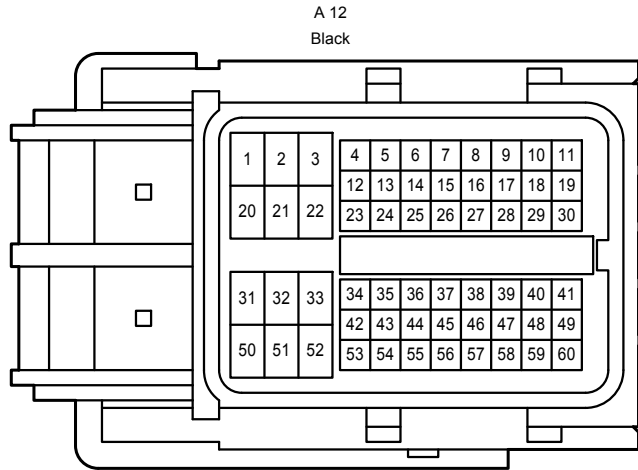

Position of Parts in Engine Compartment <RHD 2AZ-FE, 1AZ-FE>

- A 8 Windshield Wiper Motor
- A 10 Brake Fluid Level Warning SW
- A 12 Engine ECU
- A 13 Wireless Door Lock Buzzer
- A 14 Turn Signal Lamp (Front Side LH)
- A 15 Fog Lamp (Front LH)
- A 16 Turn Signal Lamp (Front LH)
- A 17 Headlamp (LH Low)
- A 18 Headlamp Leveling Motor (LH)
- A 19 Headlamp (LH High)
- A 20 Clearance Lamp (Front LH)
- A 21 Option Connector
- A 22 Airbag Sensor (Front LH)
- A 23 Horn (Low)
- A 24 Ambient Temp. Sensor
- A 25 Horn (High)
- A 26 Skid Control ECU with Actuator
- A 27 Skid Control ECU with Actuator
- A 32 A/C Pressure Sensor
- A 33 Clearance Lamp (Front RH)
- A 34 Headlamp (RH High)
- A 35 Headlamp Leveling Motor (RH)
- A 36 Headlamp (RH Low)
- A 37 Turn Signal Lamp (Front RH)
- A 39 Turn Signal Lamp (Front Side RH)
- A 40 Rear Washer Motor
- A 41 Front Washer Motor
- A 42 Fog Lamp (Front RH)
- A 45 Airbag Sensor (Front RH)
- A 46 A/C Condenser Fan Motor
- A 47 Radiator Fan Motor
- A 54 Junction Connector
- A 55 Junction Connector
- A 60 Engine Hood Courtesy SW
- A 61 Speed Sensor (Front LH)
- A 62 Speed Sensor (Front RH)
- A 67 Skid Control ECU with Actuator
- A 73 Headlamp (LH Low)
- A 74 Headlamp Leveling Motor (LH)
- A 75 Clearance Lamp (Front LH)
- A 76 Clearance Lamp (Front RH)
- A 77 Headlamp Leveling Motor (RH)
- A 78 Headlamp (RH Low)
- A 79 Brake Fluid Level Warning SW

Position of Parts in Engine Compartment <RHD 2AZ-FE, 1AZ-FE>

Position of Parts in Engine Compartment <RHD 2AZ-FE, 1AZ-FE>

(2AZ-FE, 1AZ-FE, 3ZR-FAE)

Position of Parts in Engine Compartment <RHD 2AZ-FE, 1AZ-FE>