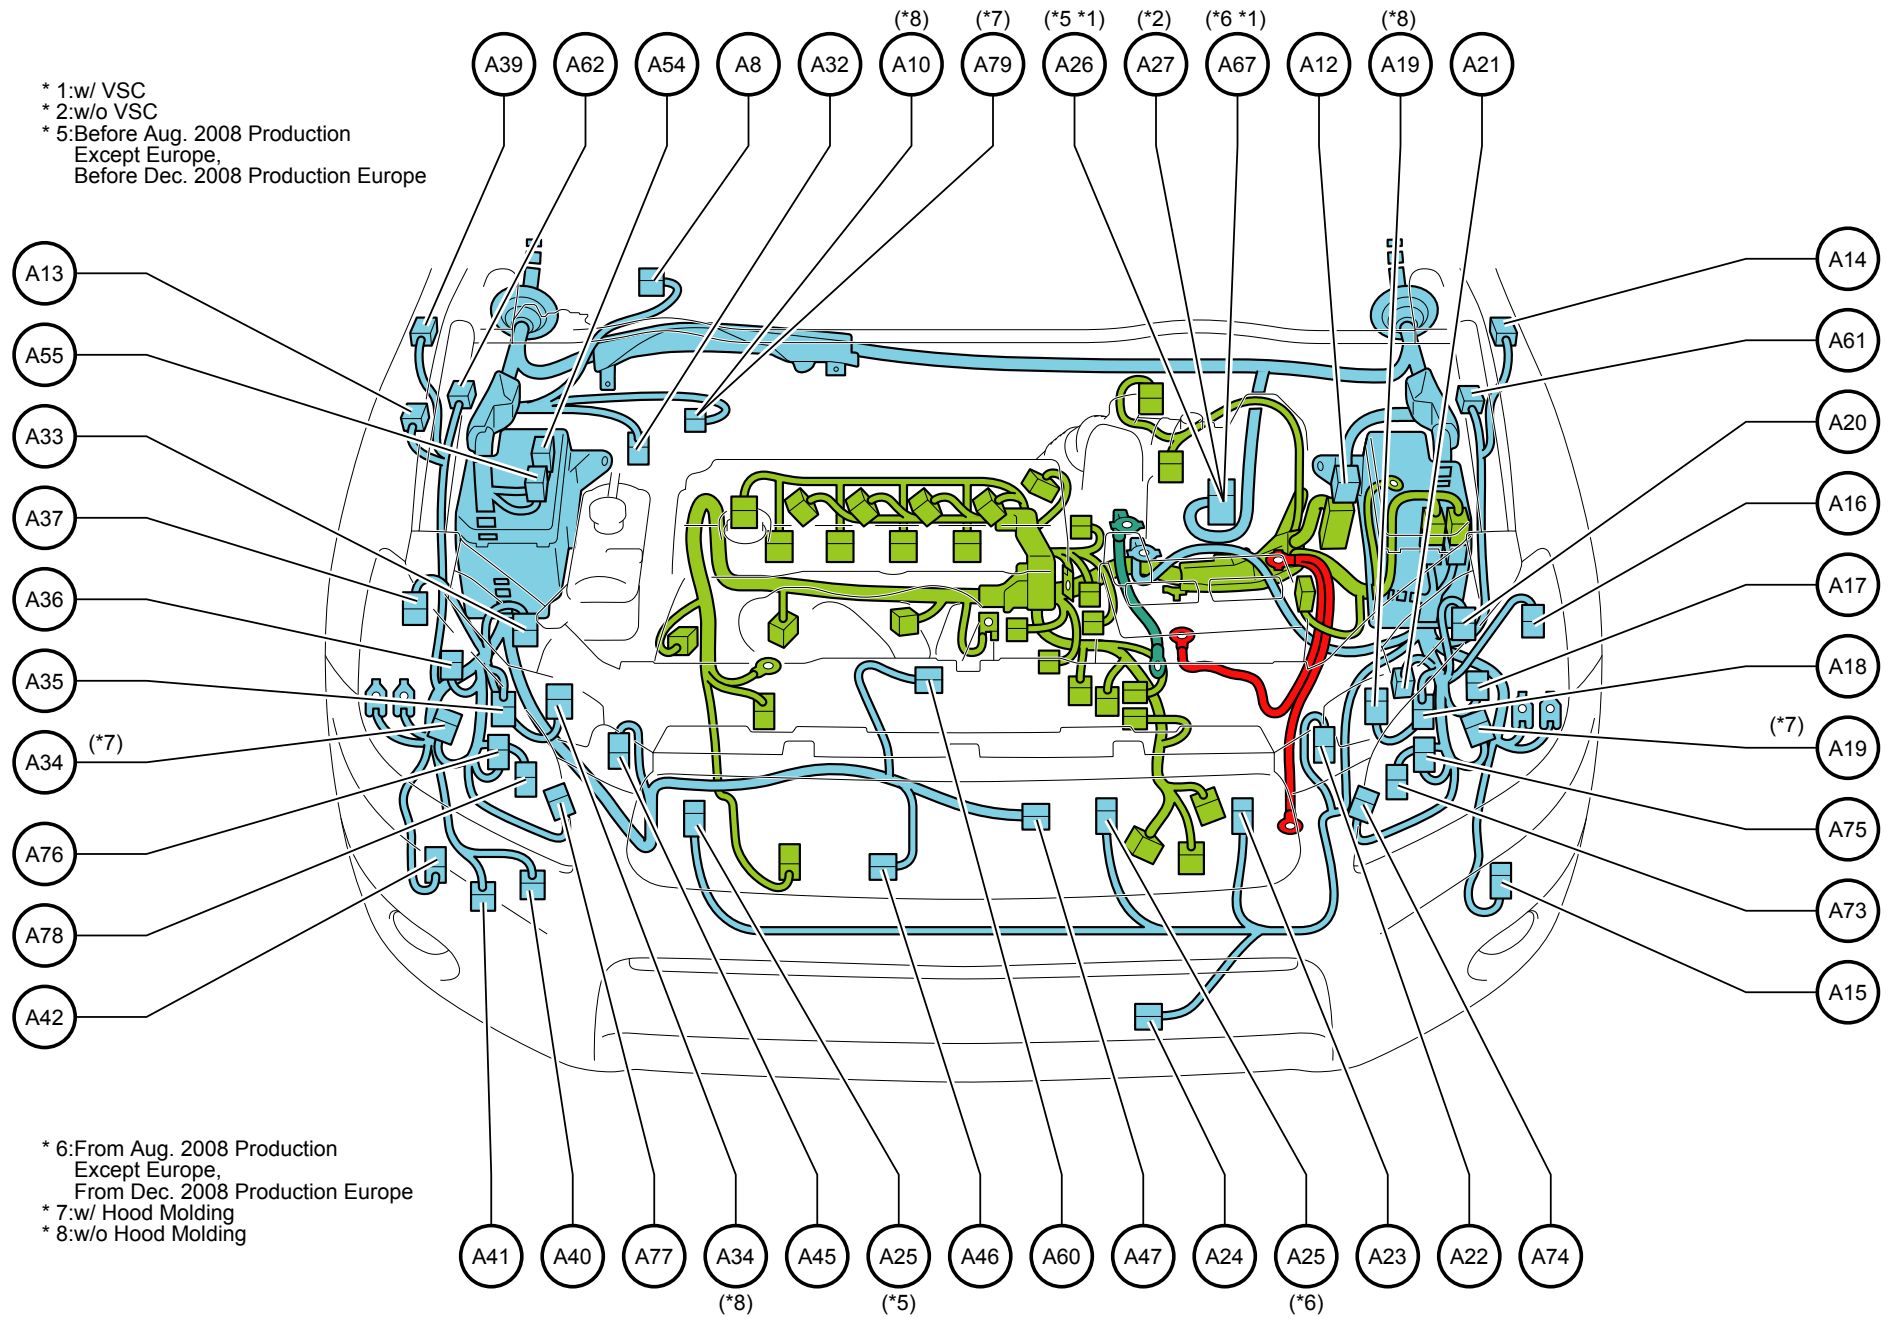

Position of Parts in Engine Compartment <RHD 2AZ-FE, 1AZ-FE>

- A 8 Windshield Wiper Motor
- A 10 Brake Fluid Level Warning SW
- A 12 Engine ECU
- A 13 Wireless Door Lock Buzzer
- A 14 Turn Signal Lamp (Front Side LH)
- A 15 Fog Lamp (Front LH)
- A 16 Turn Signal Lamp (Front LH)
- A 17 Headlamp (LH Low)
- A 18 Headlamp Leveling Motor (LH)
- A 19 Headlamp (LH High)
- A 20 Clearance Lamp (Front LH)
- A 21 Option Connector
- A 22 Airbag Sensor (Front LH)
- A 23 Horn (Low)
- A 24 Ambient Temp. Sensor
- A 25 Horn (High)
- A 26 Skid Control ECU with Actuator
- A 27 Skid Control ECU with Actuator
- A 32 A/C Pressure Sensor
- A 33 Clearance Lamp (Front RH)
- A 34 Headlamp (RH High)
- A 35 Headlamp Leveling Motor (RH)
- A 36 Headlamp (RH Low)
- A 37 Turn Signal Lamp (Front RH)
- A 39 Turn Signal Lamp (Front Side RH)
- A 40 Rear Washer Motor
- A 41 Front Washer Motor
- A 42 Fog Lamp (Front RH)
- A 45 Airbag Sensor (Front RH)
- A 46 A/C Condenser Fan Motor
- A 47 Radiator Fan Motor
- A 54 Junction Connector
- A 55 Junction Connector
- A 60 Engine Hood Courtesy SW
- A 61 Speed Sensor (Front LH)
- A 62 Speed Sensor (Front RH)
- A 67 Skid Control ECU with Actuator
- A 73 Headlamp (LH Low)
- A 74 Headlamp Leveling Motor (LH)
- A 75 Clearance Lamp (Front LH)
- A 76 Clearance Lamp (Front RH)
- A 77 Headlamp Leveling Motor (RH)
- A 78 Headlamp (RH Low)
- A 79 Brake Fluid Level Warning SW

Position of Parts in Engine Compartment <RHD 2AZ-FE, 1AZ-FE>

Position of Parts in Engine Compartment <RHD 2AZ-FE, 1AZ-FE>

(2AZ-FE, 1AZ-FE, 3ZR-FAE)

Position of Parts in Engine Compartment <RHD 2AZ-FE, 1AZ-FE>

A 67
Black

A 73
White

A 74
Black

A 75
Brown

A 76
Brown

A 77
Black

A 78
White

A 79
Gray