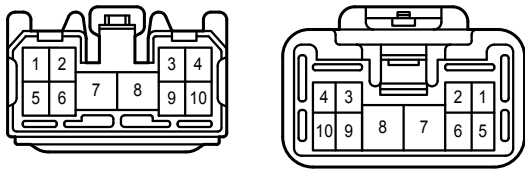

Wire and Wire , Ground Points in Engine Compartment <LHD 3ZR-FAE>

BA1
White

BA2
Gray

BA4
White

Bj1
Gray