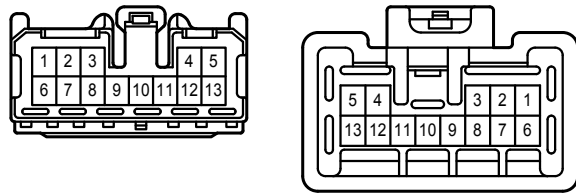

Wire and Wire , Ground Points in Engine Compartment <LHD 3ZR-FAE>

BA1
White

BA2
Gray

BA4
White

Bj1
Gray