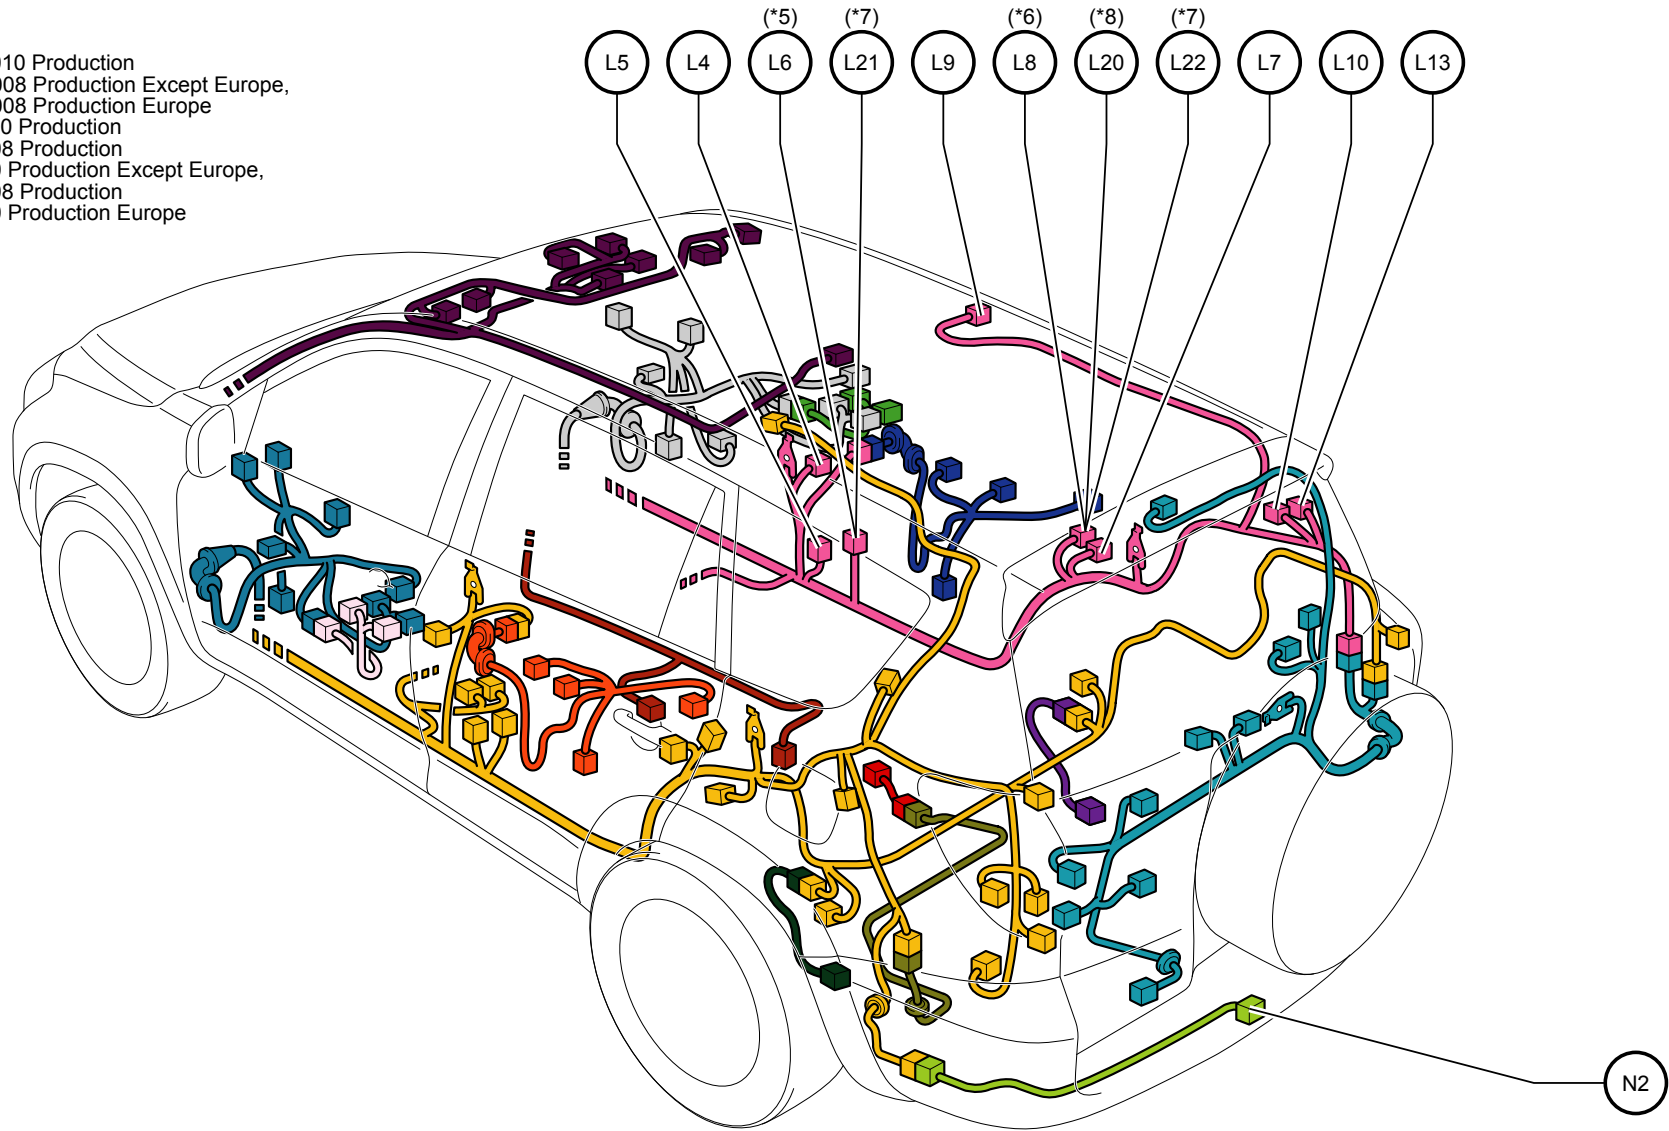

Position of Parts in Body <LHD Long Body>

- \* 5: Before Feb. 2010 Production
- \* 6: Before Aug. 2008 Production Except Europe,  
Before Dec. 2008 Production Europe
- \* 7: From Feb. 2010 Production
- \* 8: From Aug. 2008 Production  
until Feb. 2010 Production Except Europe,  
From Dec. 2008 Production  
until Feb. 2010 Production Europe

**Position of Parts in Body <LHD Long Body>**

---

- L 4 Door Courtesy SW (Front RH)
- L 5 Pretensioner (RH)
- L 6 Side Airbag Sensor (Front RH)
- L 7 Door Courtesy SW (Rear RH)
- L 8 Side Airbag Sensor (Rear RH)
- L 9 Curtain Shield Airbag Squib (RH)
- L 10 Door Control Receiver
- L 13 Door Control Receiver
- L 20 Side Airbag Sensor (Rear RH)
- L 21 Side Airbag Sensor (Front RH)
- L 22 Side Airbag Sensor (Rear RH)
  
- N 2 License Plate Lamp (LH)

Position of Parts in Body <LHD Long Body>