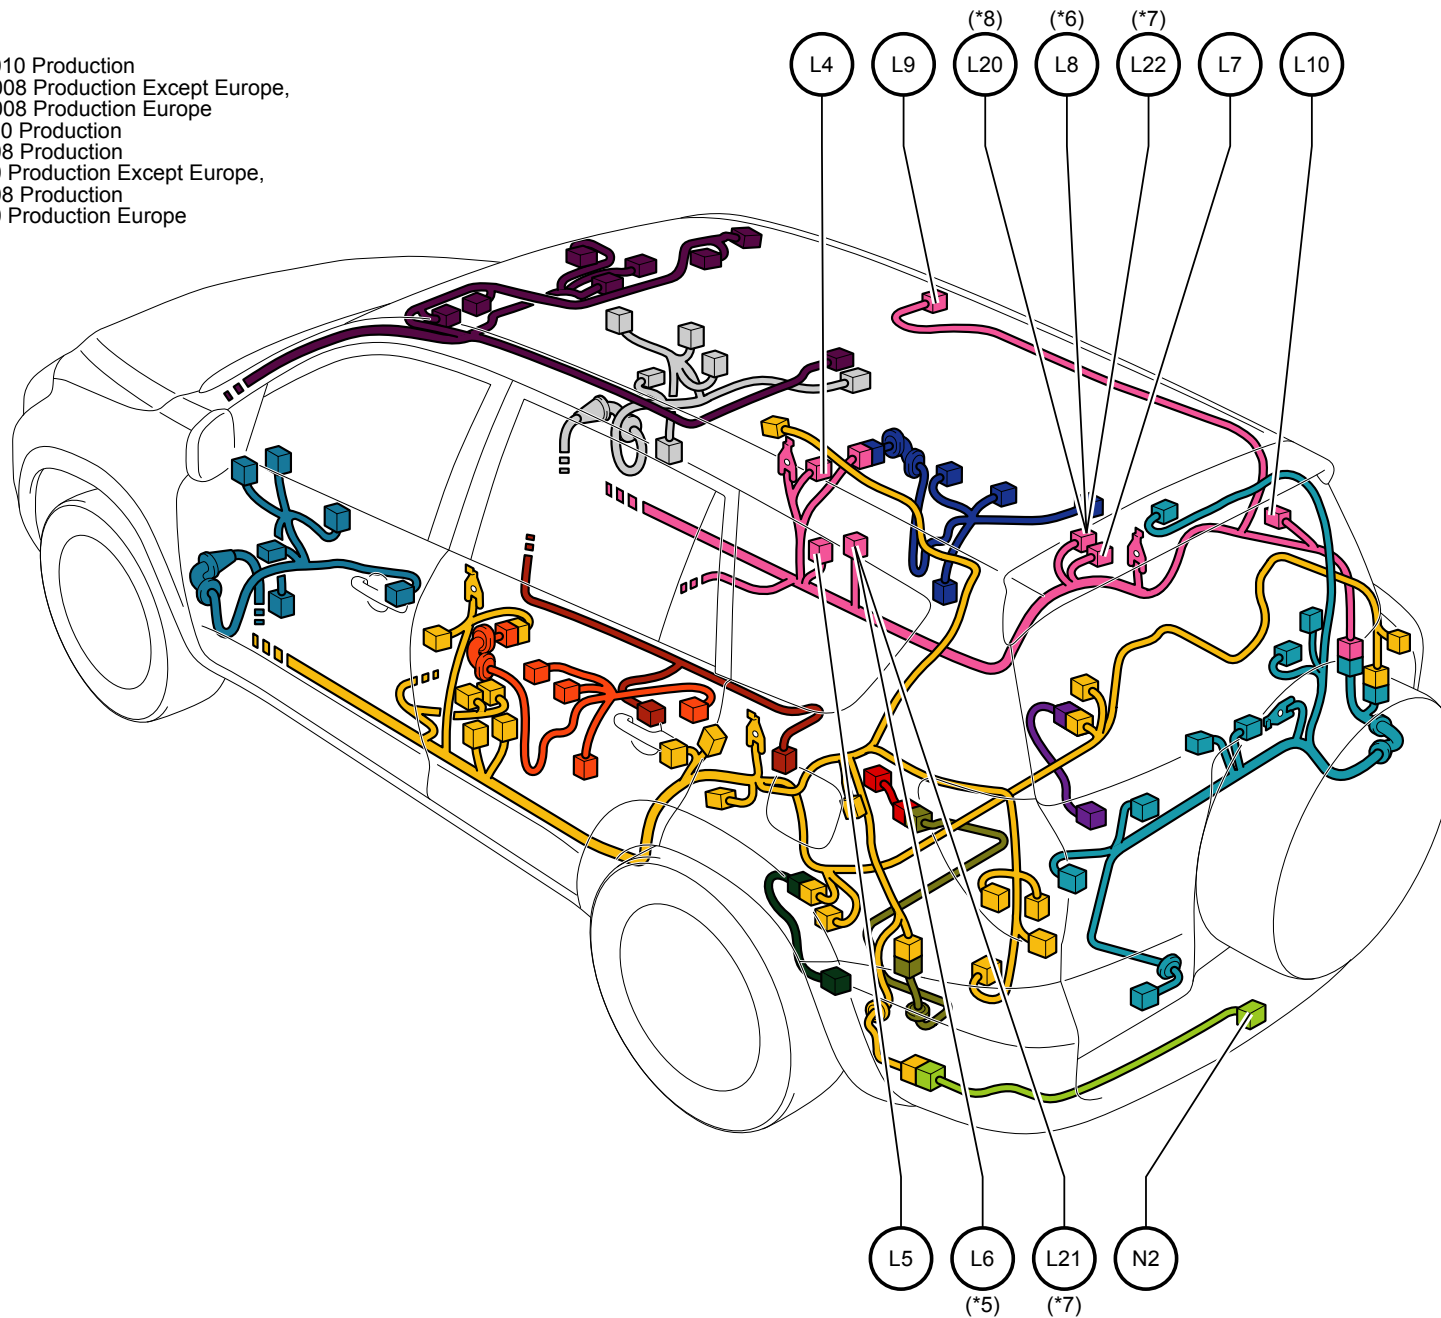

Position of Parts in Body <RHD Long Body>

- * 5: Before Feb. 2010 Production
- * 6: Before Aug. 2008 Production Except Europe,
Before Dec. 2008 Production Europe
- * 7: From Feb. 2010 Production
- * 8: From Aug. 2008 Production
until Feb. 2010 Production Except Europe,
From Dec. 2008 Production
until Feb. 2010 Production Europe

Position of Parts in Body <RHD Long Body>

- L 4 Door Courtesy SW (Front RH)
- L 5 Pretensioner (RH)
- L 6 Side Airbag Sensor (Front RH)
- L 7 Door Courtesy SW (Rear RH)
- L 8 Side Airbag Sensor (Rear RH)
- L 9 Curtain Shield Airbag Squib (RH)
- L 10 Door Control Receiver
- L 20 Side Airbag Sensor (Rear RH)
- L 21 Side Airbag Sensor (Front RH)
- L 22 Side Airbag Sensor (Rear RH)

- N 2 License Plate Lamp (LH)

Position of Parts in Body <RHD Long Body>