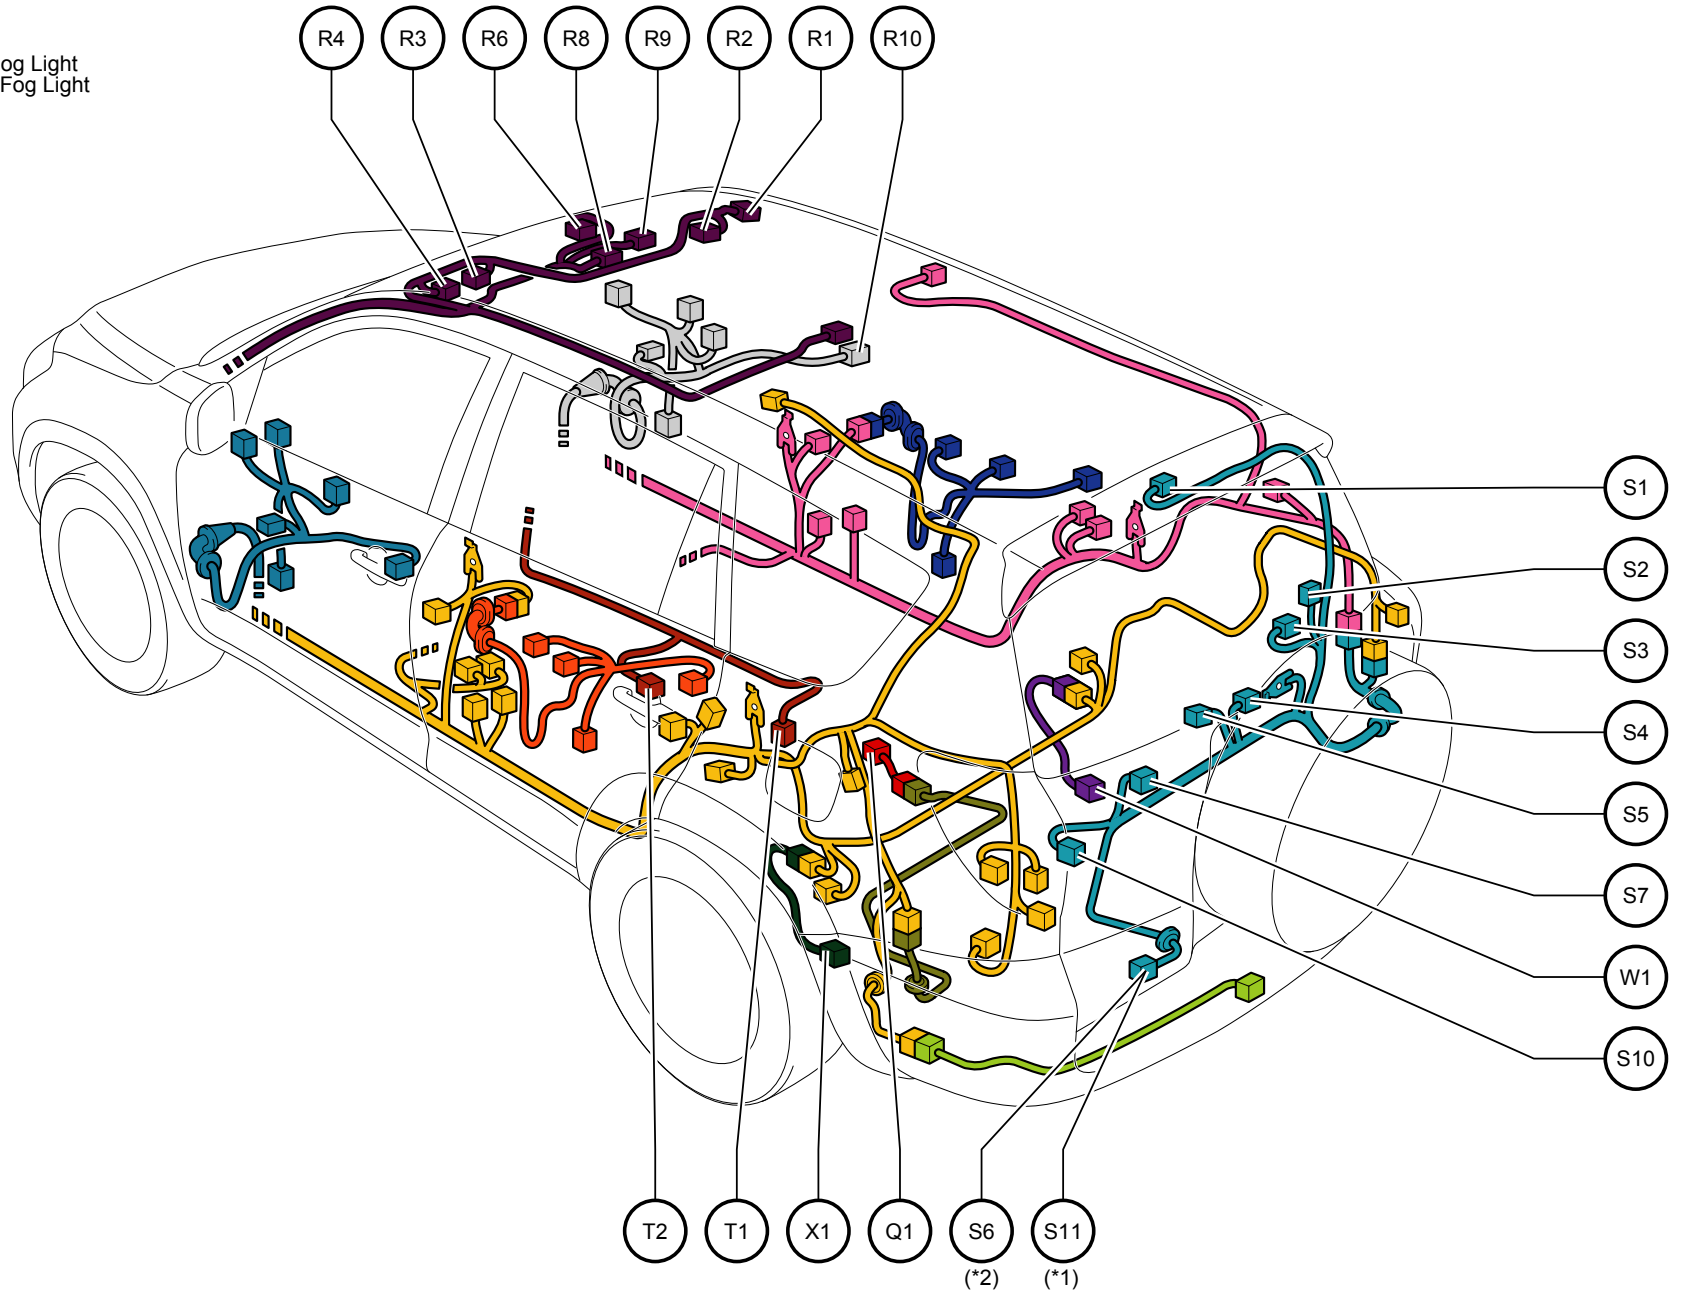

Position of Parts in Body <RHD Long Body>

* 1:w/ Rear Fog Light
 * 2:w/o Rear Fog Light

Position of Parts in Body <RHD Long Body>

- Q 1 4WD Linear Solenoid

- R 1 Vanity Lamp SW (RH)
- R 2 Vanity Lamp (RH)
- R 3 Vanity Lamp (LH)
- R 4 Vanity Lamp SW (LH)
- R 6 Inner Rear View Mirror
- R 8 Overhead J/B
- R 9 Sliding Roof Control ECU
- R 10 Room Lamp (Front)

- S 1 Center Stop Lamp
- S 2 Rear Window Defogger
- S 3 Room Lamp (Rear)
- S 4 Noise Filter (Stop and Rear Window Defogger)
- S 5 Rear Wiper Motor
- S 6 License Plate Lamp (RH)
- S 6 License Plate Lamp (RH)
- S 7 Television Camera (Rear)
- S 10 Back Door Lock Assembly
- S 11 Rear Fog Light (Center)

- T 1 Fuel Suction Pump
- T 2 Fuel Sender Gage

- W 1 Speed Sensor (Rear RH)

- X 1 Speed Sensor (Rear LH)

Position of Parts in Body <RHD Long Body>