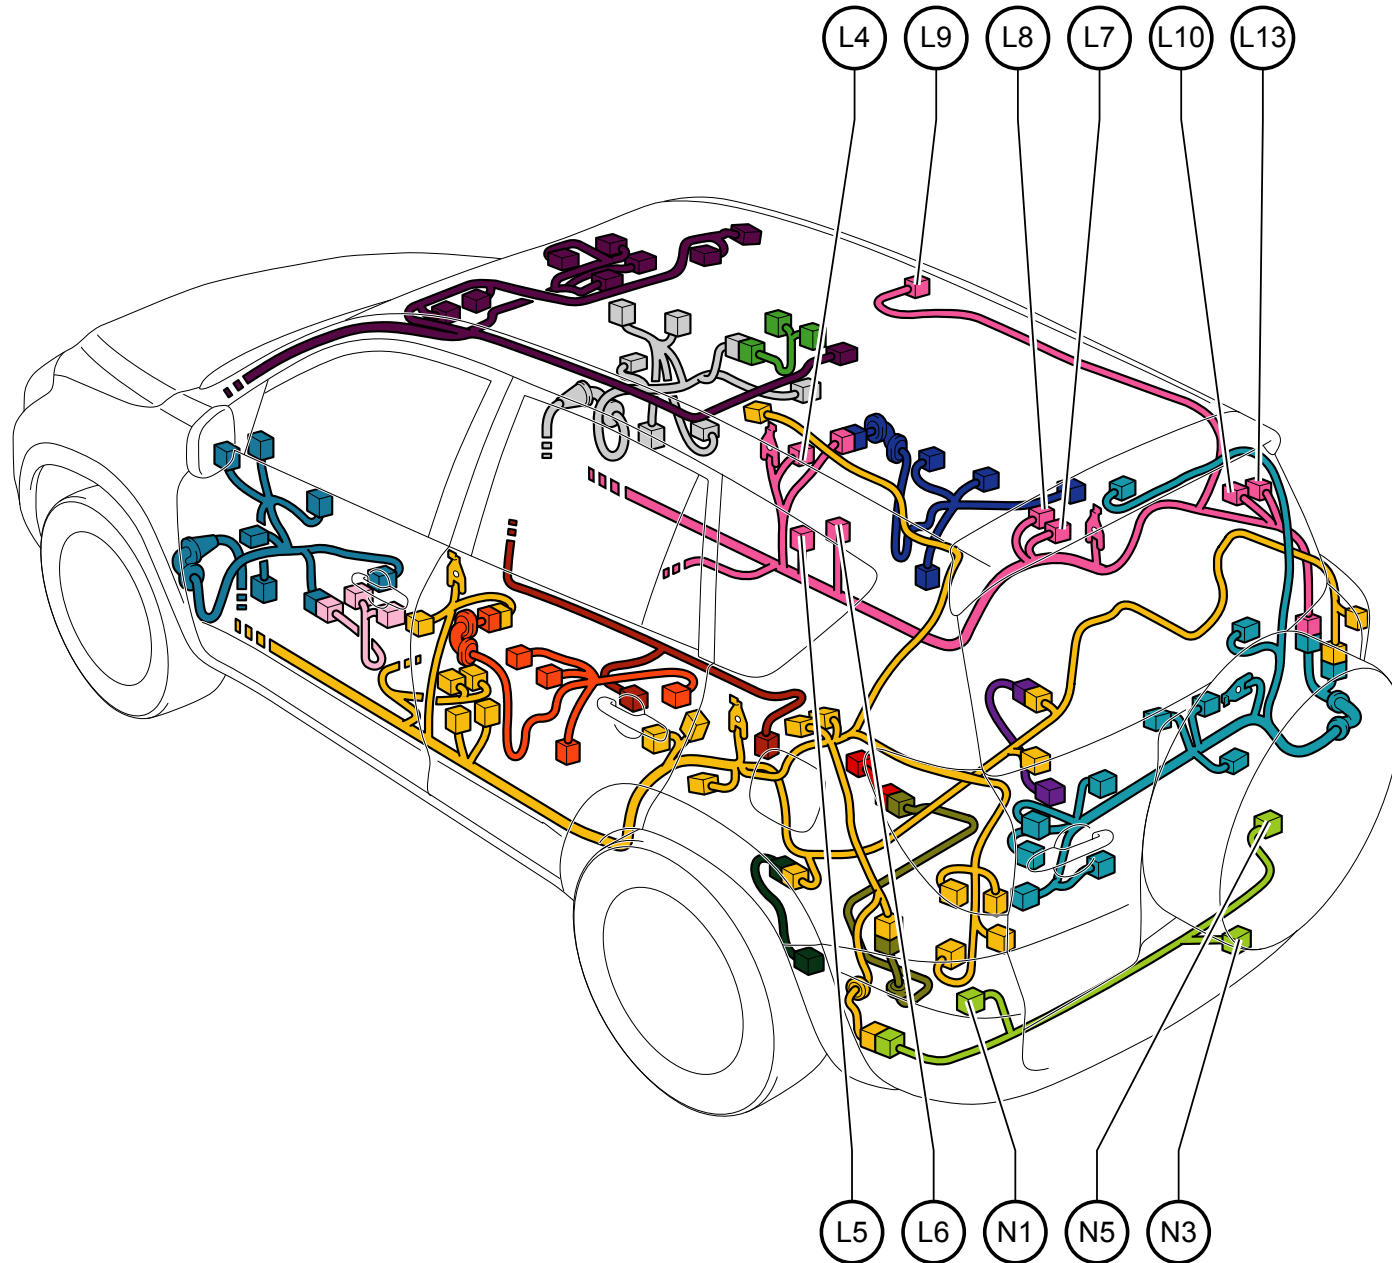

Position of Parts in Body <LHD Short Body>

Position of Parts in Body <LHD Short Body>

- L 4 Door Courtesy SW (Front RH)
- L 5 Pretensioner (RH)
- L 6 Side Airbag Sensor (Front RH)
- L 7 Door Courtesy SW (Rear RH)
- L 8 Side Airbag Sensor (Rear RH)
- L 9 Curtain Shield Airbag Squib (RH)
- L 10 Door Control Receiver
- L 13 Door Control Receiver

- N 1 Rear Fog Light (LH)
- N 3 License Plate Lamp
- N 5 Rear Fog Light (RH)

Position of Parts in Body <LHD Short Body>