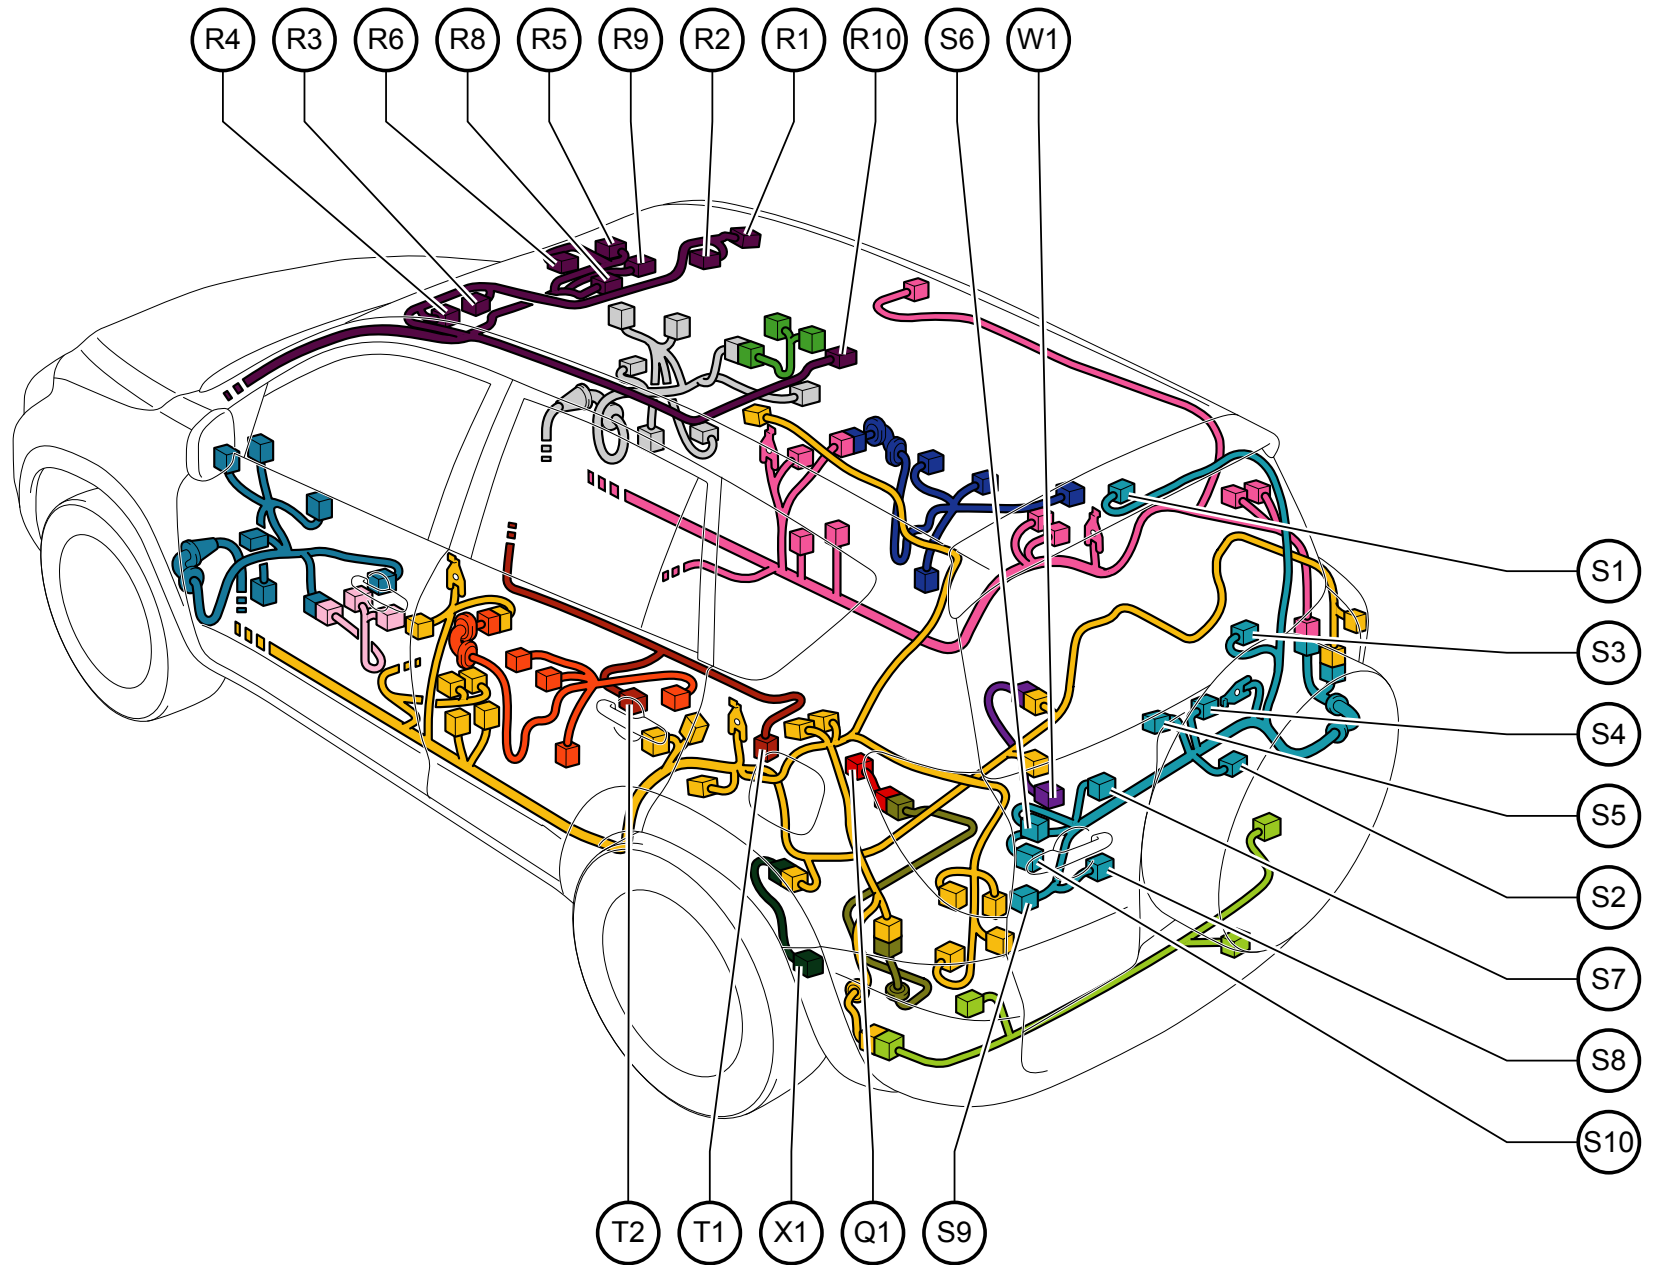

Position of Parts in Body <LHD Short Body>

Position of Parts in Body <LHD Short Body>

---

- Q 1 4WD Linear Solenoid
  
- R 1 Vanity Lamp SW (RH)
- R 2 Vanity Lamp (RH)
- R 3 Vanity Lamp (LH)
- R 4 Vanity Lamp SW (LH)
- R 5 Rain Sensor
- R 6 Inner Rear View Mirror
- R 8 Overhead J/B
- R 9 Sliding Roof Control ECU
- R 10 Room Lamp (Front)
  
- S 1 Center Stop Lamp
- S 2 Rear Window Defogger
- S 3 Room Lamp (Rear)
- S 4 Noise Filter (Stop and Rear Window Defogger)
- S 5 Rear Wiper Motor
- S 6 License Plate Lamp (RH)
- S 6 License Plate Lamp (RH)
- S 7 Television Camera (Rear)
- S 8 Electrical Key Oscillator (Back Door)
- S 9 Door Outside Handle (Back Door)
- S 10 Back Door Lock Assembly
  
- T 1 Fuel Suction Pump
- T 2 Fuel Sender Gage
  
- W 1 Speed Sensor (Rear RH)
  
- X 1 Speed Sensor (Rear LH)

Position of Parts in Body <LHD Short Body>