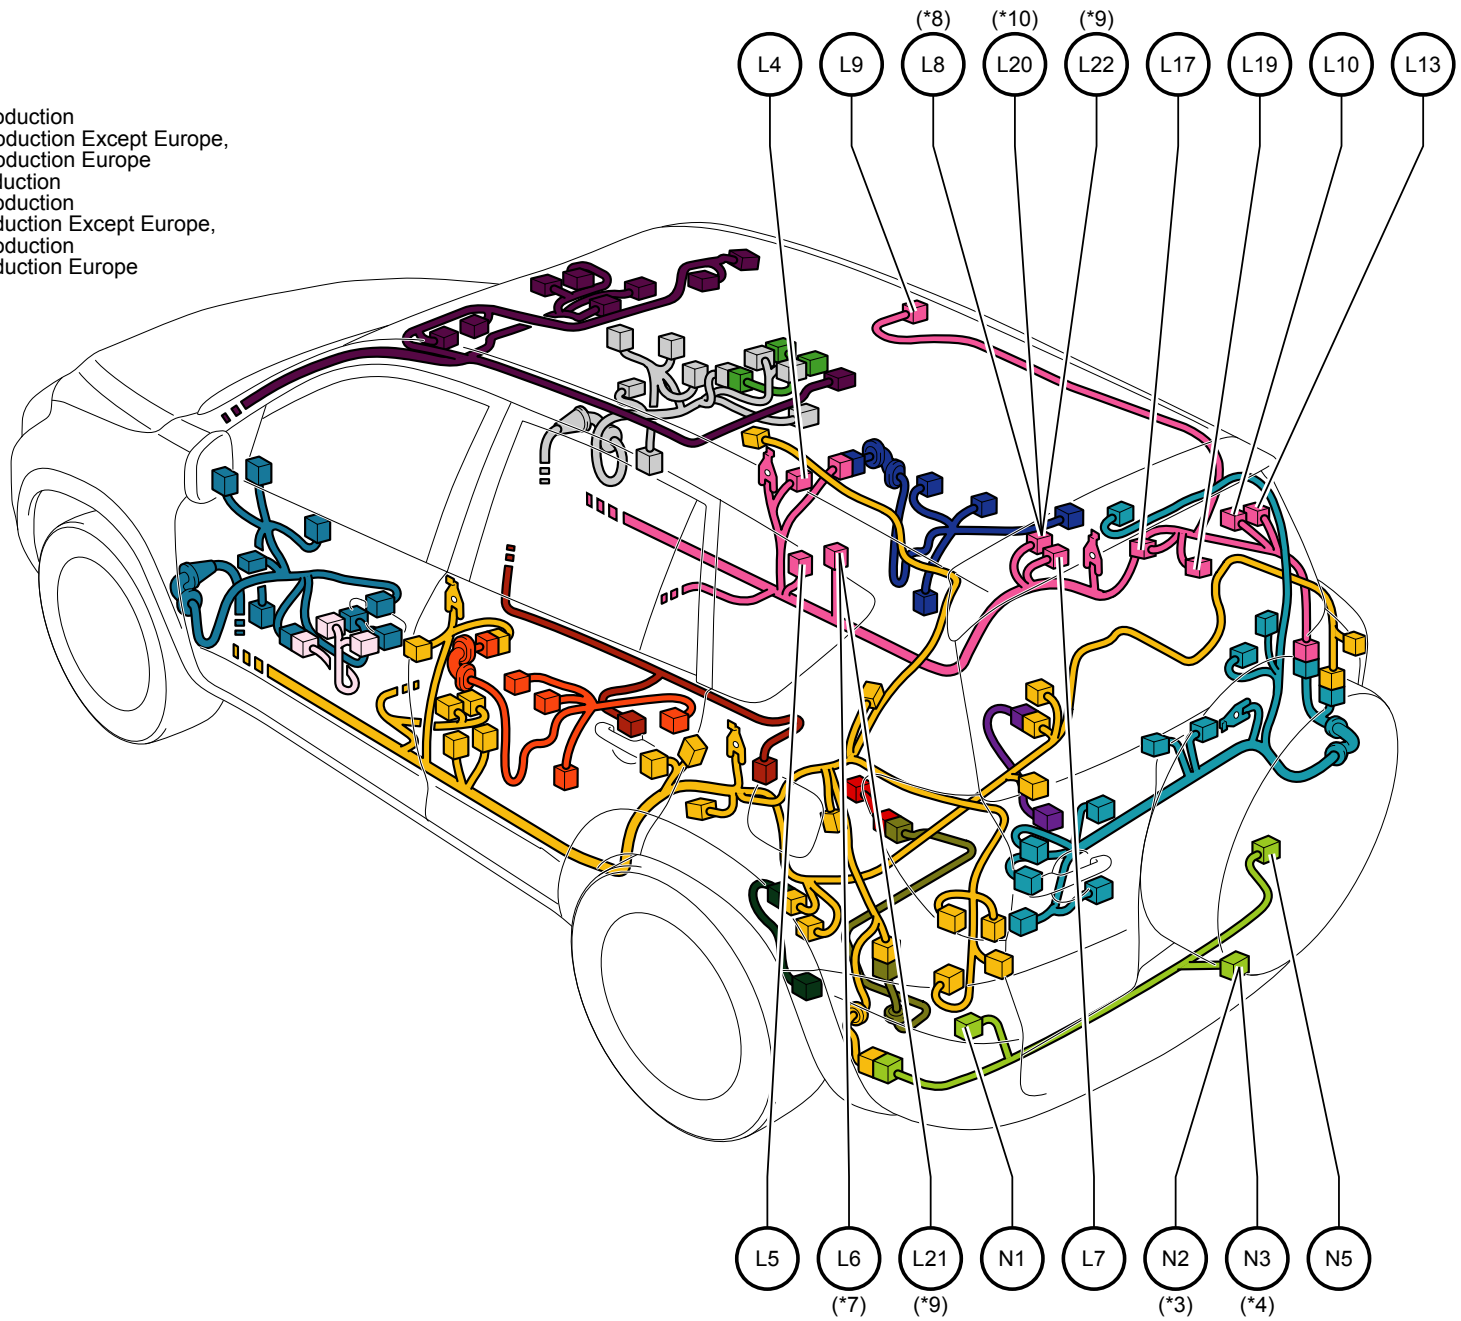

Position of Parts in Body <RHD Short Body>

- * 3:w/ Rear Fog Light
- * 4:w/o Rear Fog Light
- * 7:Before Feb. 2010 Production
- * 8:Before Aug. 2008 Production Except Europe,
Before Dec. 2008 Production Europe
- * 9:From Feb. 2010 Production
- * 10:From Aug. 2008 Production
until Feb. 2010 Production Except Europe,
From Dec. 2008 Production
until Feb. 2010 Production Europe

Position of Parts in Body <RHD Short Body>

- L 4 Door Courtesy SW (Front RH)
- L 5 Pretensioner (RH)
- L 6 Side Airbag Sensor (Front RH)
- L 7 Door Courtesy SW (Rear RH)
- L 8 Side Airbag Sensor (Rear RH)
- L 9 Curtain Shield Airbag Squib (RH)
- L 10 Door Control Receiver
- L 13 Door Control Receiver
- L 17 Theft Warning Siren
- L 19 Glass Breakage Sensor
- L 20 Side Airbag Sensor (Rear RH)
- L 21 Side Airbag Sensor (Front RH)
- L 22 Side Airbag Sensor (Rear RH)

- N 1 Rear Fog Light (LH)
- N 2 License Plate Lamp (LH)
- N 3 License Plate Lamp
- N 5 Rear Fog Light (RH)

Position of Parts in Body <RHD Short Body>