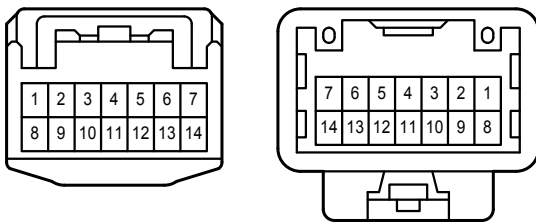

Wire and Wire in Instrument Panel <LHD>

AE8
White

AE9
Yellow

AE10
White

AE11
Gray

AK1
White

EF1
Blue

EK1
White