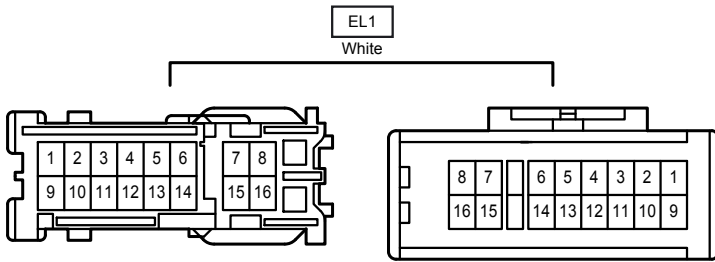

Wire and Wire in Instrument Panel <LHD>

AE8
White

AE9
Yellow

AE10
White

AE11
Gray

AK1
White

EF1
Blue

EK1
White