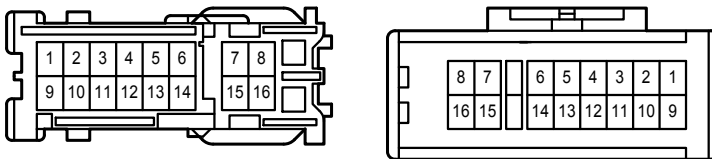

Wire and Wire in Instrument Panel <LHD>

AE8
White

AE9
Yellow

AE10
White

AE11
Gray

AK1
White

EF1
Blue

EK1
White