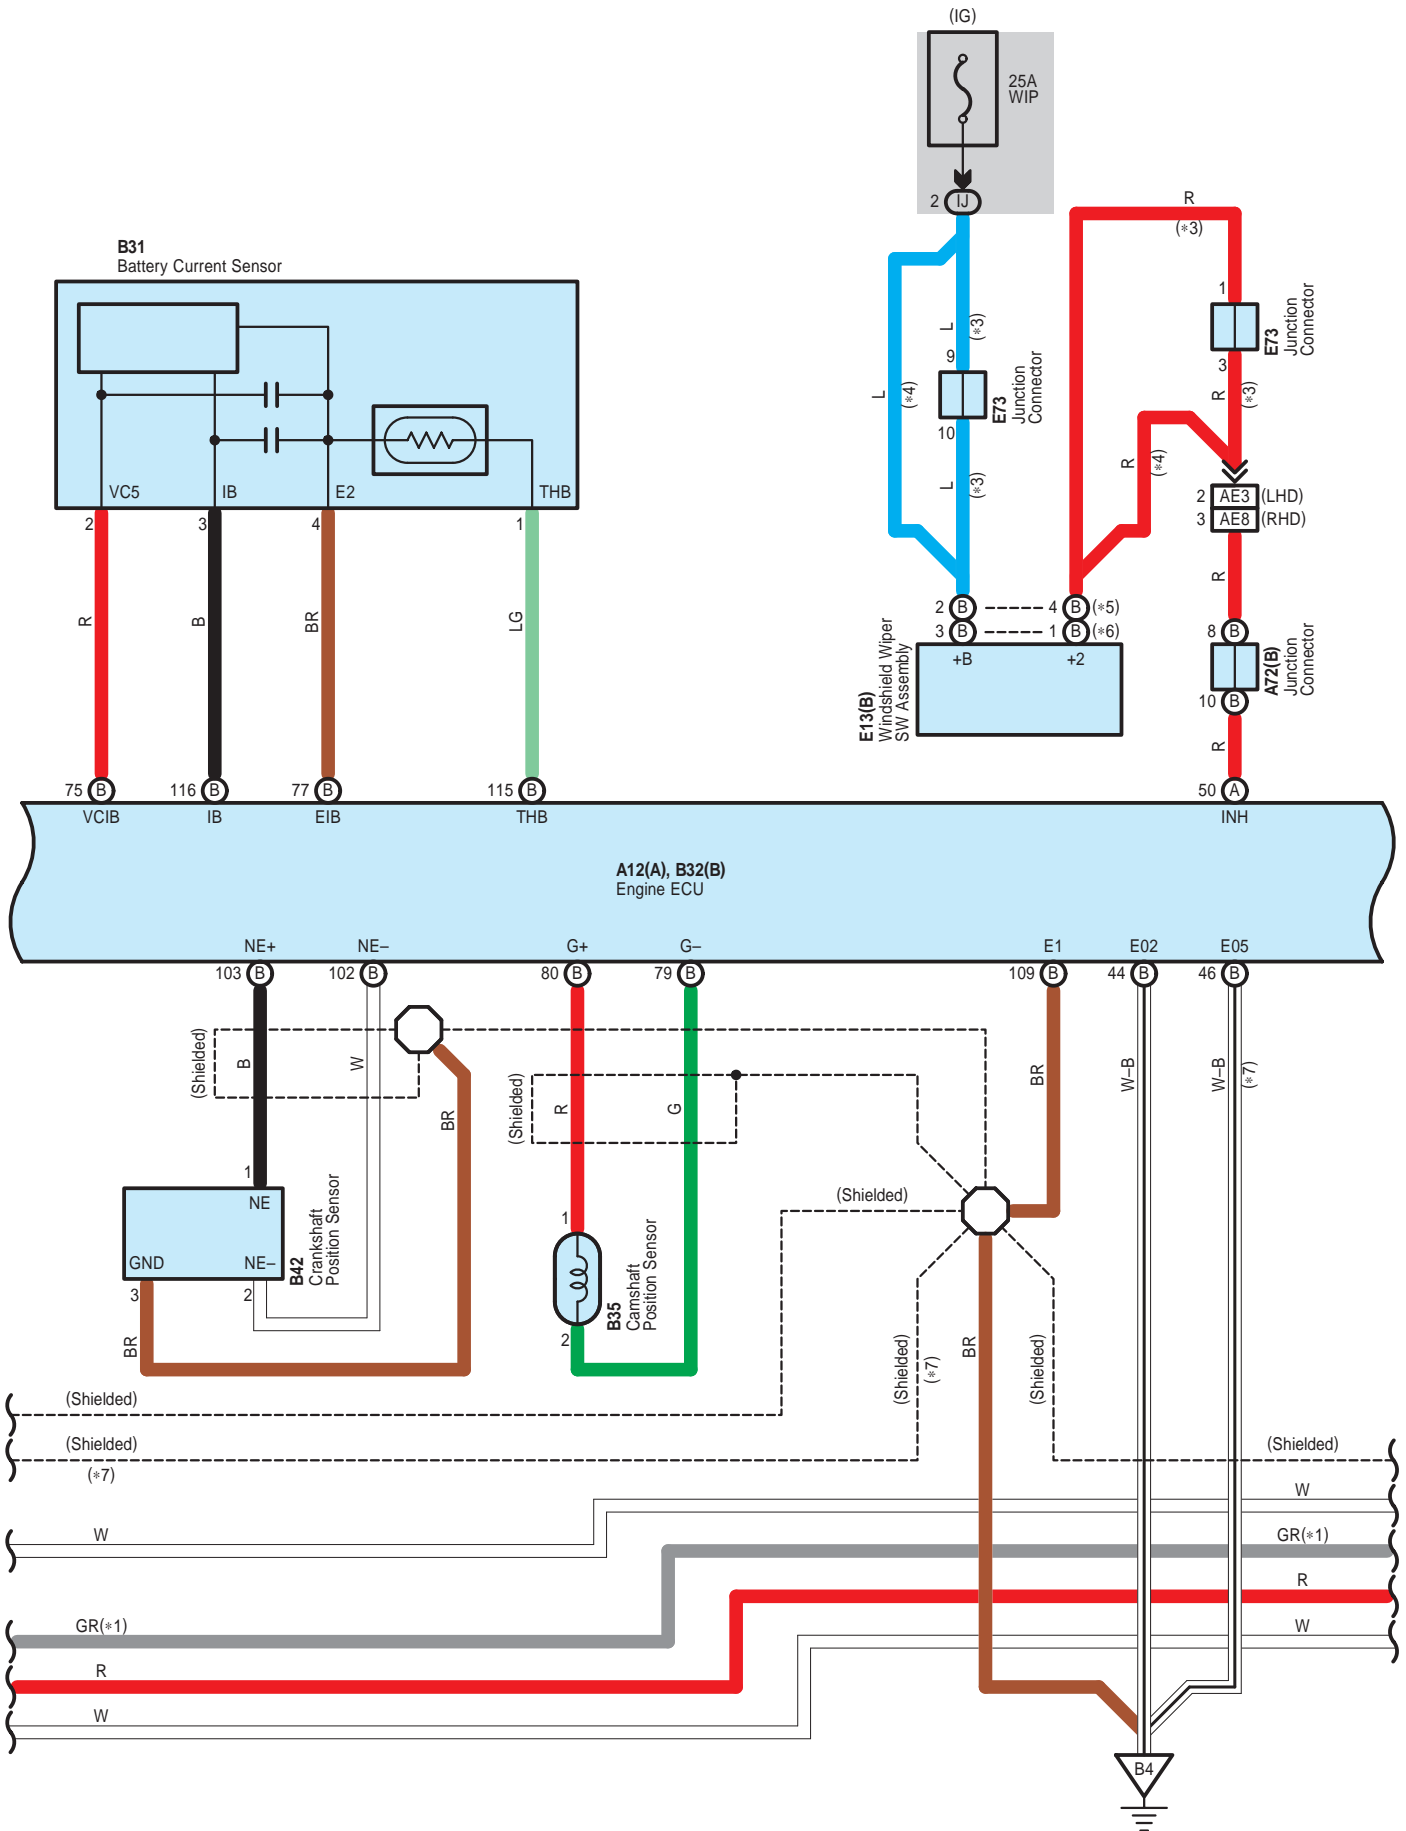

* 1 : w/ Entry & Start System
 * 7 : Except 2AD-FTV w/o DPF

- * 1 : w/ Entry & Start System
- * 3 : w/ Auto Wiper System
- * 4 : w/o Auto Wiper System
- * 5 : RH Wiper Lever Type
- * 6 : LH Wiper Lever Type
- * 7 : Except 2AD-FTV w/o DPF

E 20
White

E 22
White

E 31
Black

E 50
White

(Before Aug. 2010 Production)

E 50
Black

(From Aug. 2010 Production)

E 51
White

E 73
Black

E 75
Gray

Engine Control <2AD-FHV, 2AD-FTV>

E 76
Black

E 77
Gray

E 87
Gray

E 88
Blue

E 89
Blue