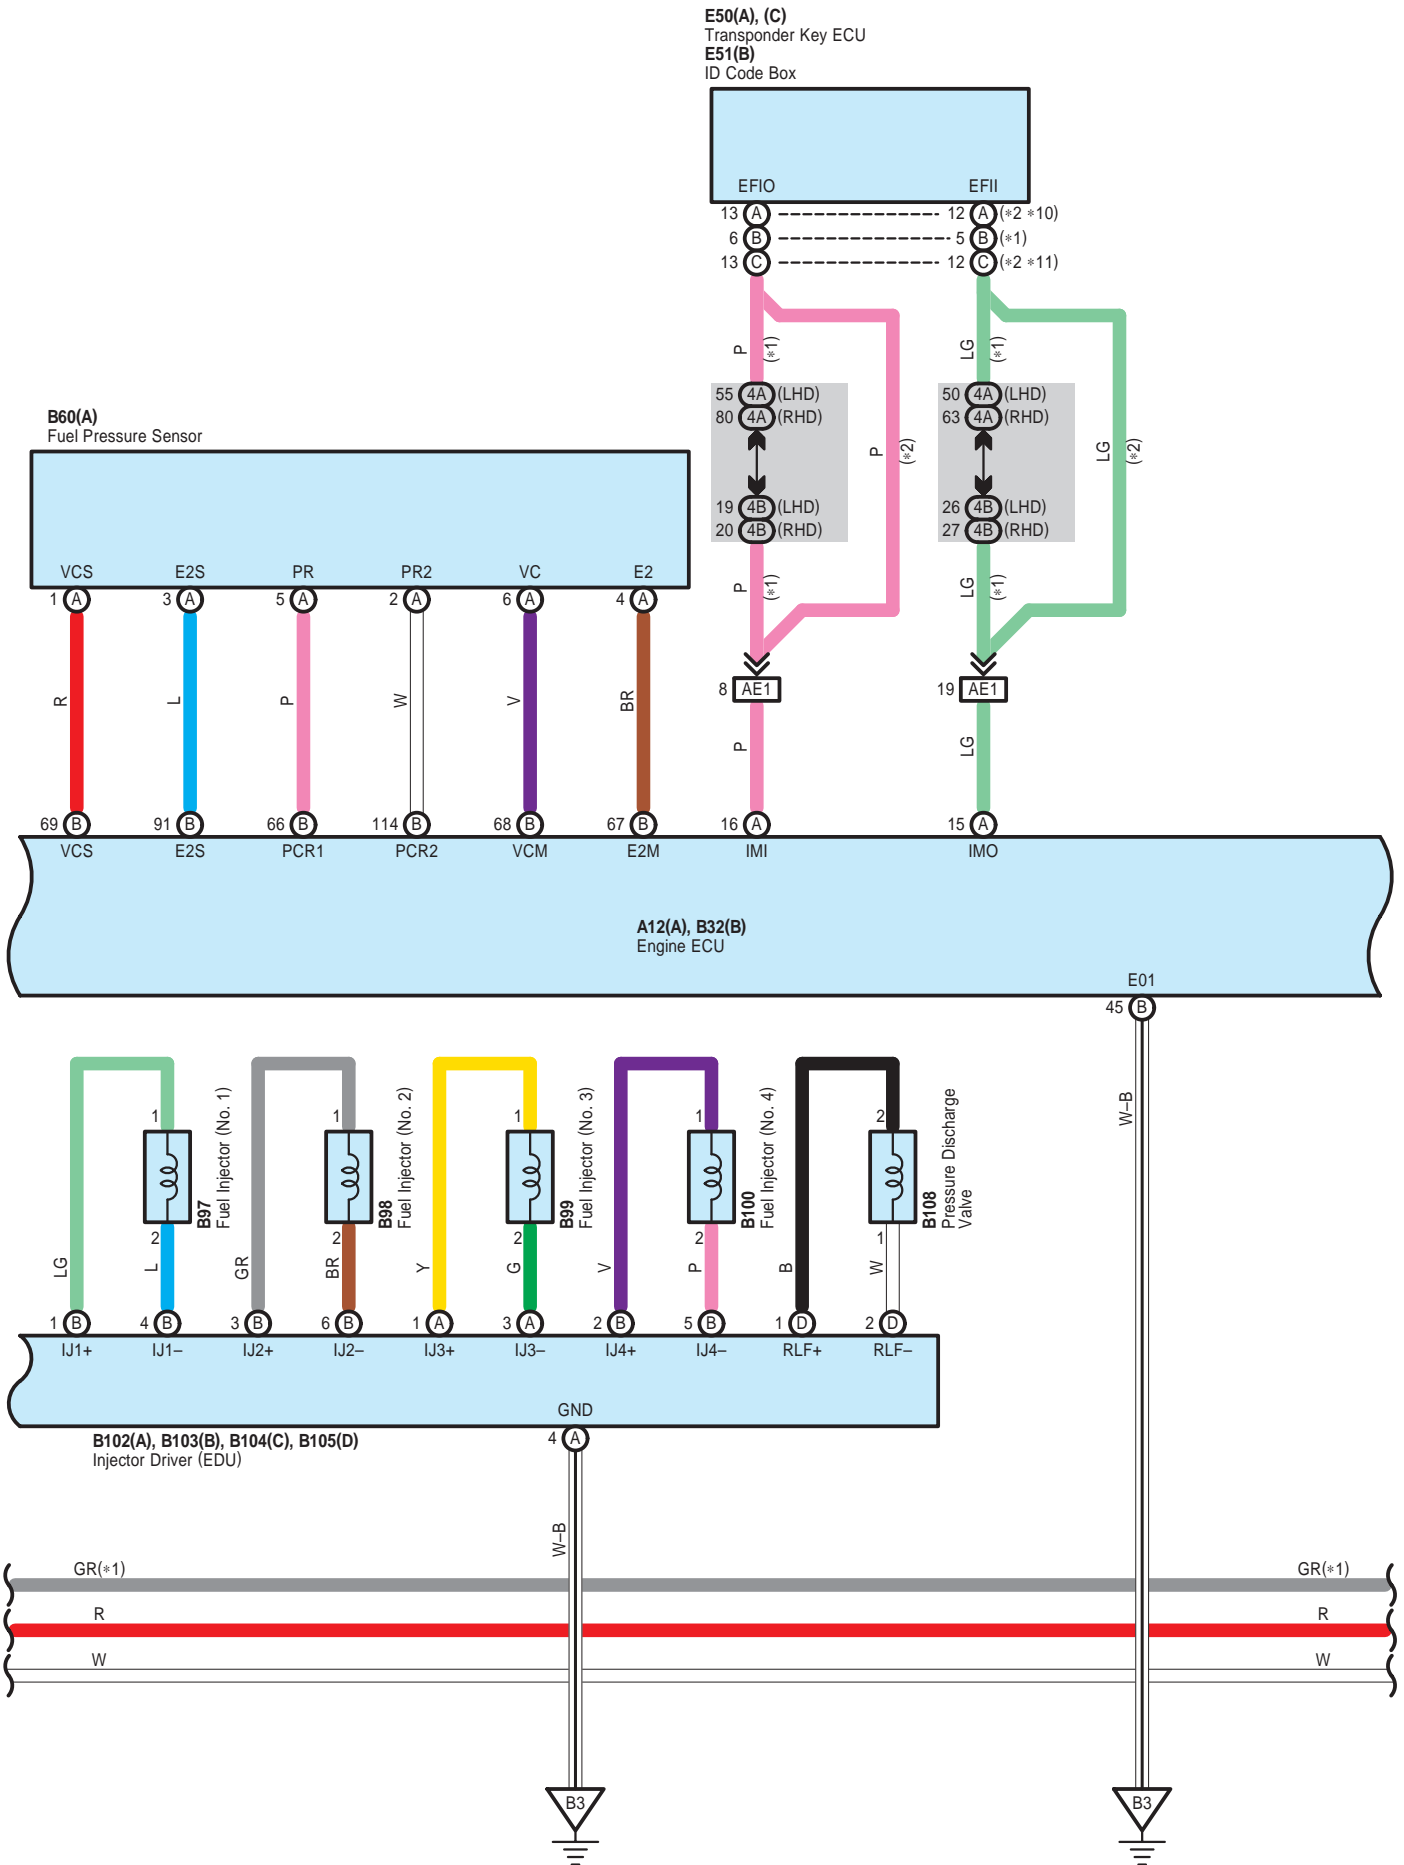

* 1 : w/ Entry & Start System
 * 7 : Except 2AD-FTV w/o DPF

- * 1 : w/ Entry & Start System
- * 3 : w/ Auto Wiper System
- * 4 : w/o Auto Wiper System
- * 5 : RH Wiper Lever Type
- * 6 : LH Wiper Lever Type
- * 7 : Except 2AD-FTV w/o DPF

* 8 : Before Feb. 2010 Production
 * 9 : From Feb. 2010 Production

B108
Gray

B128
Gray

E 5
White

E 13
White

E 16
White

E 18
White

E 19
White

E 20
White

E 22
White

E 31
Black

E 50
White

(Before Aug. 2010 Production)

E 50
Black

(From Aug. 2010 Production)

E 51
White

E 73
Black

E 75
Gray

Engine Control <2AD-FHV, 2AD-FTV>

E 76
Black

E 77
Gray

E 87
Gray

E 88
Blue

E 89
Blue