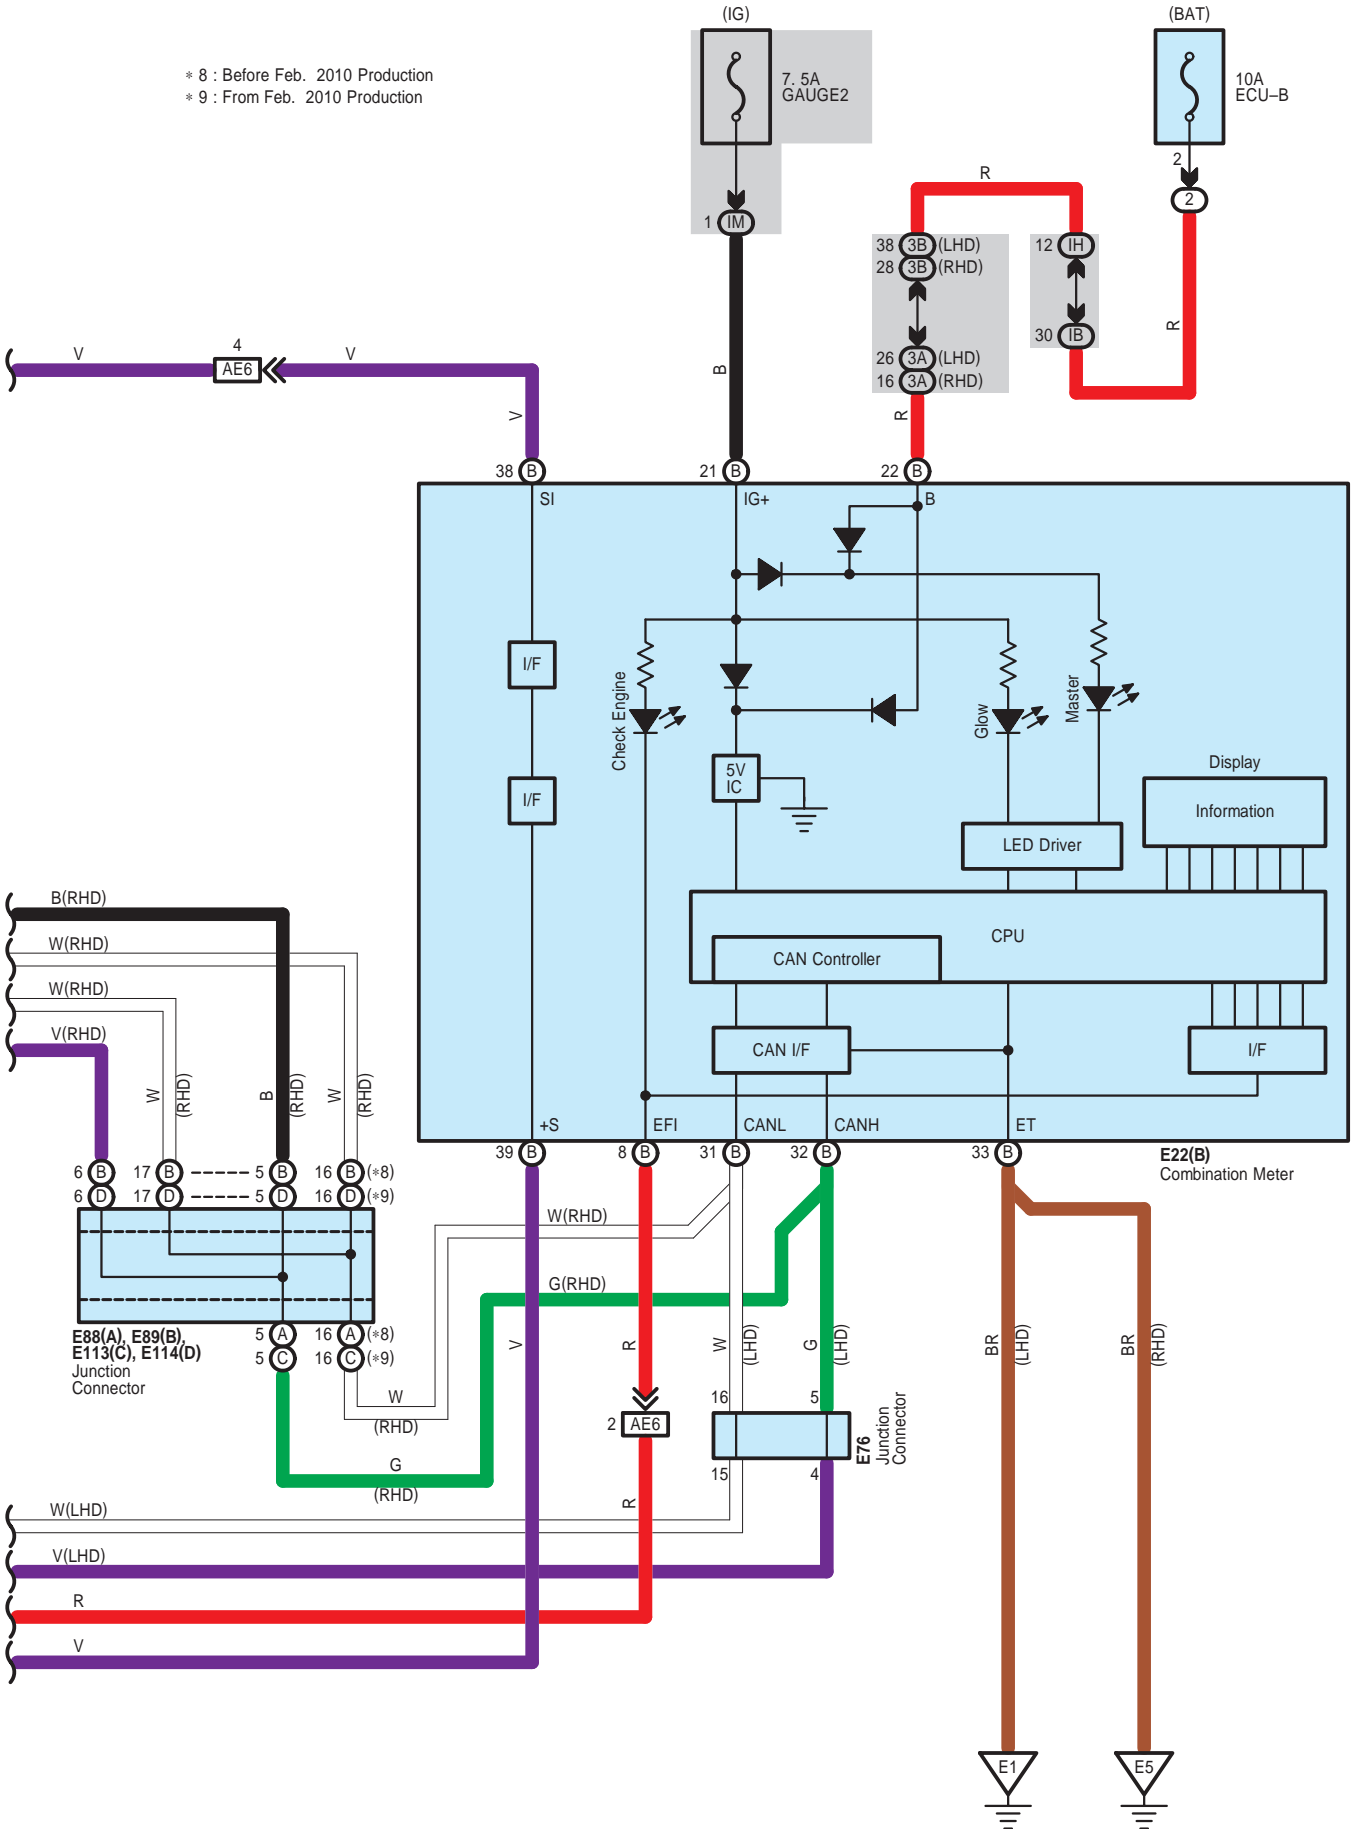

* 8 : Before Feb. 2010 Production
* 9 : From Feb. 2010 Production