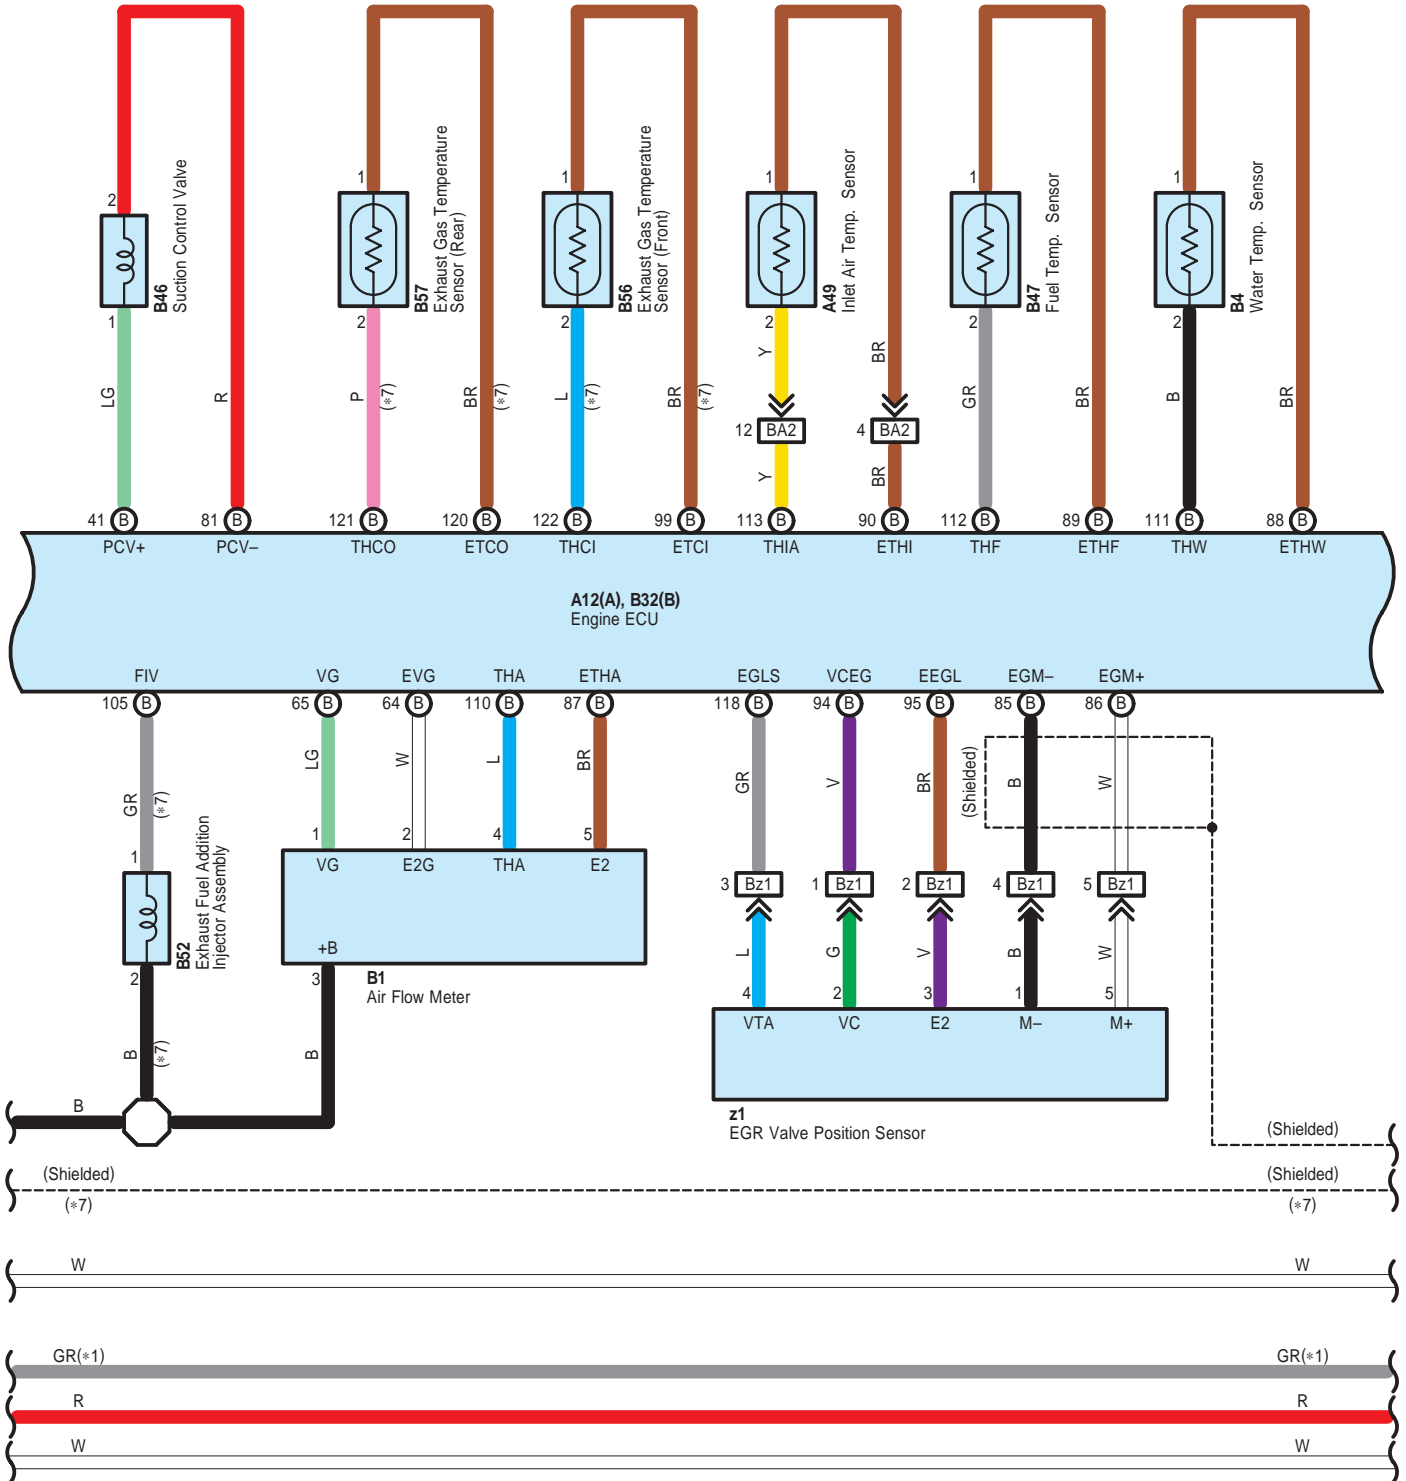

* 1 : w/ Entry & Start System
 * 7 : Except 2AD-FTV w/o DPF

- * 1 : w/ Entry & Start System
- * 3 : w/ Auto Wiper System
- * 4 : w/o Auto Wiper System
- * 5 : RH Wiper Lever Type
- * 6 : LH Wiper Lever Type
- * 7 : Except 2AD-FTV w/o DPF

* 8 : Before Feb. 2010 Production
 * 9 : From Feb. 2010 Production

B108
Gray

B128
Gray

E 5
White

E 13
White

E 16
White

E 18
White

E 19
White

E 20
White

E 22
White

E 31
Black

E 50
White

(Before Aug. 2010 Production)

E 50
Black

(From Aug. 2010 Production)

E 51
White

E 73
Black

E 75
Gray

Engine Control <2AD-FHV, 2AD-FTV>

E 76
Black

E 77
Gray

E 87
Gray

E 88
Blue

E 89
Blue