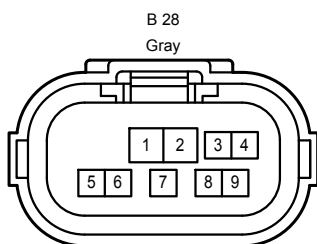

* 1 : w/ Entry & Start System
 * 7 : Except 2AD-FTV w/o DPF

- * 1 : w/ Entry & Start System
- * 3 : w/ Auto Wiper System
- * 4 : w/o Auto Wiper System
- * 5 : RH Wiper Lever Type
- * 6 : LH Wiper Lever Type
- * 7 : Except 2AD-FTV w/o DPF

* 8 : Before Feb. 2010 Production
 * 9 : From Feb. 2010 Production

B108
Gray

B128
Gray

E 5
White

E 13
White

E 16
White

E 18
White

E 19
White