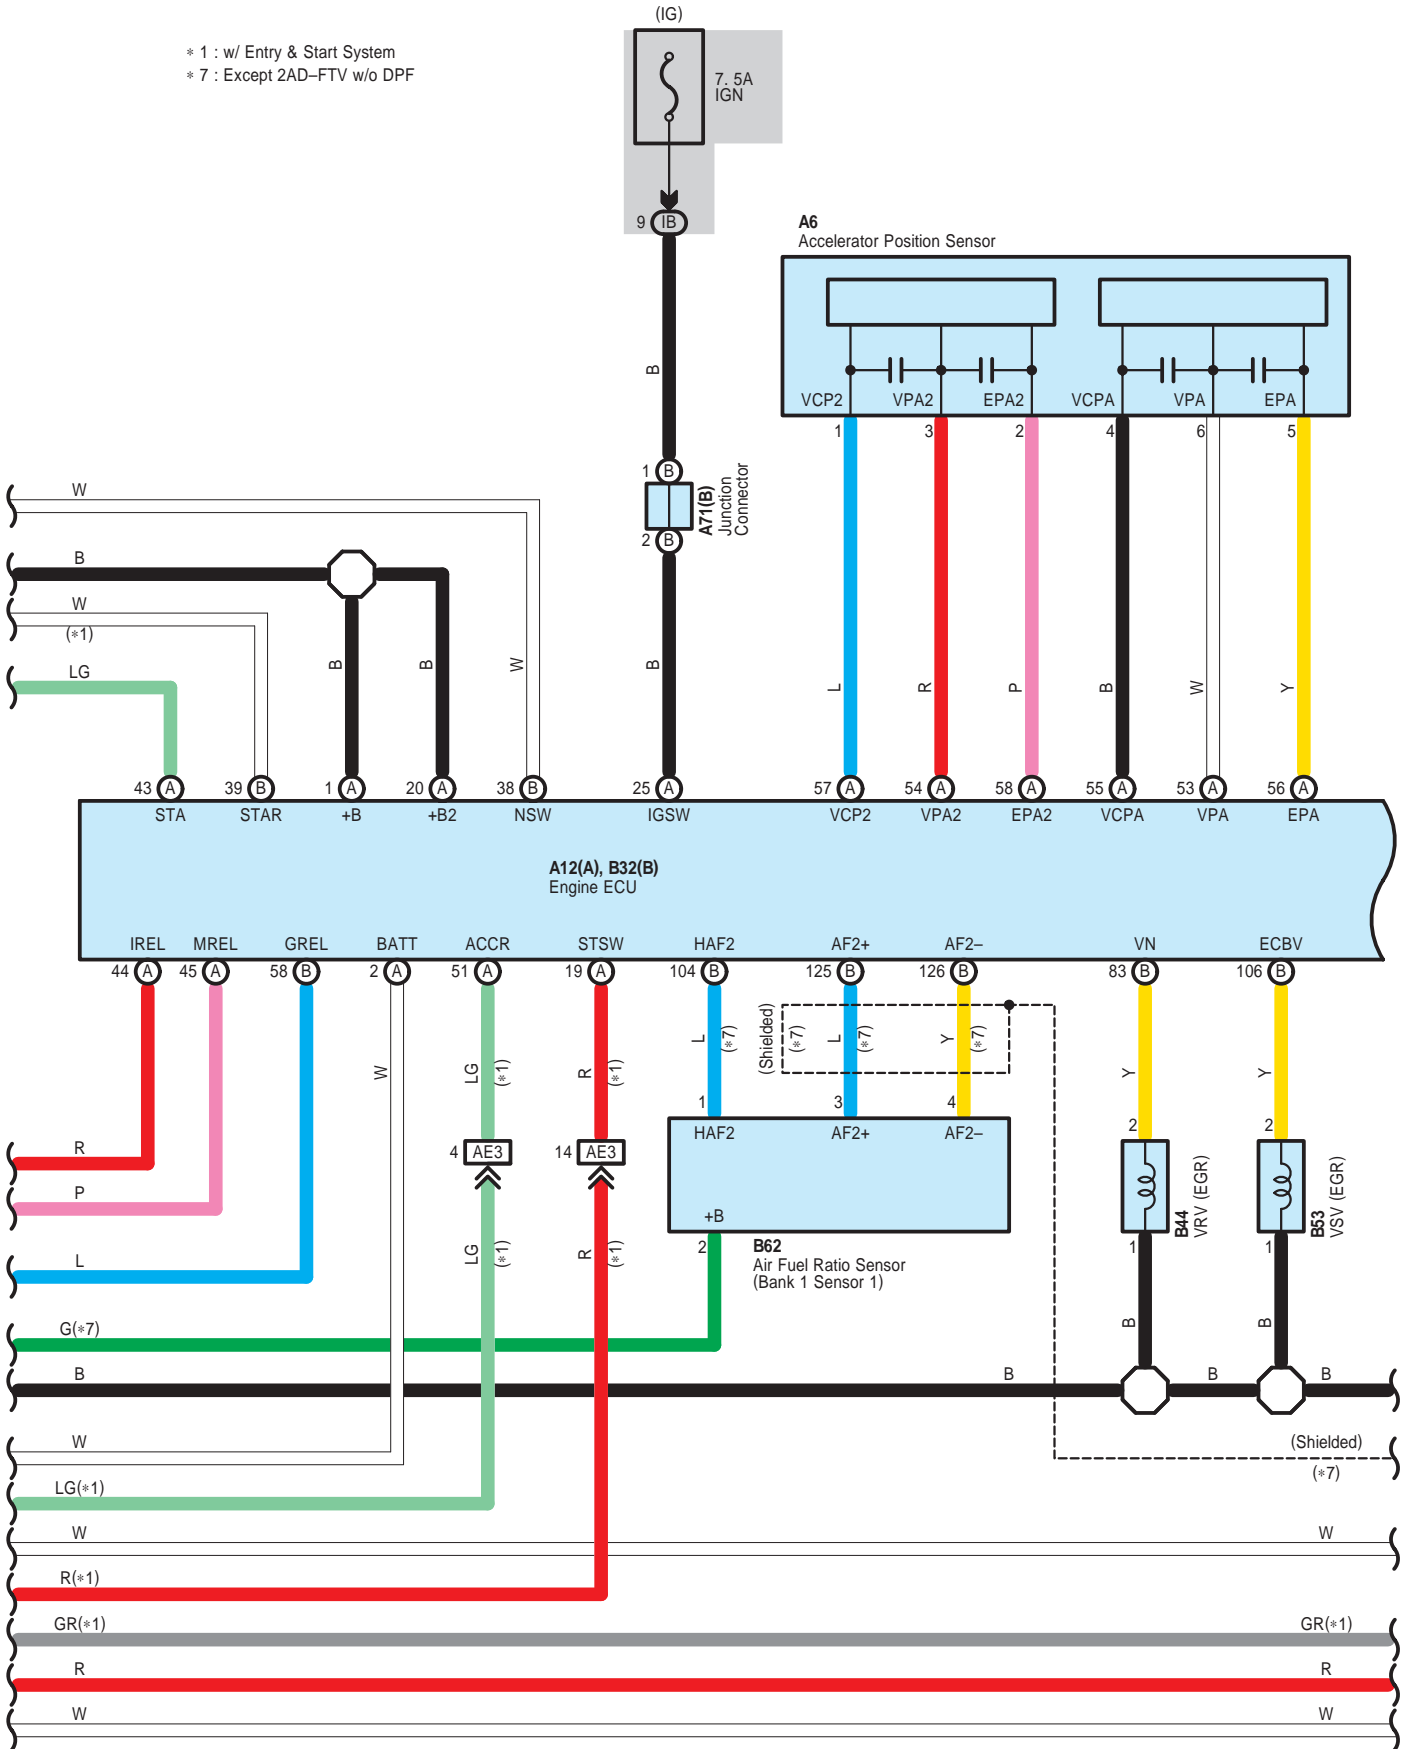

* 1 : w/ Entry & Start System
 * 7 : Except 2AD-FTV w/o DPF

- * 1 : w/ Entry & Start System
- * 3 : w/ Auto Wiper System
- * 4 : w/o Auto Wiper System
- * 5 : RH Wiper Lever Type
- * 6 : LH Wiper Lever Type
- * 7 : Except 2AD-FTV w/o DPF

* 8 : Before Feb. 2010 Production
 * 9 : From Feb. 2010 Production

B108
Gray

B128
Gray

E 5
White

E 13
White

E 16
White

E 18
White

E 19
White

E 20
White

E 22
White

E 31
Black

E 50
White

(Before Aug. 2010 Production)

E 50
Black

(From Aug. 2010 Production)

E 51
White

E 73
Black

E 75
Gray

Engine Control <2AD-FHV, 2AD-FTV>

E 76
Black

E 77
Gray

E 87
Gray

E 88
Blue

E 89
Blue