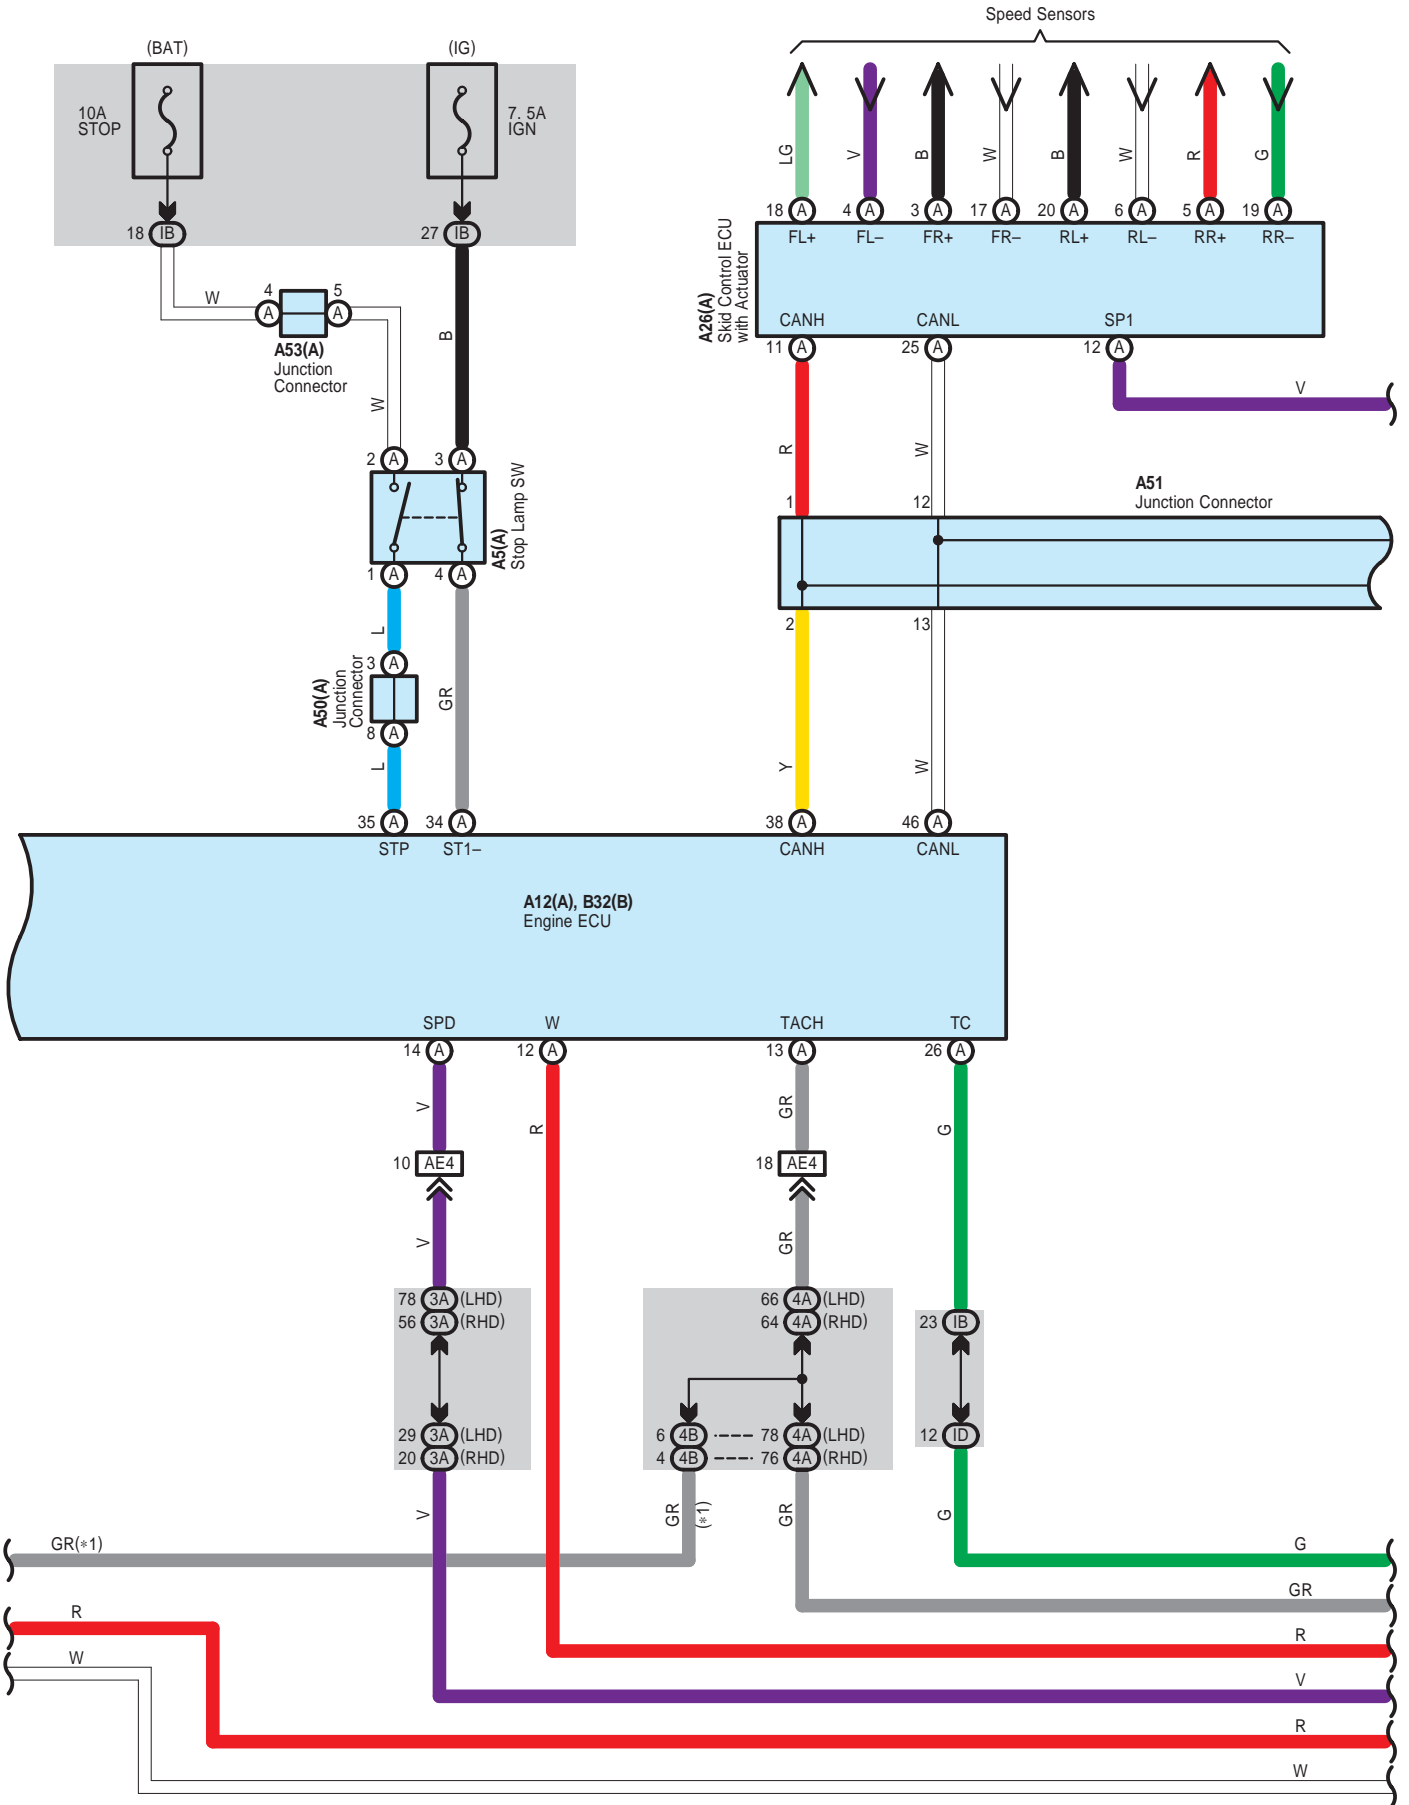

Engine Control <2AD-FHV>

Engine Control <2AD-FHV>

Engine Control <2AD-FHV>

* 1 : w/ Entry & Start System

- * 1 : w/ Entry & Start System
- * 3 : w/ Auto Wiper System
- * 4 : w/o Auto Wiper System
- * 5 : RH Wiper Lever Type
- * 6 : LH Wiper Lever Type

- * 1 : w/ Entry & Start System
- * 2 : w/o Entry & Start System

Engine Control <2AD-FHV>

* 1 : w/ Entry & Start System

B 60

Black

(2AD-FHV)

B 61

Black