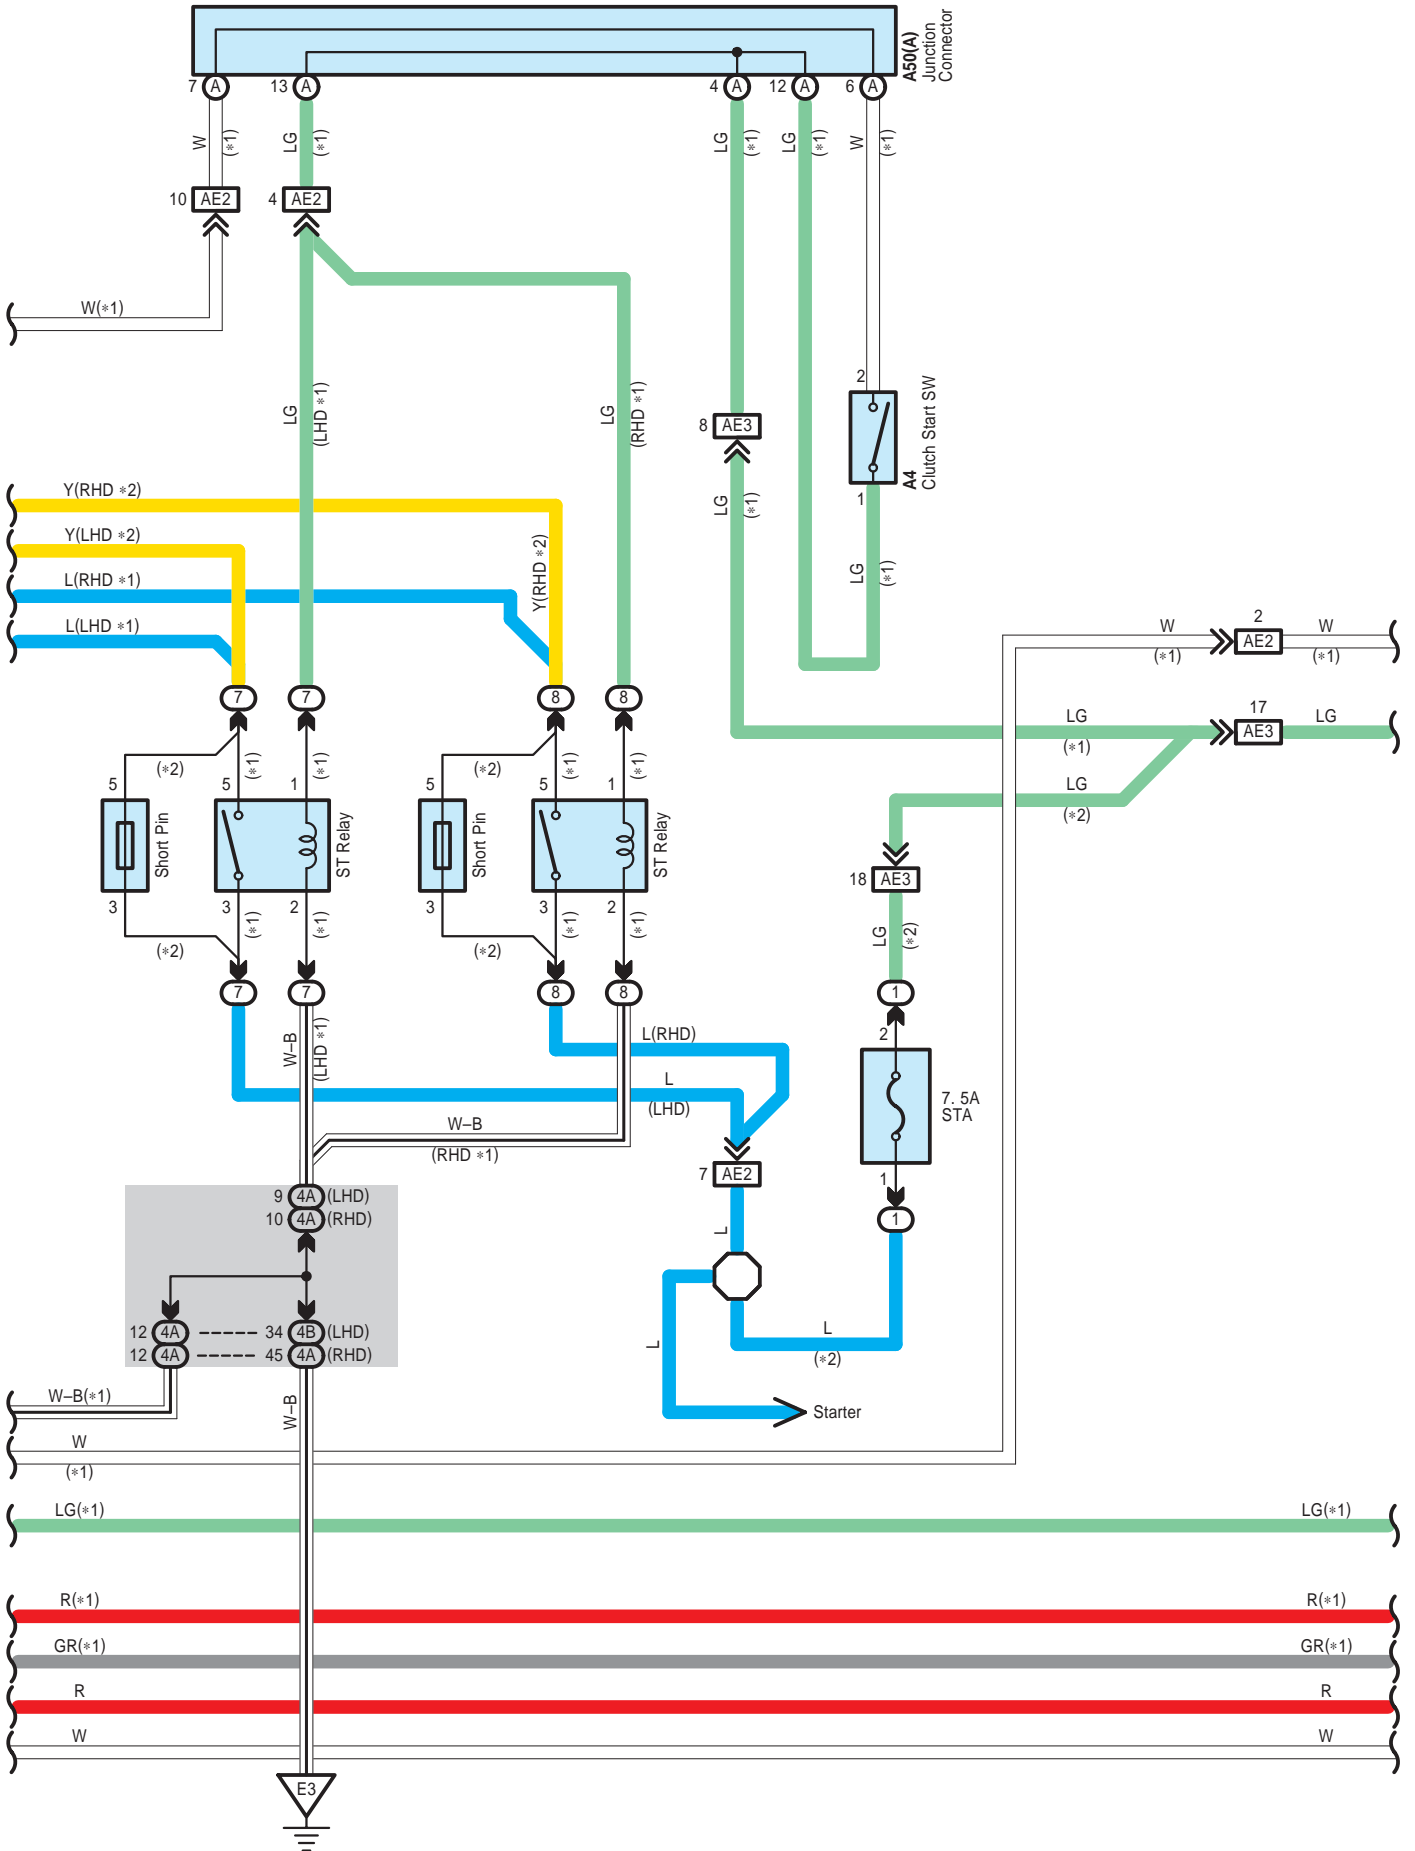

Engine Control <2AD-FHV>

Engine Control <2AD-FHV>

Engine Control <2AD-FHV>

* 1 : w/ Entry & Start System

- * 1 : w/ Entry & Start System
- * 3 : w/ Auto Wiper System
- * 4 : w/o Auto Wiper System
- * 5 : RH Wiper Lever Type
- * 6 : LH Wiper Lever Type

- * 1 : w/ Entry & Start System
- * 2 : w/o Entry & Start System

Engine Control <2AD-FHV>

* 1 : w/ Entry & Start System

B 60

Black

(2AD-FHV)

B 61

Black

E 77

Gray

E 87

Gray

Engine Control <2AD-FHV>

E 88
Blue

E 89
Blue

1A
White