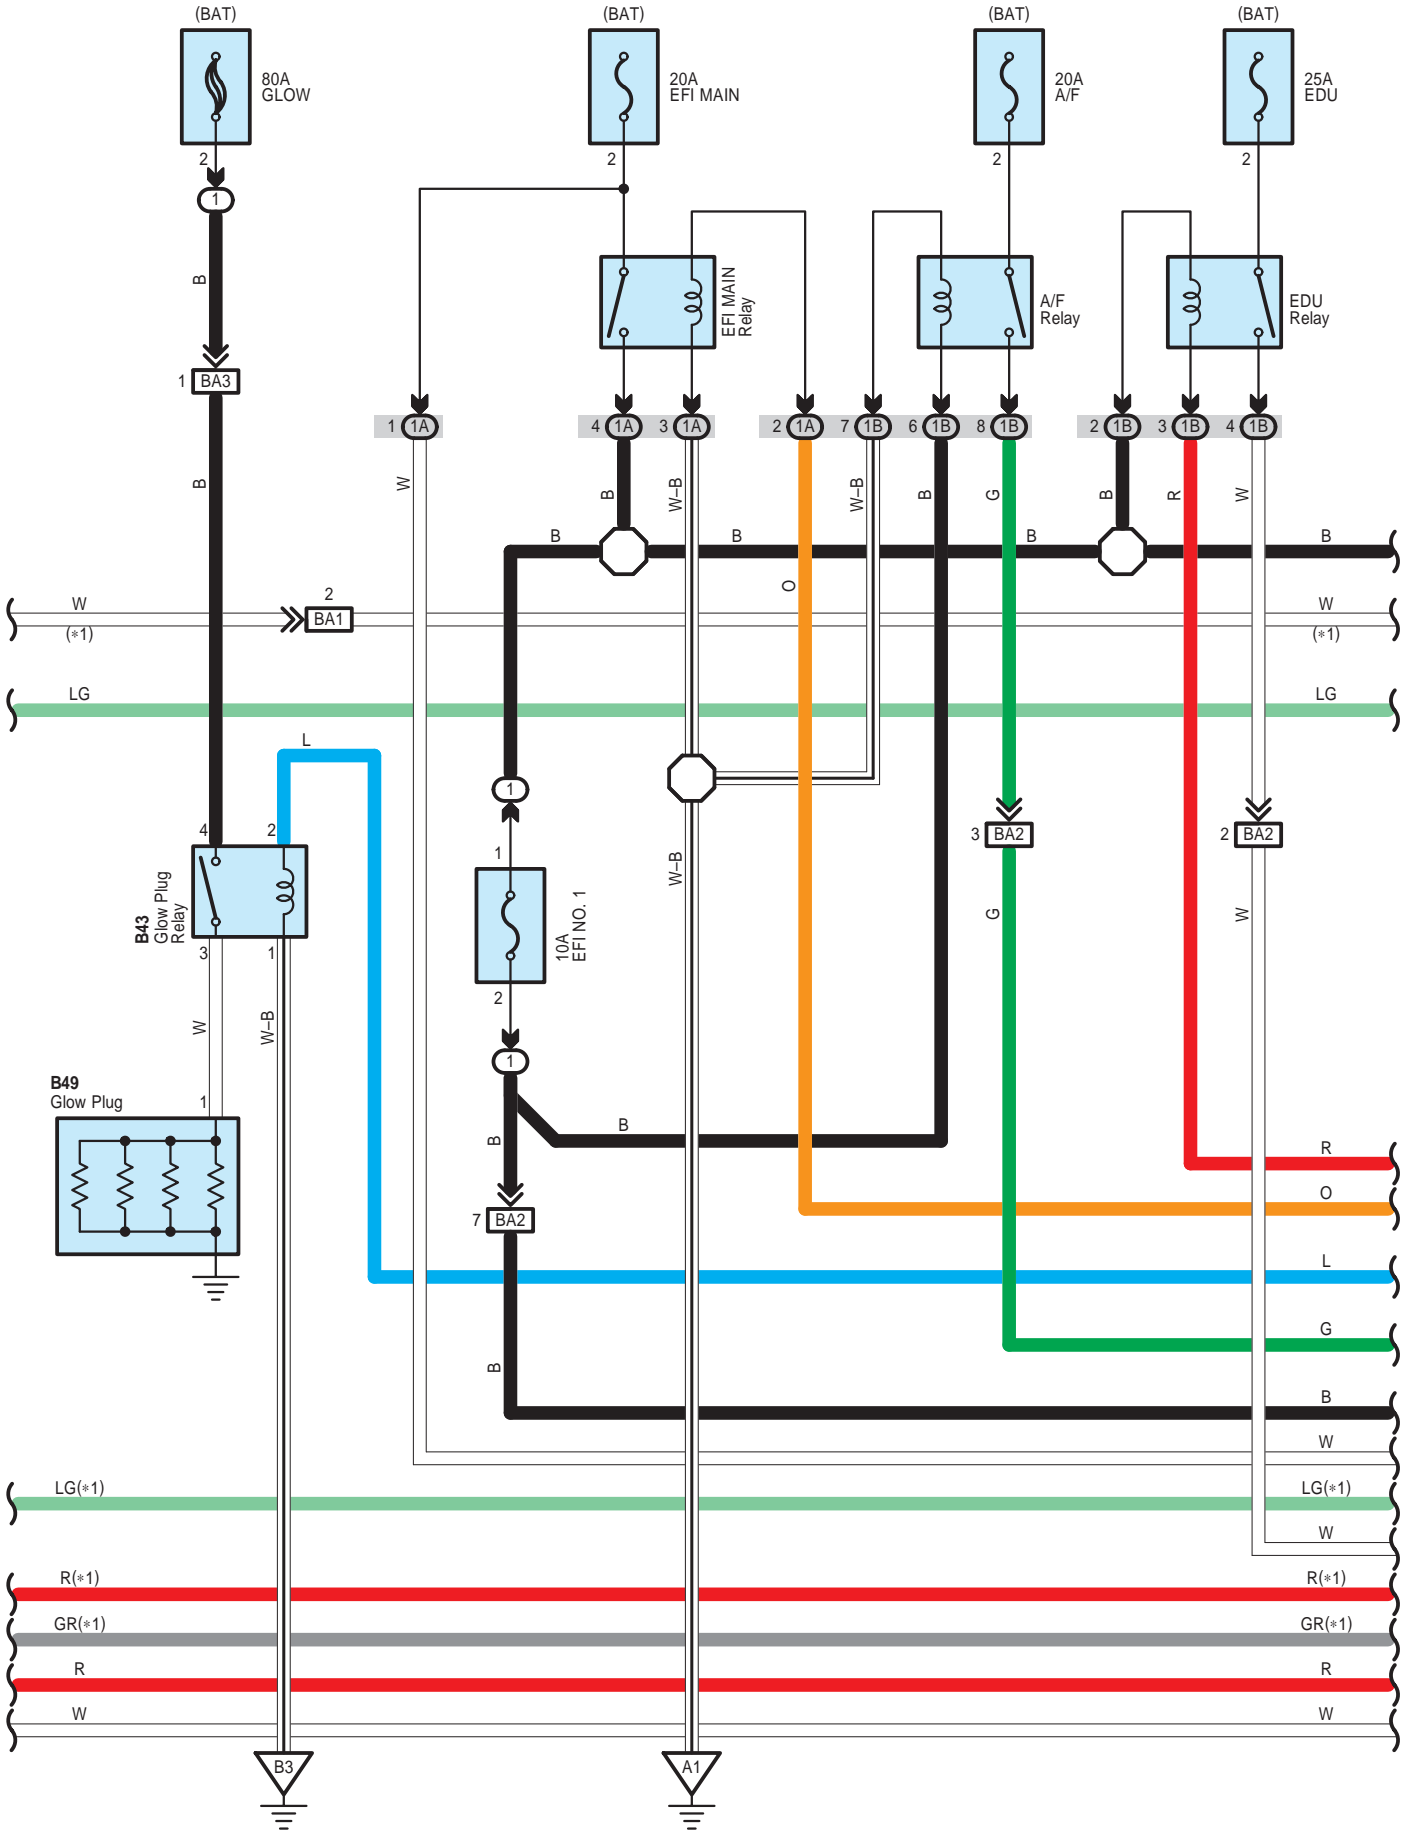

Engine Control <2AD-FHV>

Engine Control <2AD-FHV>

Engine Control <2AD-FHV>

* 1 : w/ Entry & Start System

- * 1 : w/ Entry & Start System
- * 3 : w/ Auto Wiper System
- * 4 : w/o Auto Wiper System
- * 5 : RH Wiper Lever Type
- * 6 : LH Wiper Lever Type

- * 1 : w/ Entry & Start System
- * 2 : w/o Entry & Start System

Engine Control <2AD-FHV>

* 1 : w/ Entry & Start System

B 60

Black

(2AD-FHV)

B 61

Black

E 18

White

E 19

White

E 20

White

E 22

White

E 77

Gray

E 87

Gray

Engine Control <2AD-FHV>

E 88
Blue

E 89
Blue

1A
White