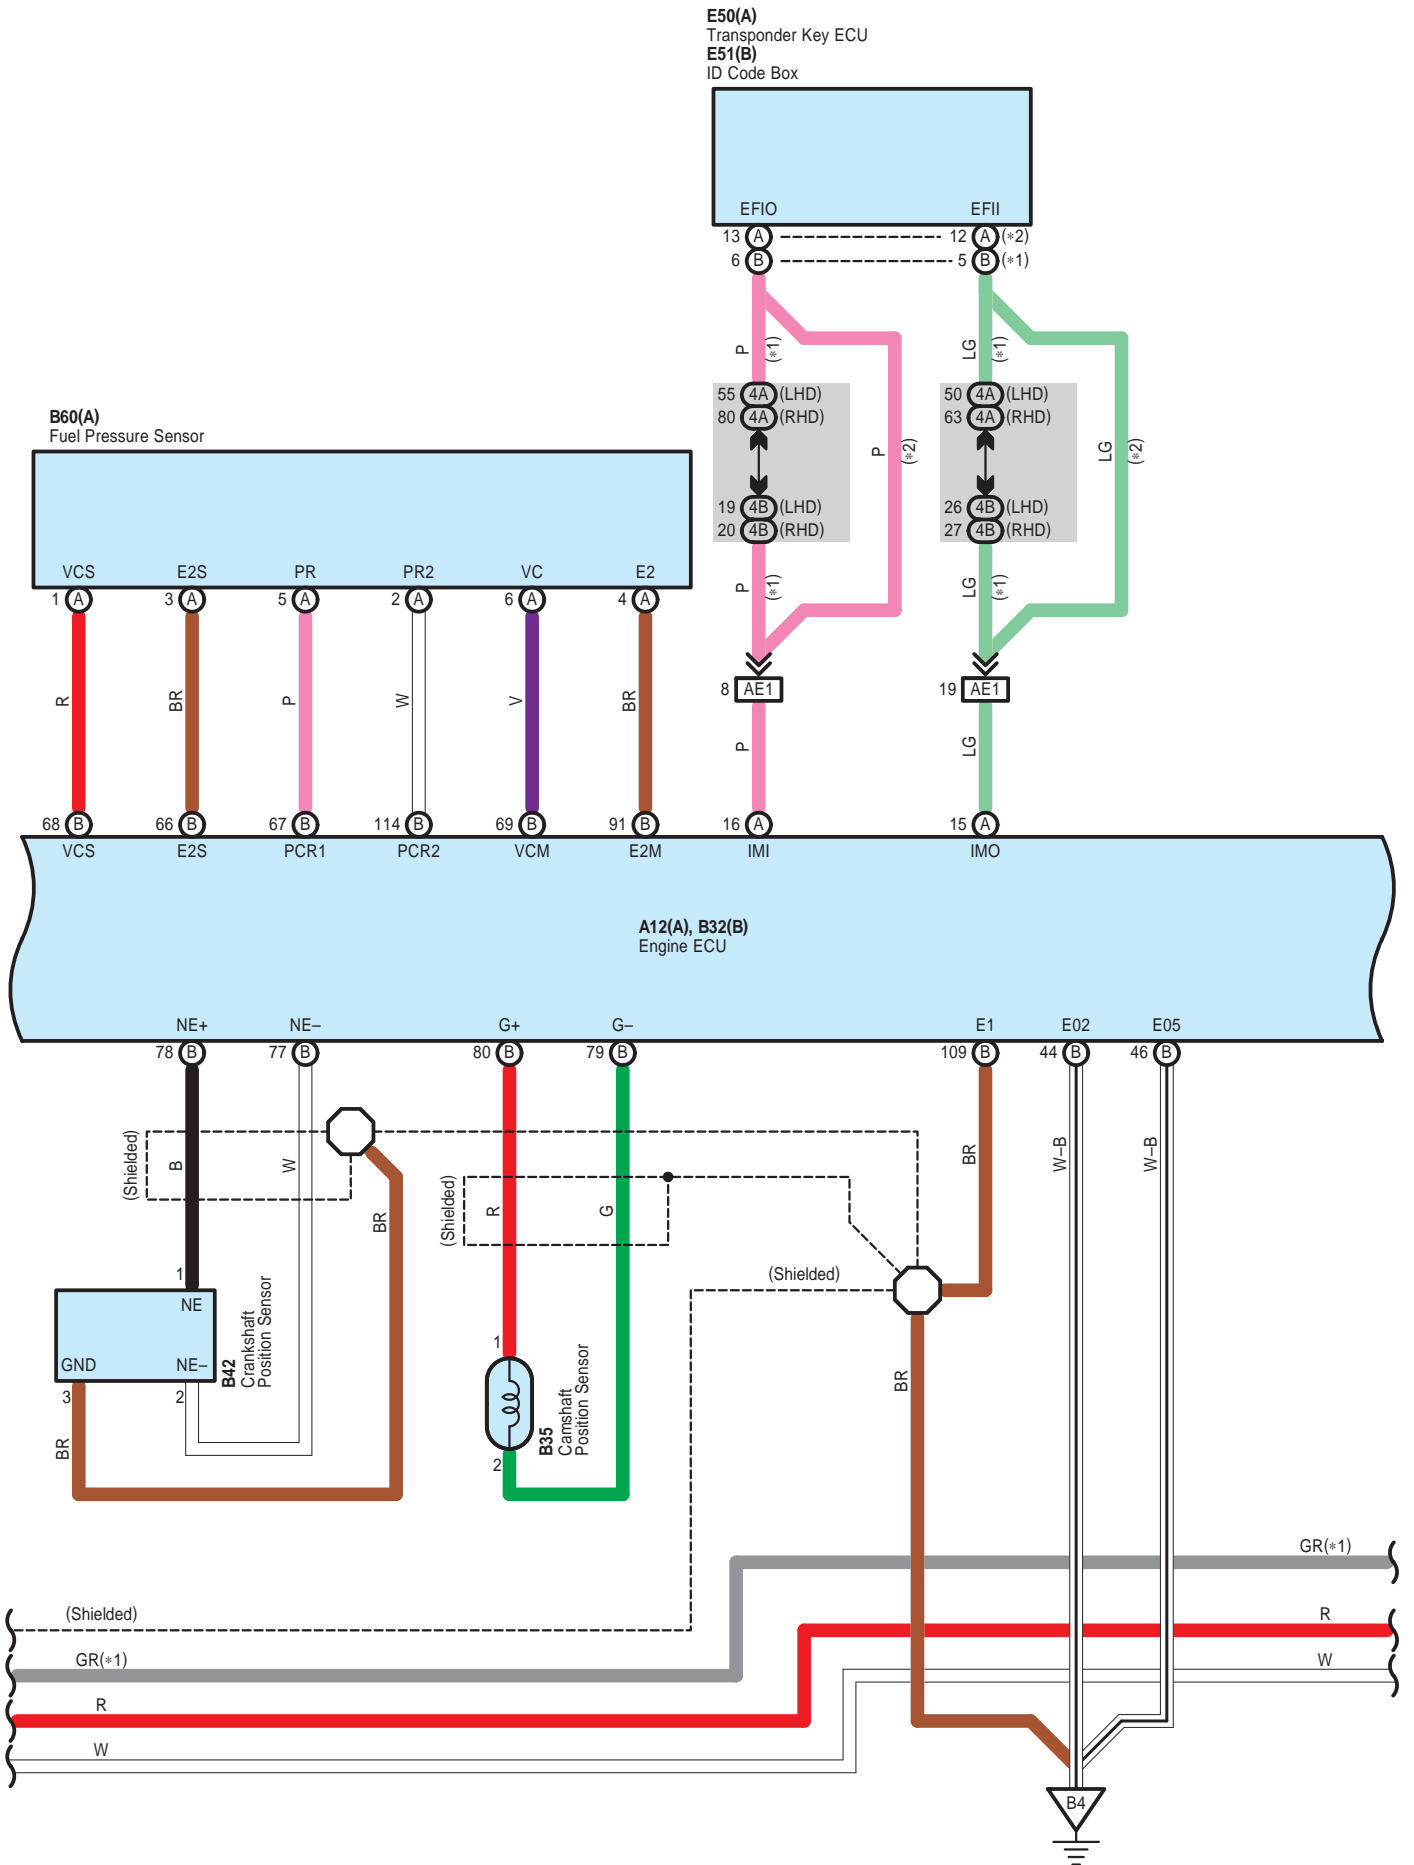

Engine Control <2AD-FHV>

Engine Control <2AD-FHV>

Engine Control <2AD-FHV>

* 1 : w/ Entry & Start System

- * 1 : w/ Entry & Start System
- * 3 : w/ Auto Wiper System
- * 4 : w/o Auto Wiper System
- * 5 : RH Wiper Lever Type
- * 6 : LH Wiper Lever Type

- * 1 : w/ Entry & Start System
- * 2 : w/o Entry & Start System

Engine Control <2AD-FHV>

* 1 : w/ Entry & Start System

B 60

Black

(2AD-FHV)

B 61

Black