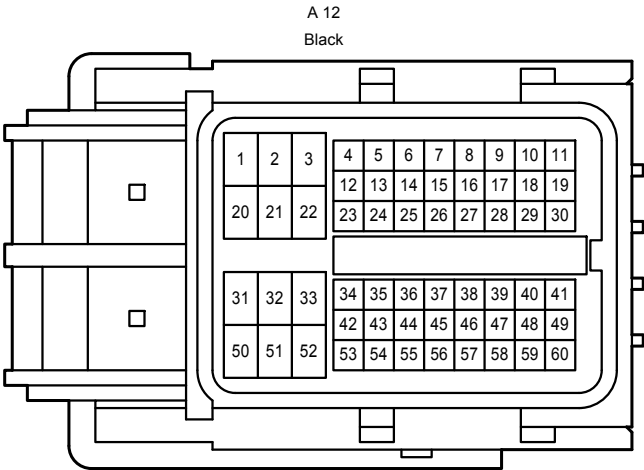

- * 1 : w/ Entry & Start System
- * 2 : w/o Entry & Start System

Engine Control <2AD-FHV>

* 1 : w/ Entry & Start System

B 60

Black

(2AD-FHV)

B 61

Black