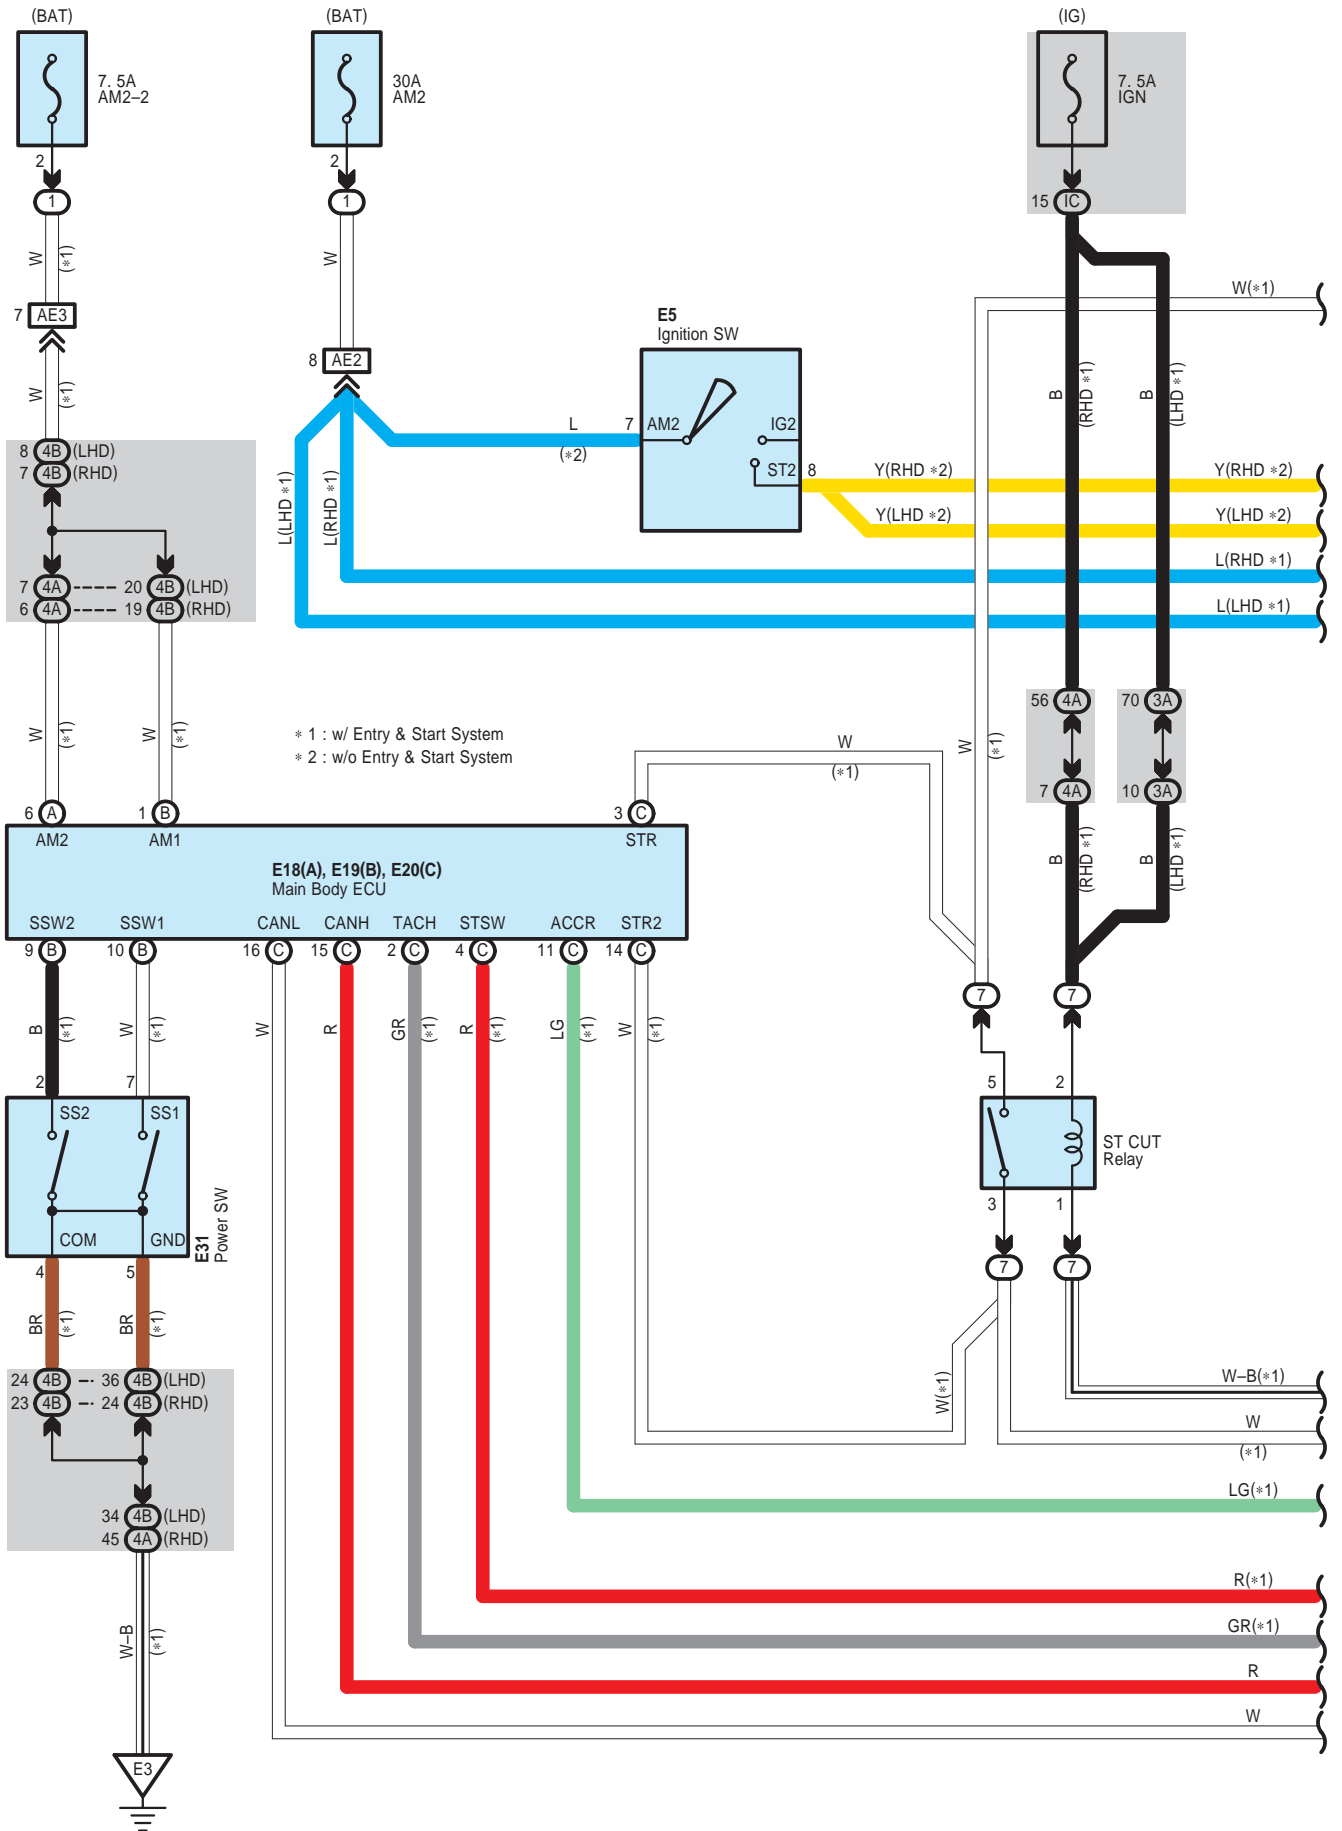

Engine Control <2AD-FHV>

Engine Control <2AD-FHV>

Engine Control <2AD-FHV>

* 1 : w/ Entry & Start System

- * 1 : w/ Entry & Start System
- * 3 : w/ Auto Wiper System
- * 4 : w/o Auto Wiper System
- * 5 : RH Wiper Lever Type
- * 6 : LH Wiper Lever Type

- * 1 : w/ Entry & Start System
- * 2 : w/o Entry & Start System

Engine Control <2AD-FHV>

* 1 : w/ Entry & Start System

B 60

Black

(2AD-FHV)

B 61

Black

E 77

Gray

E 87

Gray

Engine Control <2AD-FHV>

E 88
Blue

E 89
Blue

1A
White