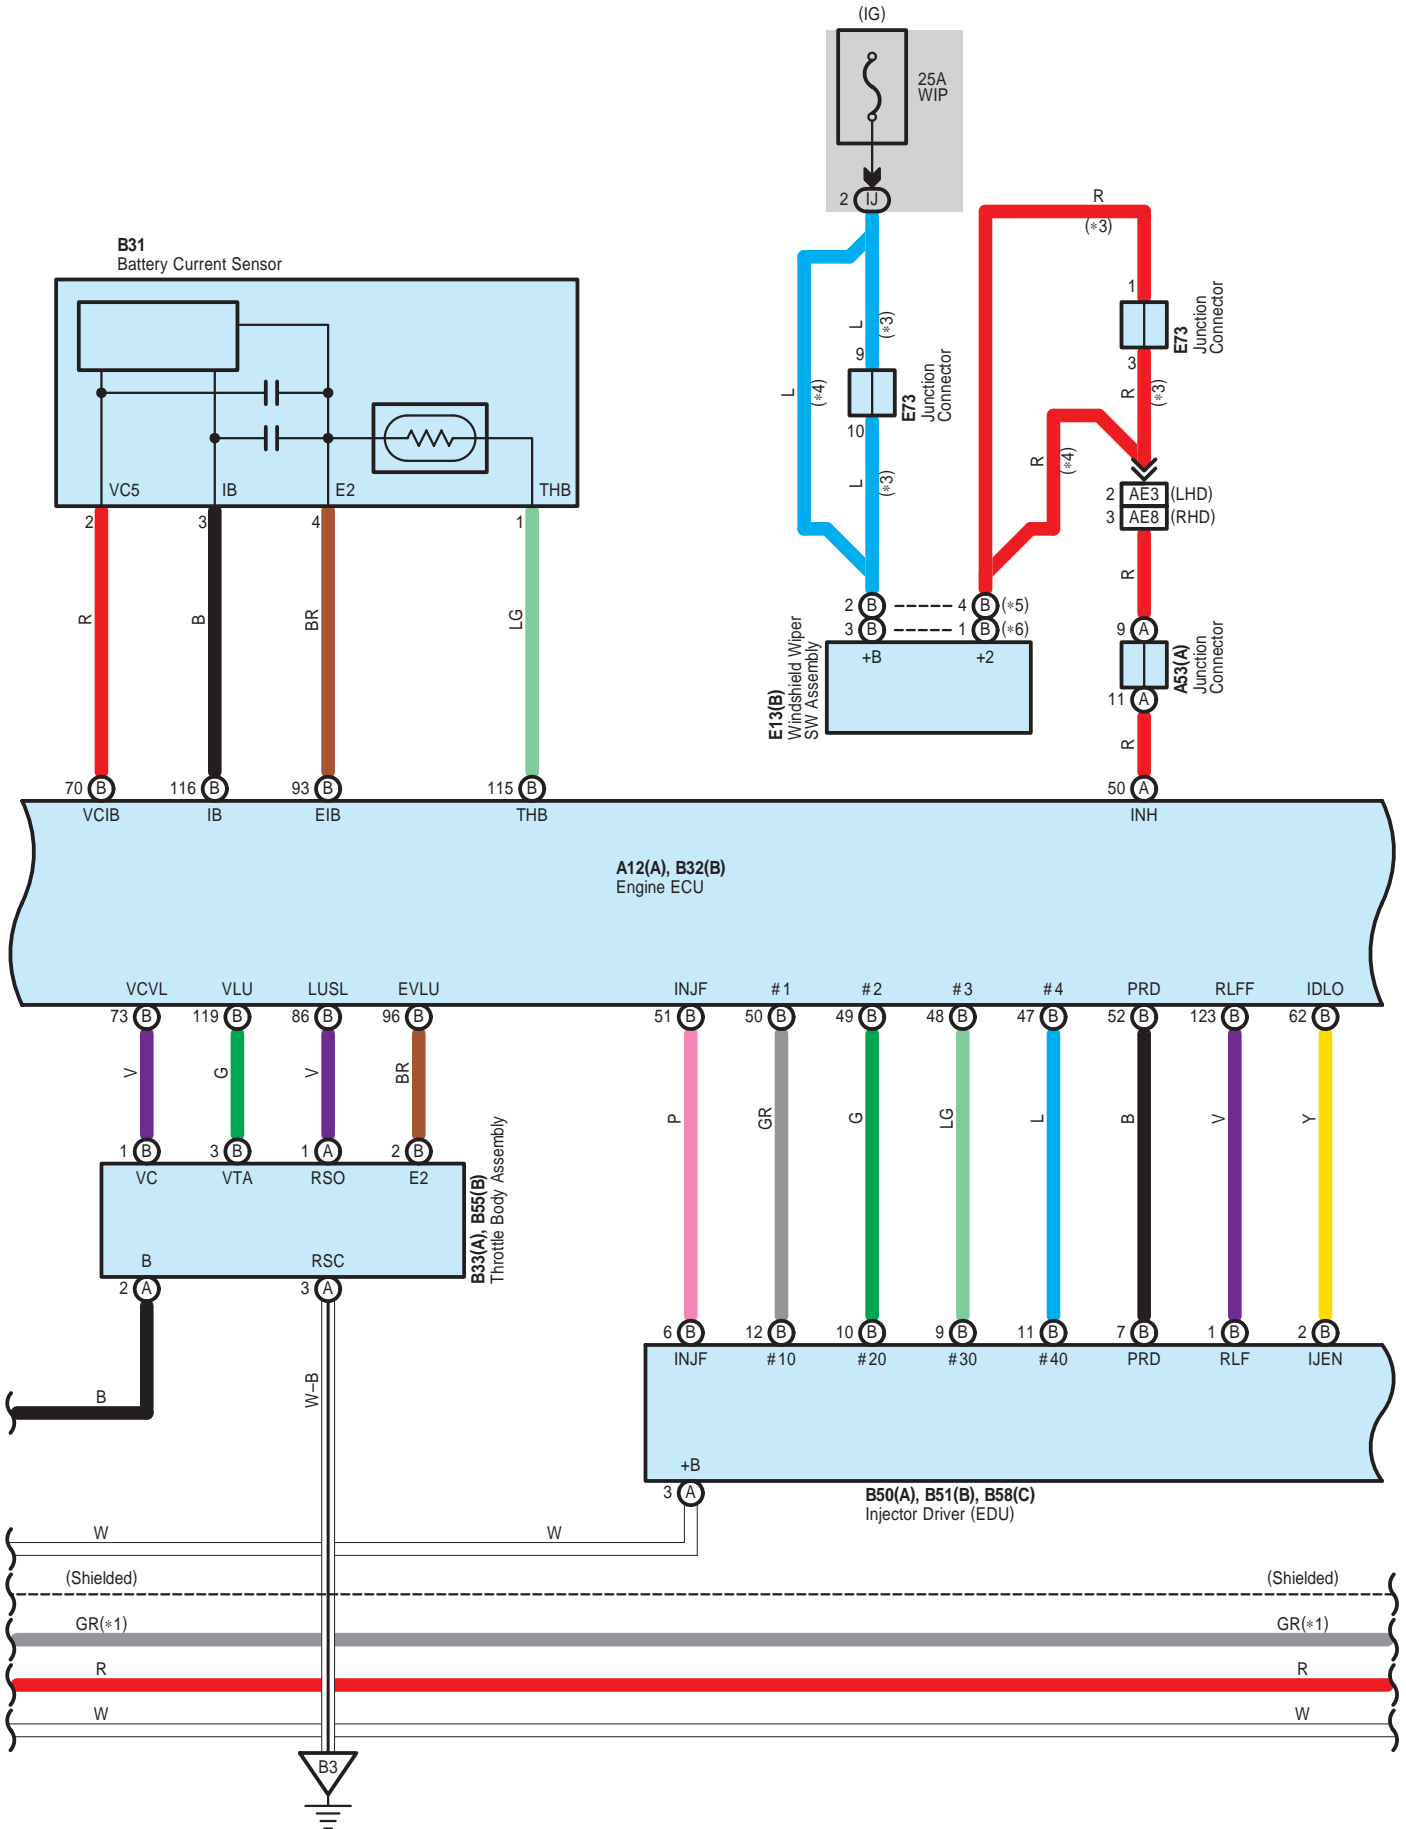

Engine Control <2AD-FHV>

Engine Control <2AD-FHV>

Engine Control <2AD-FHV>

* 1 : w/ Entry & Start System

- * 1 : w/ Entry & Start System
- * 3 : w/ Auto Wiper System
- * 4 : w/o Auto Wiper System
- * 5 : RH Wiper Lever Type
- * 6 : LH Wiper Lever Type

- * 1 : w/ Entry & Start System
- * 2 : w/o Entry & Start System

Engine Control <2AD-FHV>

* 1 : w/ Entry & Start System

B 60

Black

(2AD-FHV)

B 61

Black

E 77

Gray

E 87

Gray

Engine Control <2AD-FHV>

E 88
Blue

E 89
Blue

1A
White