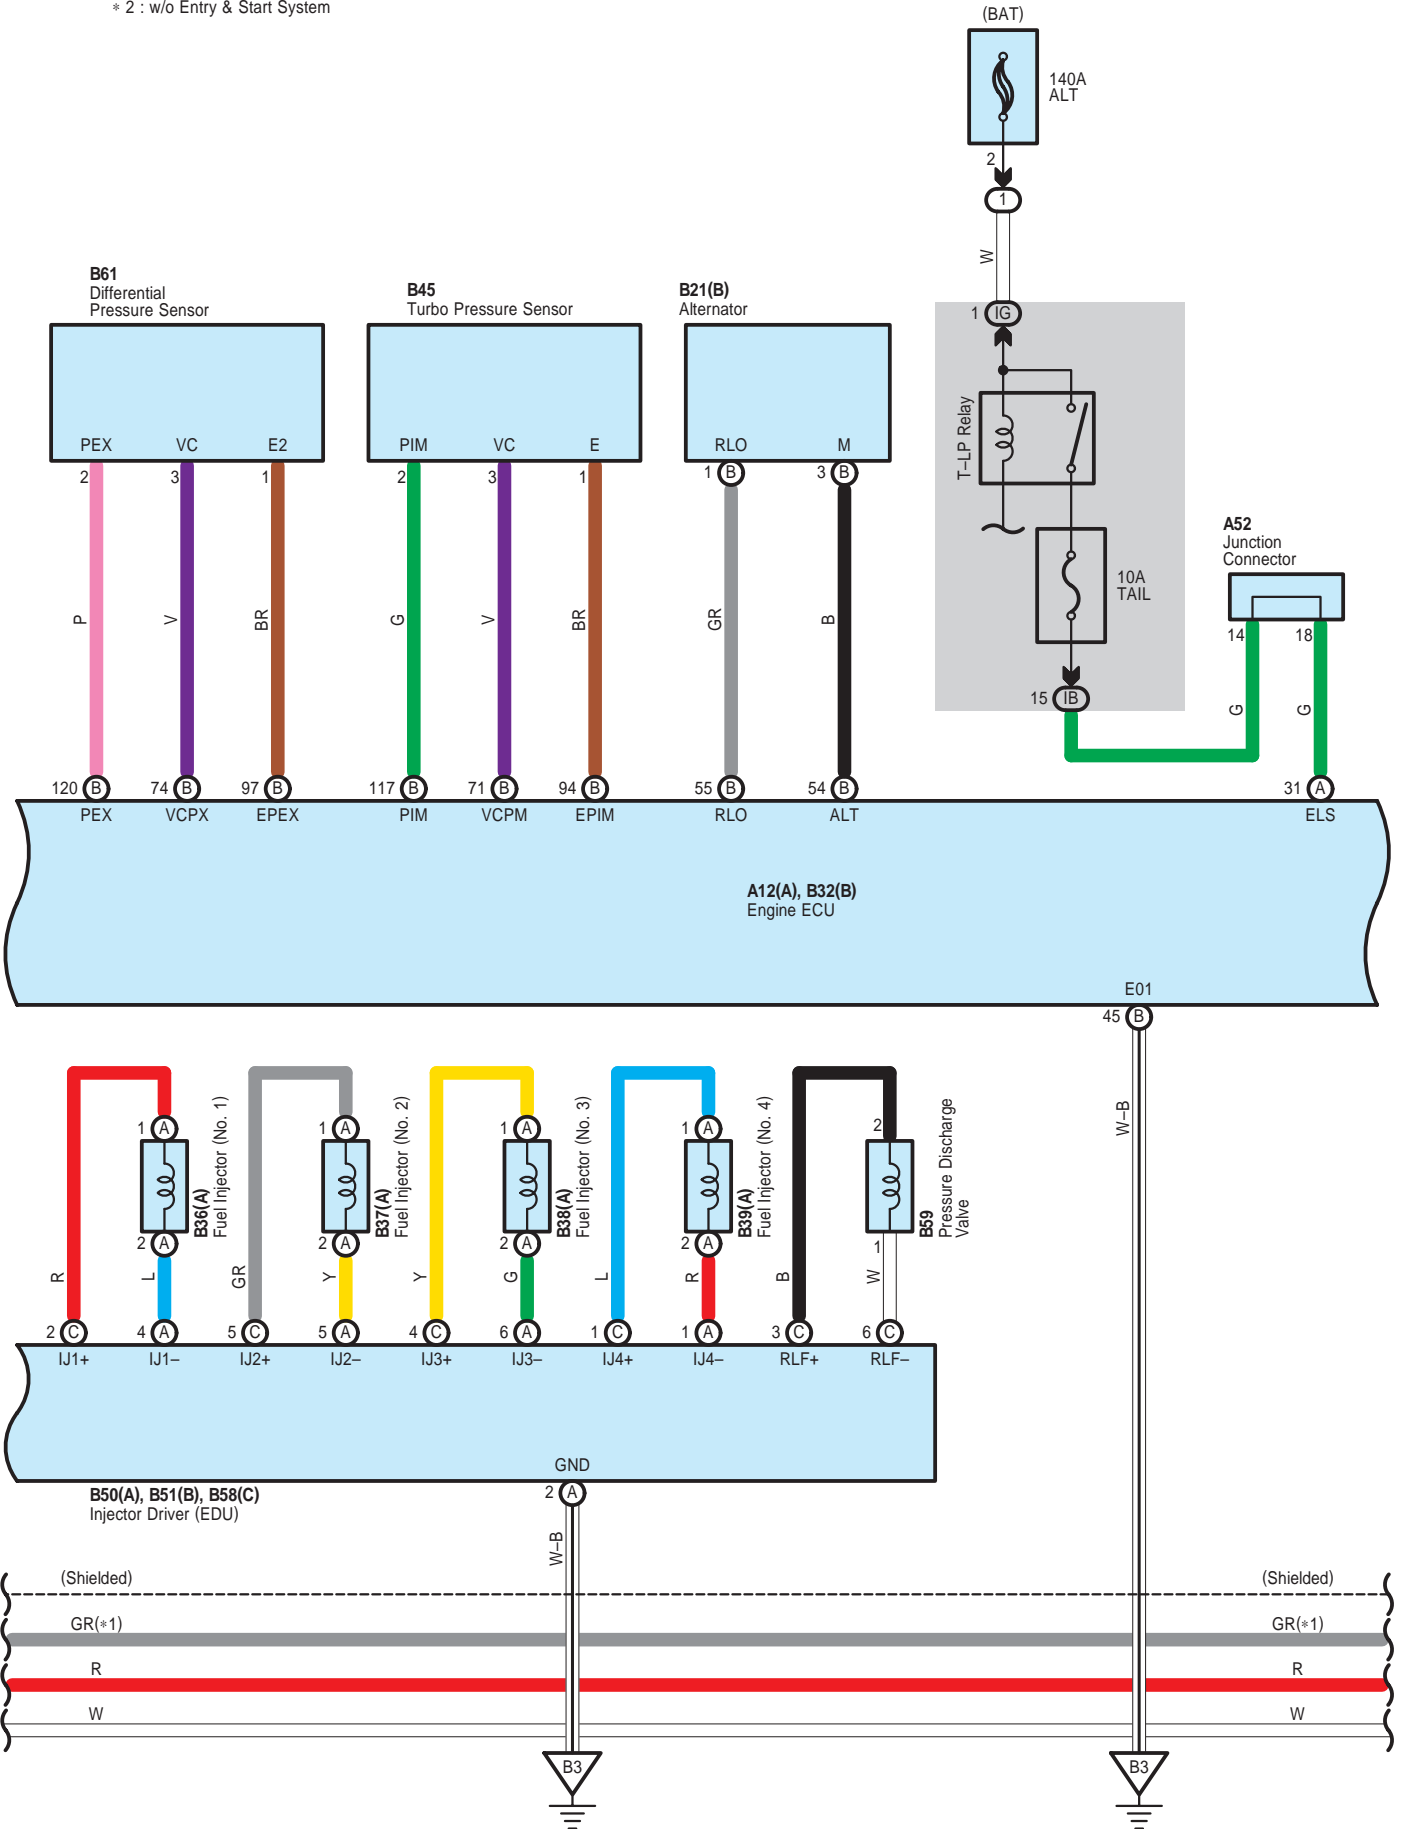

Engine Control <2AD-FHV>

Engine Control <2AD-FHV>

Engine Control <2AD-FHV>

* 1 : w/ Entry & Start System

- * 1 : w/ Entry & Start System
- * 3 : w/ Auto Wiper System
- * 4 : w/o Auto Wiper System
- * 5 : RH Wiper Lever Type
- * 6 : LH Wiper Lever Type

- * 1 : w/ Entry & Start System
- * 2 : w/o Entry & Start System

Engine Control <2AD-FHV>

* 1 : w/ Entry & Start System

B 60

Black

(2AD-FHV)

B 61

Black