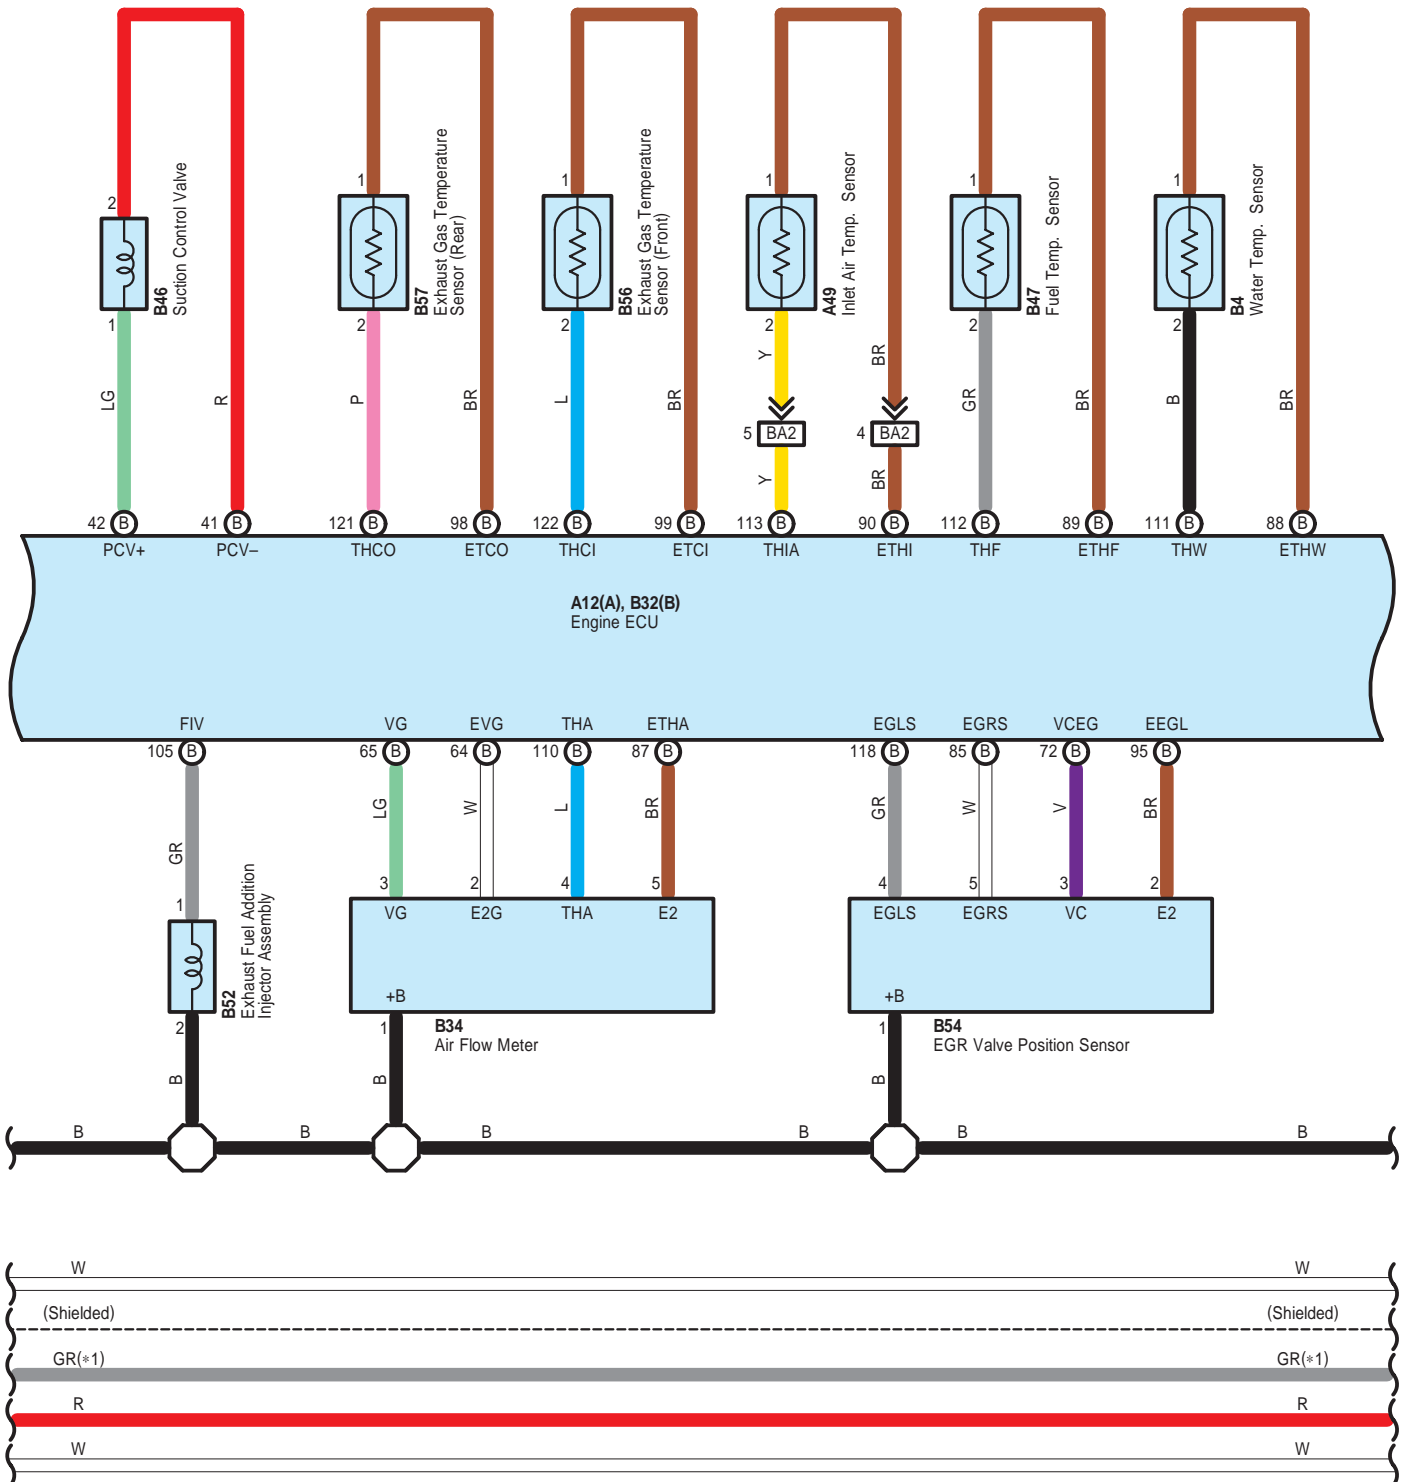

Engine Control <2AD-FHV>

Engine Control <2AD-FHV>

Engine Control <2AD-FHV>

* 1 : w/ Entry & Start System

- * 1 : w/ Entry & Start System
- * 3 : w/ Auto Wiper System
- * 4 : w/o Auto Wiper System
- * 5 : RH Wiper Lever Type
- * 6 : LH Wiper Lever Type

- * 1 : w/ Entry & Start System
- * 2 : w/o Entry & Start System

Engine Control <2AD-FHV>

* 1 : w/ Entry & Start System

B 60

Black

(2AD-FHV)

B 61

Black

E 18

White

E 19

White

E 20

White

E 22

White

E 77

Gray

E 87

Gray

Engine Control <2AD-FHV>

E 88
Blue

E 89
Blue

1A
White