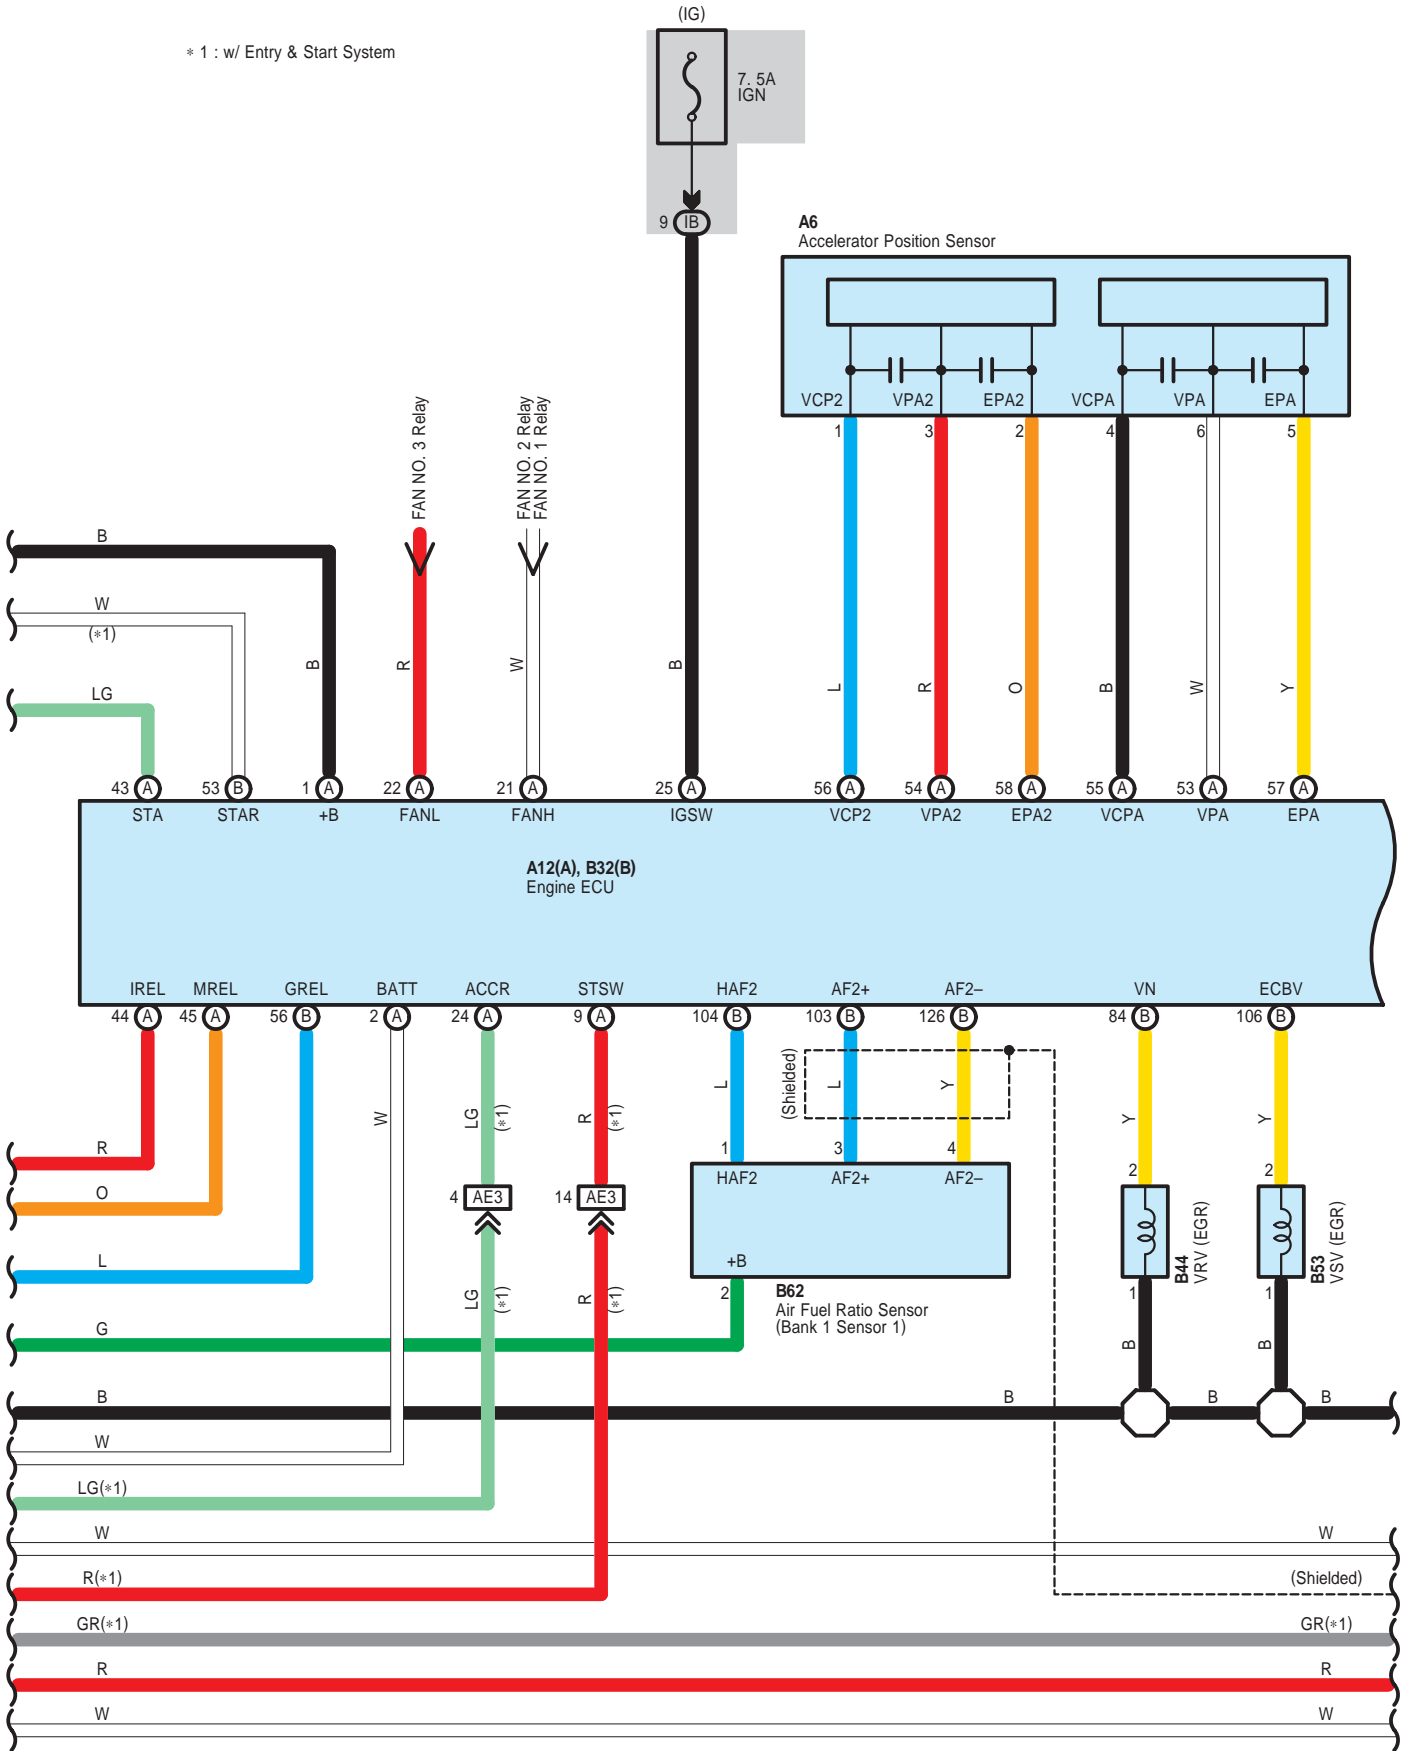

Engine Control <2AD-FHV>

Engine Control <2AD-FHV>

Engine Control <2AD-FHV>

* 1 : w/ Entry & Start System

- * 1 : w/ Entry & Start System
- * 3 : w/ Auto Wiper System
- * 4 : w/o Auto Wiper System
- * 5 : RH Wiper Lever Type
- * 6 : LH Wiper Lever Type

- * 1 : w/ Entry & Start System
- * 2 : w/o Entry & Start System

Engine Control <2AD-FHV>

* 1 : w/ Entry & Start System

B 60

Black

(2AD-FHV)

B 61

Black

E 18

White

E 19

White

E 20

White

E 22

White

E 77

Gray

E 87

Gray

Engine Control <2AD-FHV>

E 88
Blue

E 89
Blue

1A
White