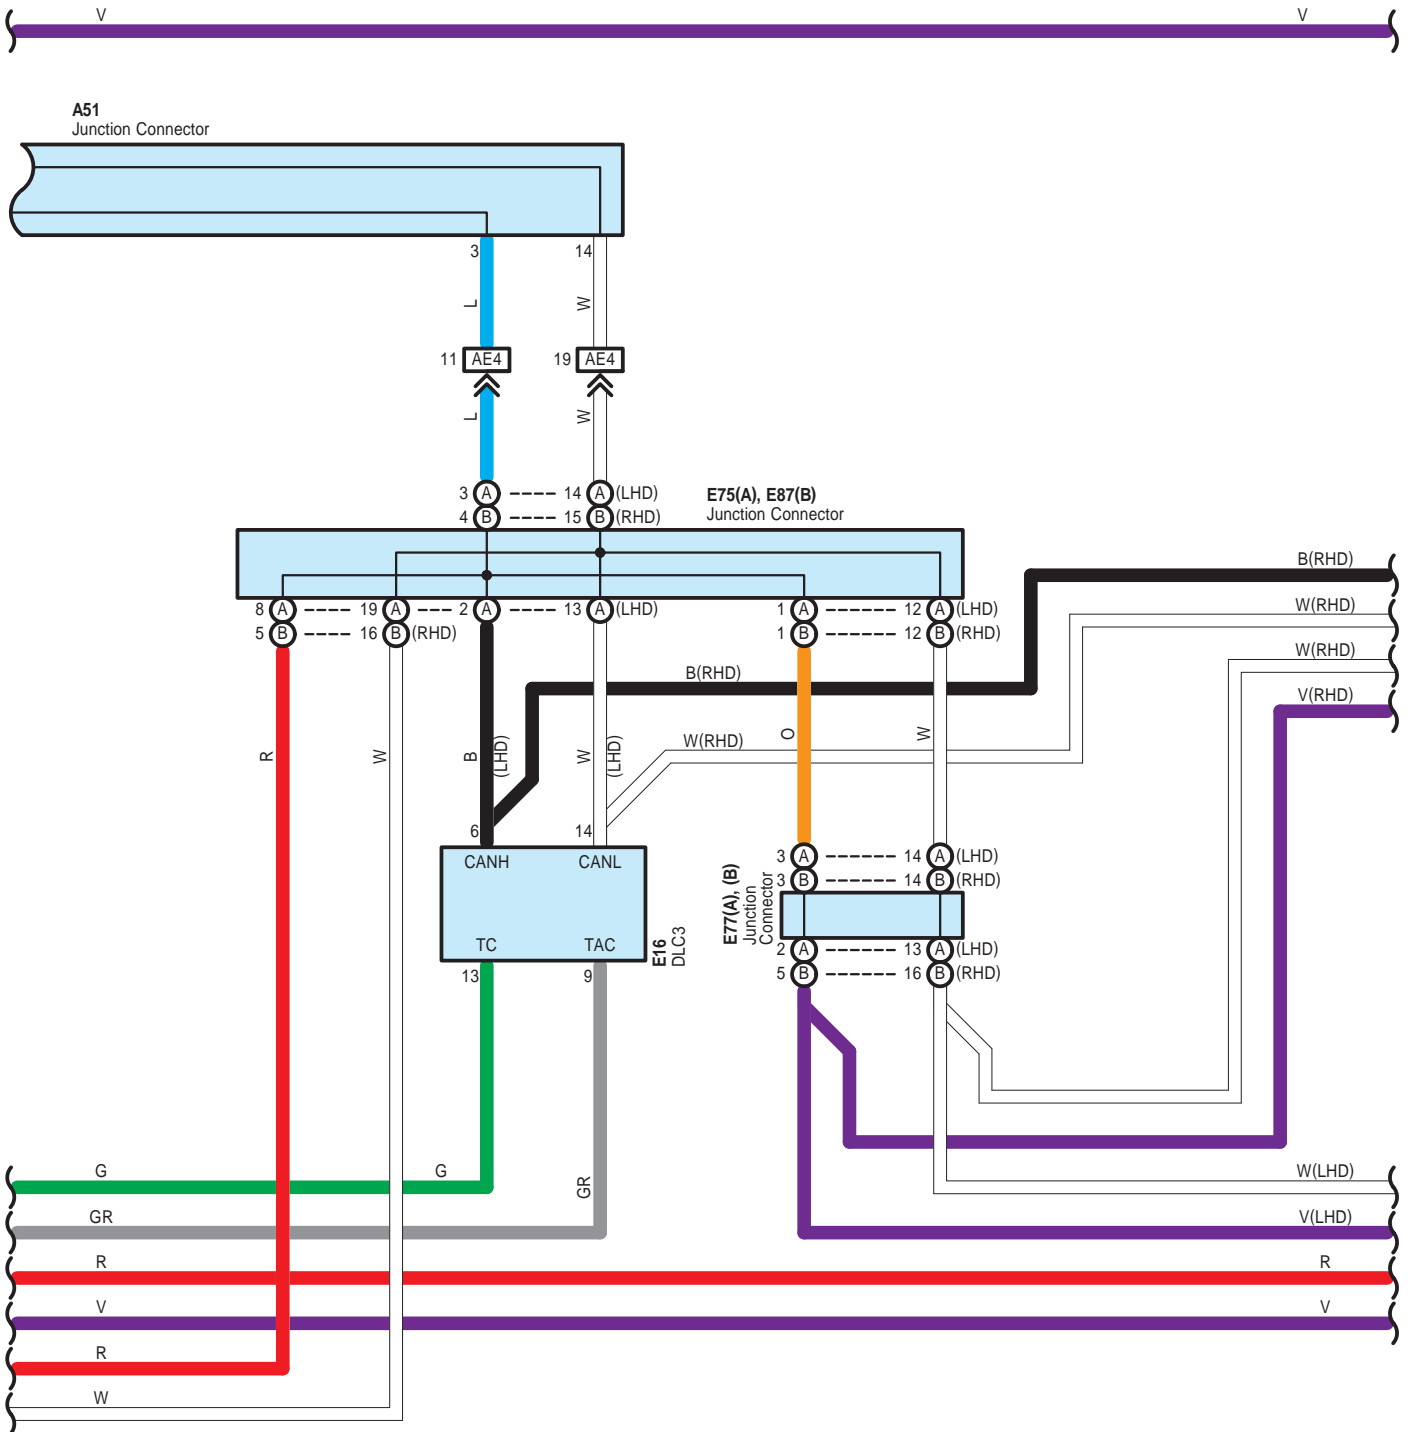

Engine Control <2AD-FHV>

Engine Control <2AD-FHV>

Engine Control <2AD-FHV>

* 1 : w/ Entry & Start System

- * 1 : w/ Entry & Start System
- * 3 : w/ Auto Wiper System
- * 4 : w/o Auto Wiper System
- * 5 : RH Wiper Lever Type
- * 6 : LH Wiper Lever Type

- * 1 : w/ Entry & Start System
- * 2 : w/o Entry & Start System

Engine Control <2AD-FHV>

* 1 : w/ Entry & Start System

B 60

Black

(2AD-FHV)

B 61

Black

E 18

White

E 19

White

E 20

White

E 22

White

E 77

Gray

E 87

Gray

Engine Control <2AD-FHV>

E 88
Blue

E 89
Blue

1A
White