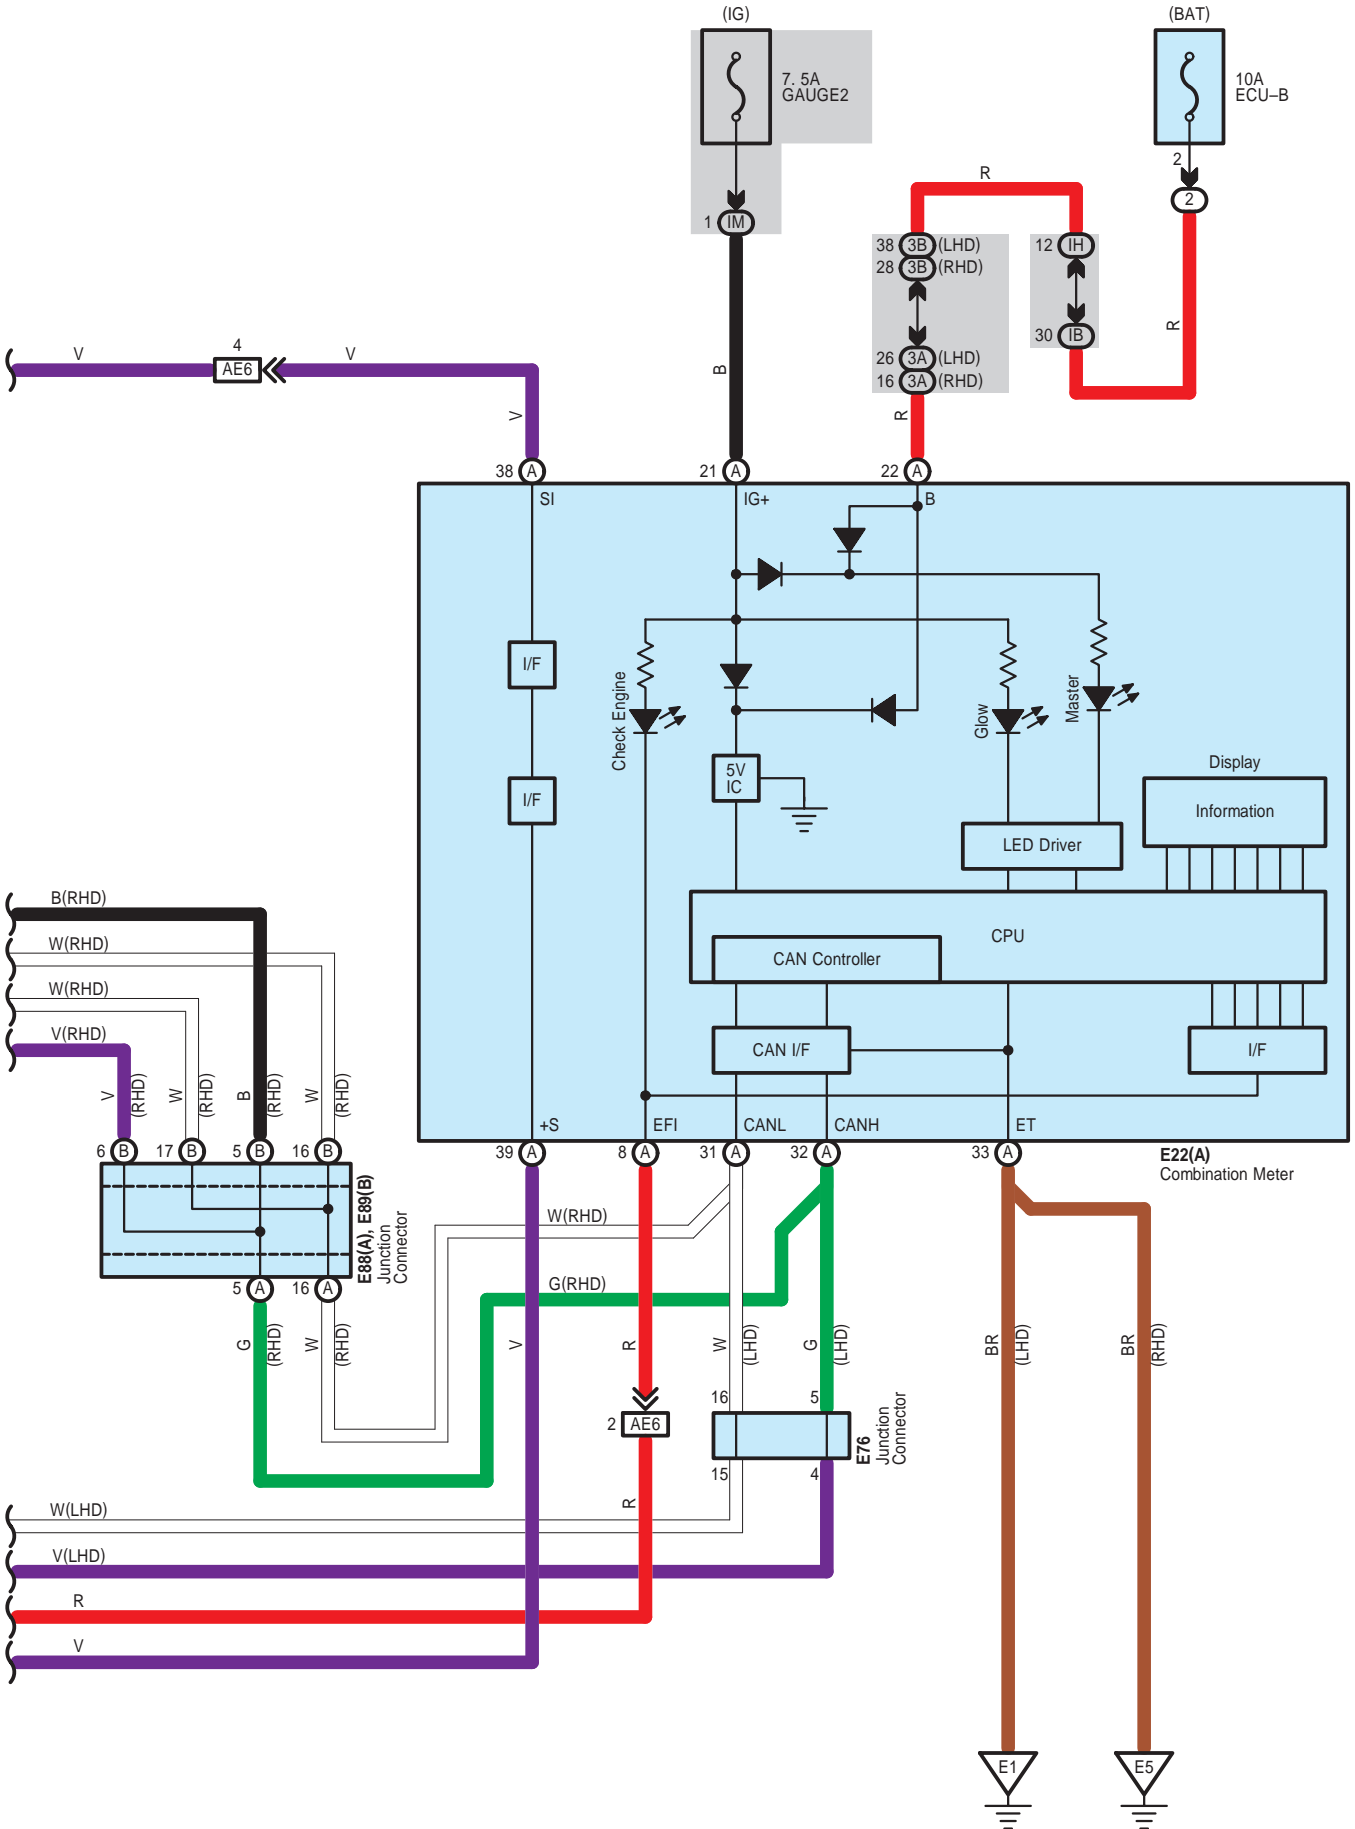

Engine Control <2AD-FHV>

Engine Control <2AD-FHV>

Engine Control <2AD-FHV>

* 1 : w/ Entry & Start System

- * 1 : w/ Entry & Start System
- * 3 : w/ Auto Wiper System
- * 4 : w/o Auto Wiper System
- * 5 : RH Wiper Lever Type
- * 6 : LH Wiper Lever Type

- * 1 : w/ Entry & Start System
- * 2 : w/o Entry & Start System

Engine Control <2AD-FHV>

* 1 : w/ Entry & Start System

B 60

Black

(2AD-FHV)

B 61

Black