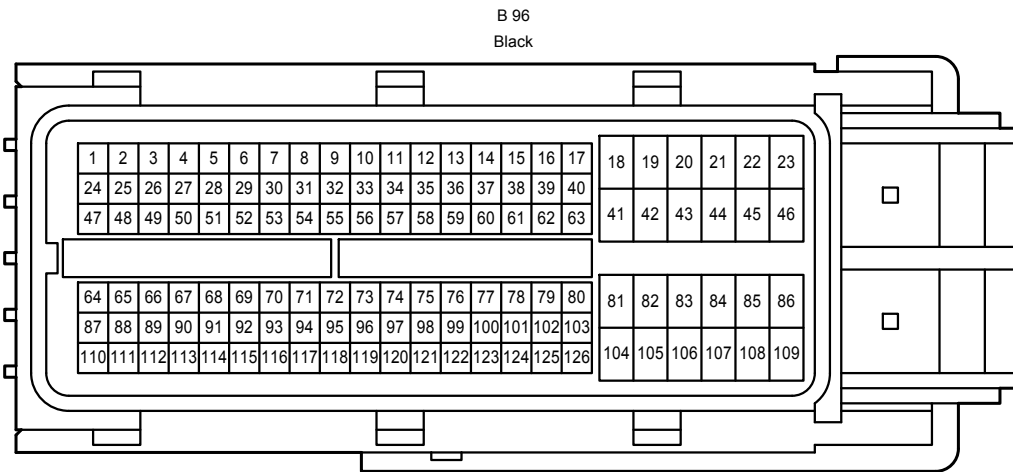

Ignition <2GR-FE>

## Ignition <2GR-FE>

- \* 1 : Before Aug. 2008 Production
- \* 2 : From Aug. 2008 Production until Aug. 2009 Production
- \* 3 : Before Aug. 2009 Production

Ignition <2GR-FE>

AE1  
White

AE2  
White

BA1  
White