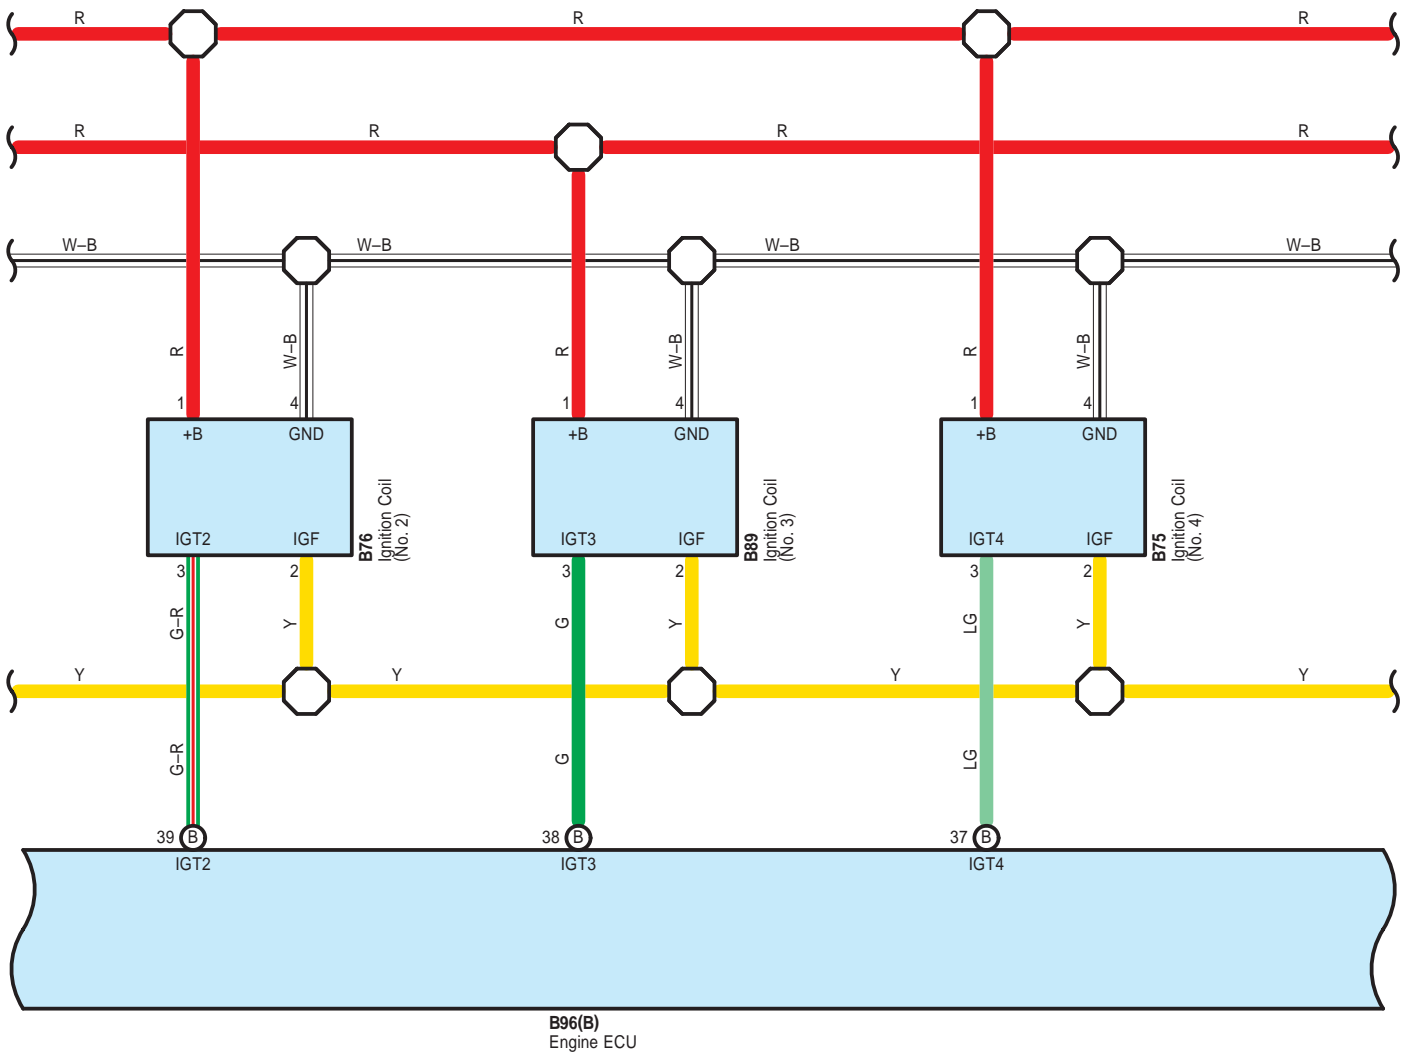

Ignition <2GR-FE>

## Ignition <2GR-FE>

- \* 1 : Before Aug. 2008 Production
- \* 2 : From Aug. 2008 Production until Aug. 2009 Production
- \* 3 : Before Aug. 2009 Production

Ignition <2GR-FE>

AE1  
White

AE2  
White

BA1  
White