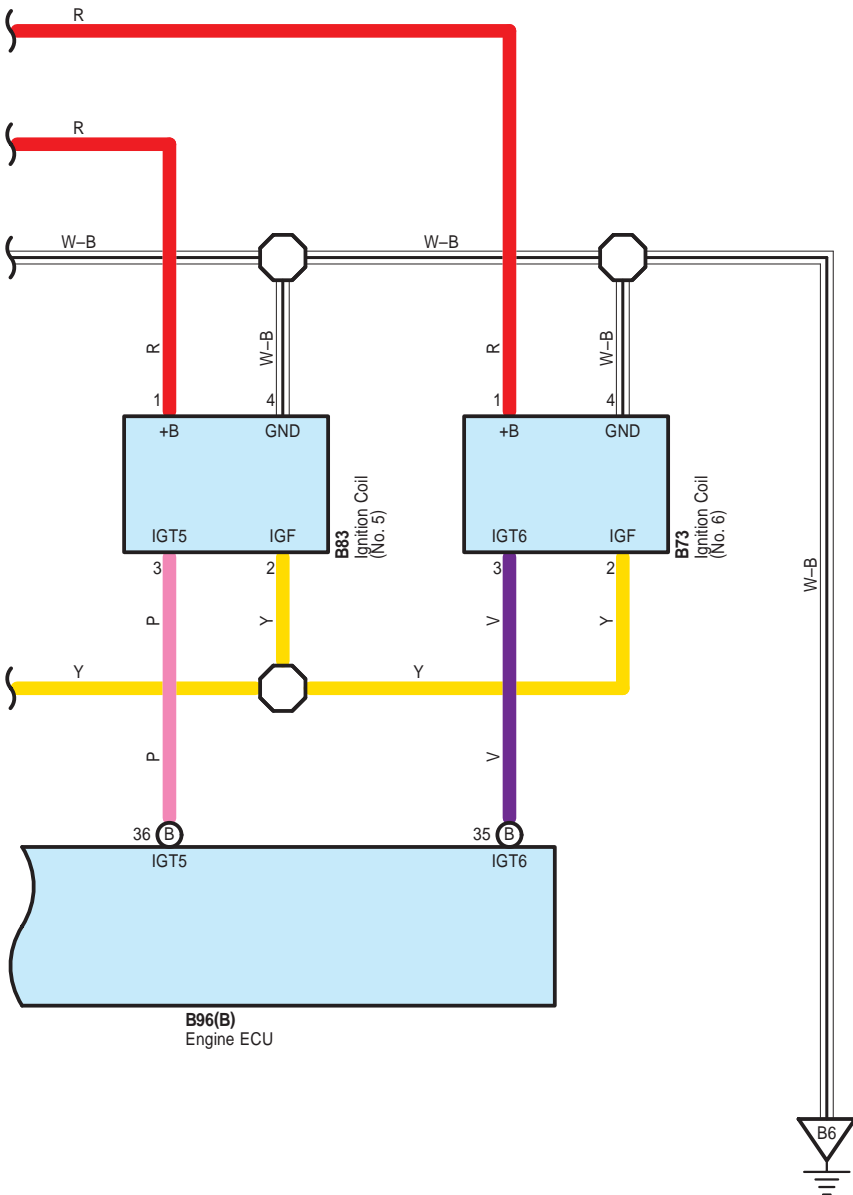

Ignition <2GR-FE>

## Ignition <2GR-FE>

- \* 1 : Before Aug. 2008 Production
- \* 2 : From Aug. 2008 Production until Aug. 2009 Production
- \* 3 : Before Aug. 2009 Production

Ignition <2GR-FE>

AE1  
White

AE2  
White

BA1  
White