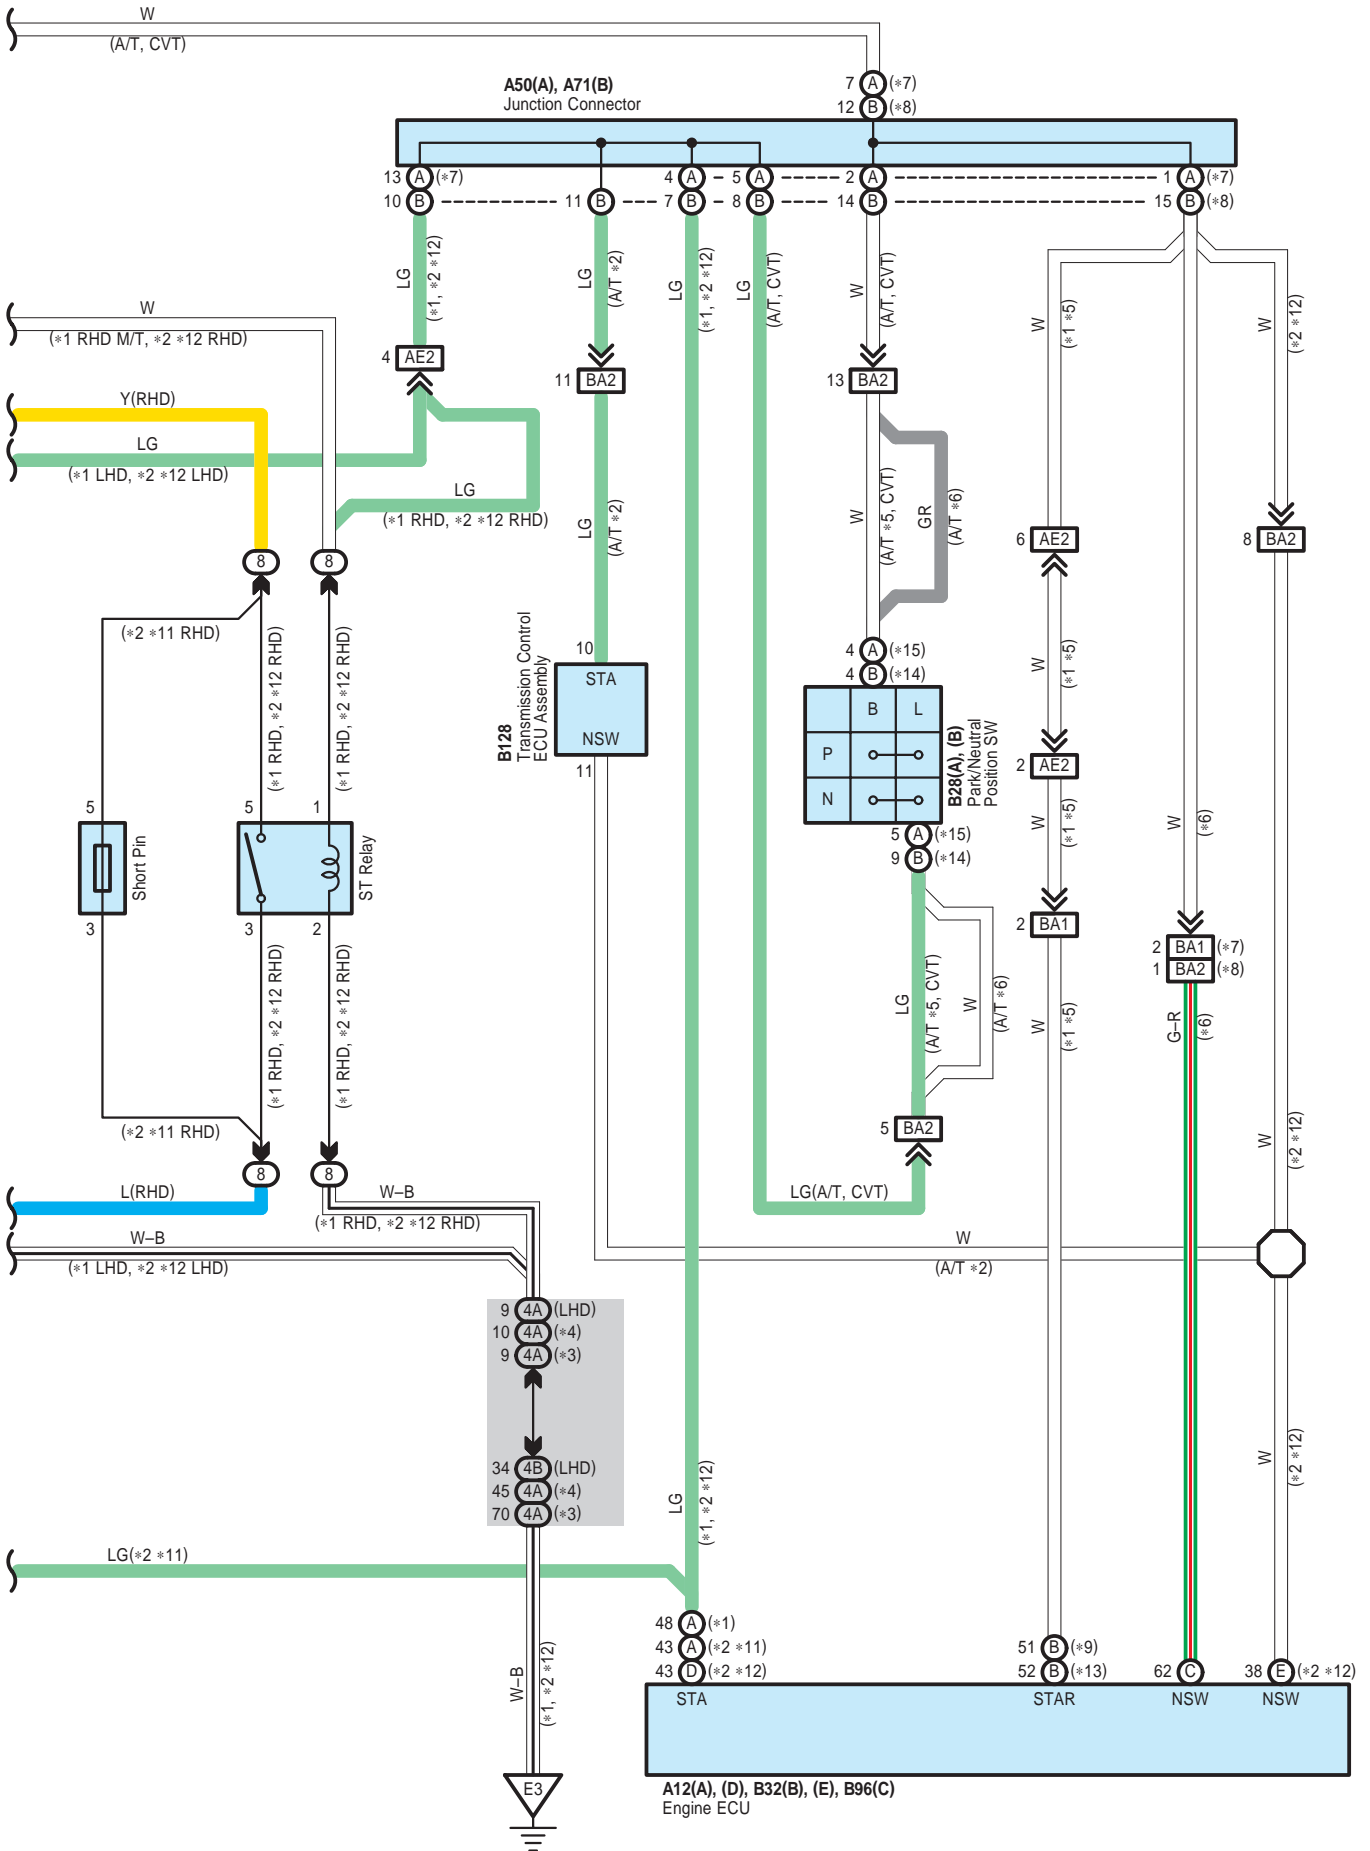

Starting <w/o Entry & Start System>

- \* 1 : Gasoline
- \* 2 : Diesel
- \* 3 : Australia
- \* 4 : RHD Except Australia
- \* 5 : Except 2GR-FE
- \* 6 : 2GR-FE
- \* 7 : Before Aug. 2008 Production Except Europe,  
Before Dec. 2008 Production Europe
- \* 8 : From Aug. 2008 Production Except Europe,  
From Dec. 2008 Production Europe
- \* 9 : 3ZR-FAE
- \* 10 : Except 3ZR-FAE
- \* 11 : Before Dec. 2008 Production Europe
- \* 12 : From Dec. 2008 Production Europe
- \* 13 : 2AZ-FE, 1AZ-FE
- \* 14 : 3ZR-FAE, Diesel
- \* 15 : Except \*14

Starting <w/o Entry & Start System>

Starting <w/o Entry & Start System>

B128  
Gray

C 1

C 2

C 3

E 5  
White

4A  
White

4B  
White

IF  
White

AE2  
White

Starting <w/o Entry & Start System>

AE3  
Black

BA1  
White

BA2  
Gray