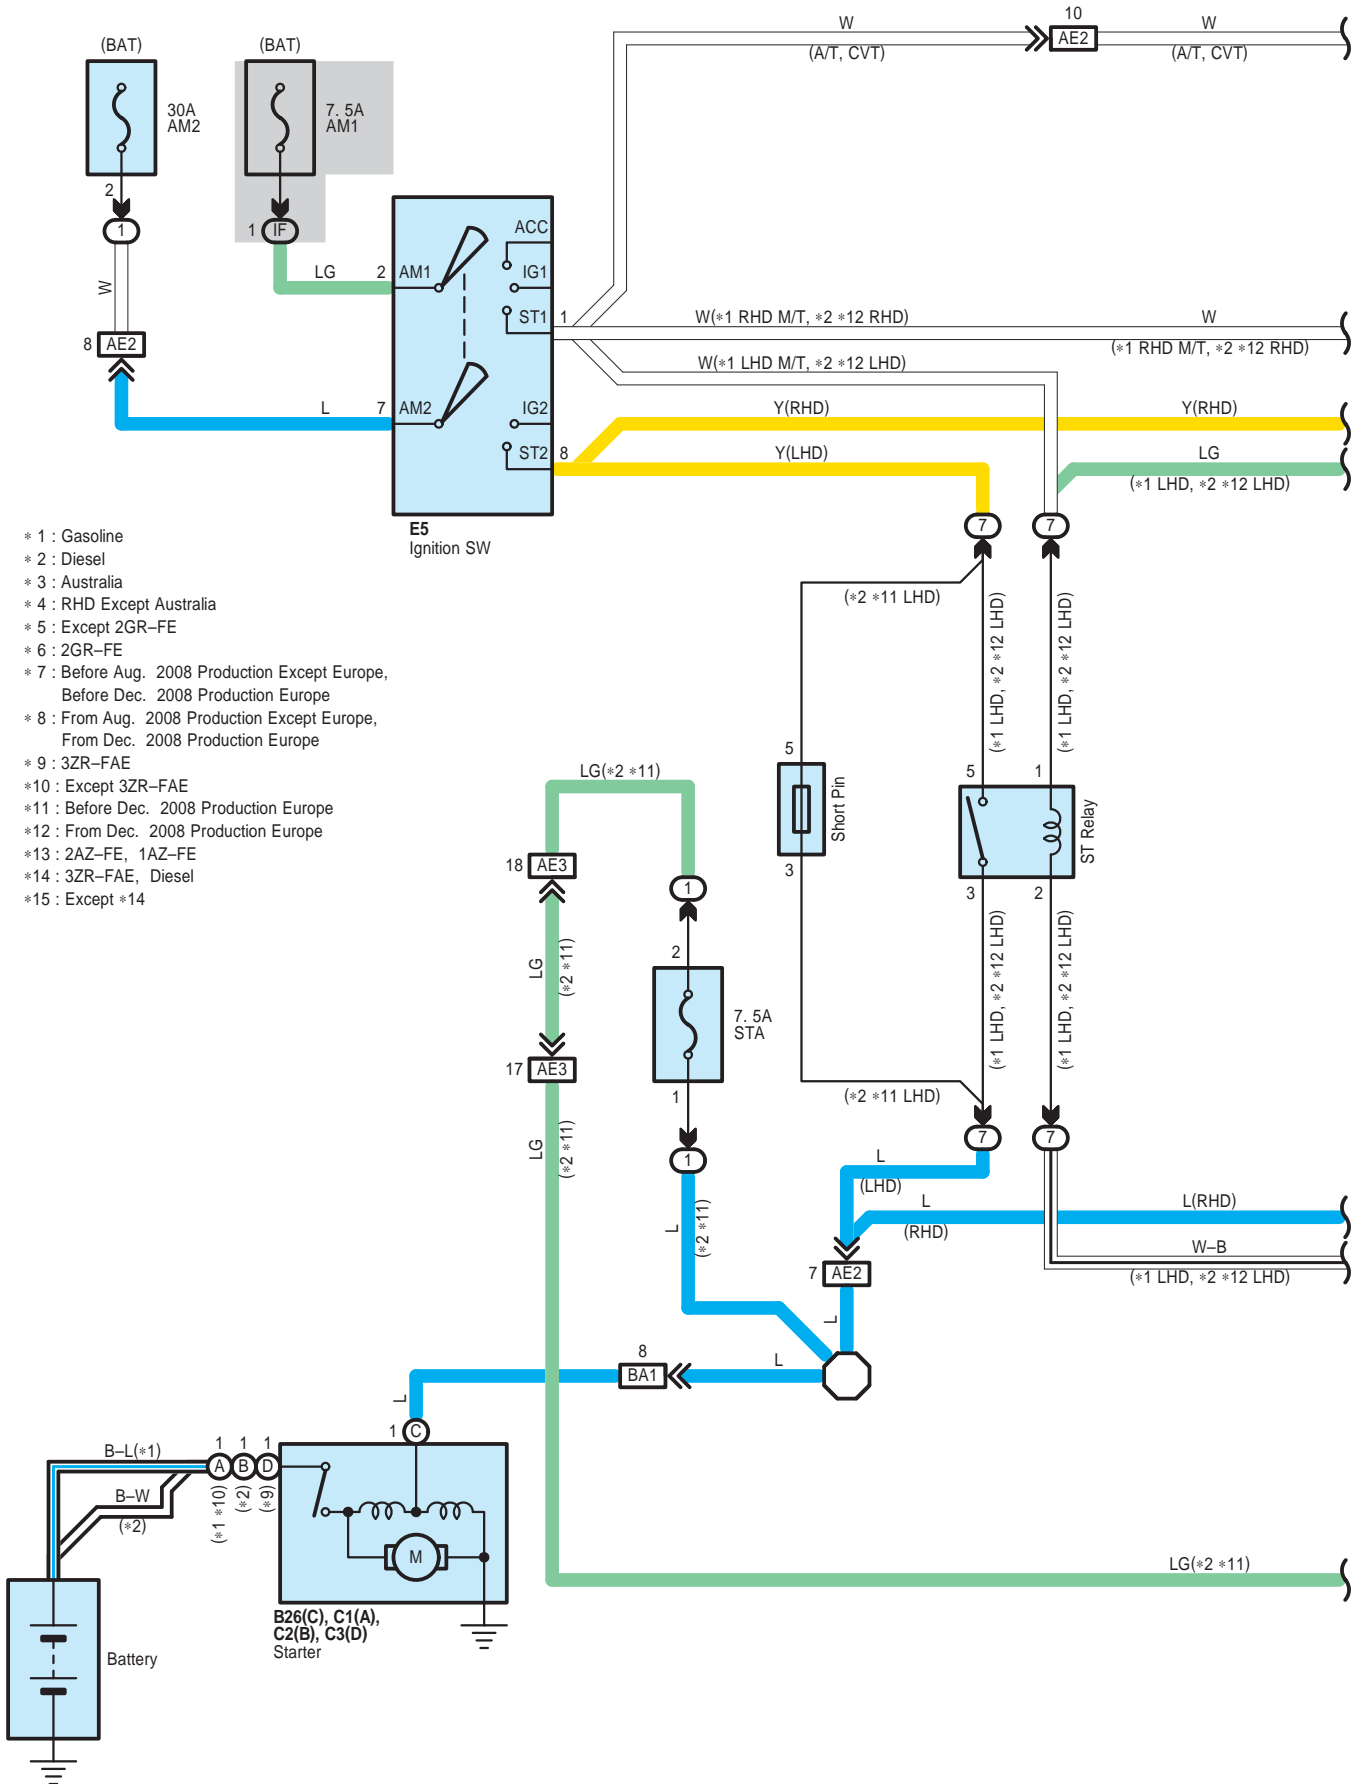

Starting <w/o Entry & Start System>

- \* 1 : Gasoline
- \* 2 : Diesel
- \* 3 : Australia
- \* 4 : RHD Except Australia
- \* 5 : Except 2GR-FE
- \* 6 : 2GR-FE
- \* 7 : Before Aug. 2008 Production Except Europe,  
Before Dec. 2008 Production Europe
- \* 8 : From Aug. 2008 Production Except Europe,  
From Dec. 2008 Production Europe
- \* 9 : 3ZR-FAE
- \* 10 : Except 3ZR-FAE
- \* 11 : Before Dec. 2008 Production Europe
- \* 12 : From Dec. 2008 Production Europe
- \* 13 : 2AZ-FE, 1AZ-FE
- \* 14 : 3ZR-FAE, Diesel
- \* 15 : Except \*14

Starting <w/o Entry & Start System>

Starting <w/o Entry & Start System>

B128  
Gray

C 1

C 2

C 3

E 5  
White

4A  
White

4B  
White

IF  
White

AE2  
White

Starting <w/o Entry & Start System>

AE3  
Black

BA1  
White

BA2  
Gray