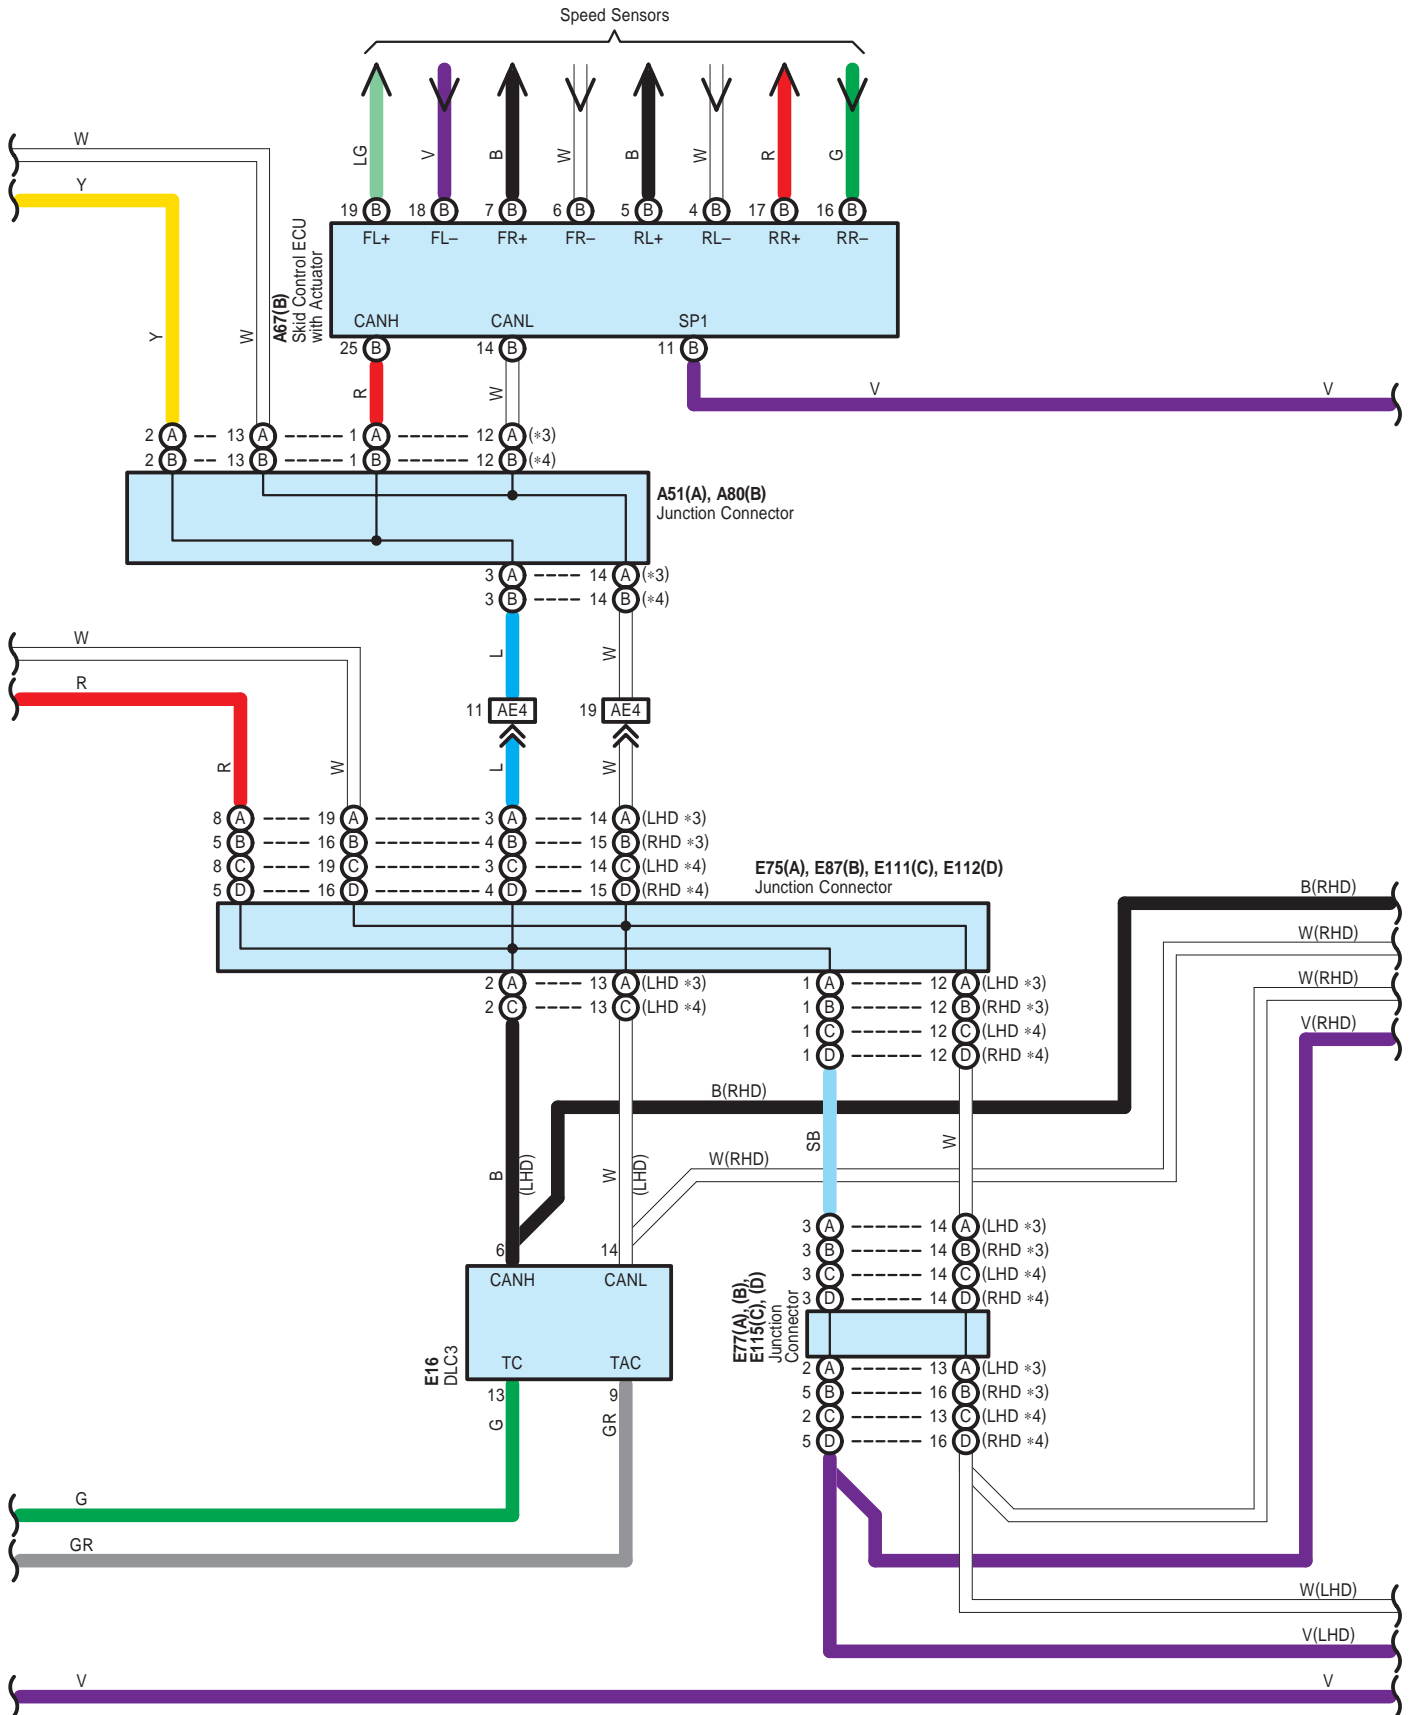

ECT and A/T Indicator <2AD-FHV>

* 1 : w/ Entry & Start System

B128
Transmission Control ECU Assembly

* 3 : Before Feb. 2010 Production
 * 4 : From Feb. 2010 Production

ECT and A/T Indicator <2AD-FHV>

A 6
Black

B 28
Gray

ECT and A/T Indicator <2AD-FHV>

B 32
Black

B 42
Gray

B107
Black

B128
Gray

E 5
White

E 10
Black