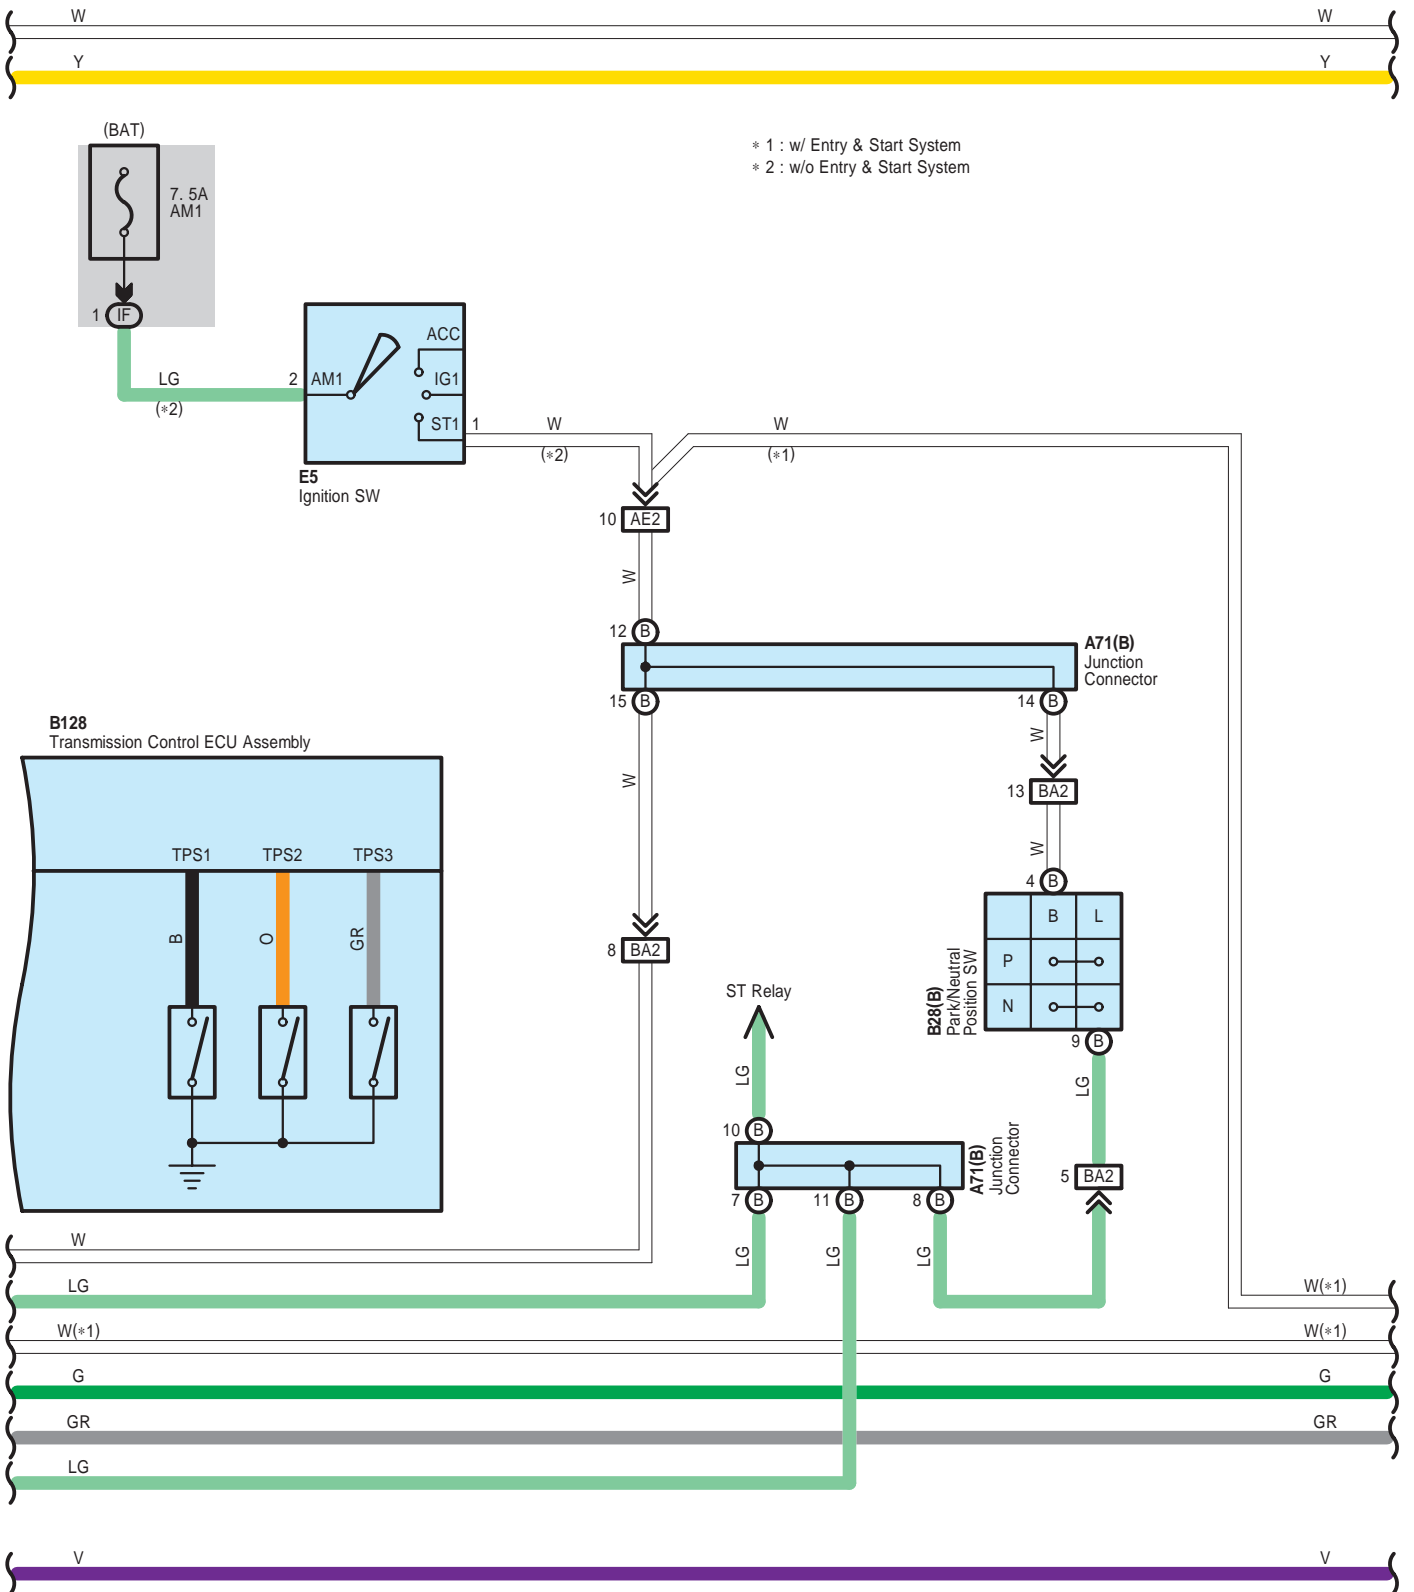

ECT and A/T Indicator <2AD-FHV>

* 1 : w/ Entry & Start System

B128
Transmission Control ECU Assembly

* 3 : Before Feb. 2010 Production
 * 4 : From Feb. 2010 Production

ECT and A/T Indicator <2AD-FHV>

A 6
Black