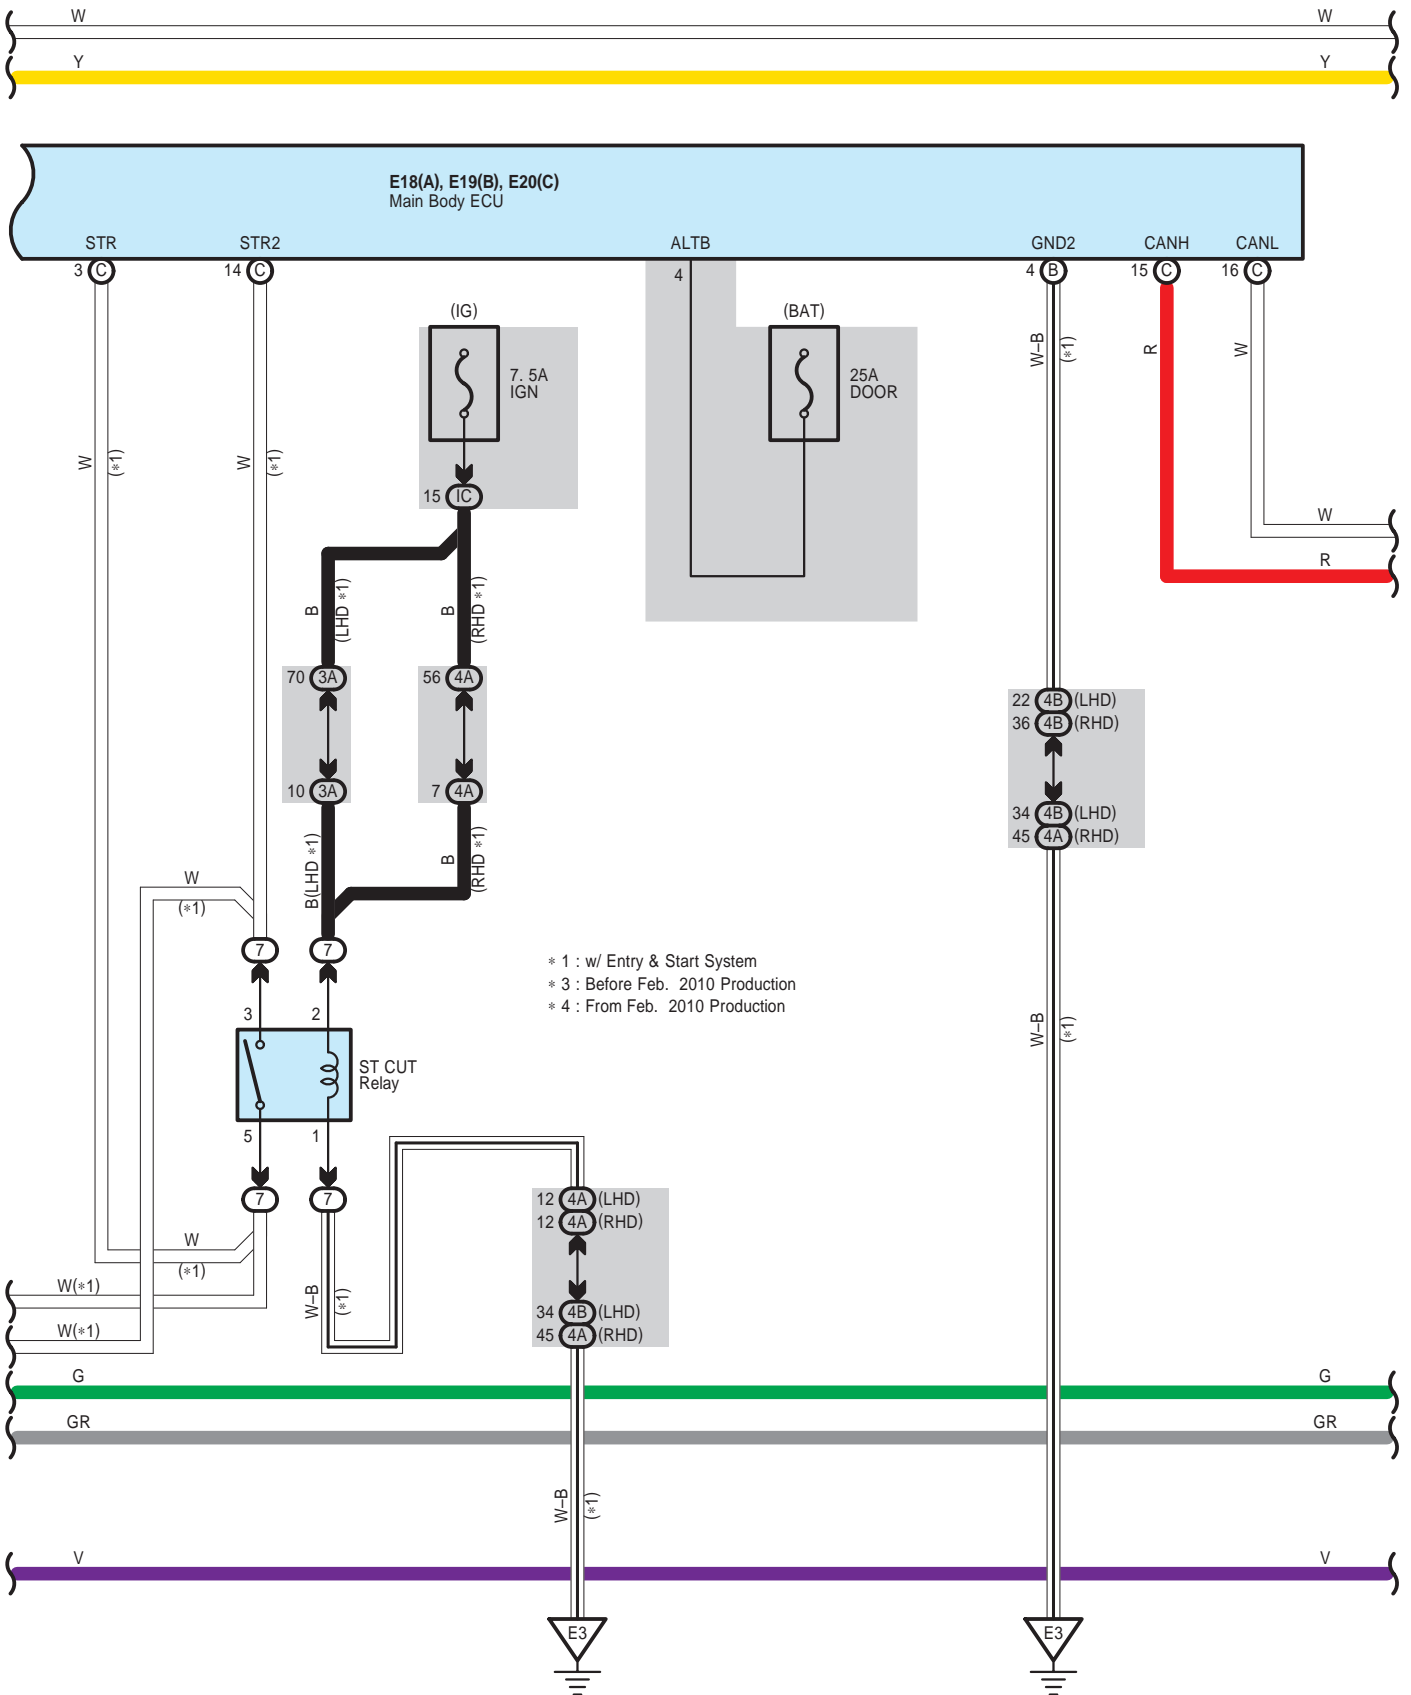

ECT and A/T Indicator <2AD-FHV>

* 1 : w/ Entry & Start System

B128
Transmission Control ECU Assembly

* 3 : Before Feb. 2010 Production
 * 4 : From Feb. 2010 Production

ECT and A/T Indicator <2AD-FHV>

A 6
Black

B 28
Gray

ECT and A/T Indicator <2AD-FHV>

B 32
Black

B 42
Gray

B107
Black

B128
Gray

E 5
White

E 10
Black