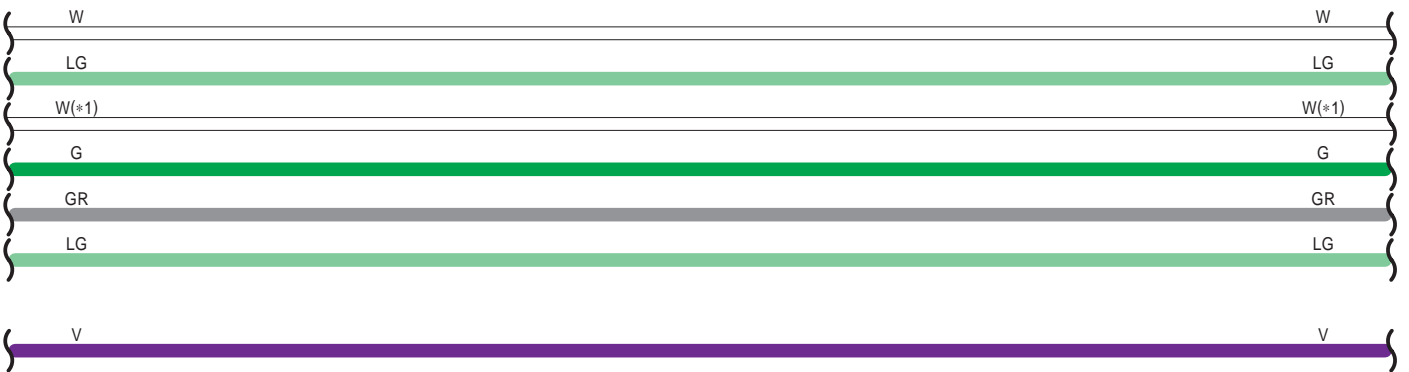

ECT and A/T Indicator <2AD-FHV>

* 1 : w/ Entry & Start System

B128
Transmission Control ECU Assembly

* 3 : Before Feb. 2010 Production
 * 4 : From Feb. 2010 Production

ECT and A/T Indicator <2AD-FHV>

A 6
Black

A 12
Black

A 51
Gray

A 66
White

A 67
Black

A 71
White

A 72
Gray

A 80
Gray

B 1
Black

B 28
Gray

ECT and A/T Indicator <2AD-FHV>

B 32
Black

B 42
Gray

B107
Black

B128
Gray

E 5
White

E 10
Black

E 16
White

E 18
White

E 19
White

E 20
White

E 22
White

E 75
Gray

E 76
Black

E 77
Gray