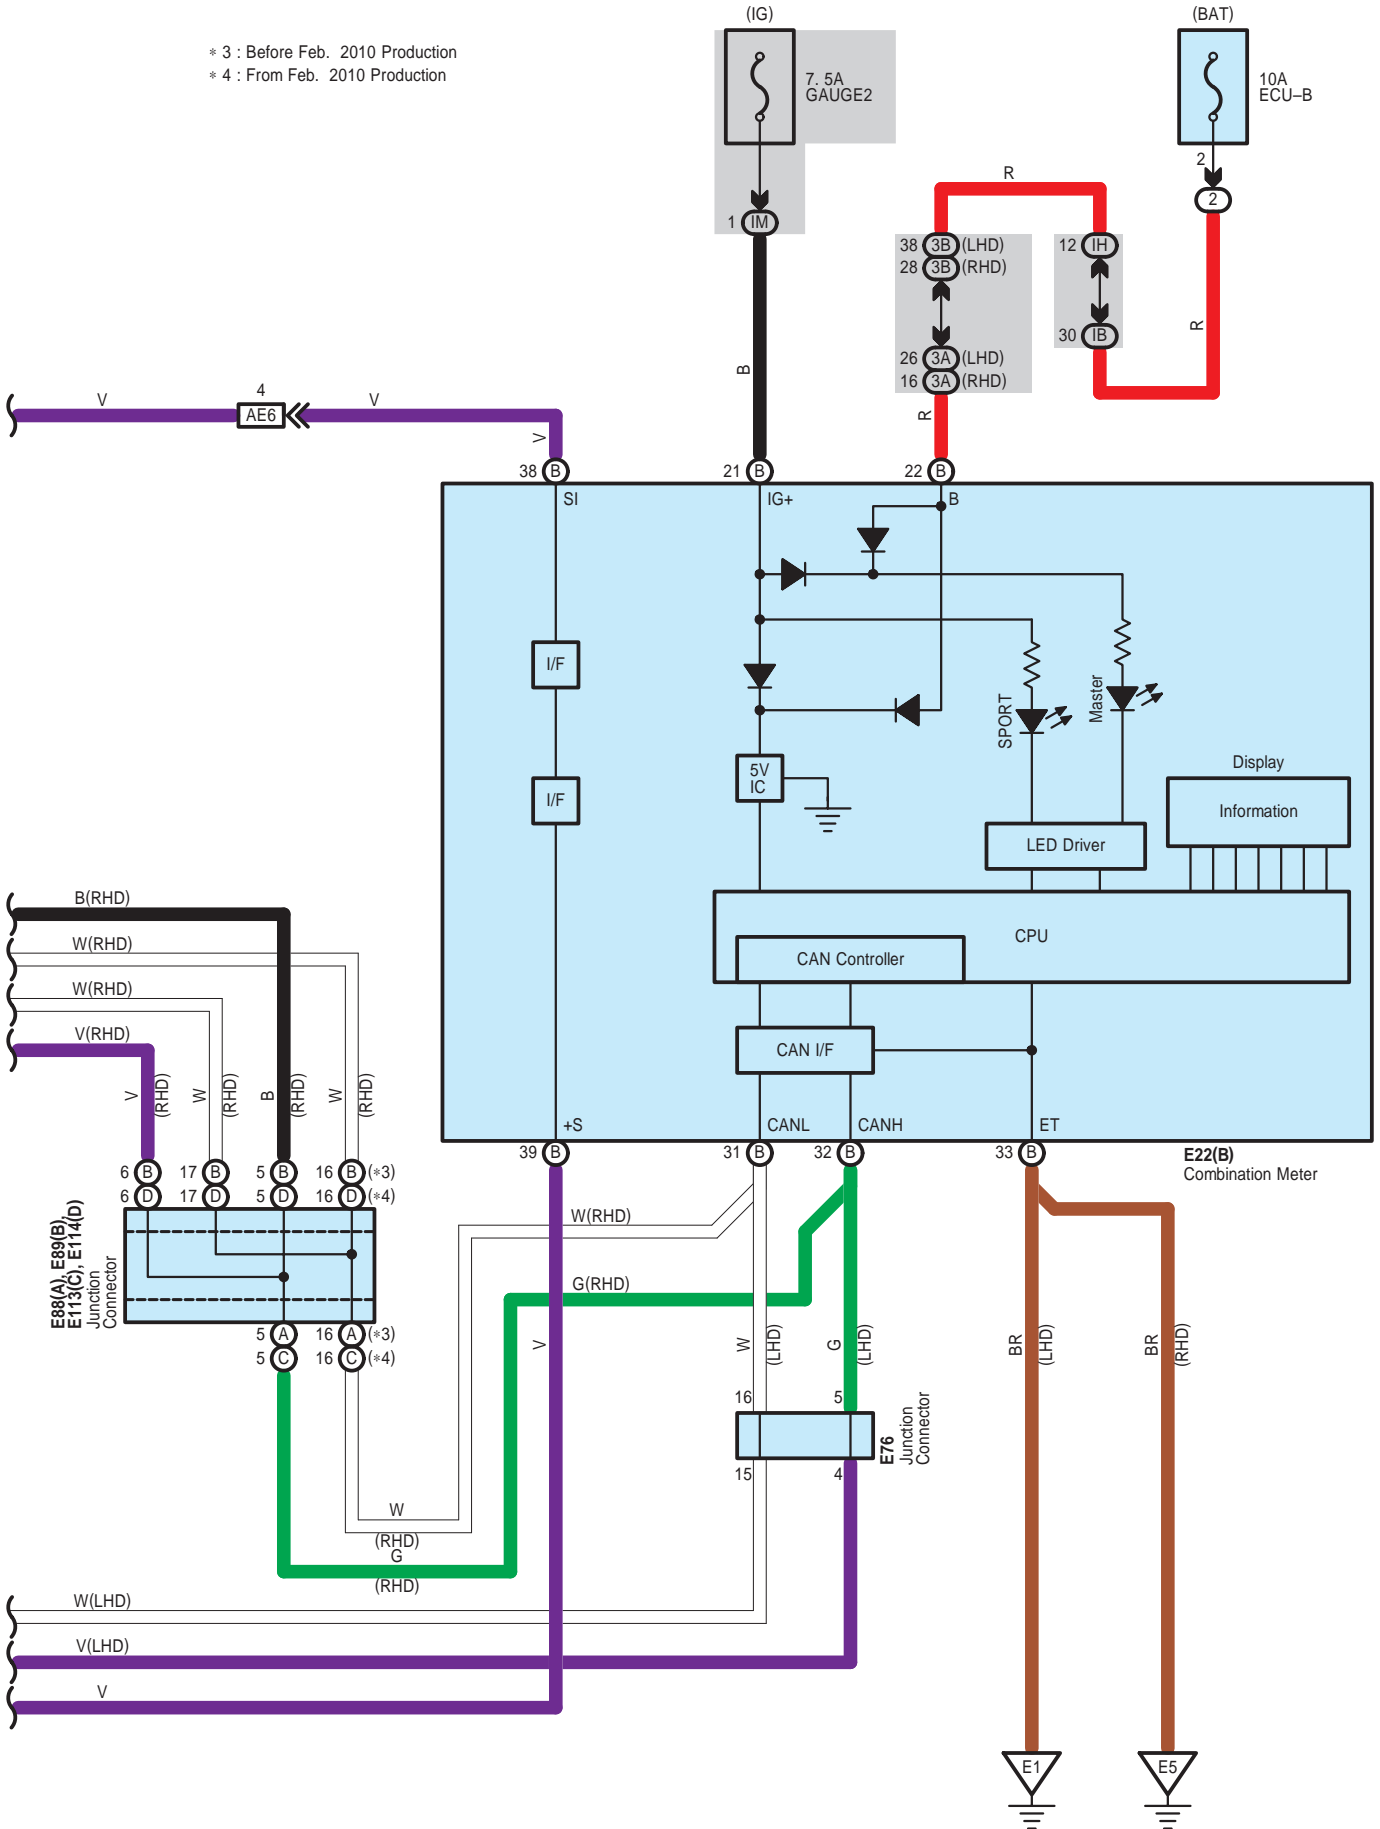

ECT and A/T Indicator <2AD-FHV>

* 1 : w/ Entry & Start System

B128
Transmission Control ECU Assembly

* 3 : Before Feb. 2010 Production
 * 4 : From Feb. 2010 Production

ECT and A/T Indicator <2AD-FHV>

A 6
Black

B 28
Gray

ECT and A/T Indicator <2AD-FHV>

B 32
Black

B 42
Gray

B107
Black

B128
Gray

E 5
White

E 10
Black