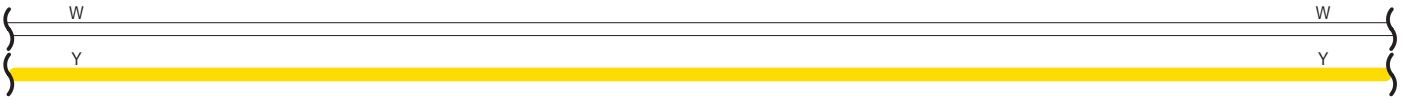

ECT and A/T Indicator <2AD-FHV>

* 1 : w/ Entry & Start System

B128
Transmission Control ECU Assembly

* 3 : Before Feb. 2010 Production
 * 4 : From Feb. 2010 Production

ECT and A/T Indicator <2AD-FHV>

A 6
Black

A 12
Black

A 51
Gray

A 66
White

A 67
Black

A 71
White

A 72
Gray

A 80
Gray

B 1
Black

B 28
Gray

ECT and A/T Indicator <2AD-FHV>

B 32
Black

B 42
Gray

B107
Black

B128
Gray

E 5
White

E 10
Black