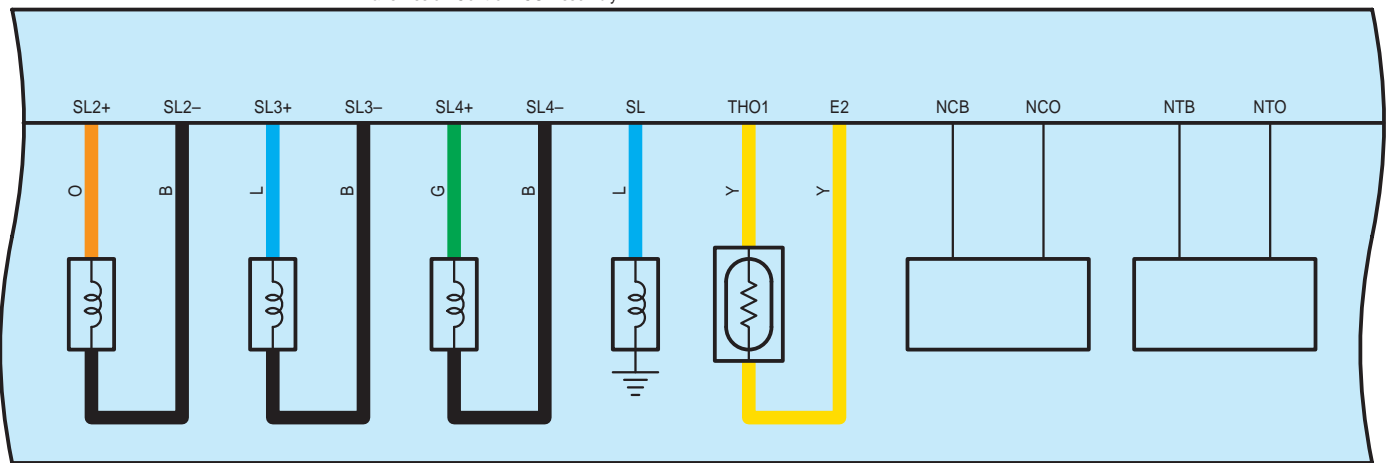

ECT and A/T Indicator <2AD-FHV>

* 1 : w/ Entry & Start System

B128
Transmission Control ECU Assembly

* 3 : Before Feb. 2010 Production
 * 4 : From Feb. 2010 Production

ECT and A/T Indicator <2AD-FHV>

A 6
Black

A 12
Black

A 51
Gray

A 66
White

A 67
Black

A 71
White

A 72
Gray

A 80
Gray

B 1
Black

B 28
Gray

ECT and A/T Indicator <2AD-FHV>

B 32
Black

B 42
Gray

B107
Black

B128
Gray

E 5
White

E 10
Black