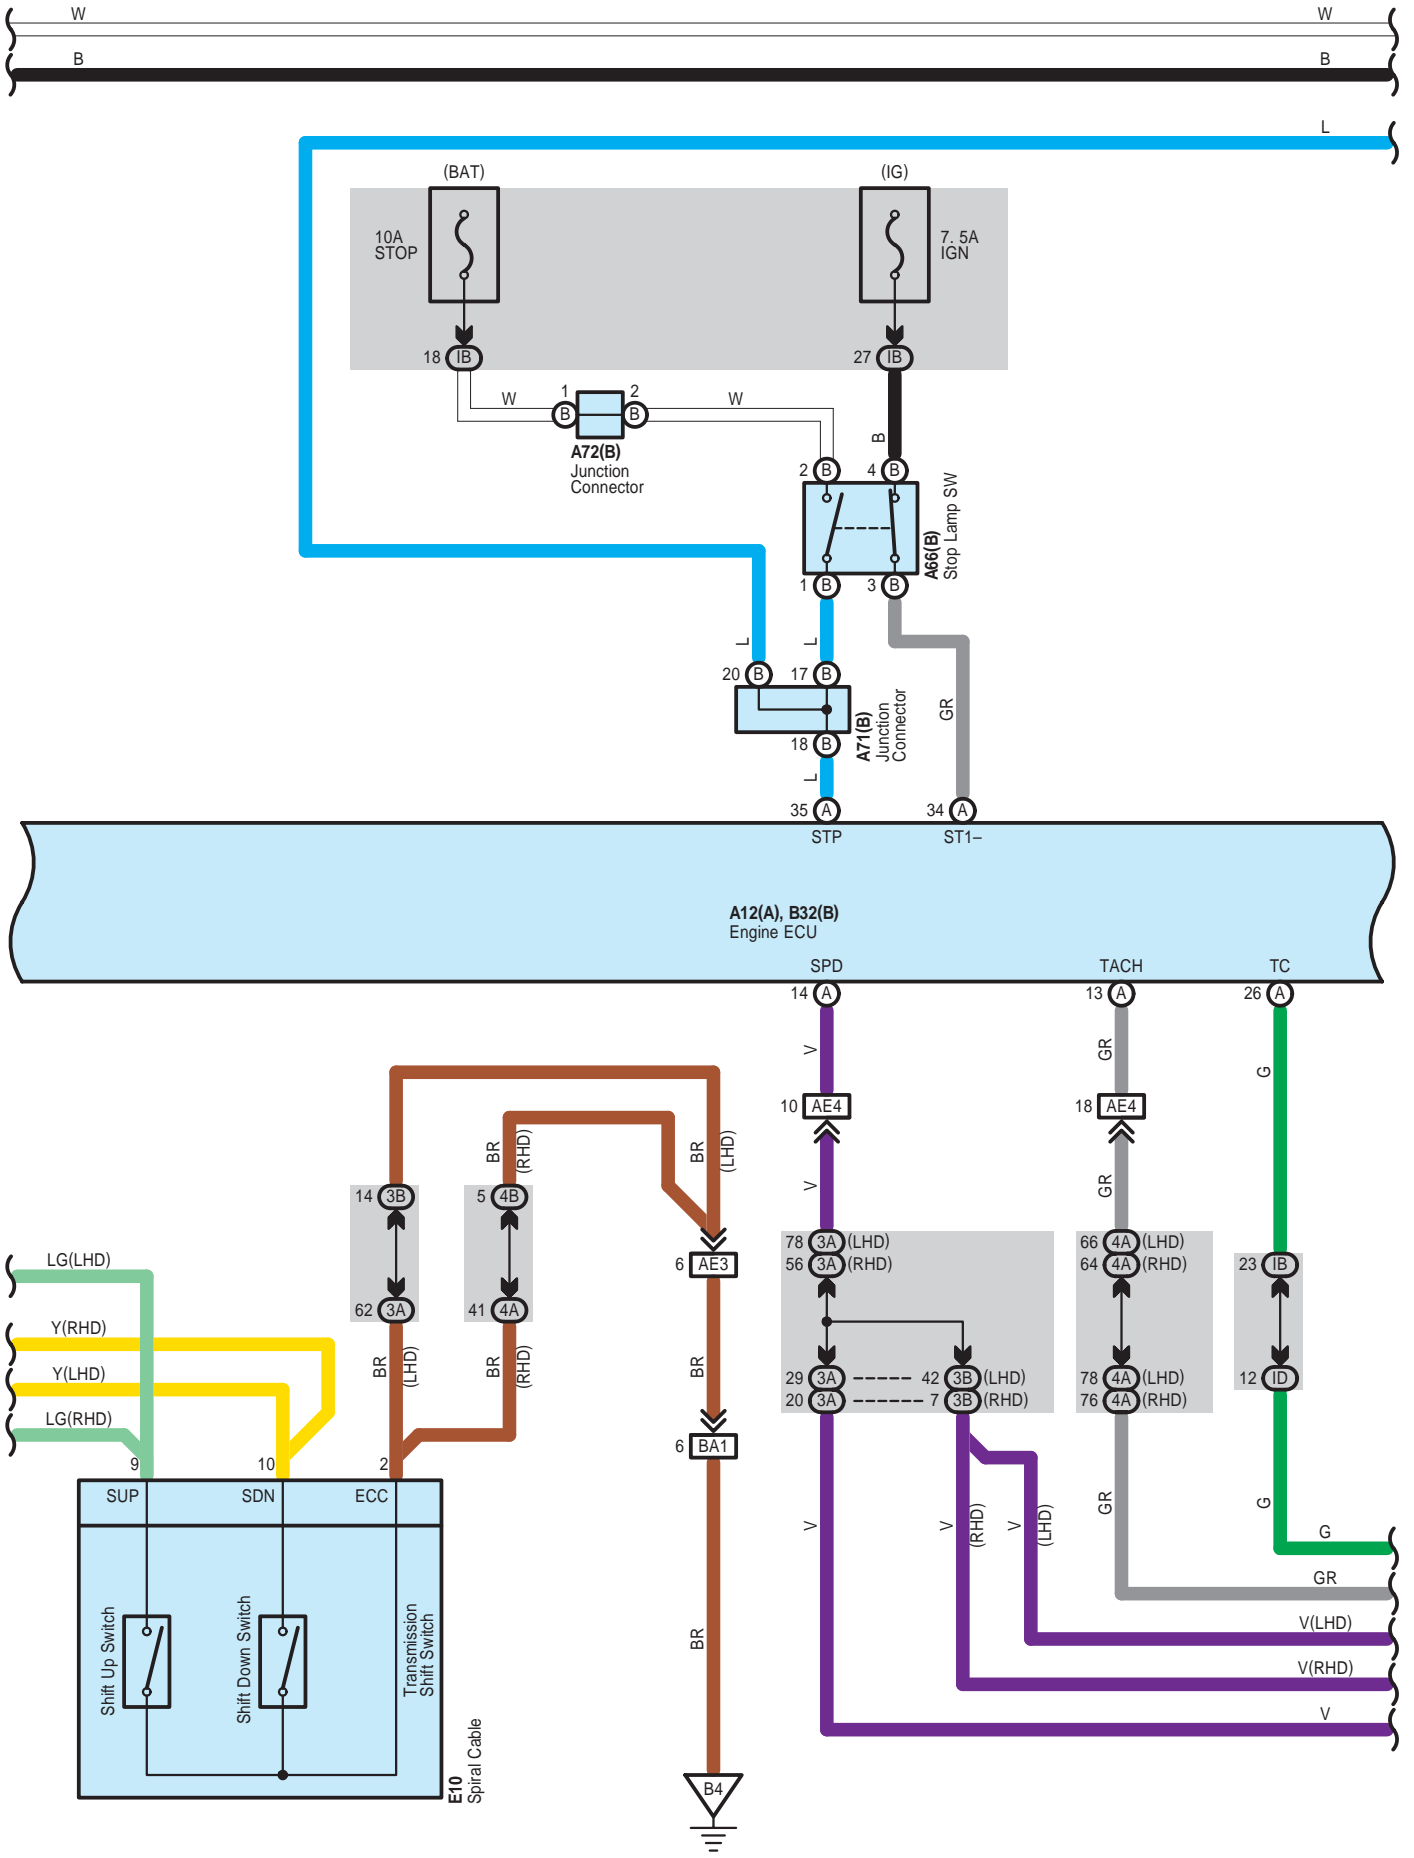

ECT and A/T Indicator <2AD-FHV>

* 1 : w/ Entry & Start System

B128
Transmission Control ECU Assembly

* 3 : Before Feb. 2010 Production
 * 4 : From Feb. 2010 Production

ECT and A/T Indicator <2AD-FHV>

A 6
Black