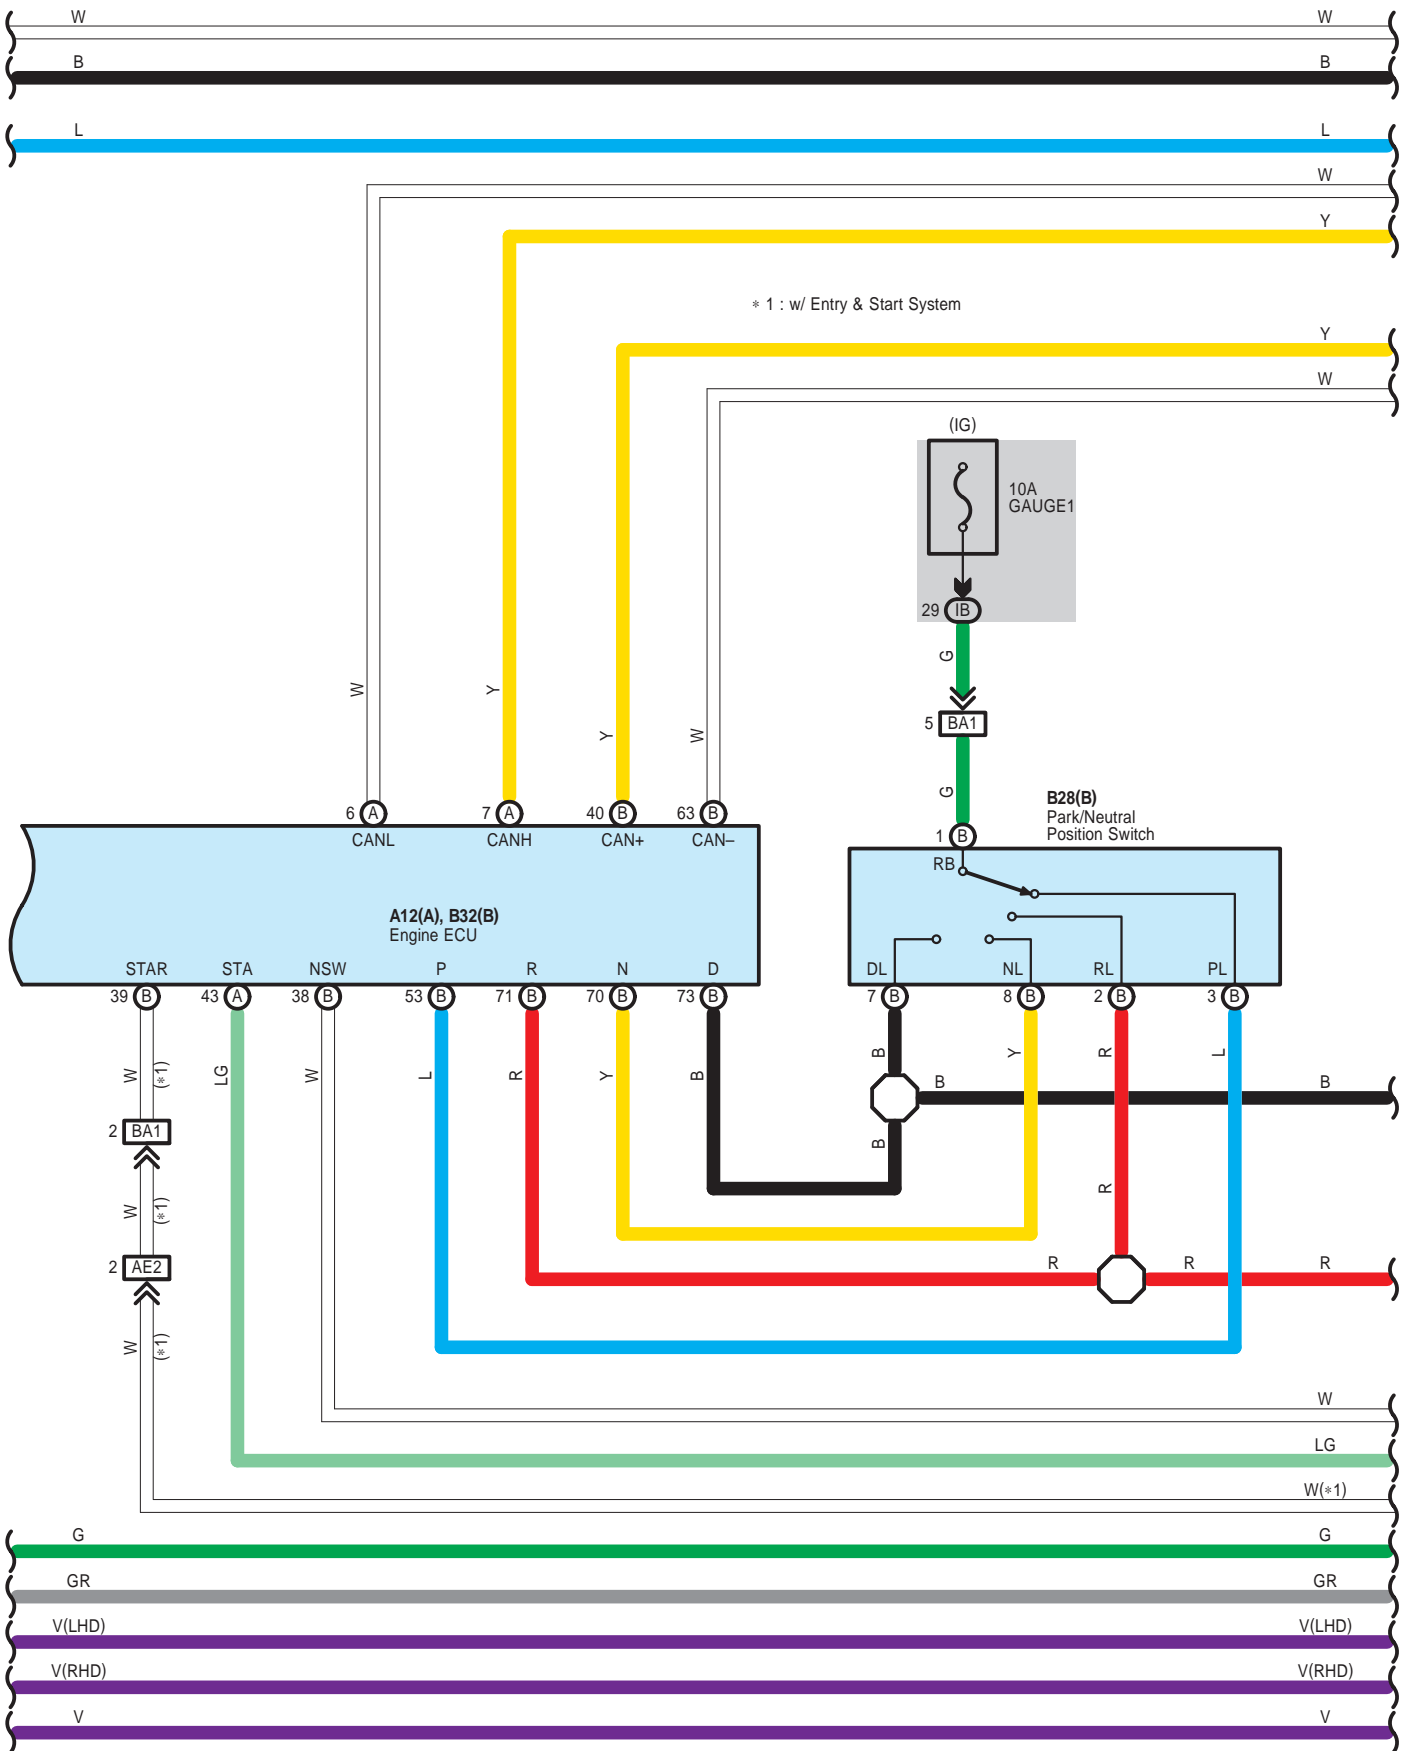

ECT and A/T Indicator <2AD-FHV>

* 1 : w/ Entry & Start System

B128
Transmission Control ECU Assembly

* 3 : Before Feb. 2010 Production
 * 4 : From Feb. 2010 Production

ECT and A/T Indicator <2AD-FHV>

A 6
Black

B 28
Gray

ECT and A/T Indicator <2AD-FHV>

B 32
Black

B 42
Gray

B107
Black

B128
Gray

E 5
White

E 10
Black