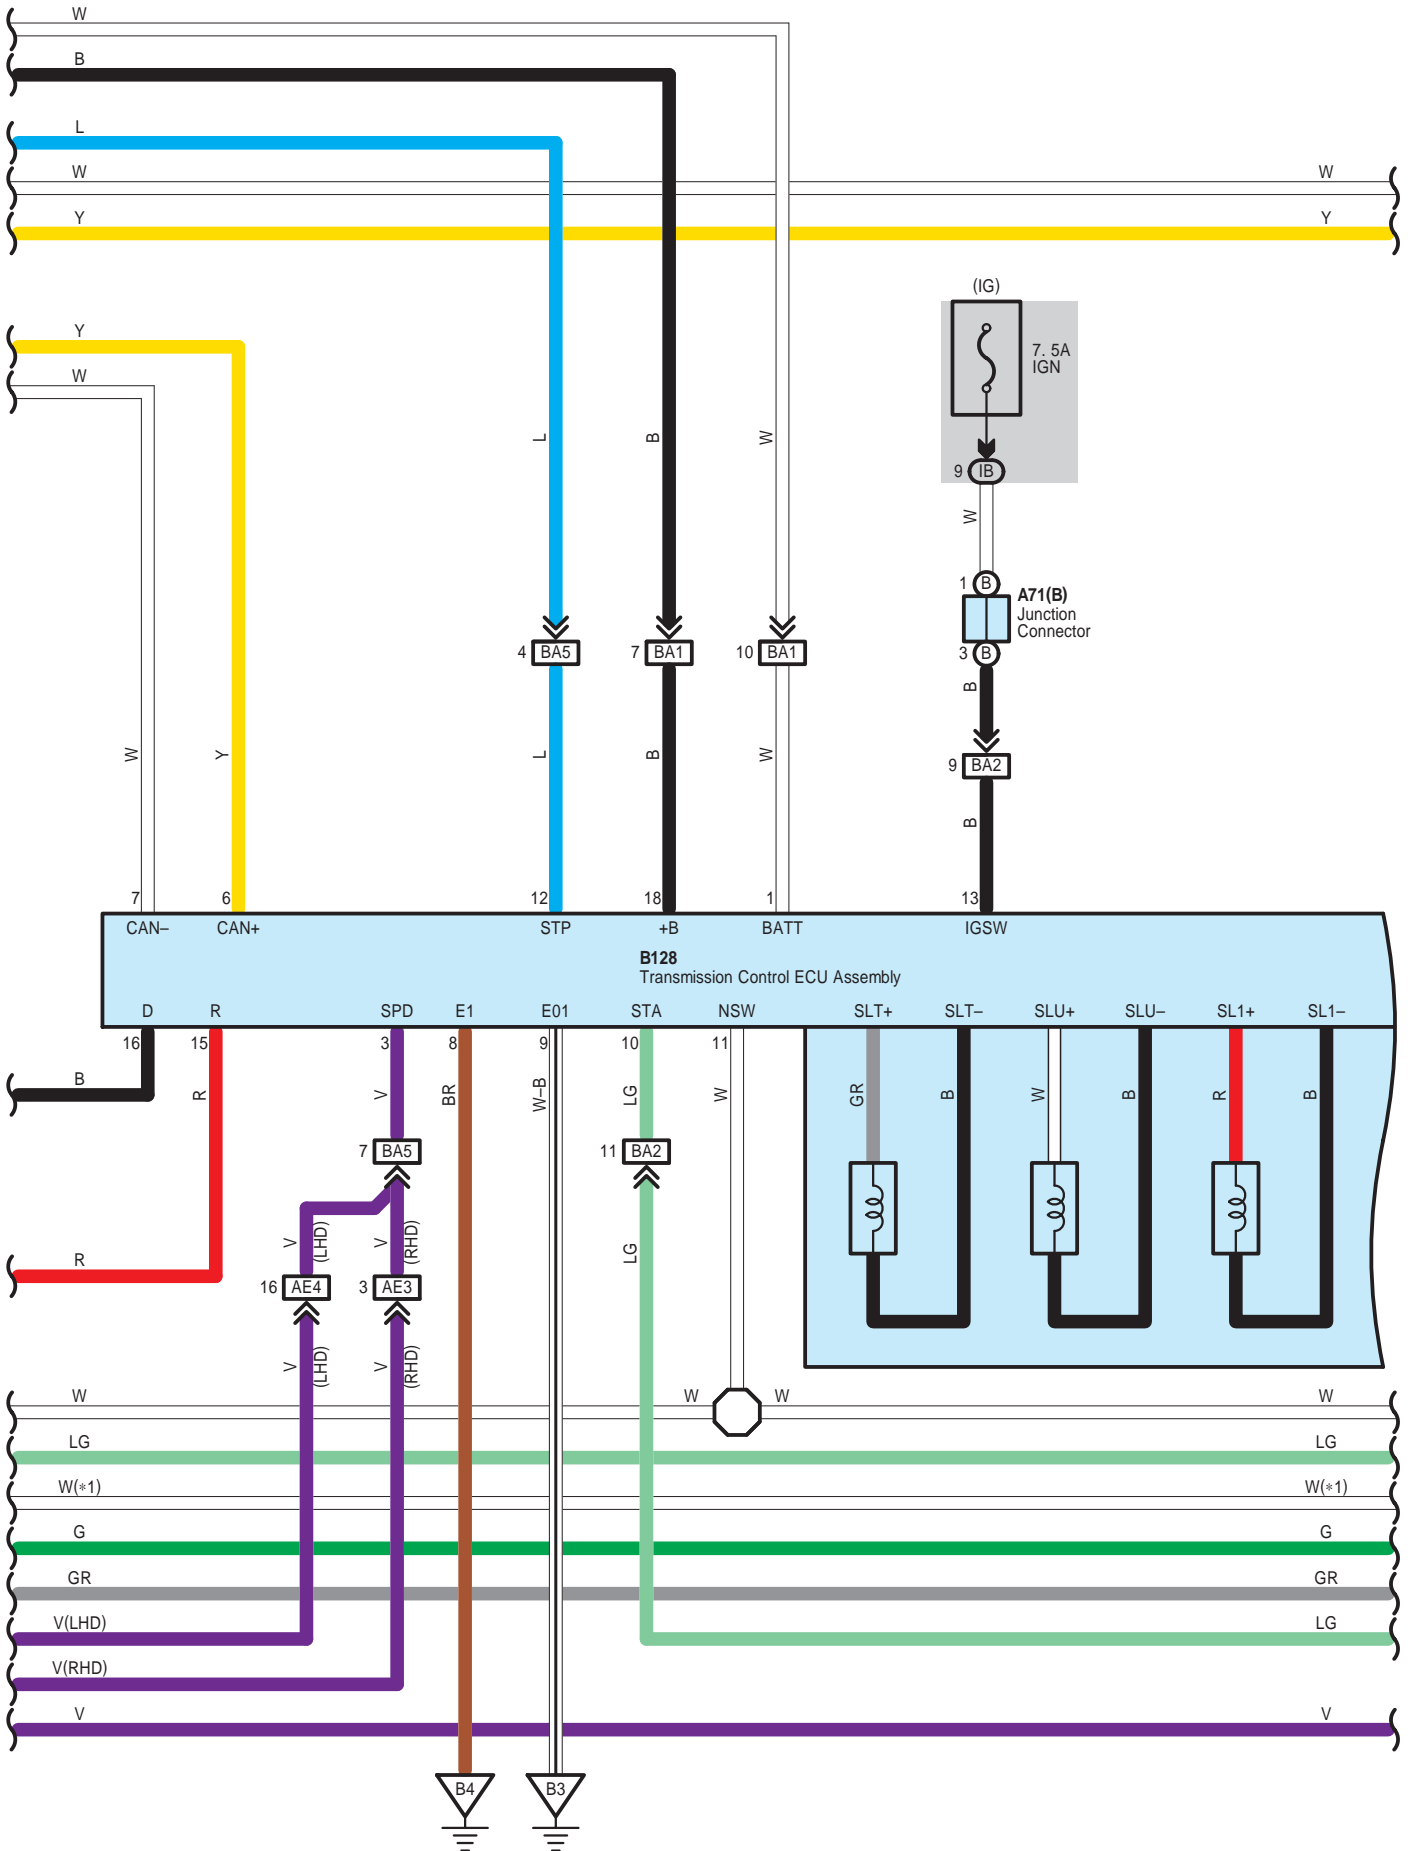

ECT and A/T Indicator <2AD-FHV>

* 1 : w/ Entry & Start System

B128
Transmission Control ECU Assembly

* 3 : Before Feb. 2010 Production
 * 4 : From Feb. 2010 Production

ECT and A/T Indicator <2AD-FHV>

A 6
Black

B 28
Gray

ECT and A/T Indicator <2AD-FHV>

B 32
Black

B 42
Gray

B107
Black

B128
Gray

E 5
White

E 10
Black