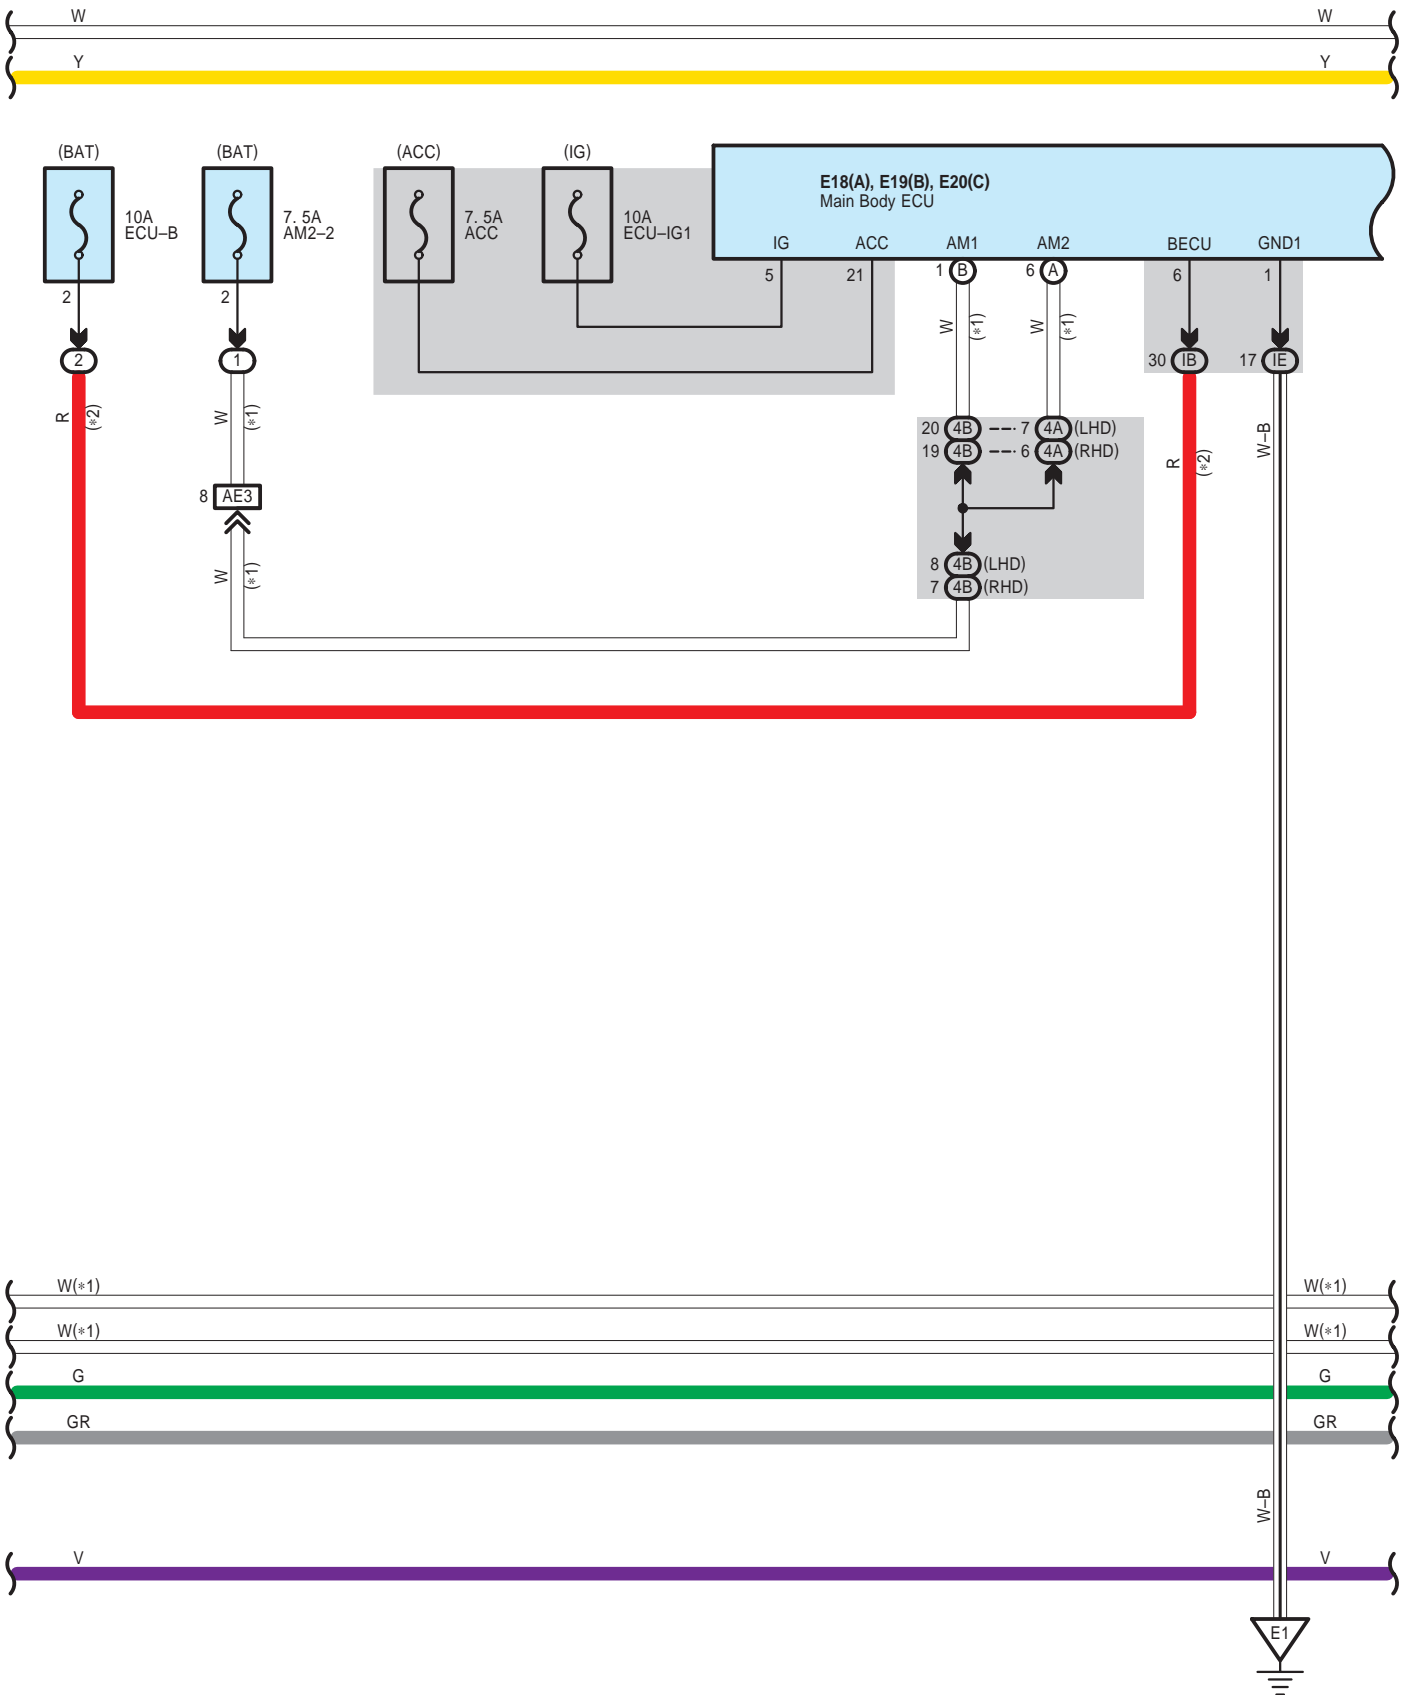

ECT and A/T Indicator <2AD-FHV>

* 1 : w/ Entry & Start System

B128
Transmission Control ECU Assembly

* 3 : Before Feb. 2010 Production
 * 4 : From Feb. 2010 Production

ECT and A/T Indicator <2AD-FHV>

A 6
Black

B 28
Gray

ECT and A/T Indicator <2AD-FHV>

B 32
Black

B 42
Gray

B107
Black

B128
Gray

E 5
White

E 10
Black