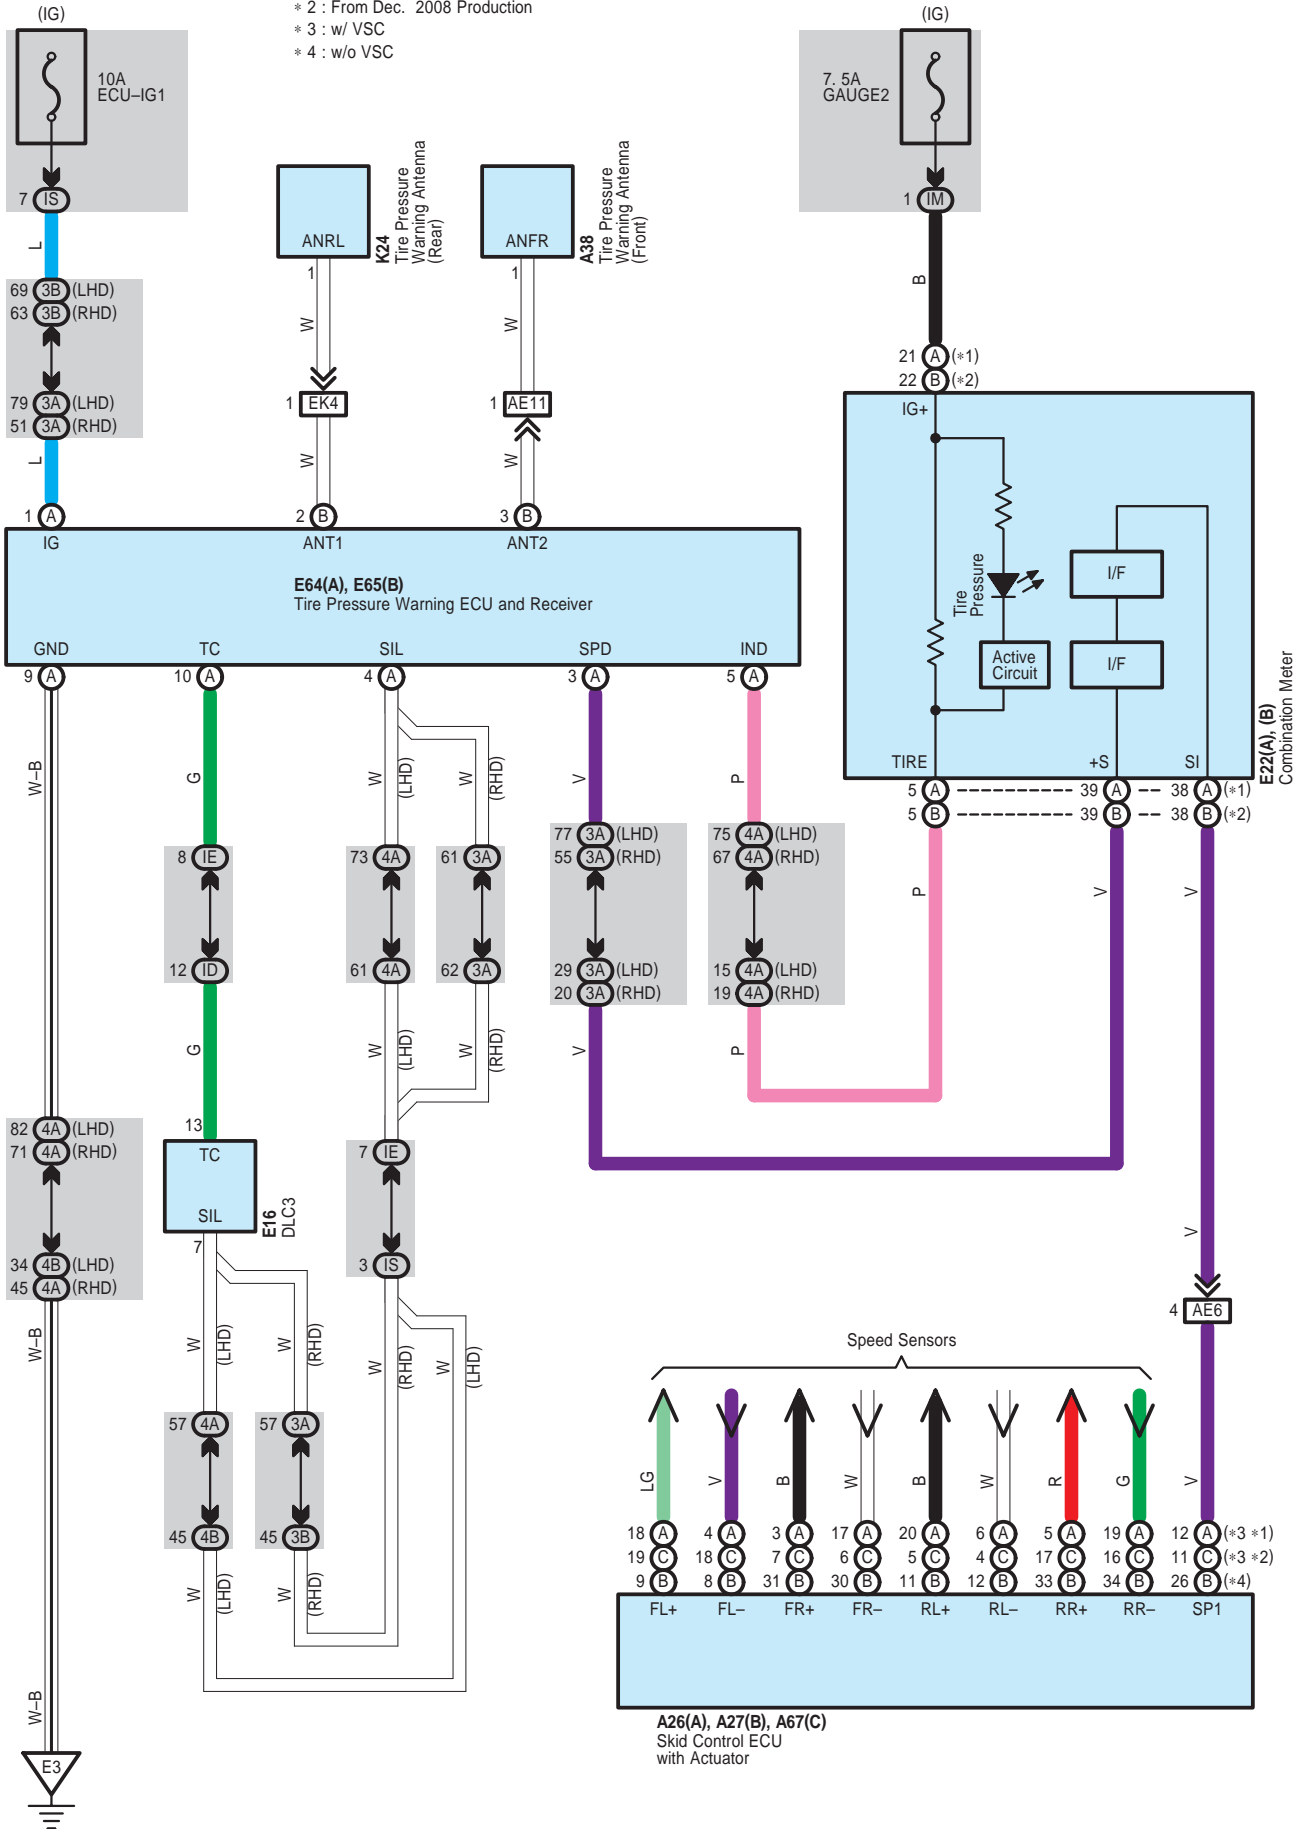

# Tire Pressure Warning System

- \* 1 : Before Dec. 2008 Production
- \* 2 : From Dec. 2008 Production
- \* 3 : w/ VSC
- \* 4 : w/o VSC

Tire Pressure Warning System

A 26  
Black

A 27  
Black

A 38  
Gray

A 67  
Black

E 16  
White

E 22  
White

E 64  
Black

E 65  
White

K 24  
Blue

Tire Pressure Warning System

3A

White

3B

White

4A

White

4B

White

ID

White