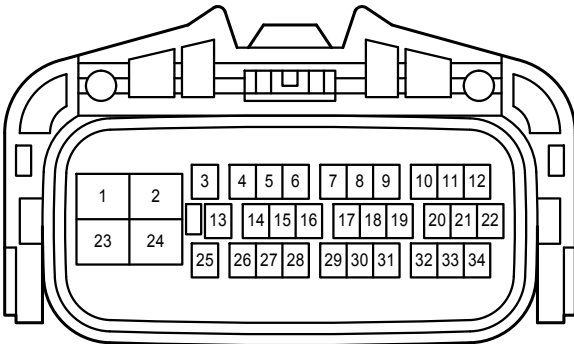

# Tire Pressure Warning System

- \* 1 : Before Dec. 2008 Production
- \* 2 : From Dec. 2008 Production
- \* 3 : w/ VSC
- \* 4 : w/o VSC

Tire Pressure Warning System

A 26  
Black

A 27  
Black

A 38  
Gray

A 67  
Black

E 16  
White

E 22  
White

E 64  
Black

E 65  
White

K 24  
Blue

Tire Pressure Warning System

3A

White

3B

White

4A

White

4B

White

ID

White