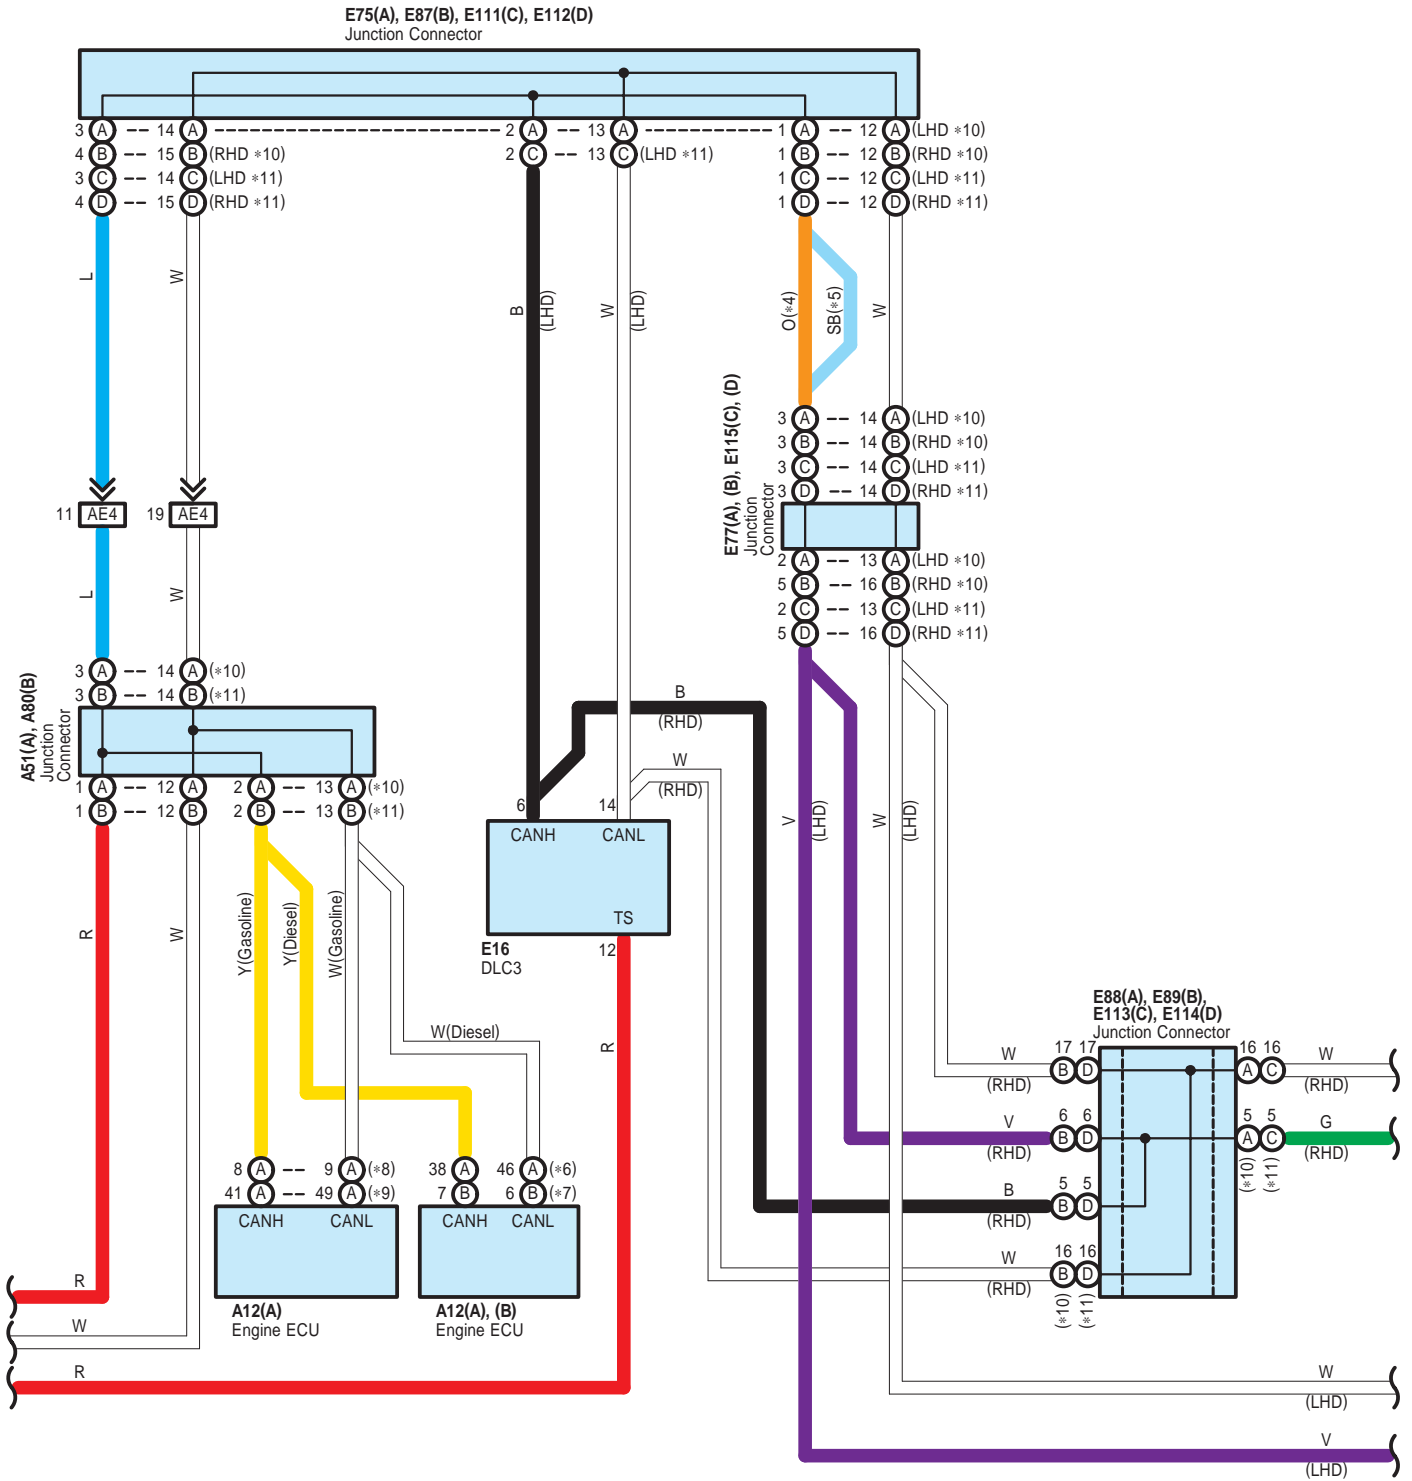

ABS <w/o VSC>

ABS <w/o VSC>

- * 4 : Before Aug. 2008 Production Except Europe, Before Dec. 2008 Production Europe
- * 5 : From Aug. 2008 Production Except Europe, From Dec. 2008 Production Europe

- * 1 : Australia
- * 2 : RHD Except Australia
- * 3 : Europe
- * 4 : Before Aug. 2008 Production Except Europe, Before Dec. 2008 Production Europe
- * 5 : From Aug. 2008 Production Except Europe, From Dec. 2008 Production Europe
- * 6 : Before Dec. 2008 Production Diesel
- * 7 : From Dec. 2008 Production Diesel
- * 8 : 3ZR-FAE
- * 9 : Except 3ZR-FAE
- * 10 : Before Feb. 2010 Production
- * 11 : From Feb. 2010 Production

ABS <w/o VSC>

A 80
Gray

E 16
White

E 22
White

E 75
Gray

E 76
Black

E 77
Gray

E 87
Gray

E 88
Blue

E 89
Blue

E111
Gray

E112
Gray

E113
Black

E114
Black

E115
Gray

K 7
White

K 28
White

K 29
White

W 1
Black

AE4
Gray

AK1
White

WK1
White

XK1
White