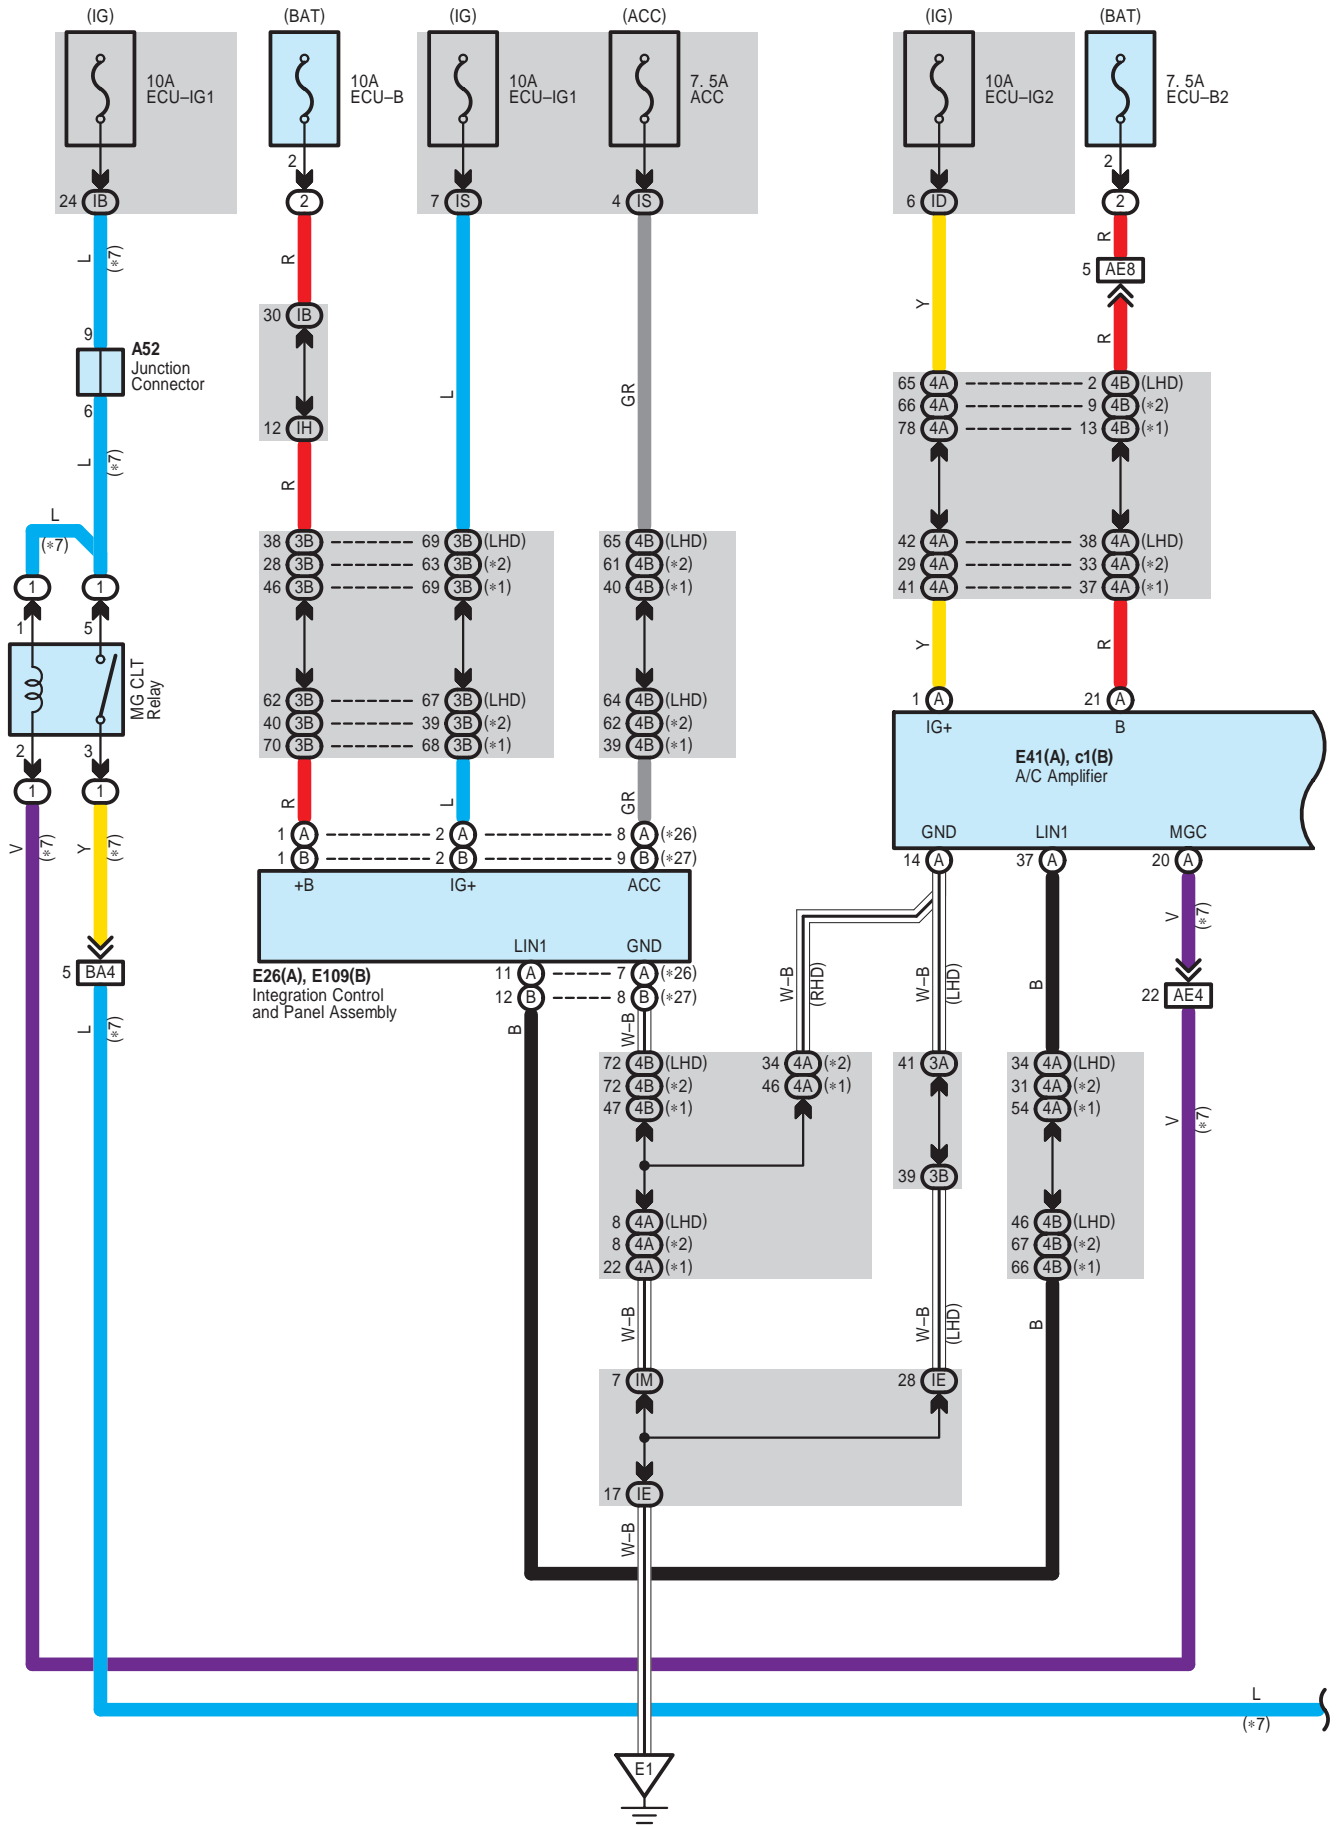

Automatic Air Conditioner

c1(B)
A/C Blower Assembly

Automatic Air Conditioner

- * 5 : Diesel Except Cold Area Spec.
- *14 : Before Dec. 2008 Production Europe
- *15 : From Dec. 2008 Production Europe
- *16 : 3ZR-FAE Cold Area Spec.
- *19 : From Dec. 2008 Production Diesel Except A/T
- *21 : Diesel Except Cold Area Spec. Except A/T
- *22 : Australia From Aug. 2008 Production
- *23 : Except *22

Automatic Air Conditioner

- * 4 : Diesel
- * 5 : Diesel Except Cold Area Spec.
- * 6 : 2AZ-FE, 1AZ-FE
- * 7 : 2GR-FE
- *11 : From Aug. 2008 Production 2GR-FE
- *12 : Except *11
- *13 : 3ZR-FAE
- *14 : Before Dec. 2008 Production Europe
- *15 : From Dec. 2008 Production Europe
- *16 : 3ZR-FAE Cold Area Spec.
- *19 : From Dec. 2008 Production Diesel Except A/T
- *20 : *15 Diesel Cold Area Spec. Except A/T
- *21 : Diesel Except Cold Area Spec. Except A/T
- *24 : Before Feb. 2010 Production
- *25 : From Feb. 2010 Production