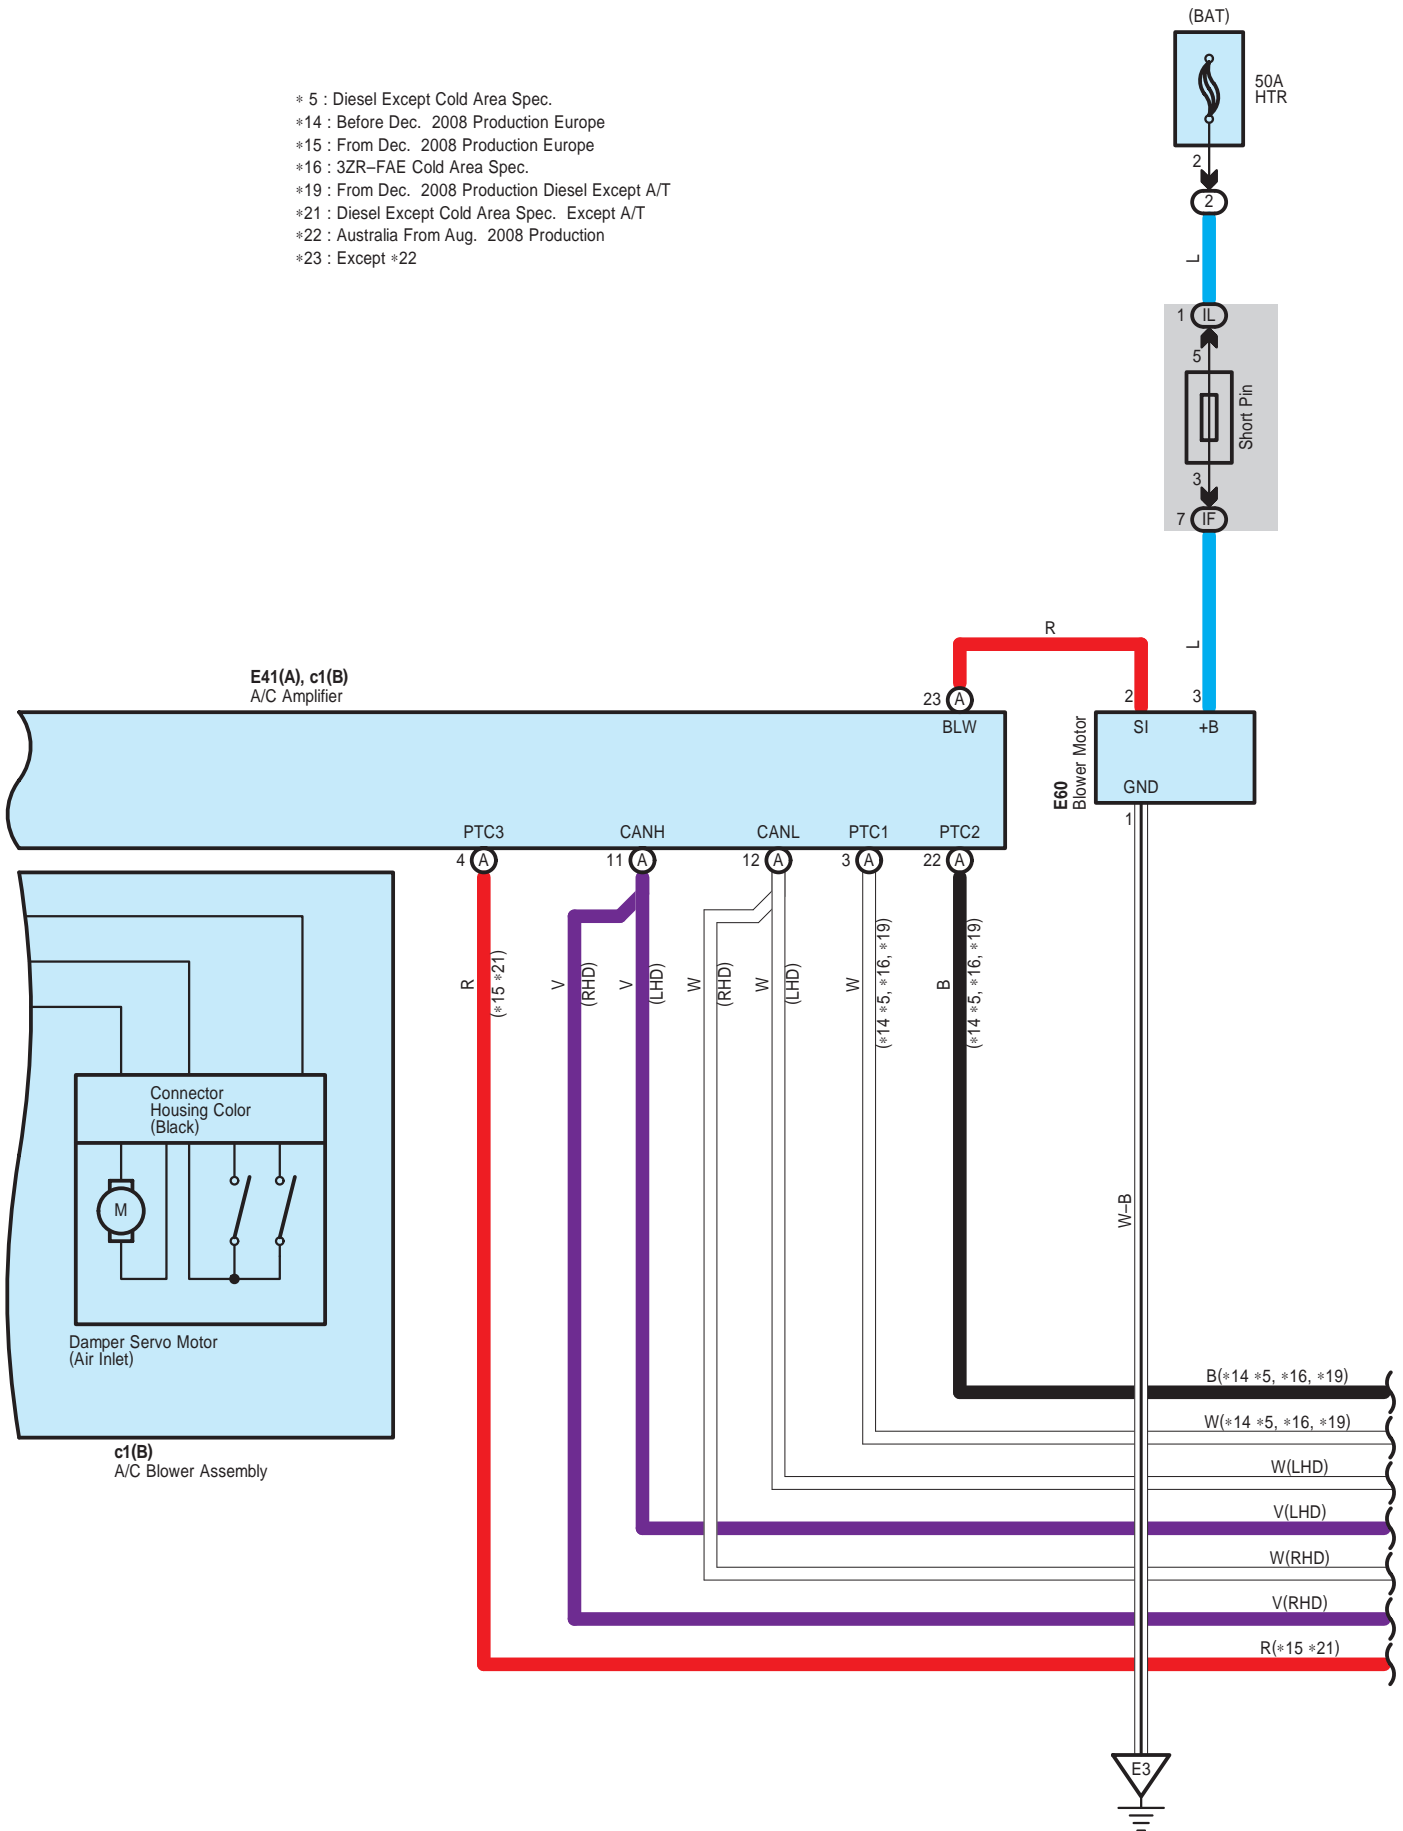

Automatic Air Conditioner

c1(B)
A/C Blower Assembly

Automatic Air Conditioner

- * 5 : Diesel Except Cold Area Spec.
- *14 : Before Dec. 2008 Production Europe
- *15 : From Dec. 2008 Production Europe
- *16 : 3ZR-FAE Cold Area Spec.
- *19 : From Dec. 2008 Production Diesel Except A/T
- *21 : Diesel Except Cold Area Spec. Except A/T
- *22 : Australia From Aug. 2008 Production
- *23 : Except *22