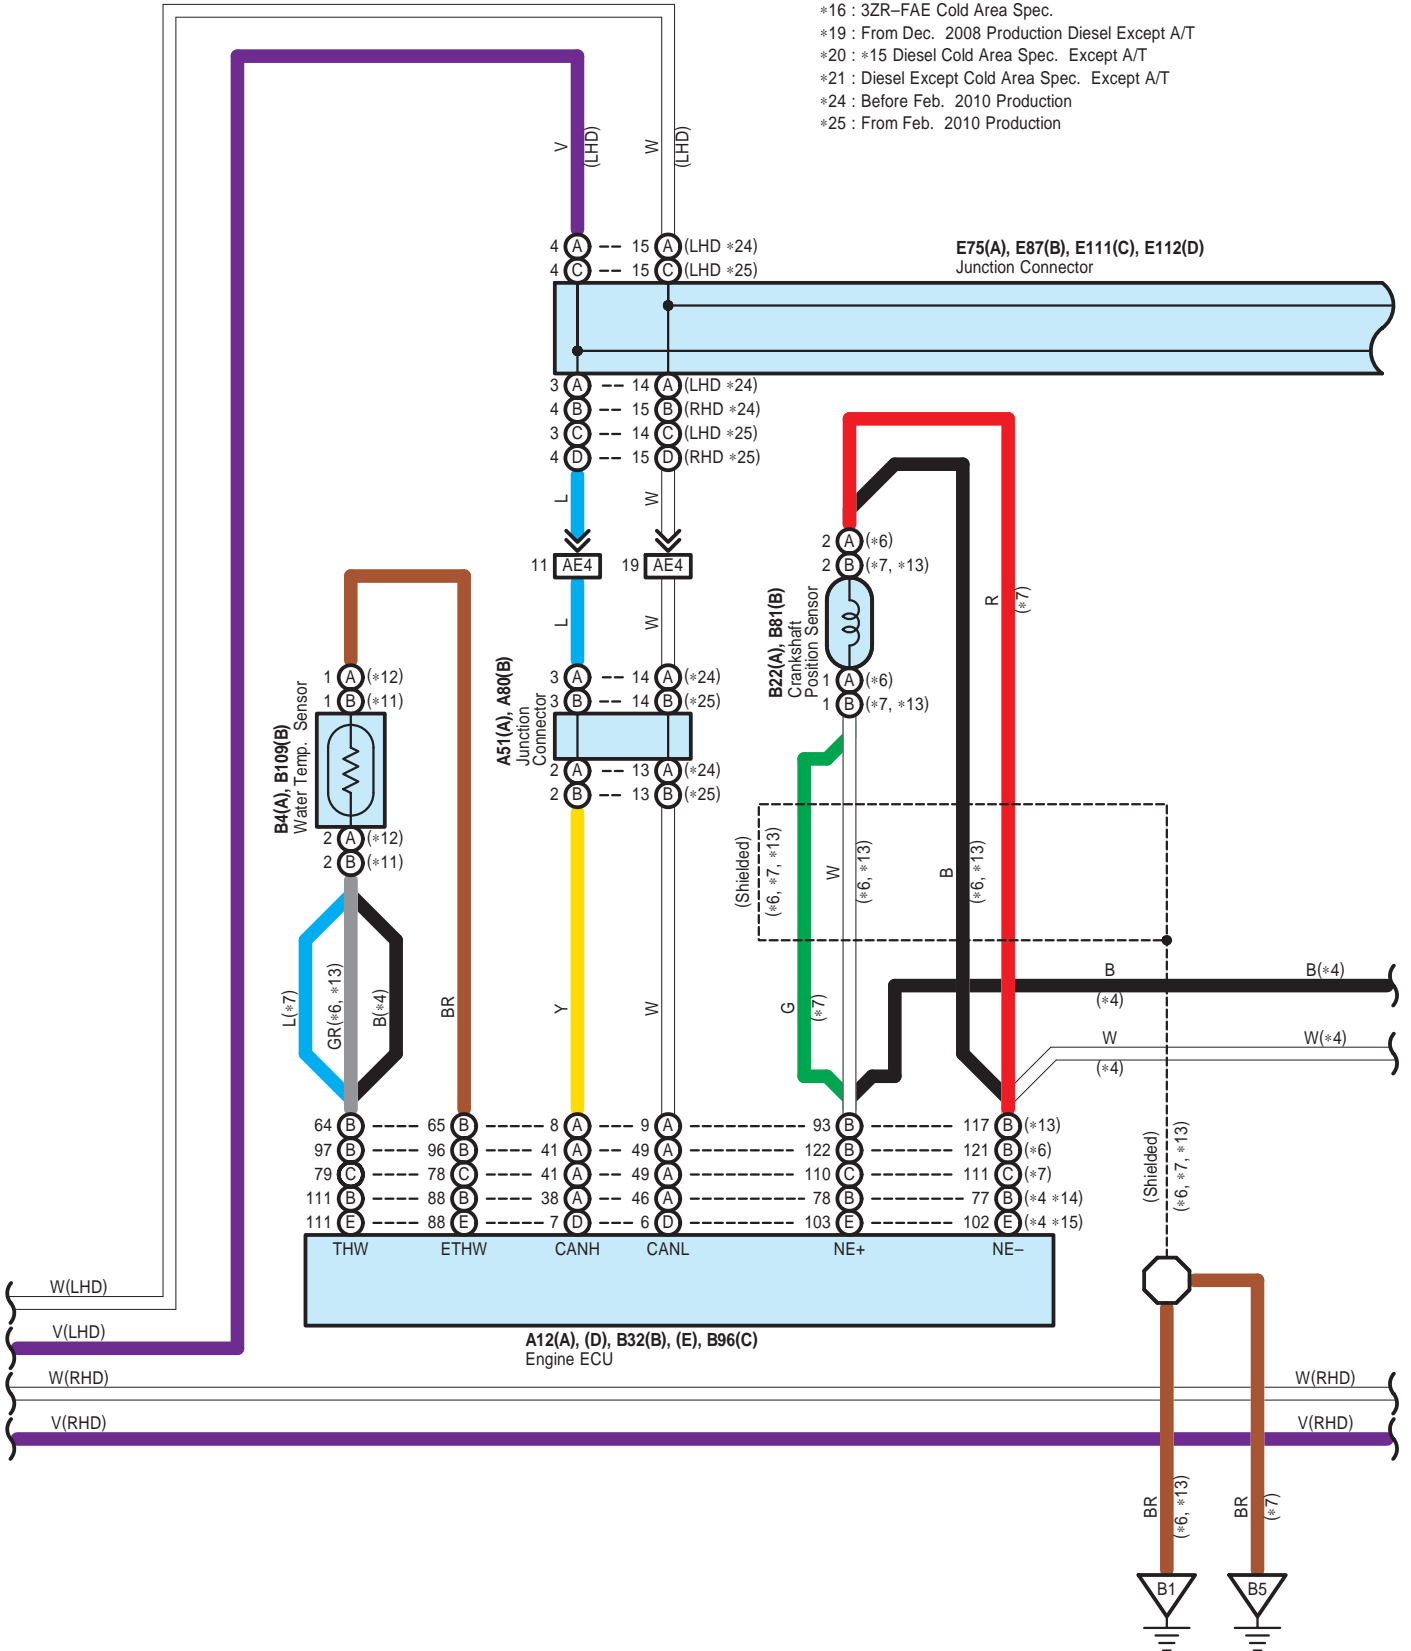

Automatic Air Conditioner

- 4 : Diesel
- 5 : Diesel Except Cold Area Spec.
- 6 : 2AZ-FE, 1AZ-FE
- 7 : 2GR-FE
- *11 : From Aug. 2008 Production 2GR-FE
- *12 : Except *11
- *13 : 3ZR-FAE
- *14 : Before Dec. 2008 Production Europe
- *15 : From Dec. 2008 Production Europe
- *16 : 3ZR-FAE Cold Area Spec.
- *19 : From Dec. 2008 Production Diesel Except A/T
- *20 : *15 Diesel Cold Area Spec. Except A/T
- *21 : Diesel Except Cold Area Spec. Except A/T
- *24 : Before Feb. 2010 Production
- *25 : From Feb. 2010 Production