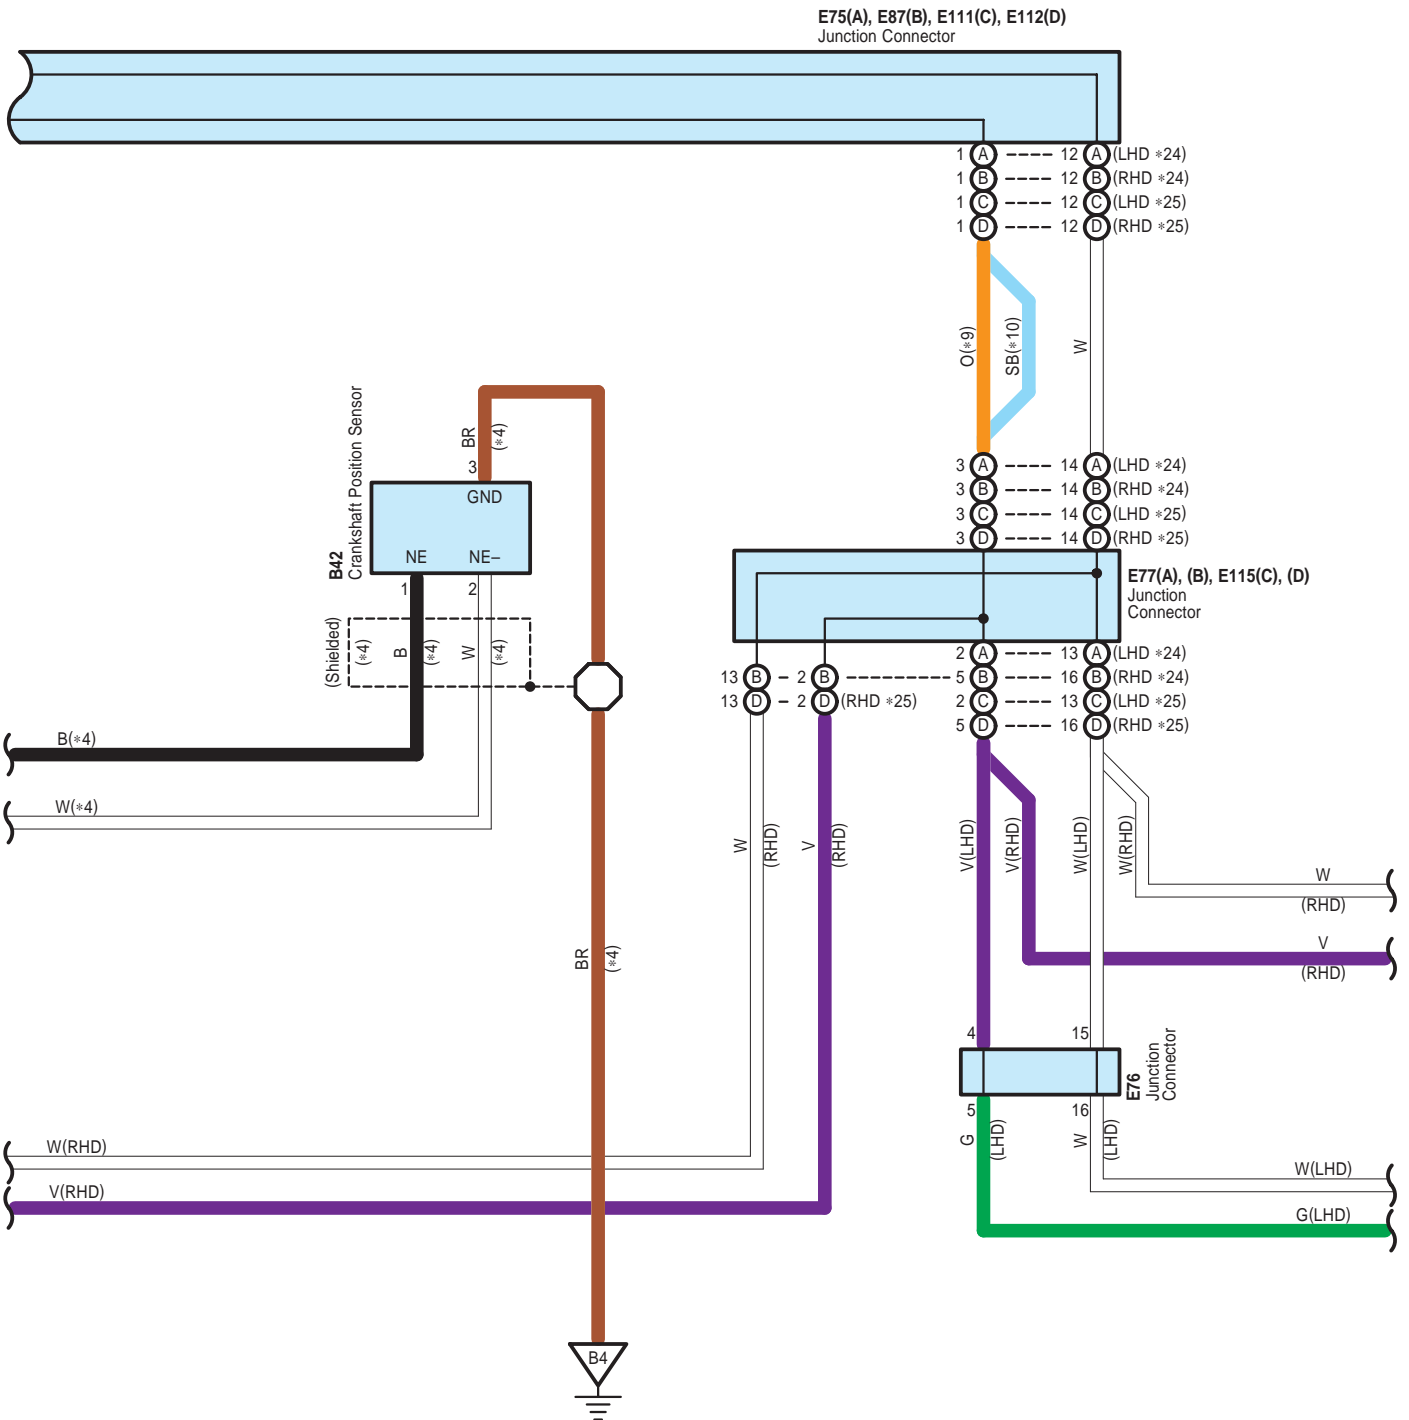

Automatic Air Conditioner

- 1 : Australia
- 2 : RHD Except Australia
- 4 : Diesel
- 9 : Before Aug. 2008 Production Except Europe, Before Dec. 2008 Production Europe
- 10 : From Aug. 2008 Production Except Europe, From Dec. 2008 Production Europe
- 24 : Before Feb. 2010 Production
- 25 : From Feb. 2010 Production