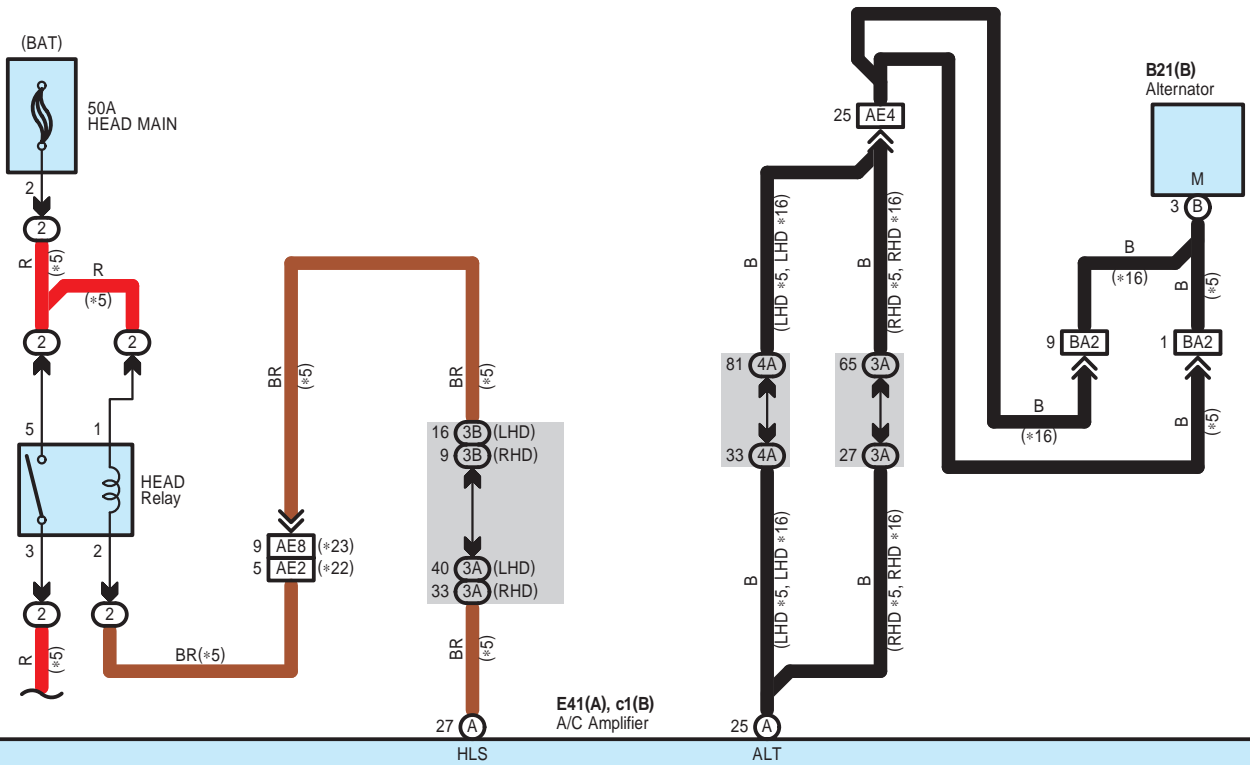

Automatic Air Conditioner

c1(B)
A/C Blower Assembly

Automatic Air Conditioner

- * 5 : Diesel Except Cold Area Spec.
- *14 : Before Dec. 2008 Production Europe
- *15 : From Dec. 2008 Production Europe
- *16 : 3ZR-FAE Cold Area Spec.
- *19 : From Dec. 2008 Production Diesel Except A/T
- *21 : Diesel Except Cold Area Spec. Except A/T
- *22 : Australia From Aug. 2008 Production
- *23 : Except *22