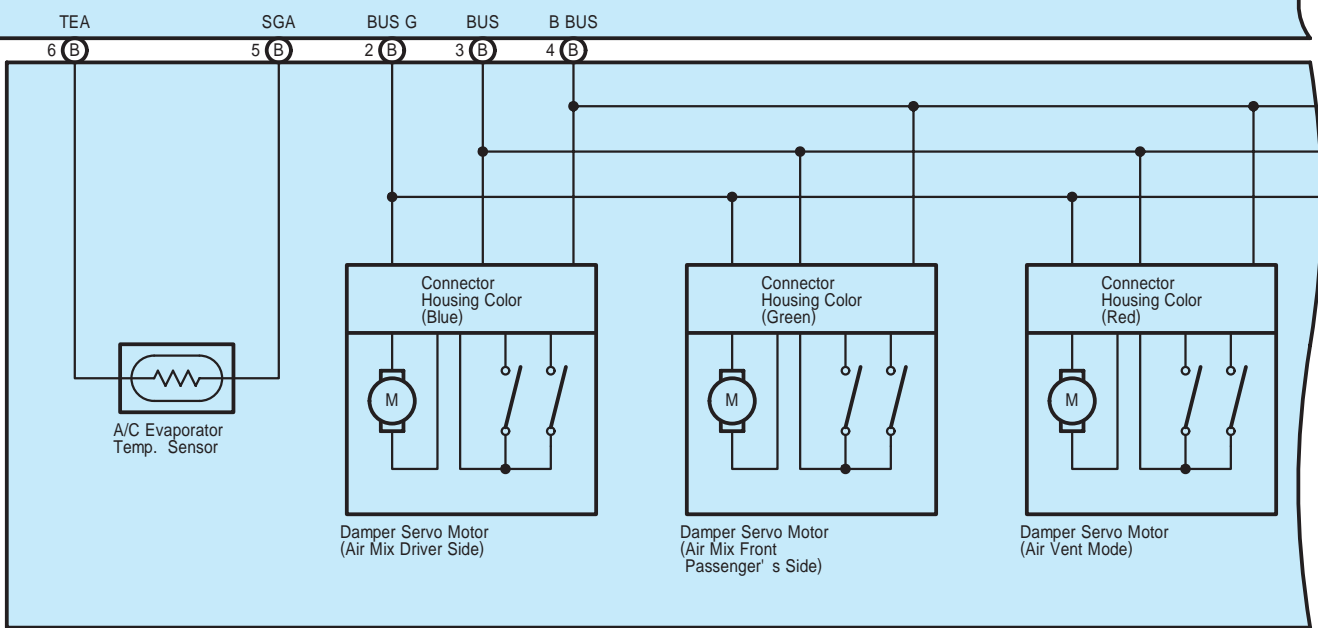

Automatic Air Conditioner

c1(B)
A/C Blower Assembly

Automatic Air Conditioner

- * 5 : Diesel Except Cold Area Spec.
- *14 : Before Dec. 2008 Production Europe
- *15 : From Dec. 2008 Production Europe
- *16 : 3ZR-FAE Cold Area Spec.
- *19 : From Dec. 2008 Production Diesel Except A/T
- *21 : Diesel Except Cold Area Spec. Except A/T
- *22 : Australia From Aug. 2008 Production
- *23 : Except *22