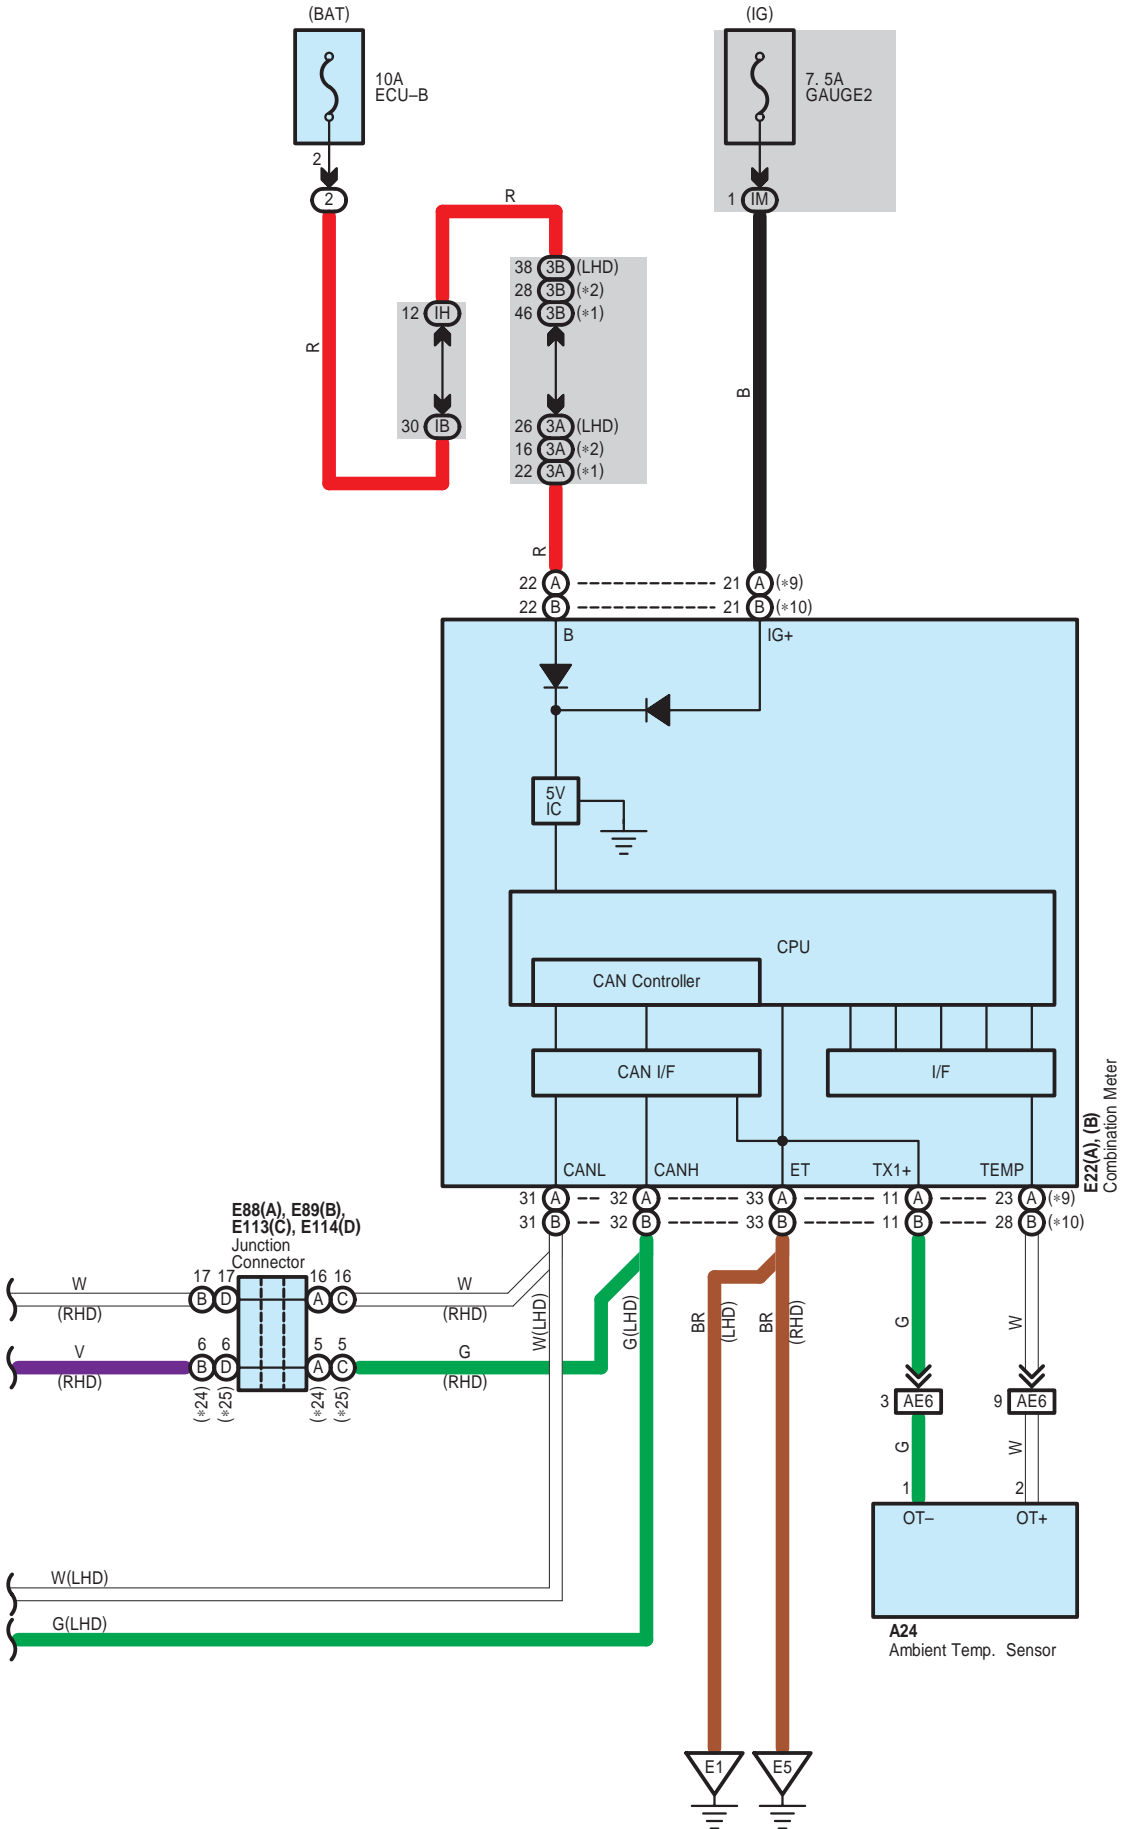

Automatic Air Conditioner