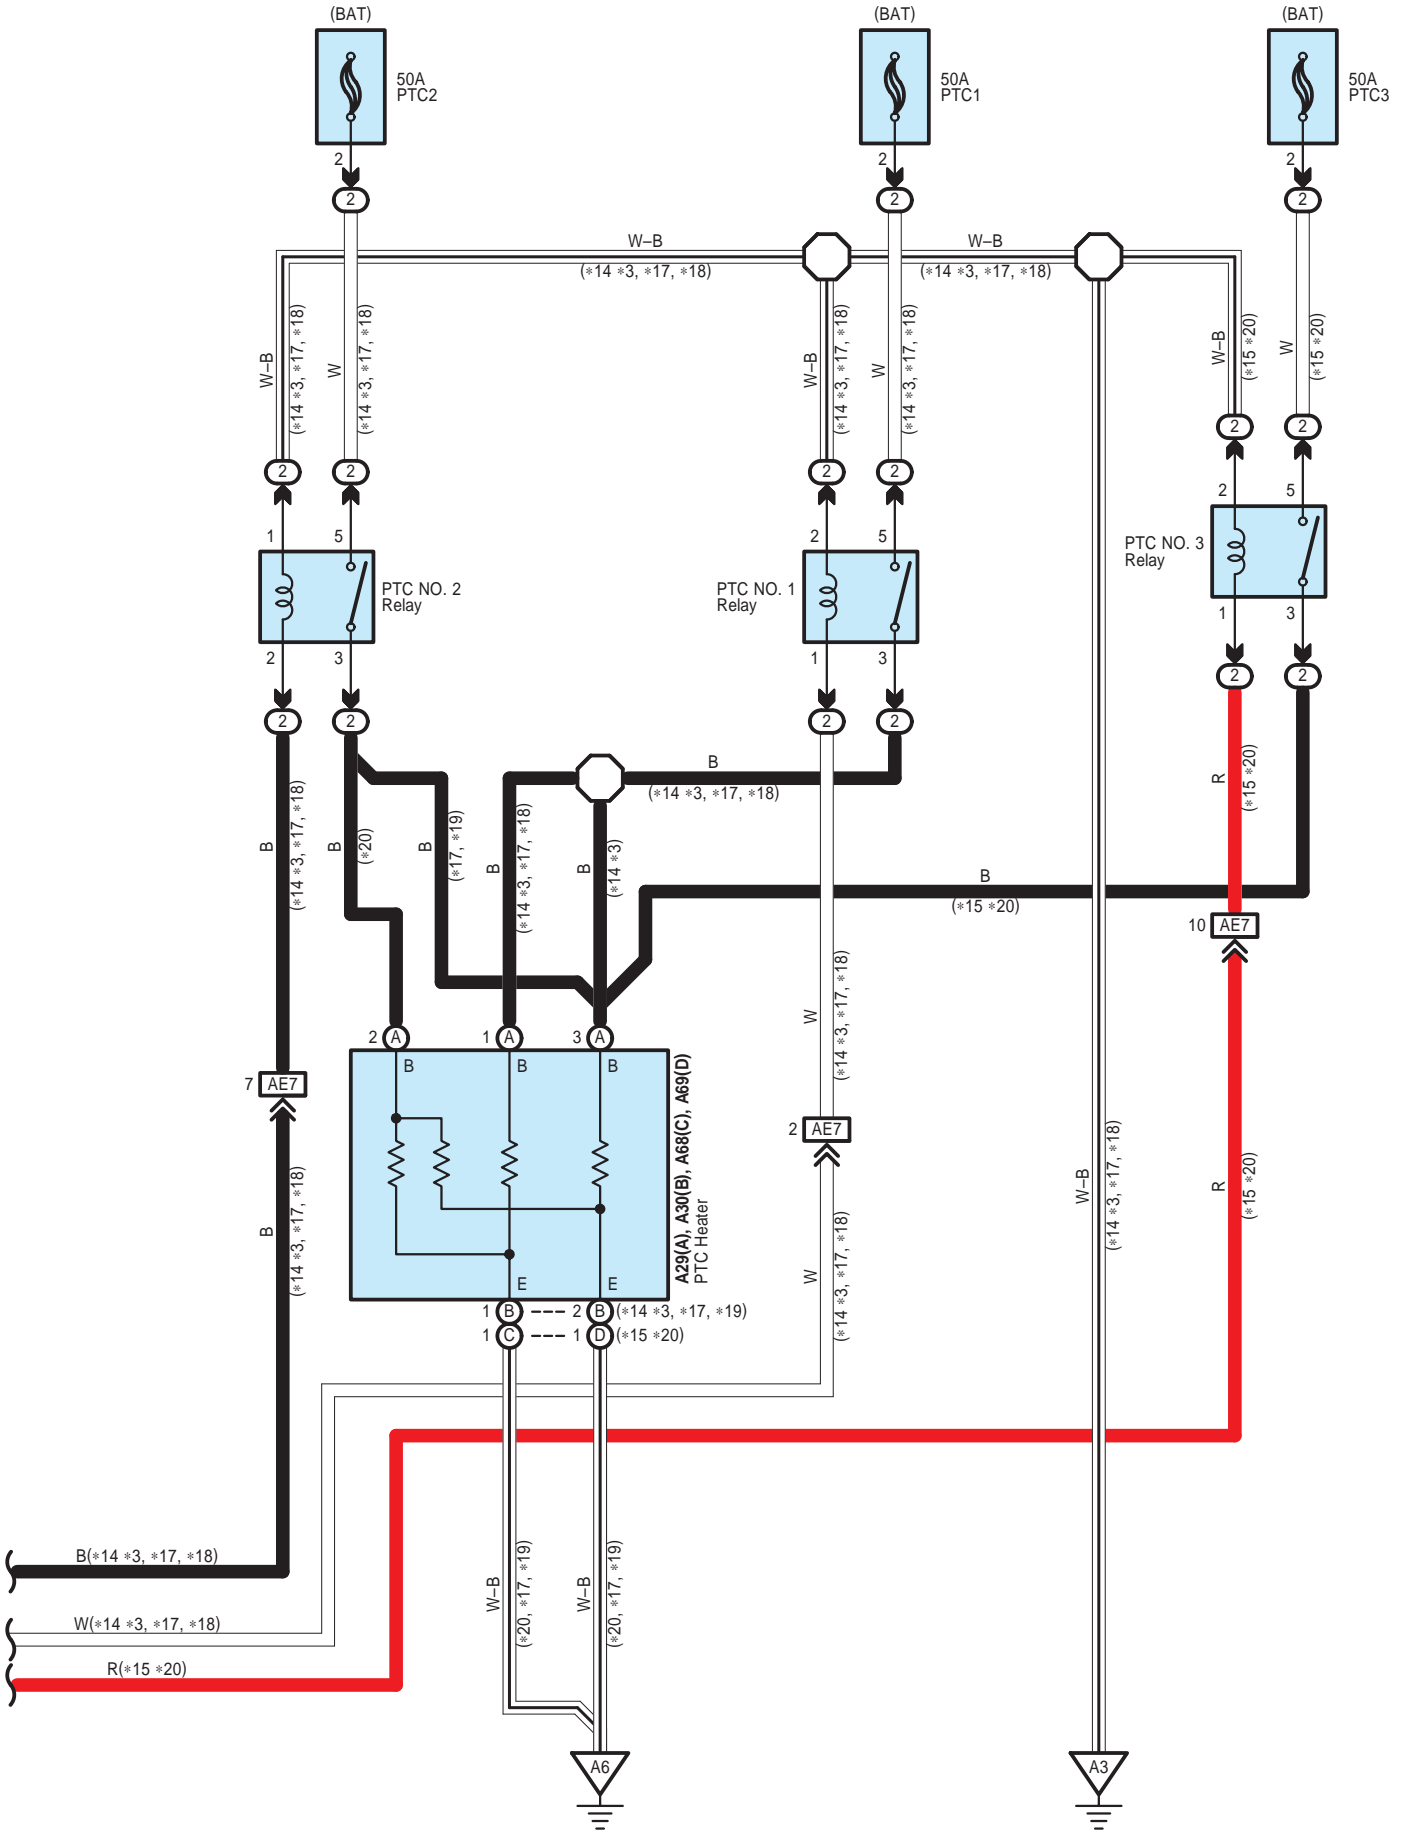

- * 1 : Australia
- * 2 : RHD Except Australia
- * 3 : Diesel Except Cold Area Spec.
- * 9 : Before Aug. 2008 Production Except Europe,
Before Dec. 2008 Production Europe
- *10 : From Aug. 2008 Production Except Europe,
From Dec. 2008 Production Europe
- *14 : Before Dec. 2008 Production Europe
- *15 : From Dec. 2008 Production Europe
- *17 : 3ZR-FAE Cold Area Spec.
- *18 : From Dec. 2008 Production Diesel Except A/T
- *20 : Diesel Except Cold Area Spec. Except A/T
- *23 : Before Feb. 2010 Production
- *24 : From Feb. 2010 Production

E75(A), E87(B), E111(C), E112(D)
Junction Connector

E29
A/C SW
Max Hot SW

E112
Gray

E115
Gray

E116
White

E117
White

3A
White

3B
White

4A
White

4B
White

1B
White

1D
White

1E
White

1F
White

1L
White