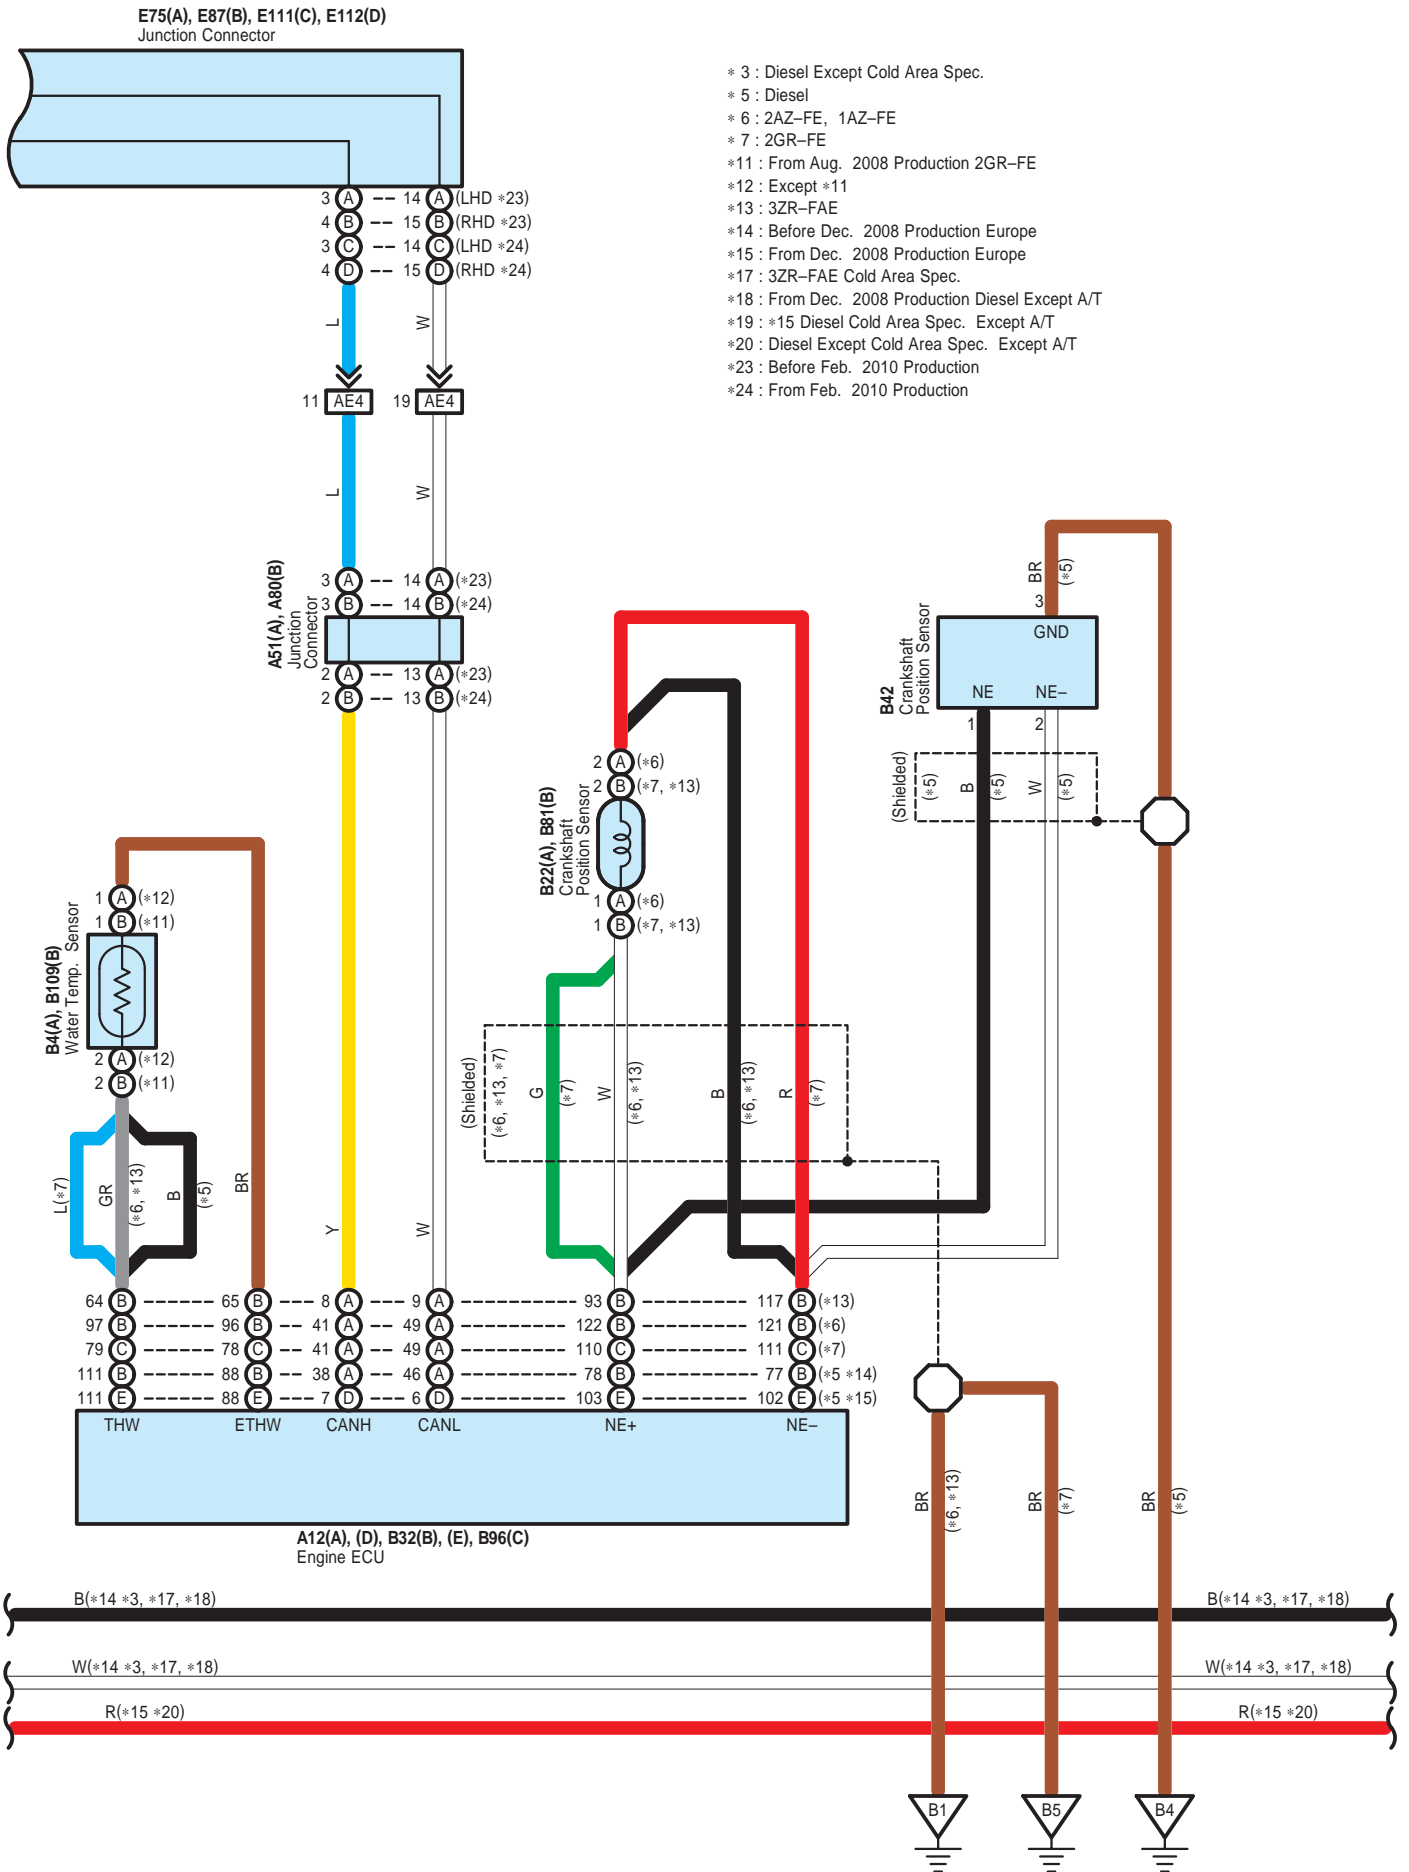

- * 1 : Australia
- * 2 : RHD Except Australia
- * 3 : Diesel Except Cold Area Spec.
- * 9 : Before Aug. 2008 Production Except Europe,
Before Dec. 2008 Production Europe
- *10 : From Aug. 2008 Production Except Europe,
From Dec. 2008 Production Europe
- *14 : Before Dec. 2008 Production Europe
- *15 : From Dec. 2008 Production Europe
- *17 : 3ZR-FAE Cold Area Spec.
- *18 : From Dec. 2008 Production Diesel Except A/T
- *20 : Diesel Except Cold Area Spec. Except A/T
- *23 : Before Feb. 2010 Production
- *24 : From Feb. 2010 Production

E75(A), E87(B), E111(C), E112(D)
Junction Connector

E29
A/C SW
Max Hot SW

E112
Gray

E115
Gray

E116
White

E117
White

3A
White

3B
White

4A
White

4B
White

1B
White

1D
White

1E
White

1F
White

1L
White