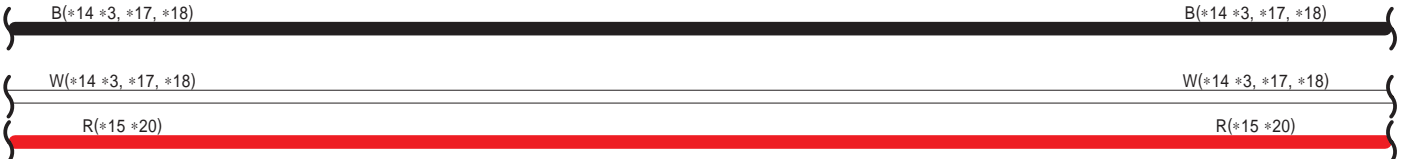

- * 1 : Australia
- * 2 : RHD Except Australia
- * 3 : Diesel Except Cold Area Spec.
- * 9 : Before Aug. 2008 Production Except Europe,
Before Dec. 2008 Production Europe
- *10 : From Aug. 2008 Production Except Europe,
From Dec. 2008 Production Europe
- *14 : Before Dec. 2008 Production Europe
- *15 : From Dec. 2008 Production Europe
- *17 : 3ZR-FAE Cold Area Spec.
- *18 : From Dec. 2008 Production Diesel Except A/T
- *20 : Diesel Except Cold Area Spec. Except A/T
- *23 : Before Feb. 2010 Production
- *24 : From Feb. 2010 Production

E75(A), E87(B), E111(C), E112(D)
Junction Connector

E29
A/C SW
Max Hot SW

E112
Gray

E115
Gray

E116
White

E117
White

3A
White

3B
White

4A
White

4B
White

1B
White

1D
White

1E
White

1F
White

1L
White