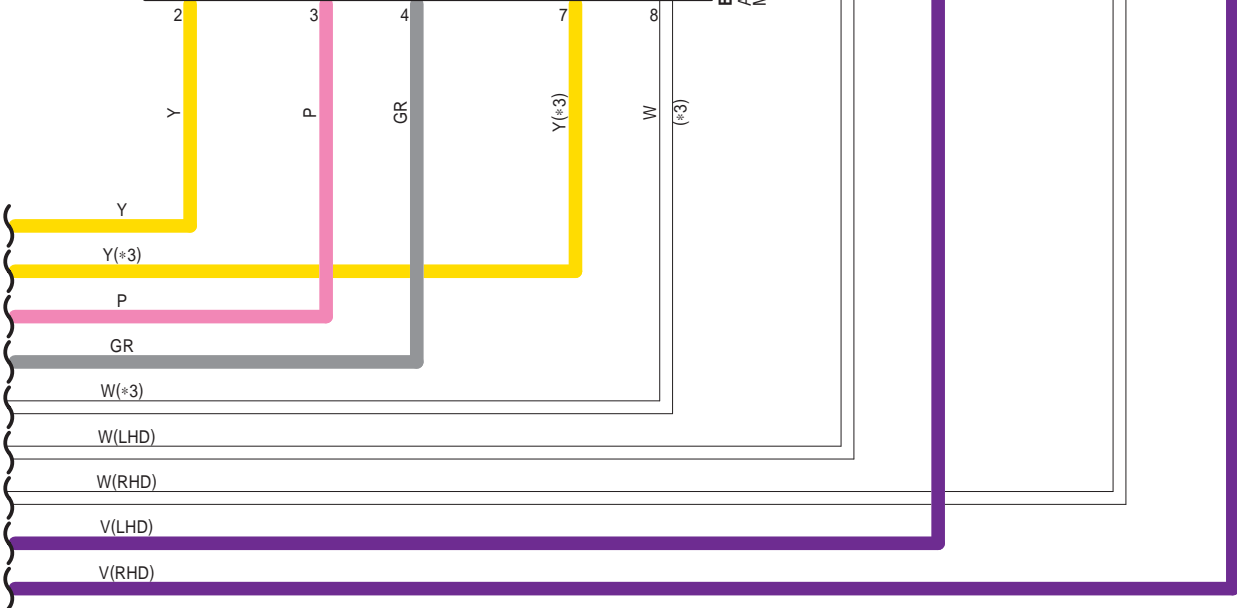

- * 1 : Australia
- * 2 : RHD Except Australia
- * 3 : Diesel Except Cold Area Spec.
- * 9 : Before Aug. 2008 Production Except Europe,
Before Dec. 2008 Production Europe
- *10 : From Aug. 2008 Production Except Europe,
From Dec. 2008 Production Europe
- *14 : Before Dec. 2008 Production Europe
- *15 : From Dec. 2008 Production Europe
- *17 : 3ZR-FAE Cold Area Spec.
- *18 : From Dec. 2008 Production Diesel Except A/T
- *20 : Diesel Except Cold Area Spec. Except A/T
- *23 : Before Feb. 2010 Production
- *24 : From Feb. 2010 Production

E75(A), E87(B), E111(C), E112(D)
Junction Connector

E29
A/C SW
Max Hot SW

E112
Gray

E115
Gray

E116
White

E117
White

3A
White

3B
White

4A
White

4B
White

1B
White

1D
White

1E
White

1F
White

1L
White