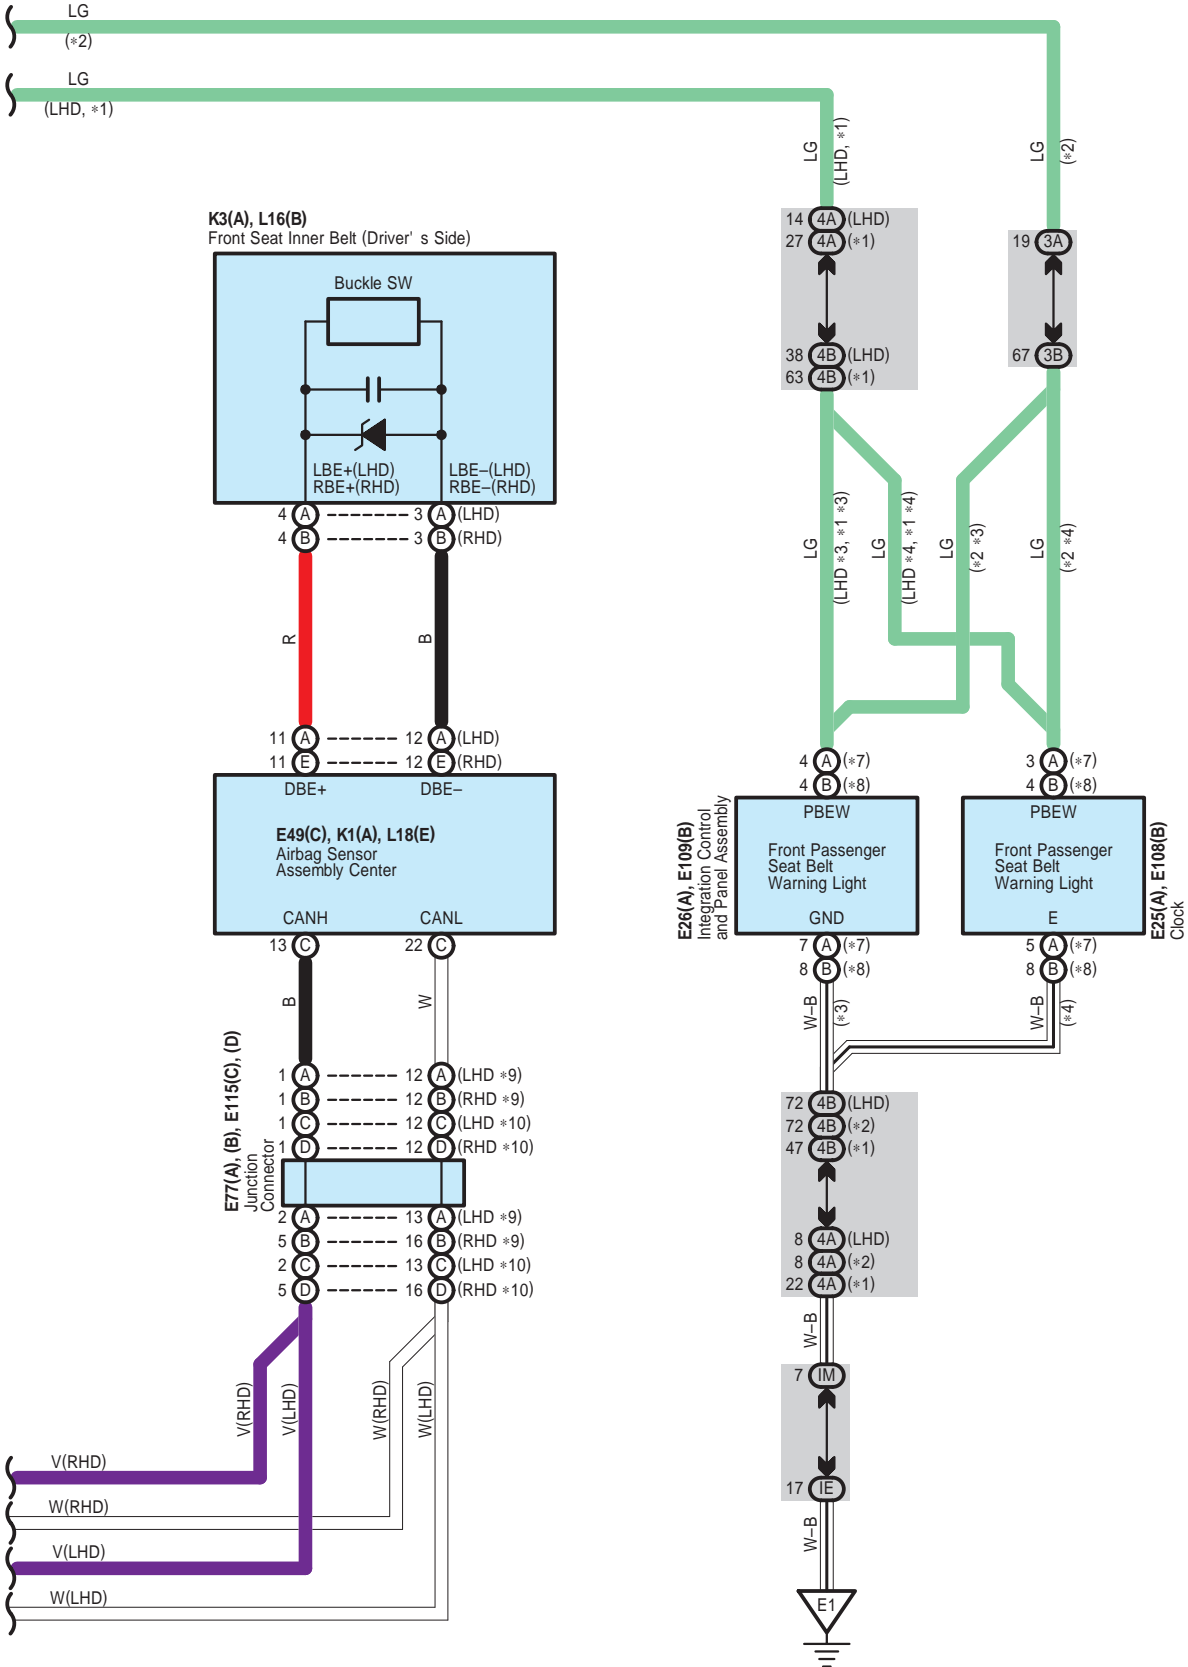

Seat Belt Warning

Seat Belt Warning

- * 1 : Australia
- * 2 : RHD Except Australia
- * 3 : Automatic A/C
- * 4 : Manual A/C
- * 5 : Before Aug. 2008 Production Except Europe, Before Dec. 2008 Production Europe
- * 6 : From Aug. 2008 Production Except Europe, From Dec. 2008 Production Europe
- * 7 : Before Aug. 2009 Production
- * 8 : From Aug. 2009 Production
- * 9 : Before Feb. 2010 Production
- * 10 : From Feb. 2010 Production

Seat Belt Warning

E 22
White

E 25
White

E 26
White

E 49
Yellow

E 76
Black

E 77
Gray

E 88
Blue

E 89
Blue

E108
Black

E109
Black

E113
Black

E114
Black

E115
Gray

K 1
Yellow

K 3
White

K 19
White

L 12
White

Seat Belt Warning

EK2
White

EL2
White