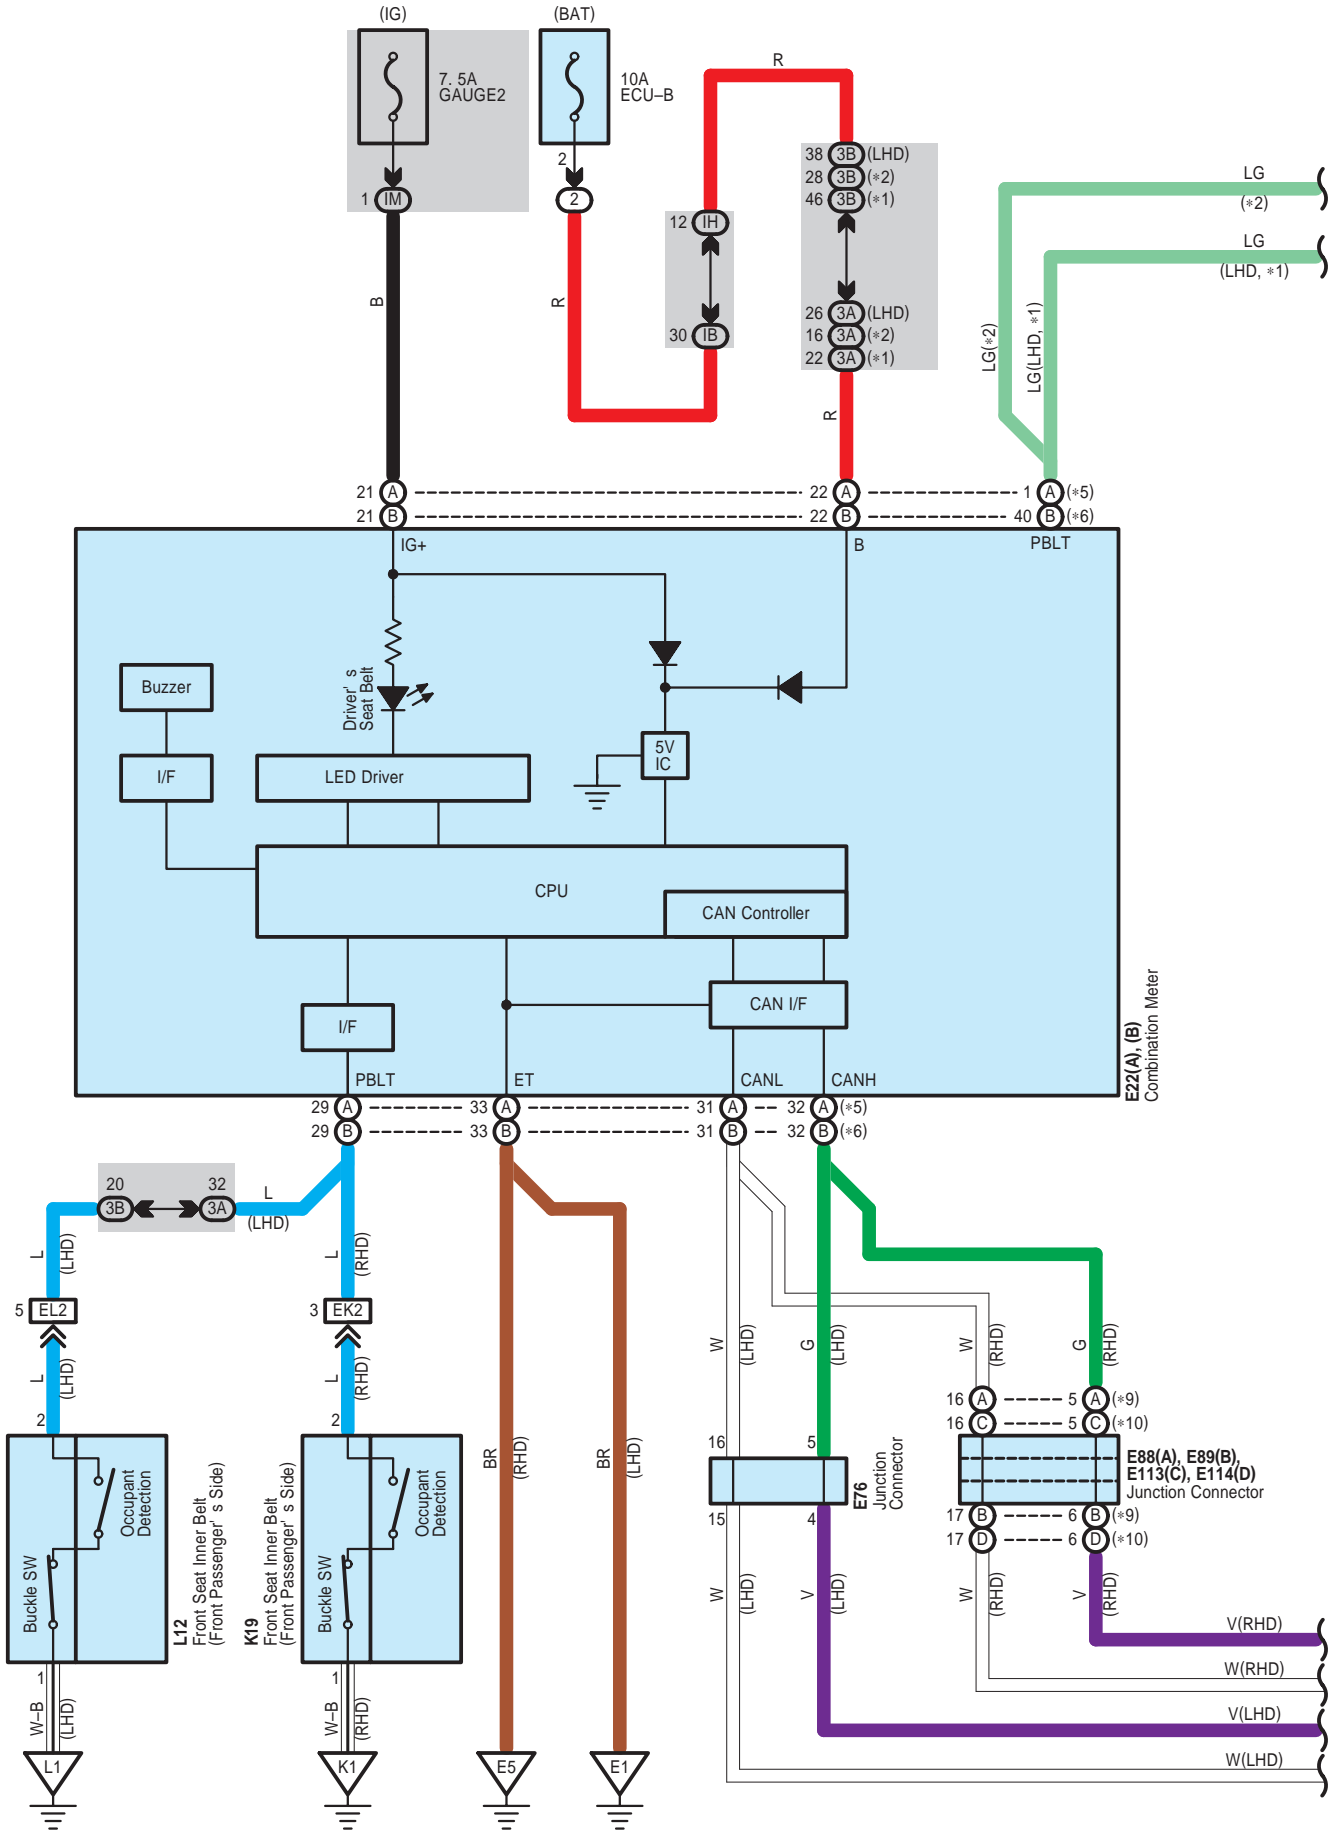

Seat Belt Warning

Seat Belt Warning

- * 1 : Australia
- * 2 : RHD Except Australia
- * 3 : Automatic A/C
- * 4 : Manual A/C
- * 5 : Before Aug. 2008 Production Except Europe, Before Dec. 2008 Production Europe
- * 6 : From Aug. 2008 Production Except Europe, From Dec. 2008 Production Europe
- * 7 : Before Aug. 2009 Production
- * 8 : From Aug. 2009 Production
- * 9 : Before Feb. 2010 Production
- * 10 : From Feb. 2010 Production

Seat Belt Warning

E 22
White

E 25
White

E 26
White

E 49
Yellow

E 76
Black

E 77
Gray

E 88
Blue

E 89
Blue

E108
Black

E109
Black

E113
Black

E114
Black

E115
Gray

K 1
Yellow

K 3
White

K 19
White

L 12
White

Seat Belt Warning

EK2
White

EL2
White