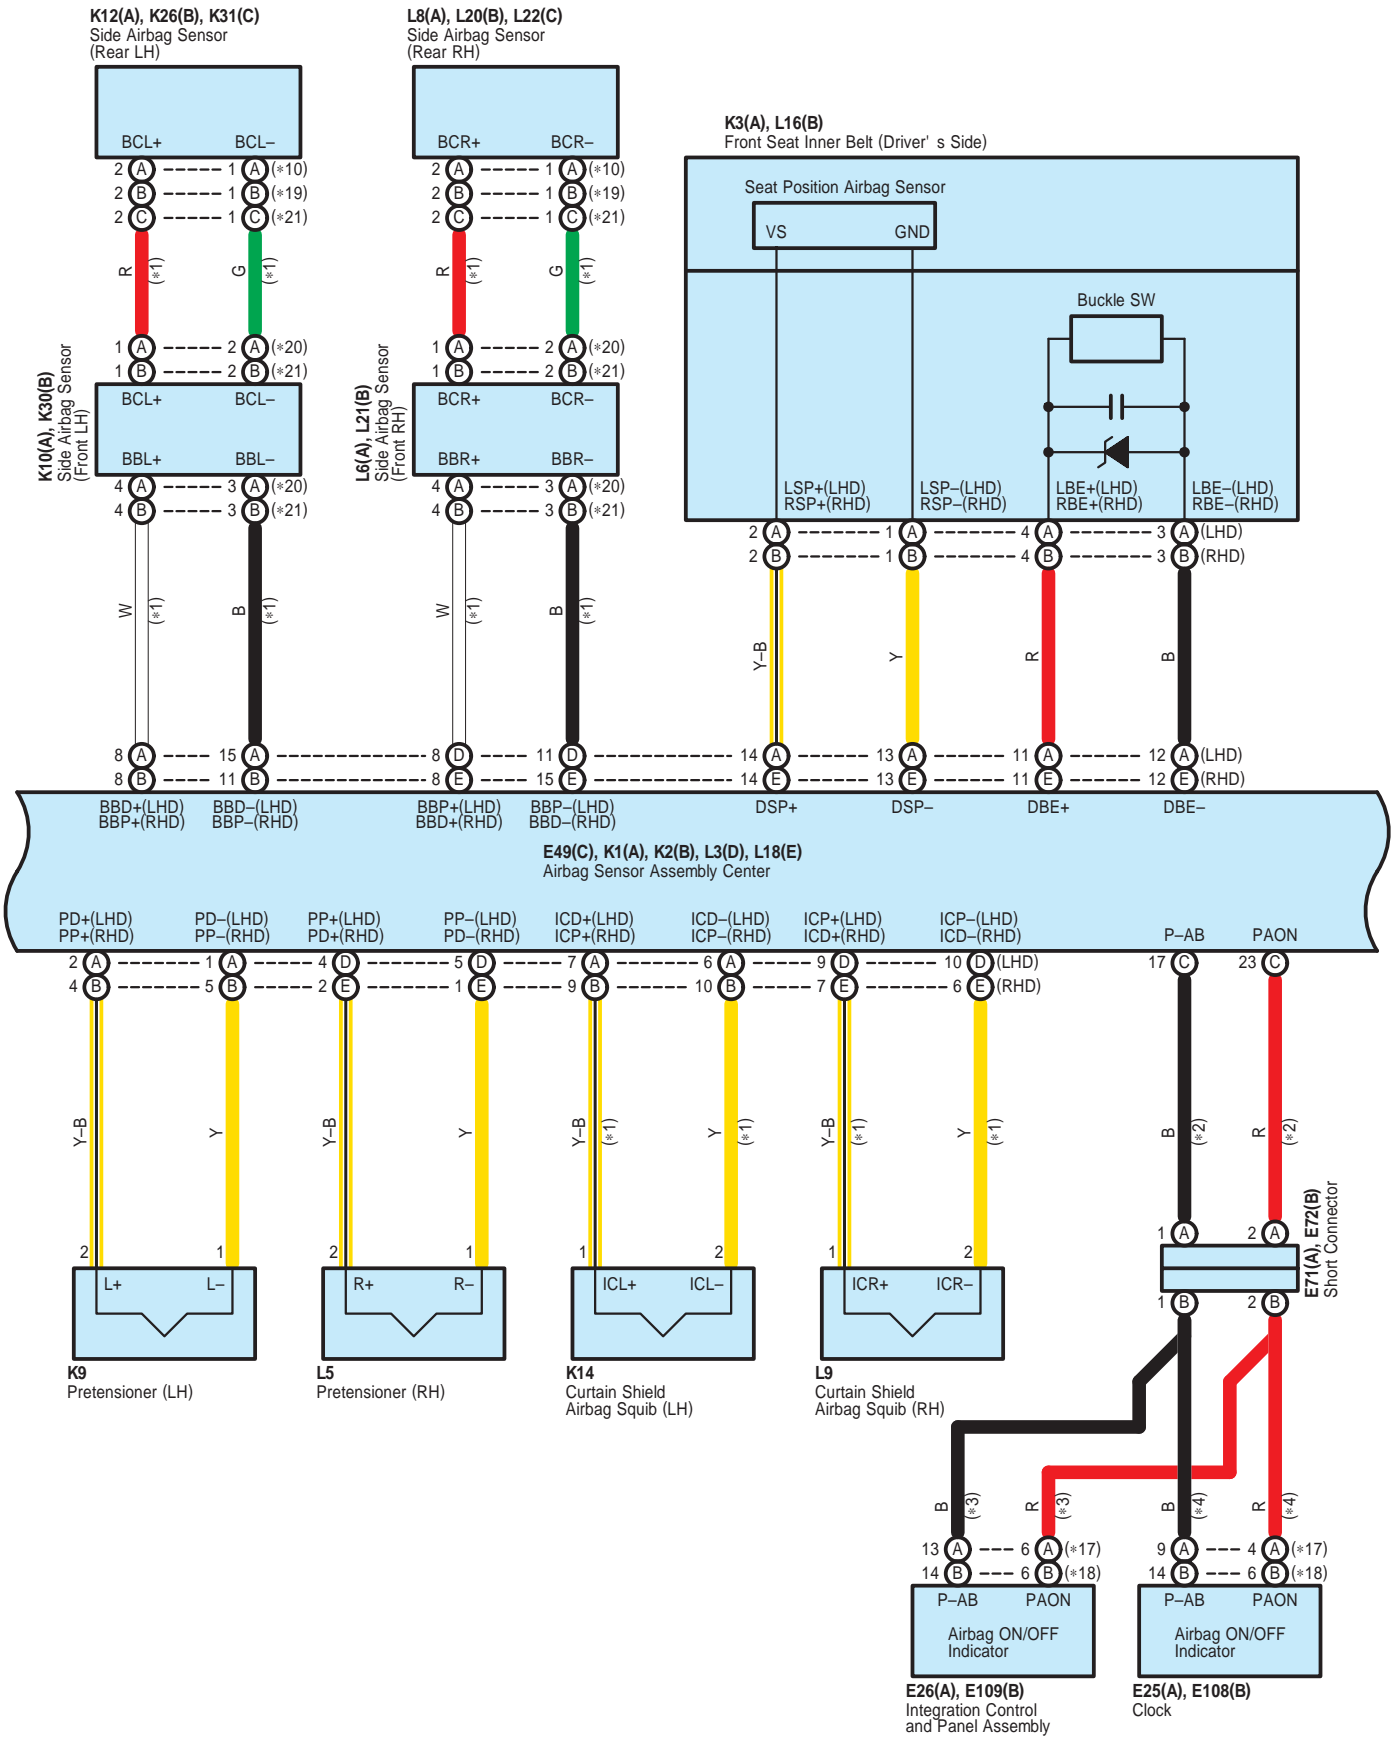

- * 1 : w/ Side Airbag, w/ Curtain Shield Airbag
- * 2 : w/ Airbag Cut Off SW
- * 3 : Automatic A/C
- * 4 : Manual A/C
- *10 : Before Aug. 2008 Production Except Europe, Before Dec. 2008 Production Europe
- *17 : Before Aug. 2009 Production
- *18 : From Aug. 2009 Production
- *19 : From Aug. 2008 Production until Feb. 2010 Production Except Europe,
From Dec. 2008 Production until Feb. 2010 Production Europe
- *20 : Before Feb. 2010 Production
- *21 : From Feb. 2010 Production