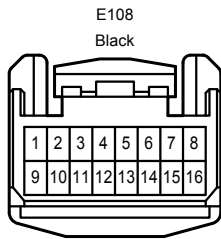

Theft Deterrent

Theft Deterrent

Theft Deterrent

4B
White

IA
White

IB
White

IC
White

ID
White