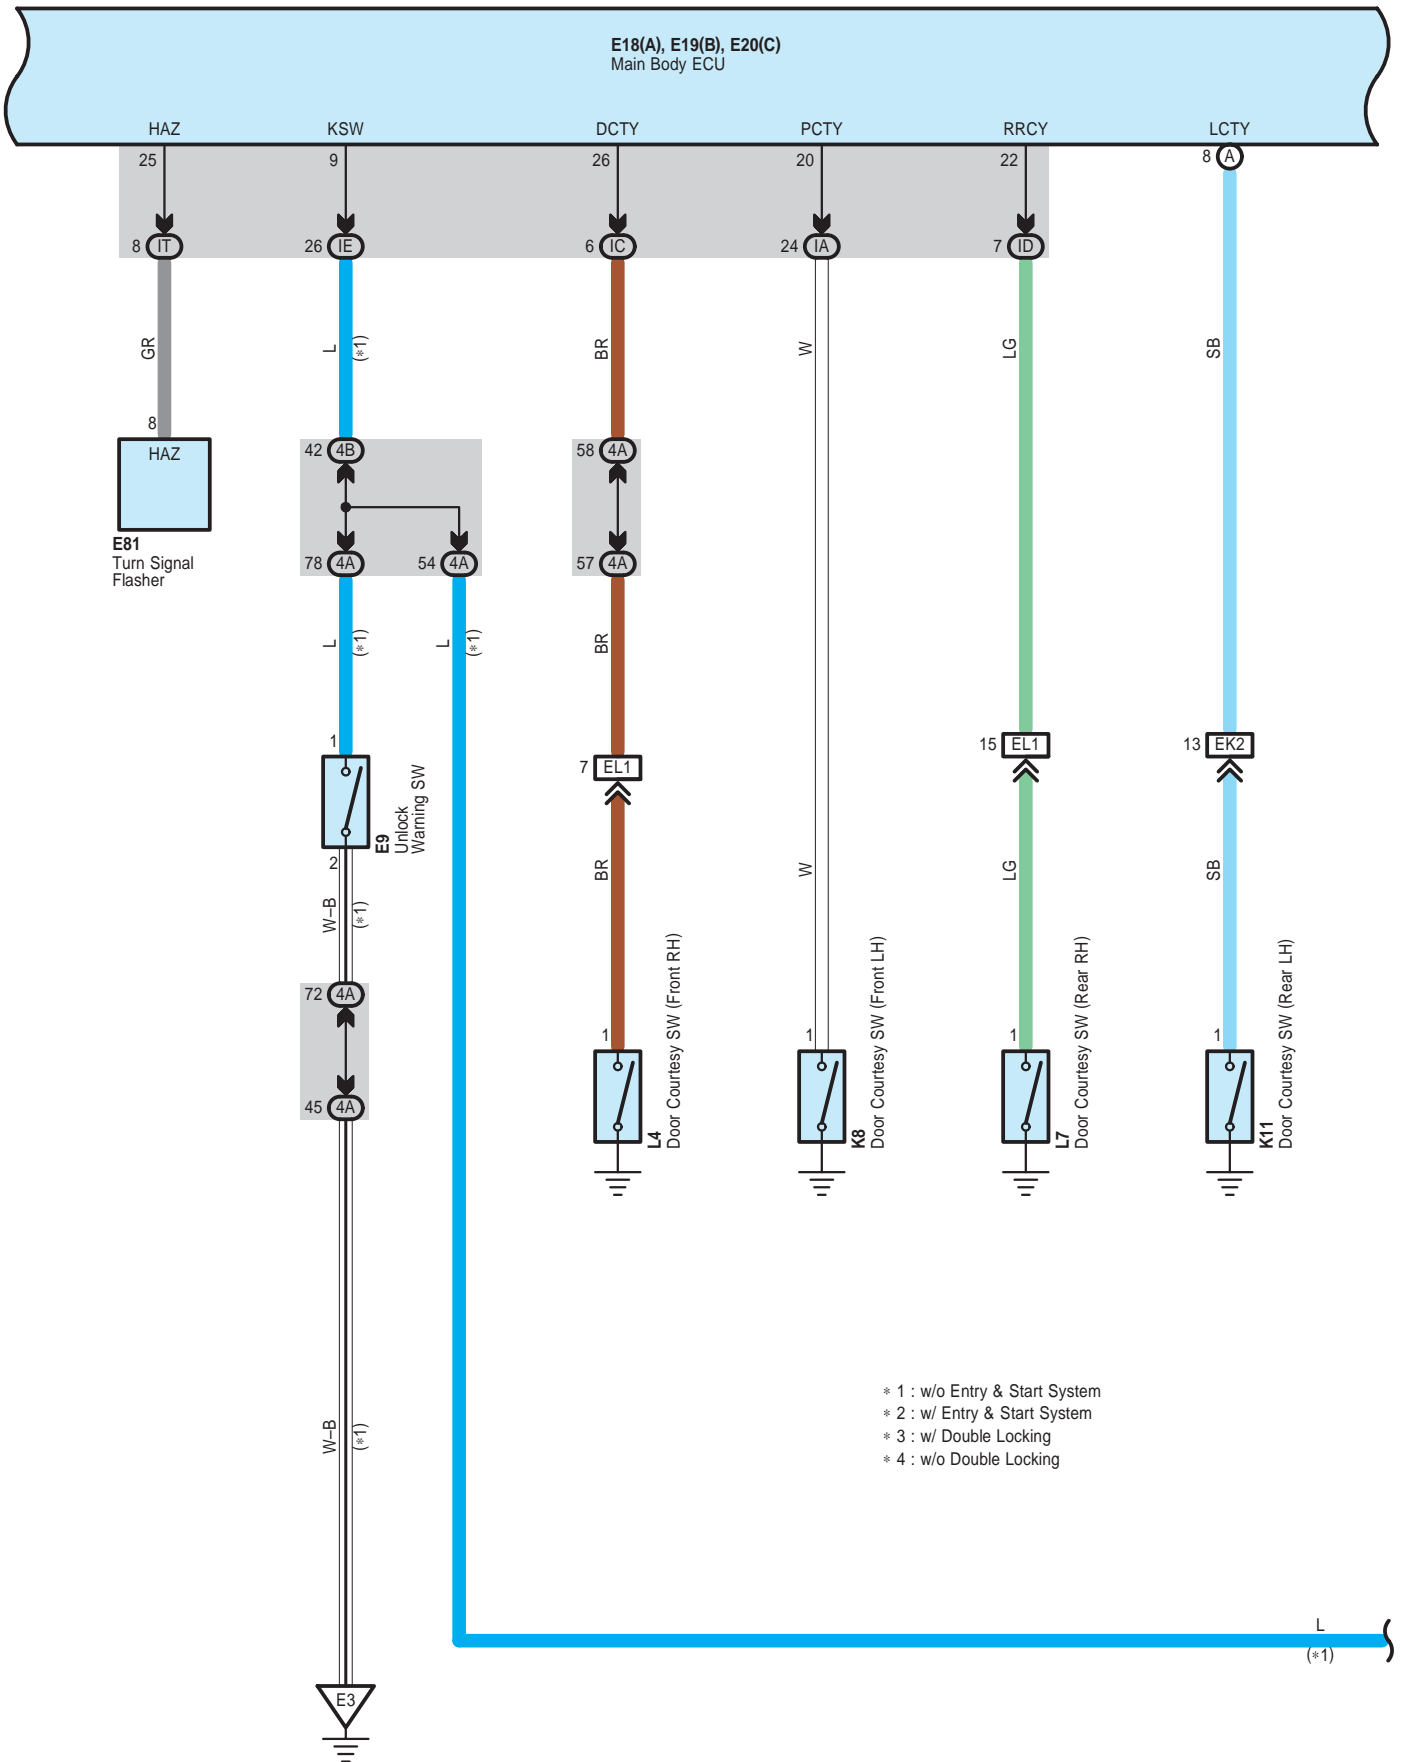

Theft Deterrent

- 1 : w/o Entry & Start System
- 2 : w/ Entry & Start System
- 3 : w/ Double Locking
- 4 : w/o Double Locking