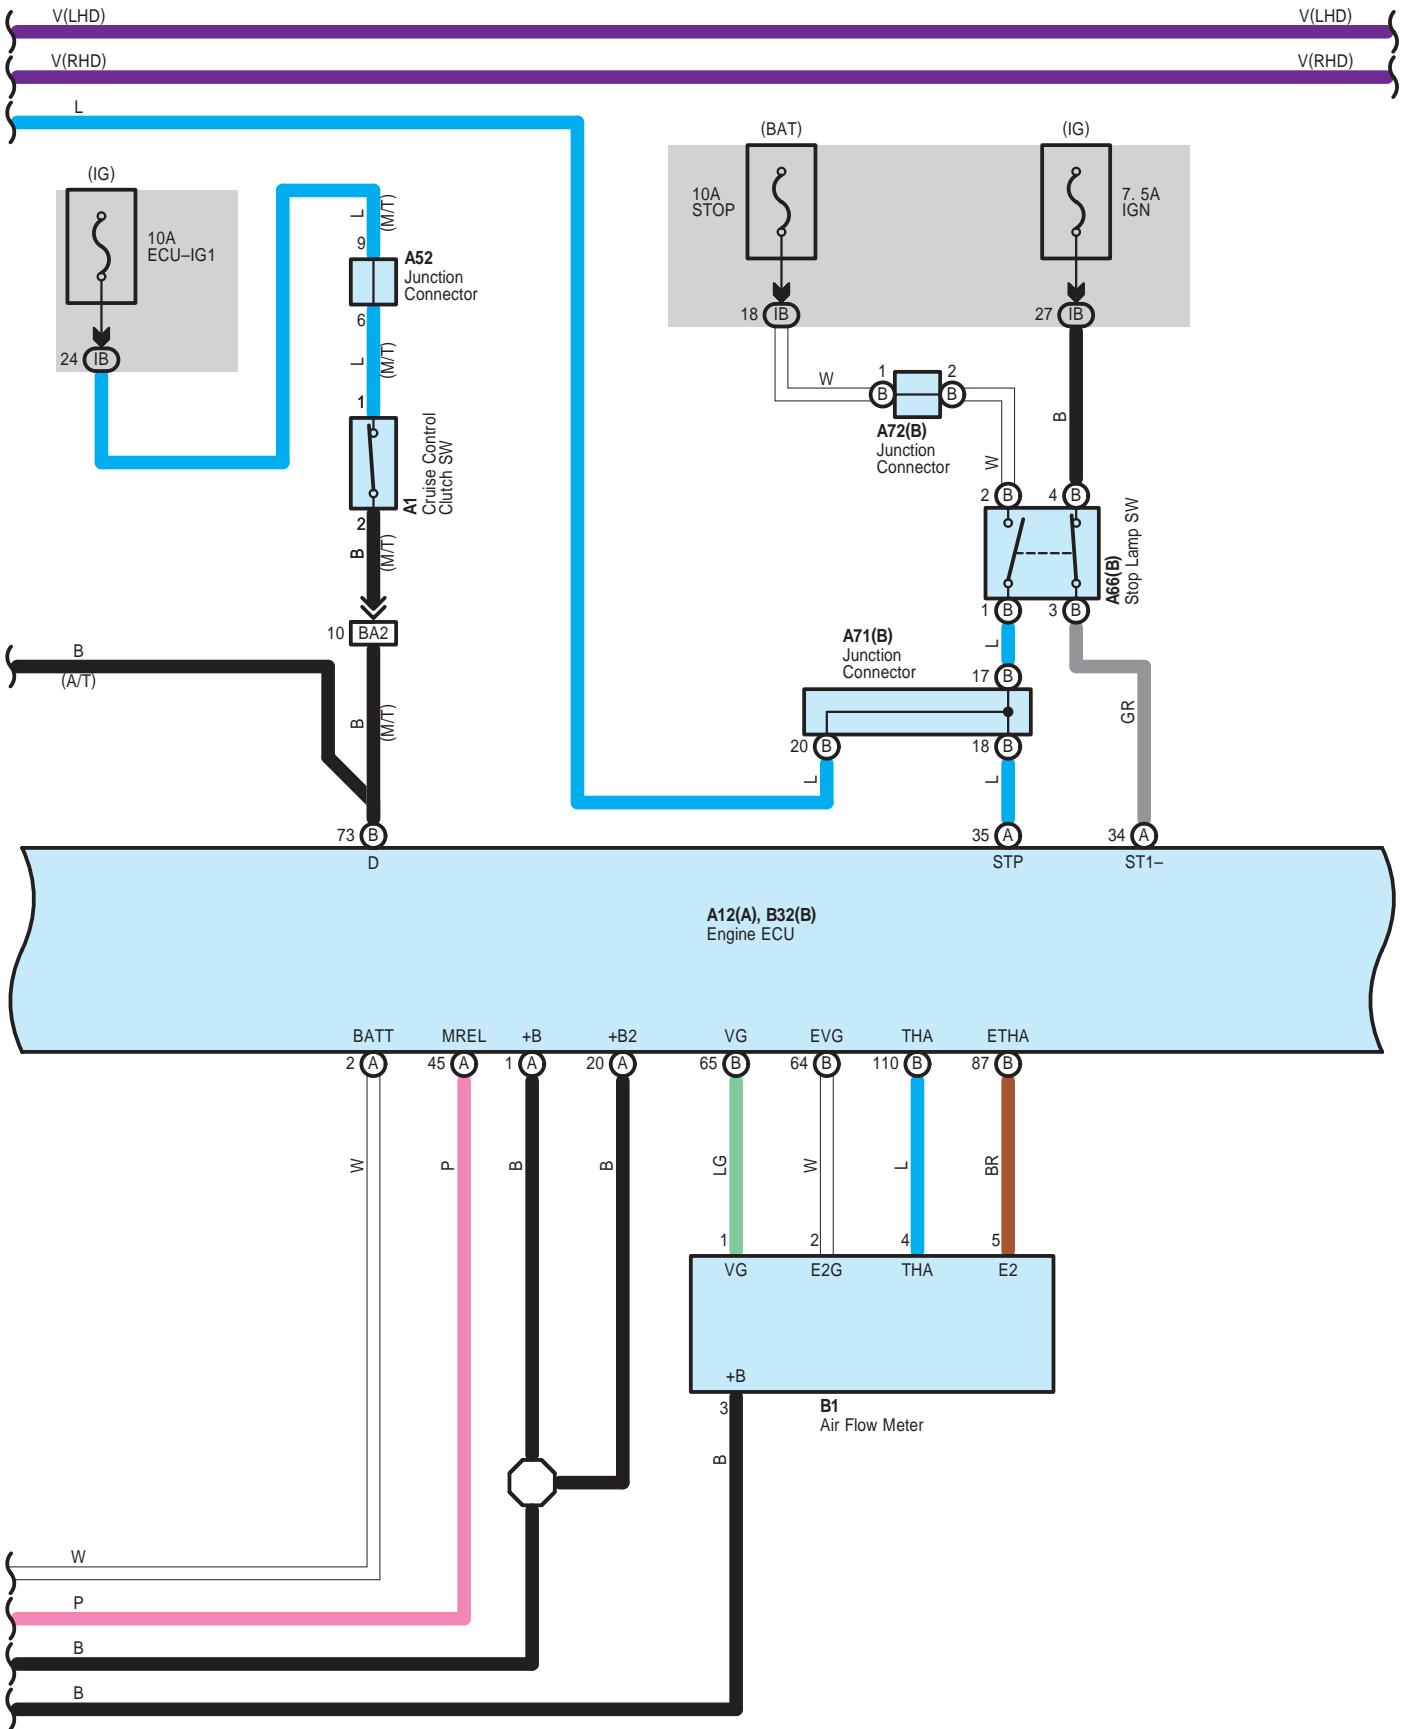

Cruise Control <2AD-FHV, 2AD-FTV>

Cruise Control <2AD-FHV, 2AD-FTV>

Cruise Control <2AD-FHV, 2AD-FTV>

Cruise Control <2AD-FHV, 2AD-FTV>

Cruise Control <2AD-FHV, 2AD-FTV>

B 32
Black

B107
Black

B128
Gray

E 10
Black

E 16
White

E 22
White

E 75
Gray

E 76
Black

E 77
Gray

E 84
White

E 85
White

E 87
Gray

Cruise Control <2AD-FHV, 2AD-FTV>

E 88
Blue

E 89
Blue

E 97
Blue

E 98
White

E111
Gray

E112
Gray