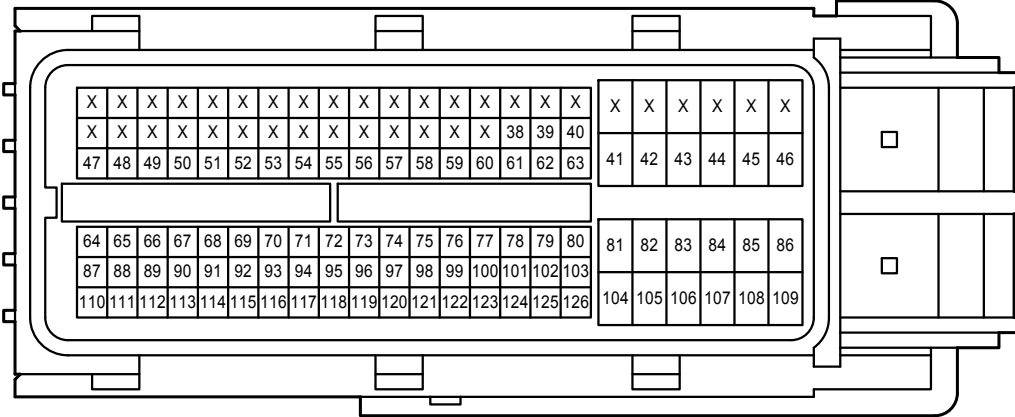

Cruise Control <2AD-FTV>

B 32
Black