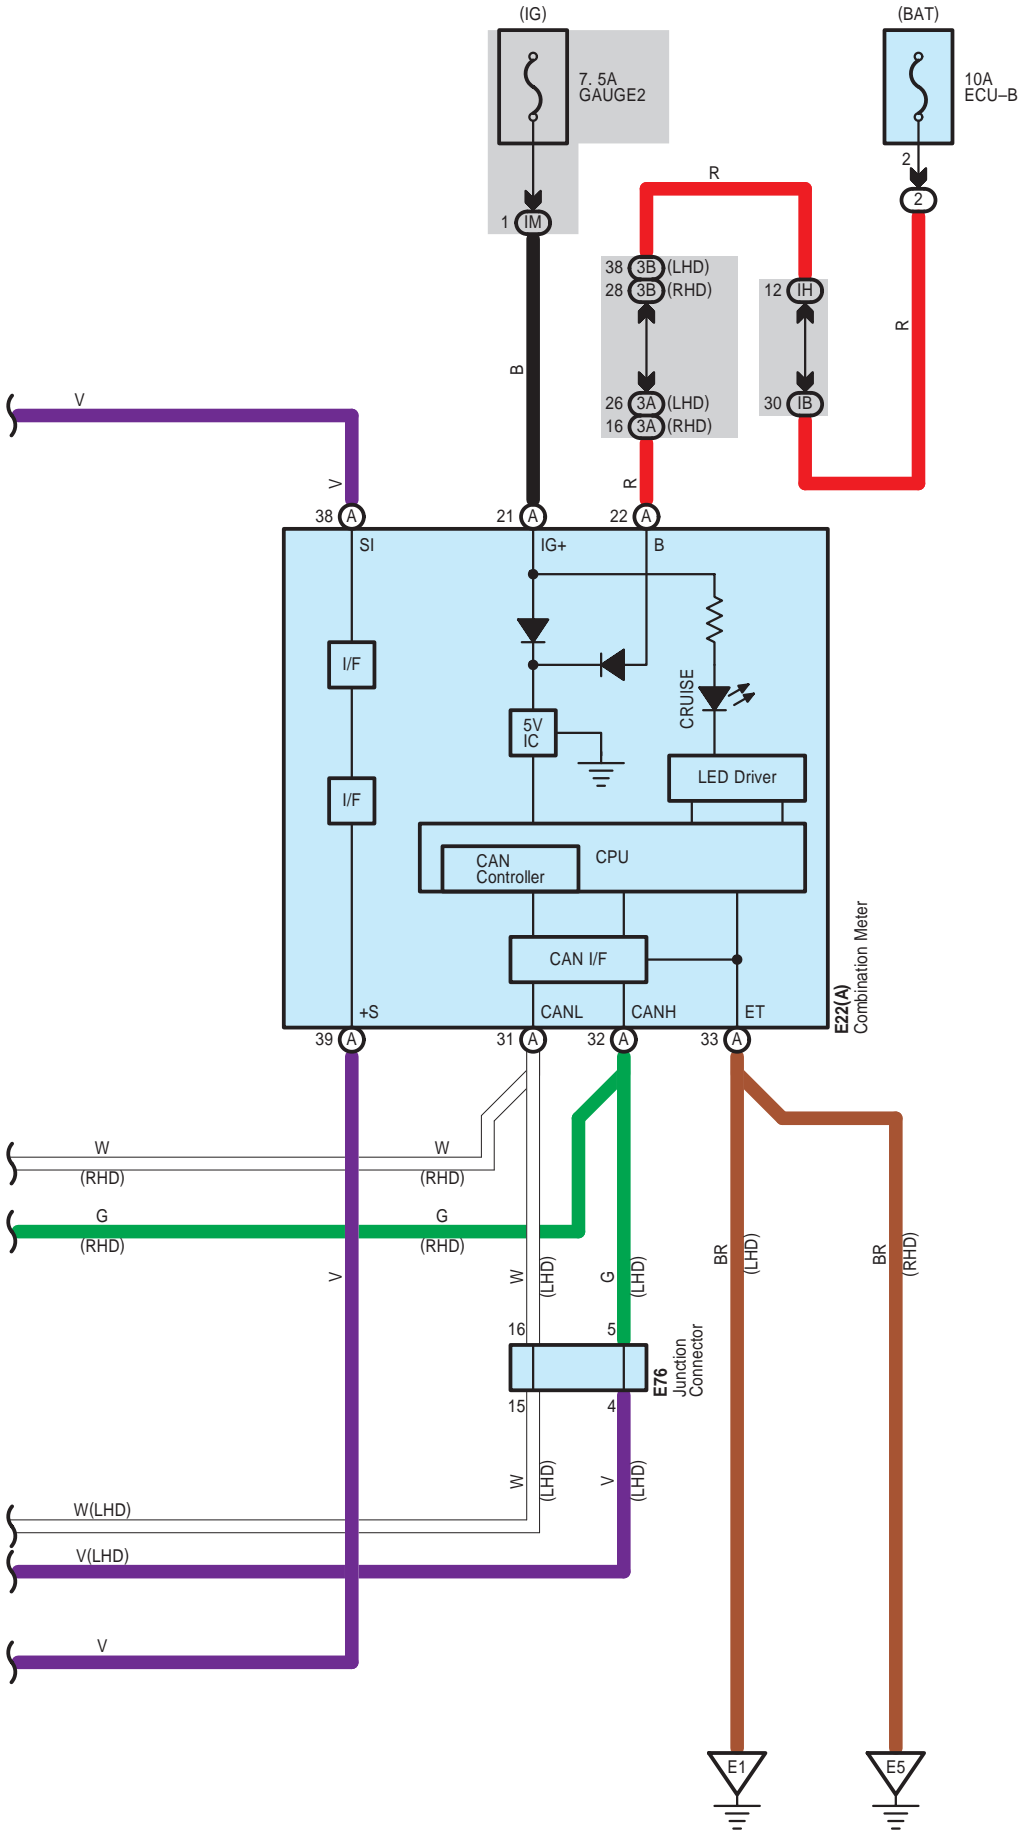

Cruise Control <2AD-FTV>

- * 1 : w/ VSC
- * 2 : w/o VSC
- * 3 : w/ DPF

Cruise Control <2AD-FTV>

- * 1 : w/ VSC
- * 2 : w/o VSC

Cruise Control <2AD-FTV>

Cruise Control <2AD-FTV>

A 51
Gray

A 52
Gray

A 53
Black

B 4
Gray

B 32
Black

B 33
Black

B 34
Black

B 55
Black

E 10
Black

E 16
White

E 22
White

E 75
Gray

E 76
Black

E 77
Gray

E 87
Gray

Cruise Control <2AD-FTV>

E 88
Blue

E 89
Blue

1A
White

3A
White

3B
White

4A
White

4B
White

1B
White

1D
White

1H
White