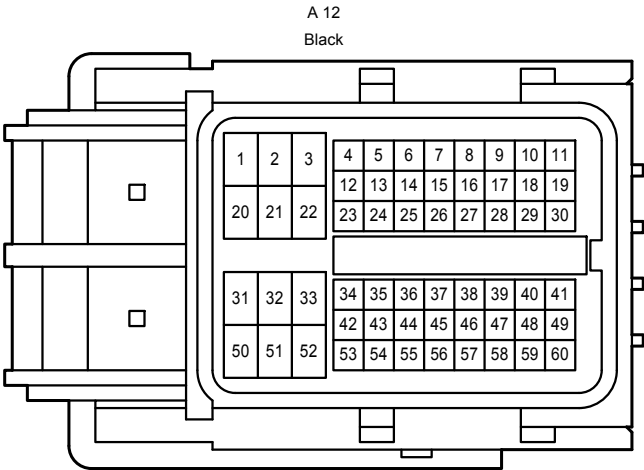

Cruise Control <2AD-FTV>

- * 1 : w/ VSC
- * 2 : w/o VSC
- * 3 : w/ DPF

Cruise Control <2AD-FTV>

- * 1 : w/ VSC
- * 2 : w/o VSC

Cruise Control <2AD-FTV>

Cruise Control <2AD-FTV>

A 51
Gray

A 52
Gray

A 53
Black

B 4
Gray

B 32
Black

B 33
Black

B 34
Black

B 55
Black

E 10
Black

E 16
White