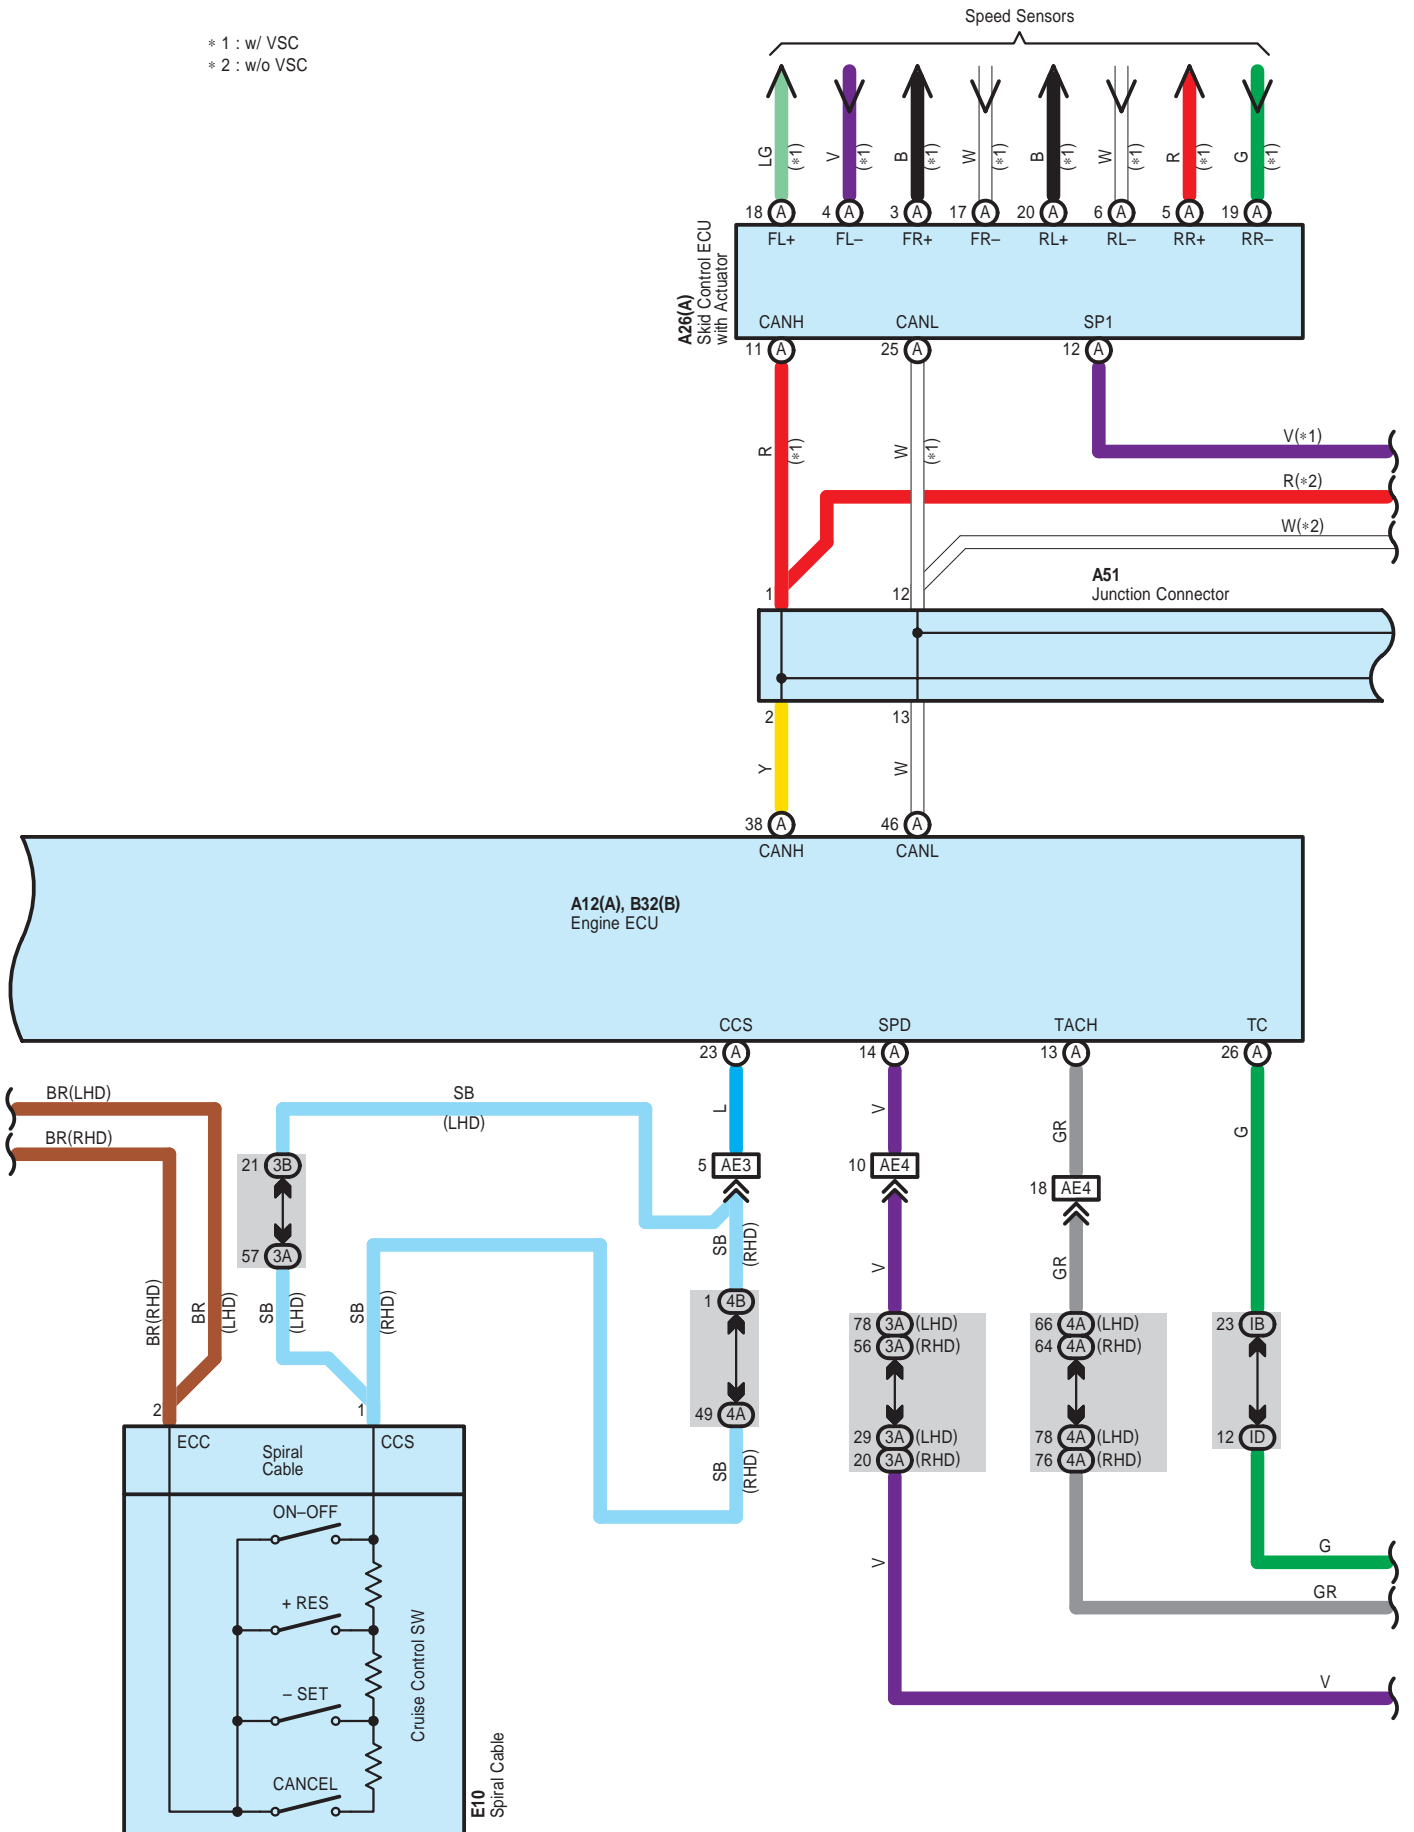

Cruise Control <2AD-FTV>

- * 1 : w/ VSC
- * 2 : w/o VSC
- * 3 : w/ DPF

Cruise Control <2AD-FTV>

- * 1 : w/ VSC
- * 2 : w/o VSC

Cruise Control <2AD-FTV>

Cruise Control <2AD-FTV>

A 51
Gray

A 52
Gray

A 53
Black

B 4
Gray

B 32
Black

B 33
Black

B 34
Black

B 55
Black

E 10
Black

E 16
White

E 22
White

E 75
Gray

E 76
Black

E 77
Gray

E 87
Gray

Cruise Control <2AD-FTV>

E 88
Blue

E 89
Blue