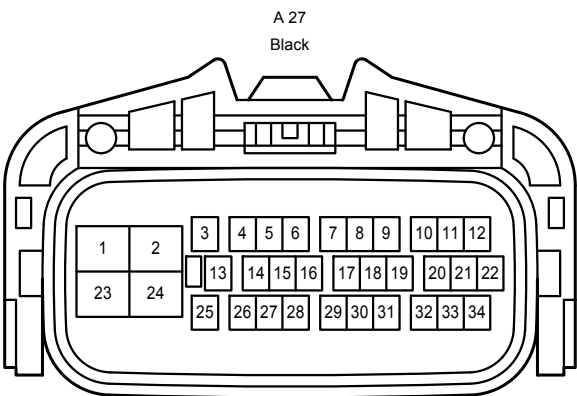

Cruise Control <2AD-FTV>

- * 1 : w/ VSC
- * 2 : w/o VSC
- * 3 : w/ DPF

Cruise Control <2AD-FTV>

- * 1 : w/ VSC
- * 2 : w/o VSC

Cruise Control <2AD-FTV>

Cruise Control <2AD-FTV>

A 51
Gray

A 52
Gray

A 53
Black

B 4
Gray

B 32
Black

B 33
Black

B 34
Black

B 55
Black

E 10
Black

E 16
White