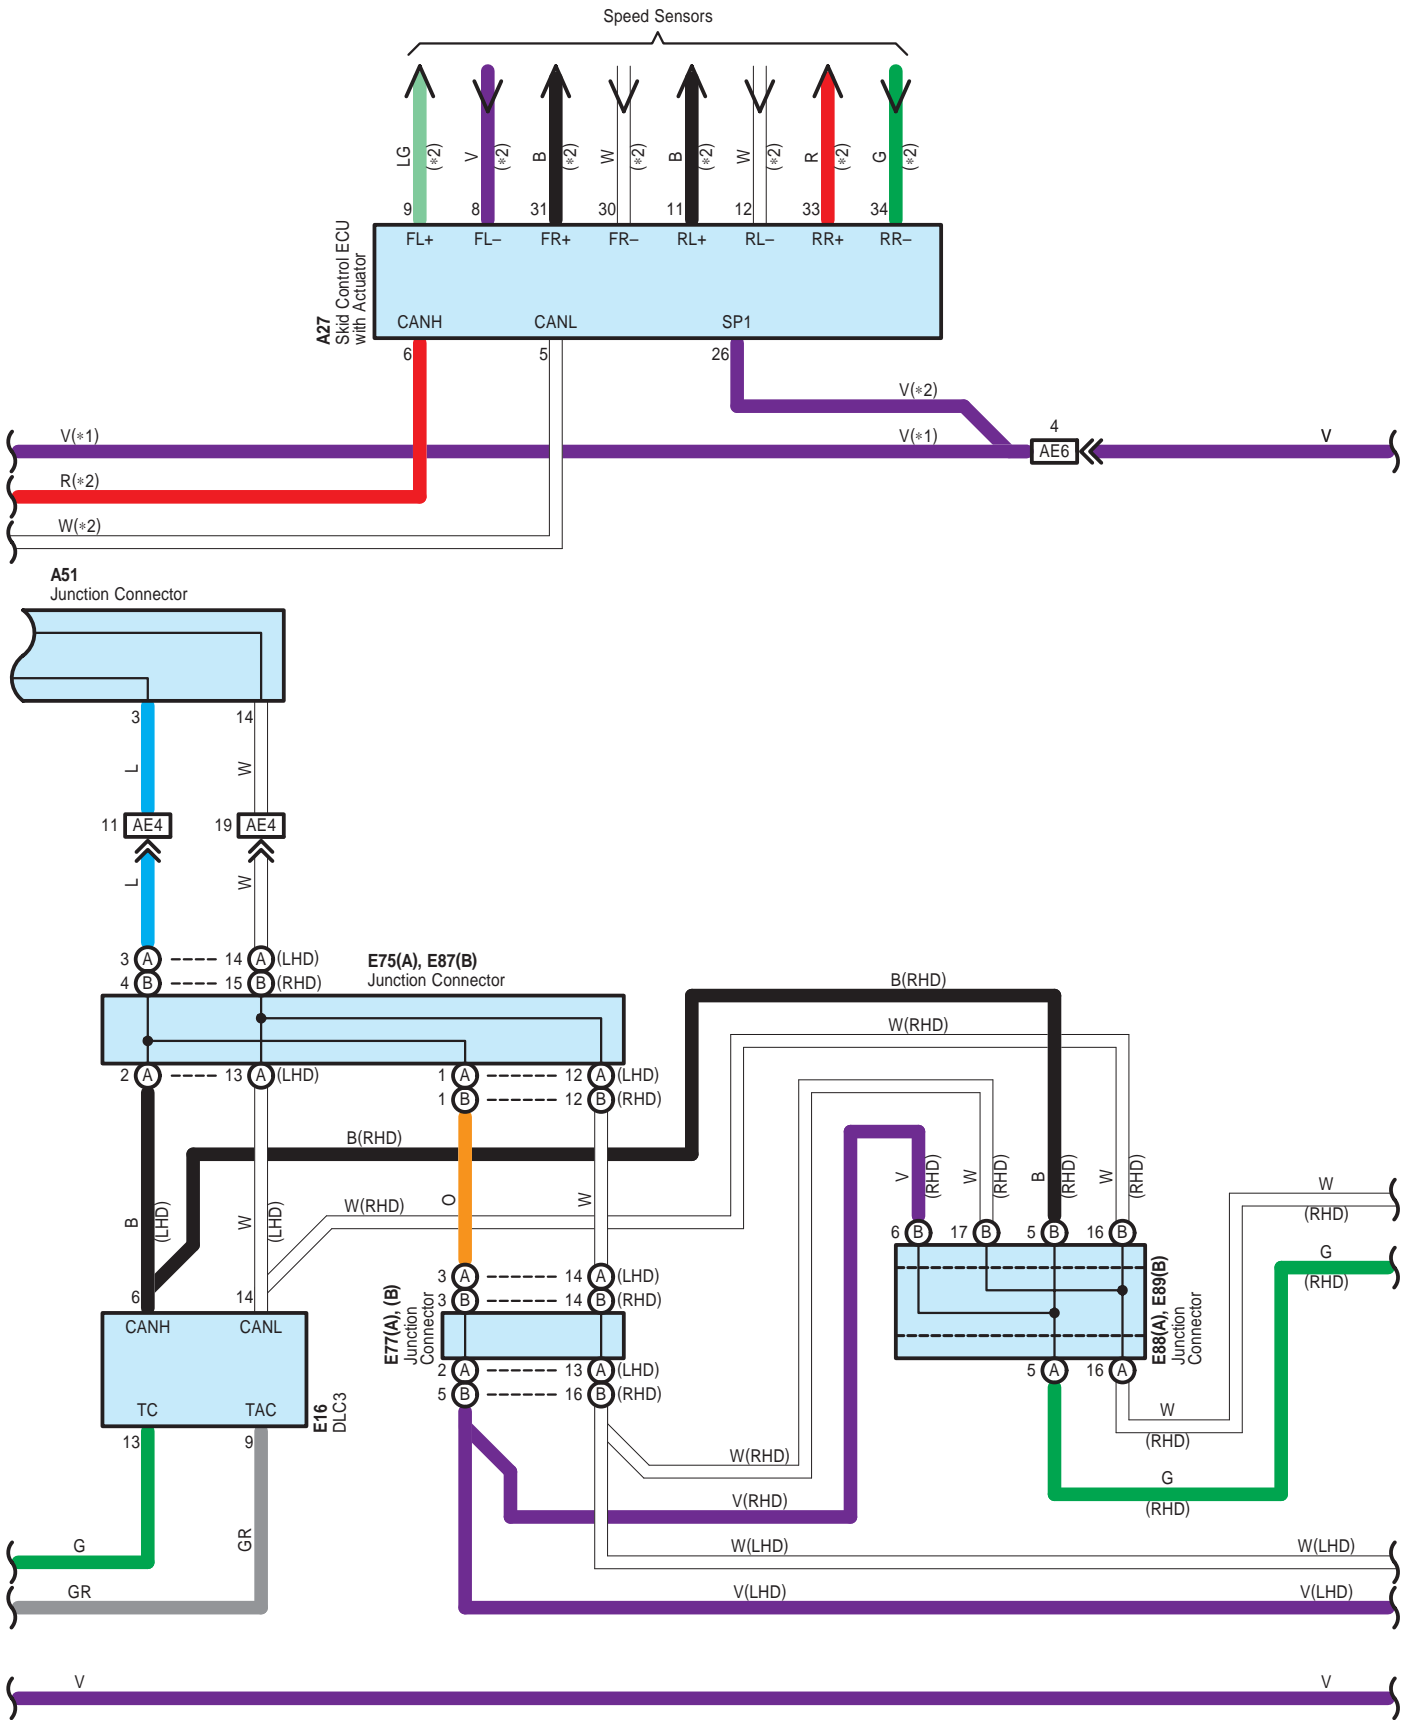

Cruise Control <2AD-FTV>

- * 1 : w/ VSC
- * 2 : w/o VSC
- * 3 : w/ DPF

Cruise Control <2AD-FTV>

- * 1 : w/ VSC
- * 2 : w/o VSC

Cruise Control <2AD-FTV>

Cruise Control <2AD-FTV>

A 51
Gray

A 52
Gray

A 53
Black

B 4
Gray

B 32
Black

B 33
Black

B 34
Black

B 55
Black

E 10
Black

E 16
White

E 22
White

E 75
Gray

E 76
Black

E 77
Gray

E 87
Gray

Cruise Control <2AD-FTV>

E 88
Blue

E 89
Blue

1A
White

3A
White

3B
White

4A
White

4B
White

1B
White

1D
White

1H
White