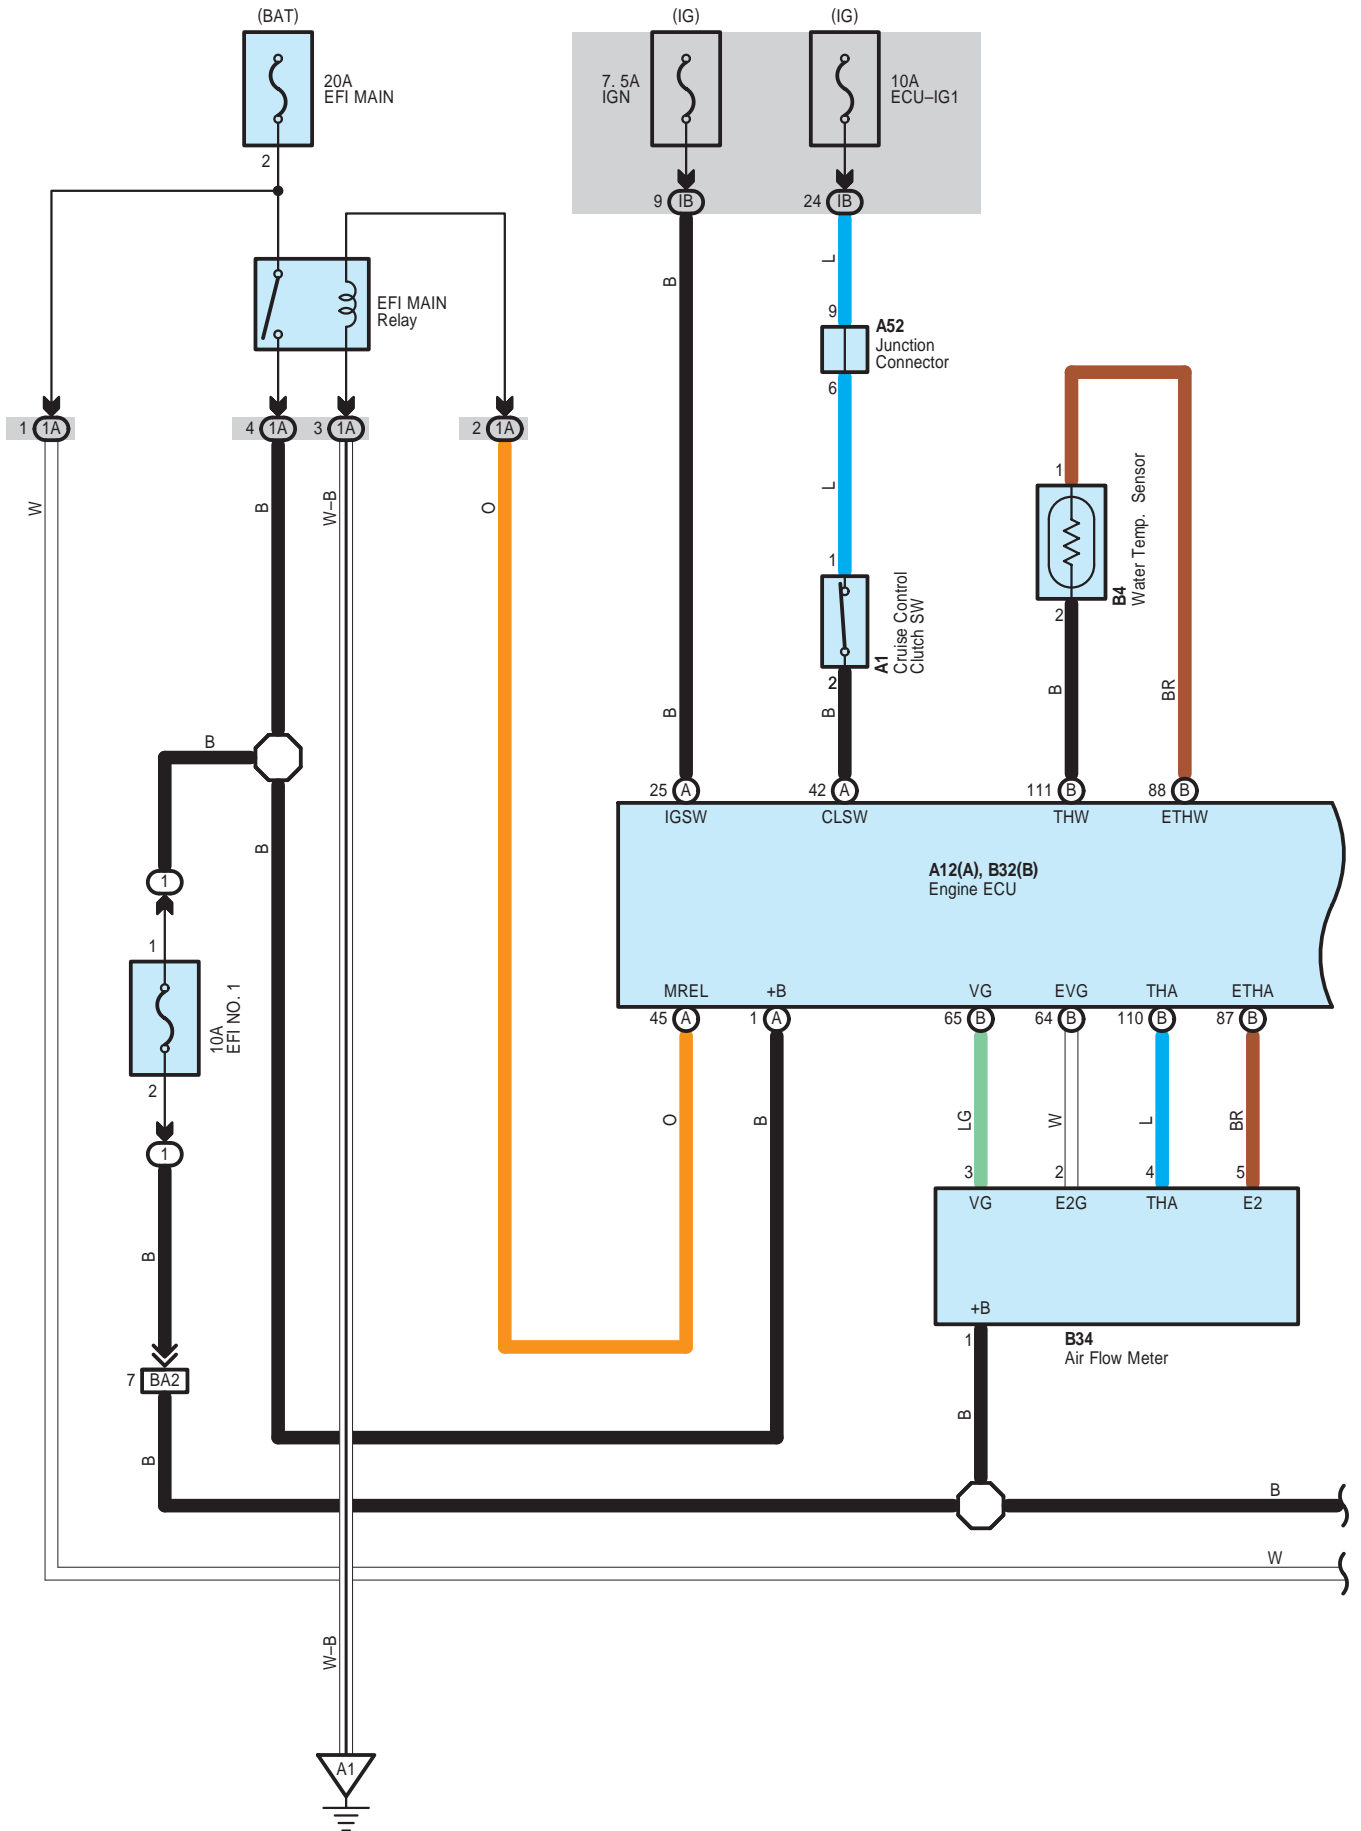

Cruise Control <2AD-FTV>

- * 1 : w/ VSC
- * 2 : w/o VSC
- * 3 : w/ DPF

Cruise Control <2AD-FTV>

- * 1 : w/ VSC
- * 2 : w/o VSC

Cruise Control <2AD-FTV>

Cruise Control <2AD-FTV>

A 51
Gray

A 52
Gray

A 53
Black

B 4
Gray

B 32
Black

B 33
Black

B 34
Black

B 55
Black

E 10
Black

E 16
White

E 22
White

E 75
Gray

E 76
Black

E 77
Gray

E 87
Gray

Cruise Control <2AD-FTV>

E 88
Blue

E 89
Blue