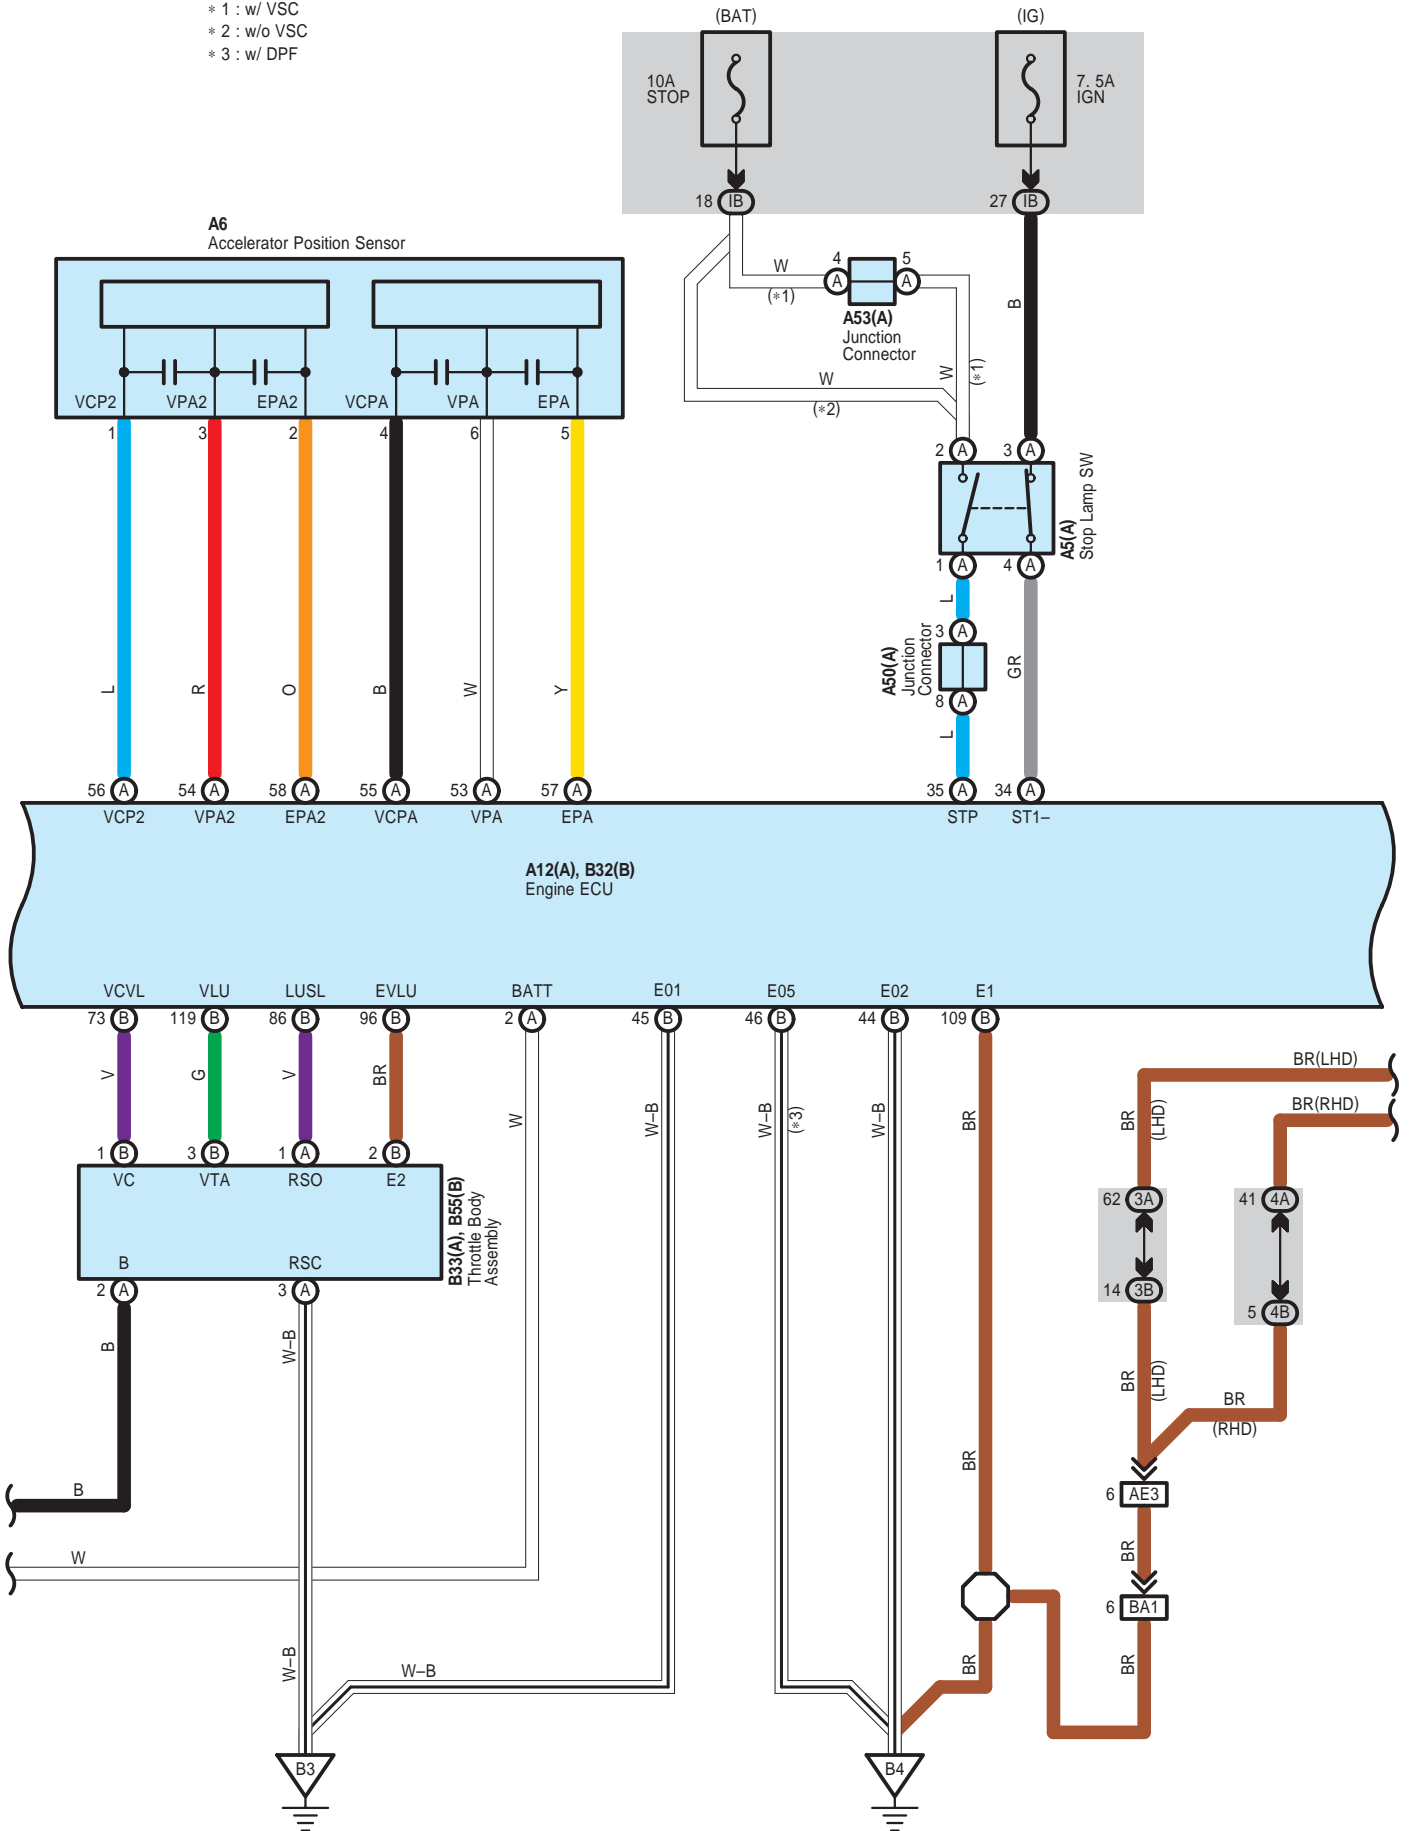

Cruise Control <2AD-FTV>

- * 1 : w/ VSC
- * 2 : w/o VSC
- * 3 : w/ DPF

Cruise Control <2AD-FTV>

- * 1 : w/ VSC
- * 2 : w/o VSC

Cruise Control <2AD-FTV>

Cruise Control <2AD-FTV>

A 51
Gray

A 52
Gray

E 22
White

E 75
Gray

E 76
Black

E 77
Gray

E 87
Gray

Cruise Control <2AD-FTV>

E 88
Blue

E 89
Blue