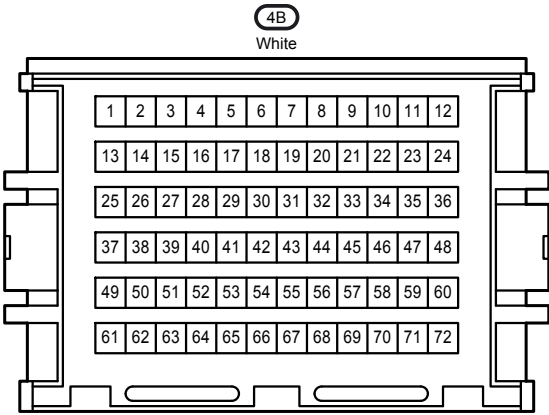

Cruise Control <2AZ-FE, 1AZ-FE>