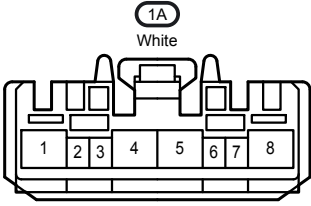

Cruise Control <2AZ-FE, 1AZ-FE>

- \* 1 : Australia
- \* 2 : RHD Except Australia
- \* 5 : Shielded

Cruise Control <2AZ-FE, 1AZ-FE>

- \* 1 : Australia
- \* 2 : RHD Except Australia
- \* 3 : w/ VSC
- \* 4 : w/o VSC
- \* 6 : Before Aug. 2008 Production Except Europe, Before Dec. 2008 Production Europe
- \* 7 : From Aug. 2008 Production Except Europe, From Dec. 2008 Production Europe
- \* 8 : Before Feb. 2010 Production
- \* 9 : From Feb. 2010 Production

Cruise Control <2AZ-FE, 1AZ-FE>

Cruise Control <2AZ-FE, 1AZ-FE>

AE3  
Black

AE4  
Gray

AE6  
White

BA1  
White

BA2  
Gray