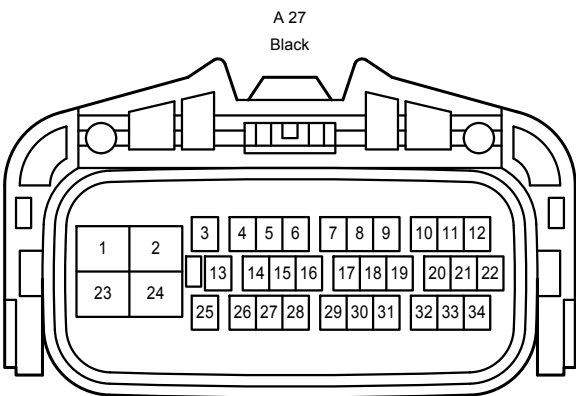

Cruise Control <2AZ-FE, 1AZ-FE>

- \* 1 : Australia
- \* 2 : RHD Except Australia
- \* 5 : Shielded

Cruise Control <2AZ-FE, 1AZ-FE>

- \* 1 : Australia
- \* 2 : RHD Except Australia
- \* 3 : w/ VSC
- \* 4 : w/o VSC
- \* 6 : Before Aug. 2008 Production Except Europe, Before Dec. 2008 Production Europe
- \* 7 : From Aug. 2008 Production Except Europe, From Dec. 2008 Production Europe
- \* 8 : Before Feb. 2010 Production
- \* 9 : From Feb. 2010 Production