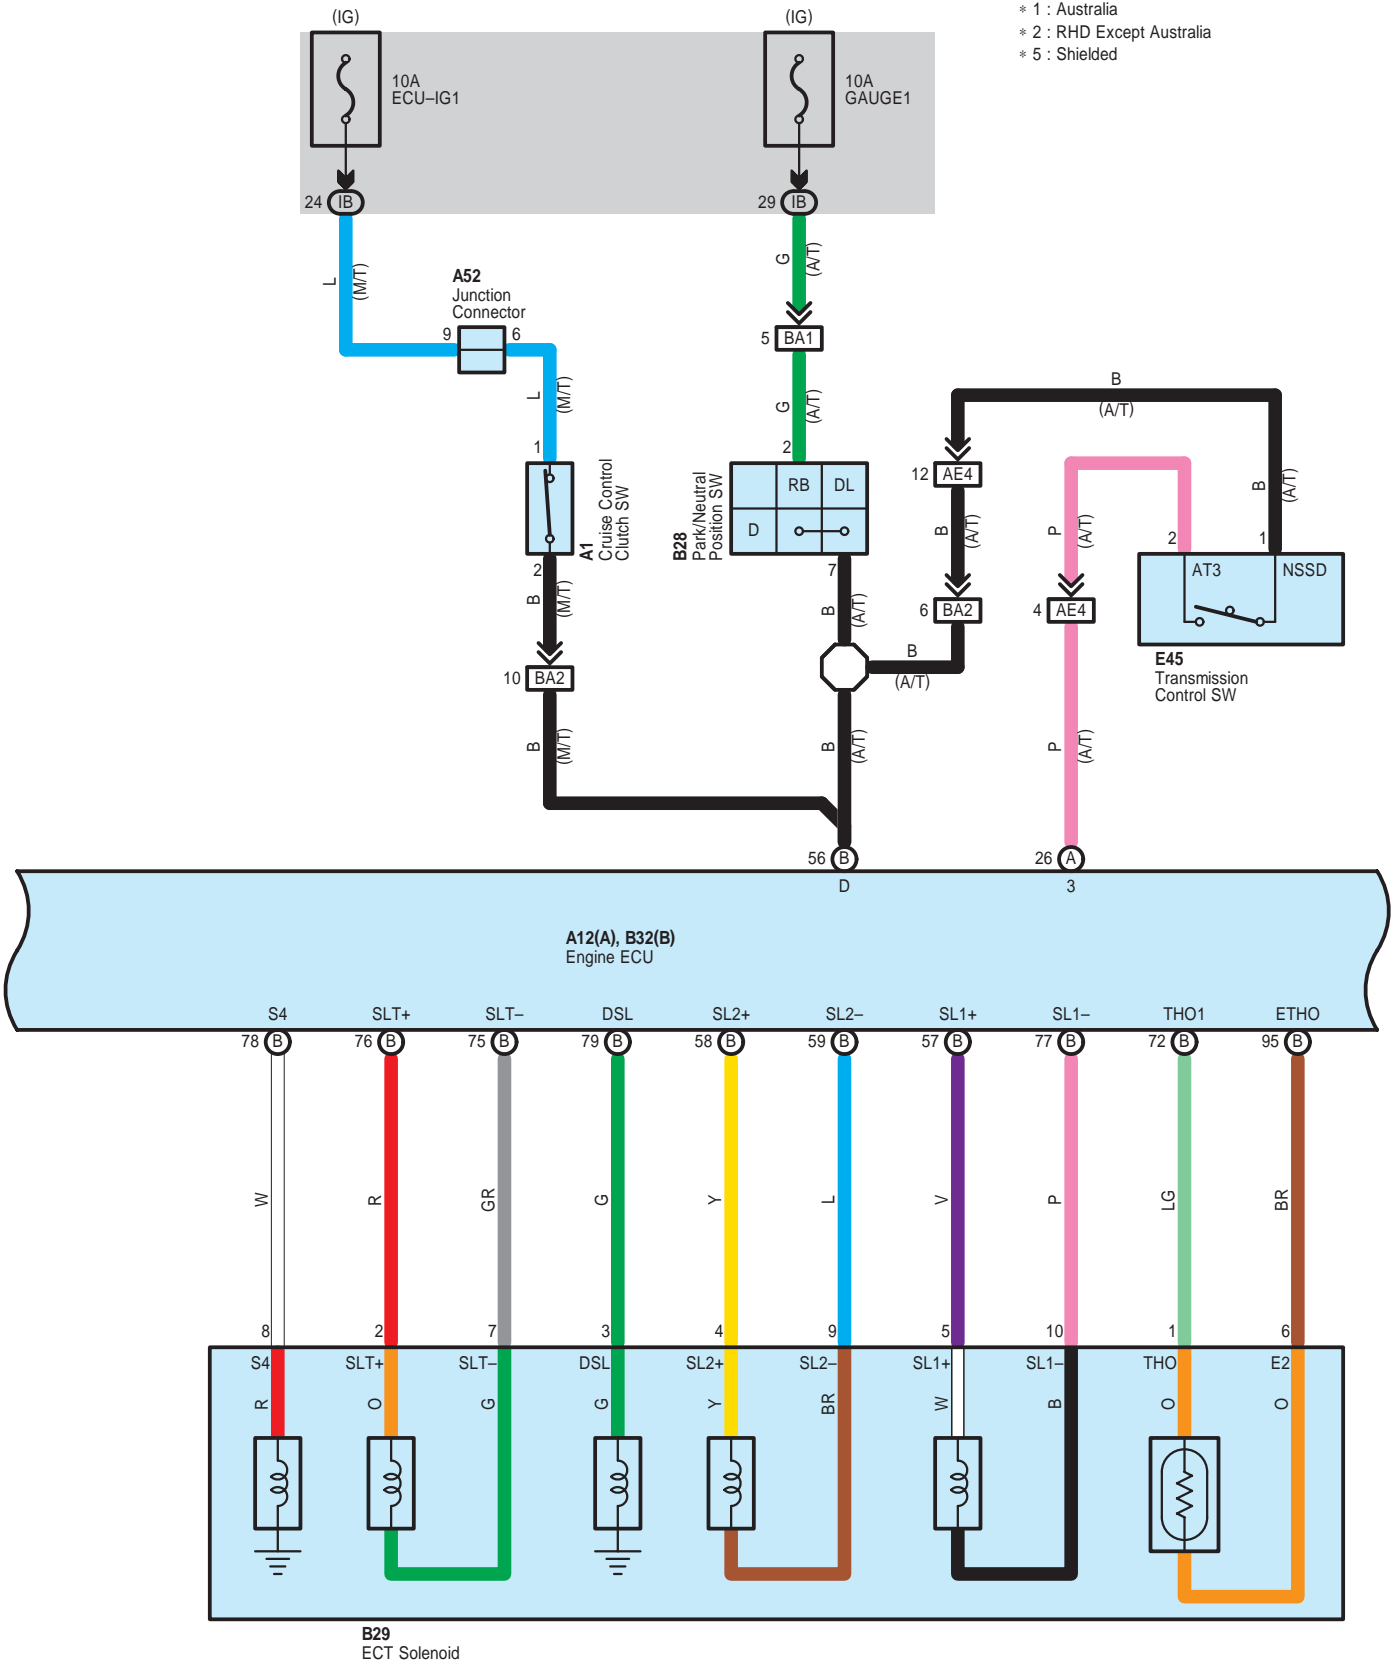

Cruise Control <2AZ-FE, 1AZ-FE>

- \* 1 : Australia
- \* 2 : RHD Except Australia
- \* 3 : w/ VSC
- \* 4 : w/o VSC
- \* 6 : Before Aug. 2008 Production Except Europe,  
Before Dec. 2008 Production Europe
- \* 7 : From Aug. 2008 Production Except Europe,  
From Dec. 2008 Production Europe

Cruise Control <2AZ-FE, 1AZ-FE>

- \* 1 : Australia
- \* 2 : RHD Except Australia
- \* 5 : Shielded

Cruise Control <2AZ-FE, 1AZ-FE>

- \* 1 : Australia
- \* 2 : RHD Except Australia
- \* 3 : w/ VSC
- \* 4 : w/o VSC
- \* 6 : Before Aug. 2008 Production Except Europe, Before Dec. 2008 Production Europe
- \* 7 : From Aug. 2008 Production Except Europe, From Dec. 2008 Production Europe
- \* 8 : Before Feb. 2010 Production
- \* 9 : From Feb. 2010 Production

Cruise Control <2AZ-FE, 1AZ-FE>

Cruise Control <2AZ-FE, 1AZ-FE>

AE3  
Black

AE4  
Gray

AE6  
White

BA1  
White

BA2  
Gray