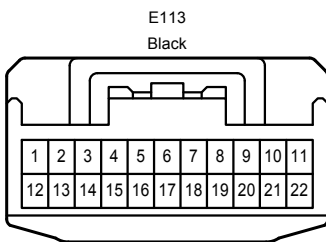

Cruise Control <2AZ-FE, 1AZ-FE>

- \* 1 : Australia
- \* 2 : RHD Except Australia
- \* 5 : Shielded

Cruise Control <2AZ-FE, 1AZ-FE>

- \* 1 : Australia
- \* 2 : RHD Except Australia
- \* 3 : w/ VSC
- \* 4 : w/o VSC
- \* 6 : Before Aug. 2008 Production Except Europe, Before Dec. 2008 Production Europe
- \* 7 : From Aug. 2008 Production Except Europe, From Dec. 2008 Production Europe
- \* 8 : Before Feb. 2010 Production
- \* 9 : From Feb. 2010 Production

Cruise Control <2AZ-FE, 1AZ-FE>

Cruise Control <2AZ-FE, 1AZ-FE>

AE3  
Black

AE4  
Gray

AE6  
White

BA1  
White

BA2  
Gray