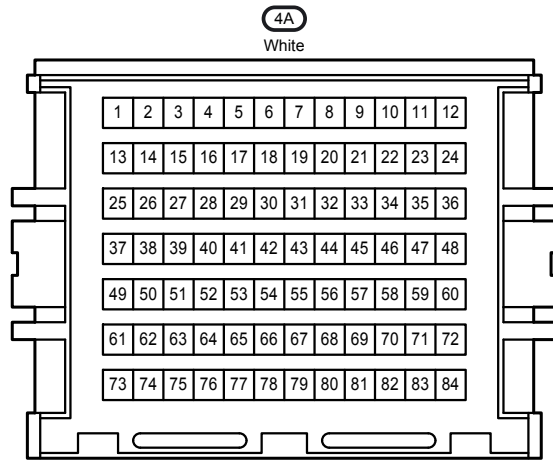

Cruise Control <2AZ-FE, 1AZ-FE>