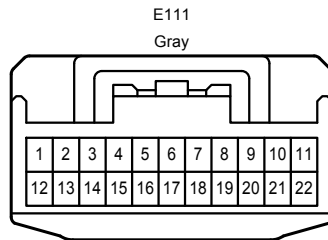

Cruise Control <2AZ-FE, 1AZ-FE>

- \* 1 : Australia
- \* 2 : RHD Except Australia
- \* 5 : Shielded

Cruise Control <2AZ-FE, 1AZ-FE>

- \* 1 : Australia
- \* 2 : RHD Except Australia
- \* 3 : w/ VSC
- \* 4 : w/o VSC
- \* 6 : Before Aug. 2008 Production Except Europe, Before Dec. 2008 Production Europe
- \* 7 : From Aug. 2008 Production Except Europe, From Dec. 2008 Production Europe
- \* 8 : Before Feb. 2010 Production
- \* 9 : From Feb. 2010 Production

Cruise Control <2AZ-FE, 1AZ-FE>

Cruise Control <2AZ-FE, 1AZ-FE>

AE3  
Black

AE4  
Gray

AE6  
White

BA1  
White

BA2  
Gray