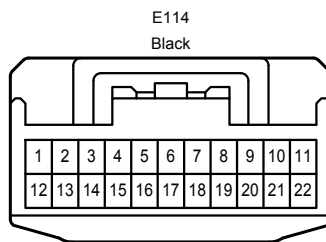

Cruise Control <2AZ-FE, 1AZ-FE>

- \* 1 : Australia
- \* 2 : RHD Except Australia
- \* 5 : Shielded

Cruise Control <2AZ-FE, 1AZ-FE>

- \* 1 : Australia
- \* 2 : RHD Except Australia
- \* 3 : w/ VSC
- \* 4 : w/o VSC
- \* 6 : Before Aug. 2008 Production Except Europe, Before Dec. 2008 Production Europe
- \* 7 : From Aug. 2008 Production Except Europe, From Dec. 2008 Production Europe
- \* 8 : Before Feb. 2010 Production
- \* 9 : From Feb. 2010 Production

Cruise Control <2AZ-FE, 1AZ-FE>

Cruise Control <2AZ-FE, 1AZ-FE>

AE3  
Black

AE4  
Gray

AE6  
White

BA1  
White

BA2  
Gray