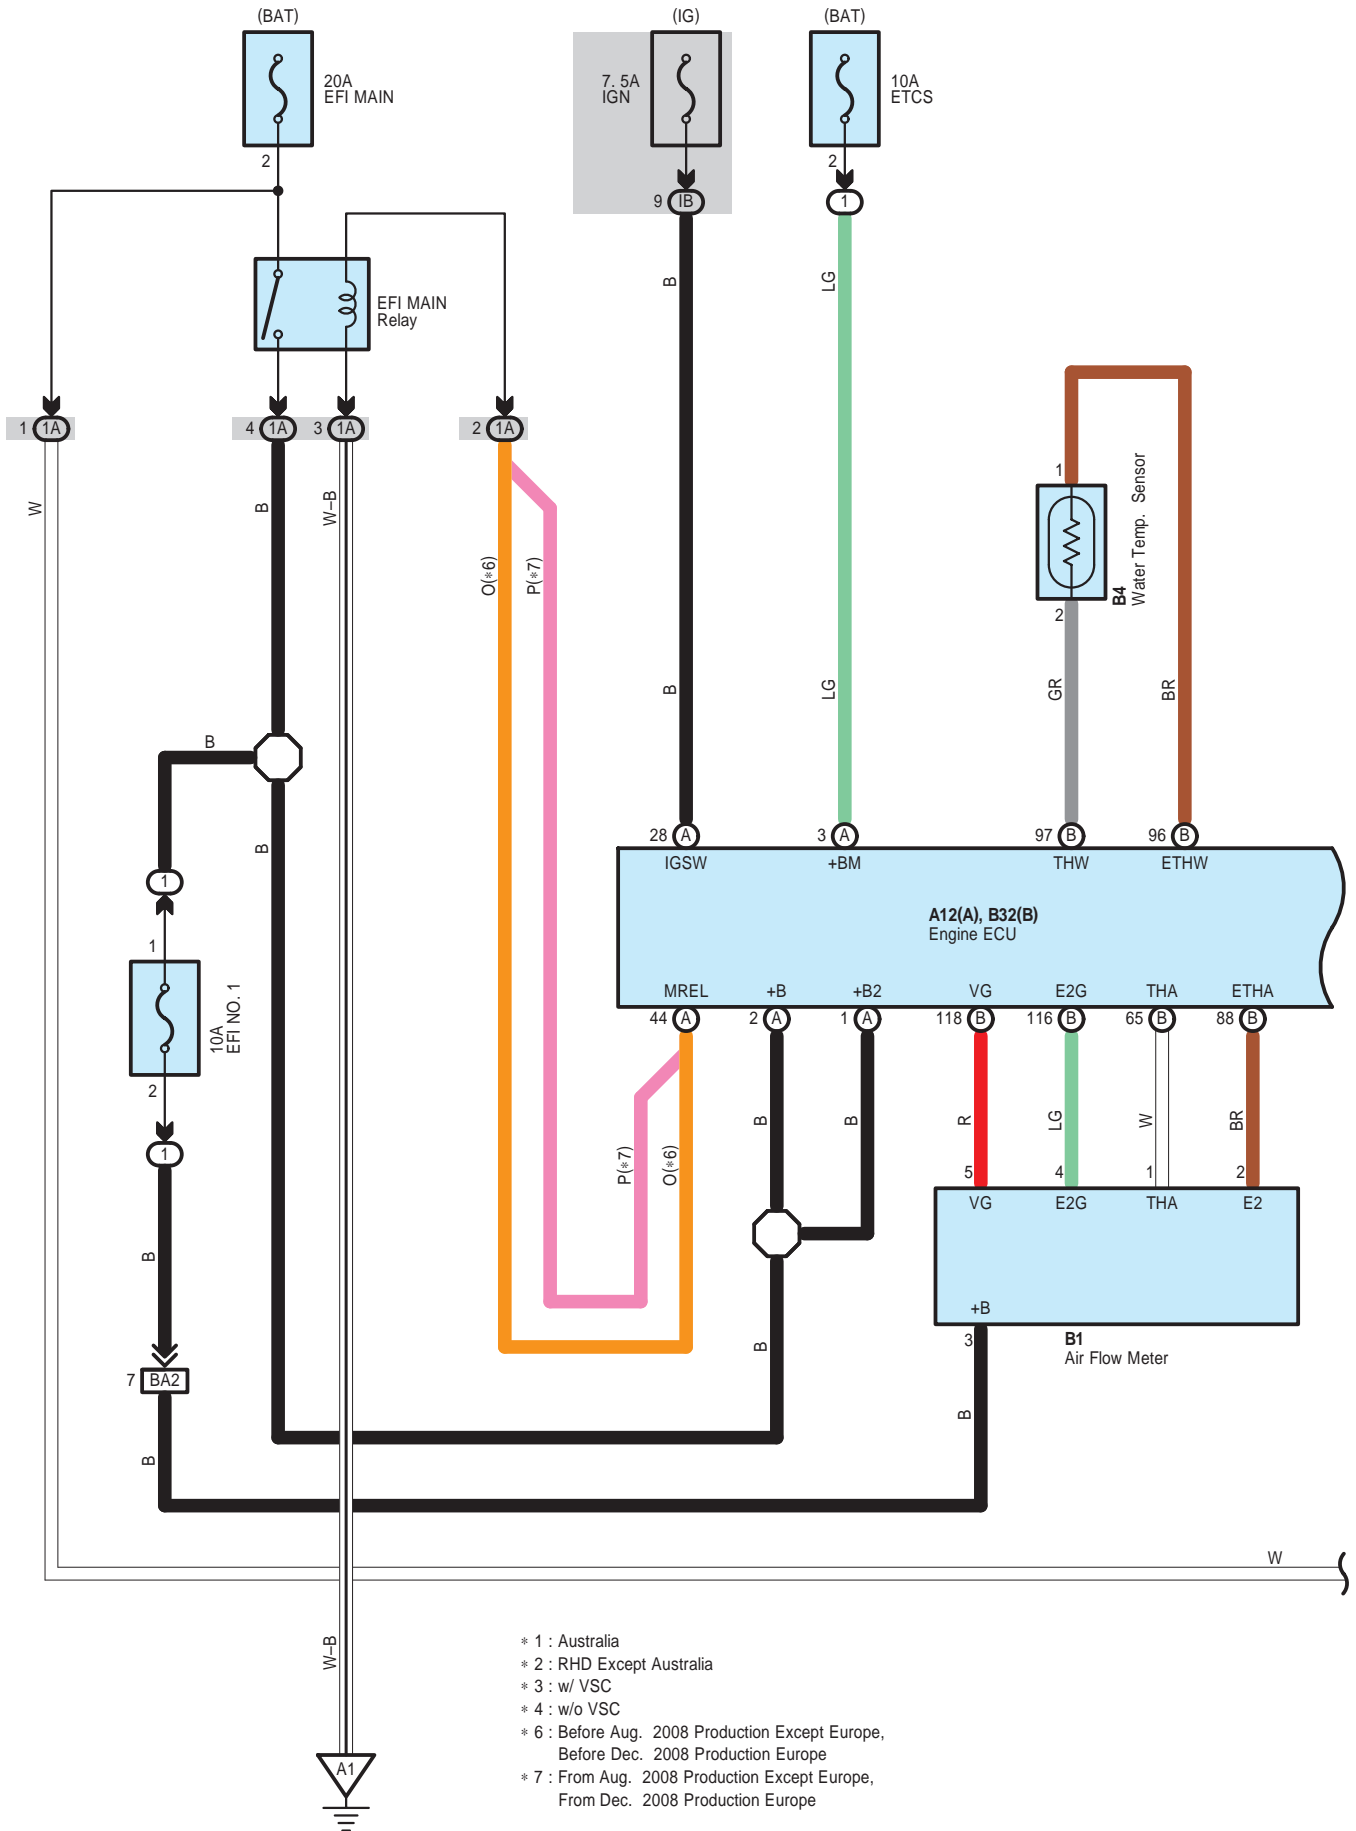

Cruise Control <2AZ-FE, 1AZ-FE>

- \* 1 : Australia
- \* 2 : RHD Except Australia
- \* 3 : w/ VSC
- \* 4 : w/o VSC
- \* 6 : Before Aug. 2008 Production Except Europe,  
Before Dec. 2008 Production Europe
- \* 7 : From Aug. 2008 Production Except Europe,  
From Dec. 2008 Production Europe

Cruise Control <2AZ-FE, 1AZ-FE>

- \* 1 : Australia
- \* 2 : RHD Except Australia
- \* 5 : Shielded

Cruise Control <2AZ-FE, 1AZ-FE>

- \* 1 : Australia
- \* 2 : RHD Except Australia
- \* 3 : w/ VSC
- \* 4 : w/o VSC
- \* 6 : Before Aug. 2008 Production Except Europe, Before Dec. 2008 Production Europe
- \* 7 : From Aug. 2008 Production Except Europe, From Dec. 2008 Production Europe
- \* 8 : Before Feb. 2010 Production
- \* 9 : From Feb. 2010 Production

Cruise Control <2AZ-FE, 1AZ-FE>

Cruise Control <2AZ-FE, 1AZ-FE>

AE3  
Black

AE4  
Gray

AE6  
White

BA1  
White

BA2  
Gray