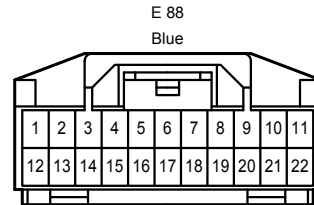

Cruise Control <2AZ-FE, 1AZ-FE>

- \* 1 : Australia
- \* 2 : RHD Except Australia
- \* 5 : Shielded

Cruise Control <2AZ-FE, 1AZ-FE>

- \* 1 : Australia
- \* 2 : RHD Except Australia
- \* 3 : w/ VSC
- \* 4 : w/o VSC
- \* 6 : Before Aug. 2008 Production Except Europe, Before Dec. 2008 Production Europe
- \* 7 : From Aug. 2008 Production Except Europe, From Dec. 2008 Production Europe
- \* 8 : Before Feb. 2010 Production
- \* 9 : From Feb. 2010 Production

Cruise Control <2AZ-FE, 1AZ-FE>

Cruise Control <2AZ-FE, 1AZ-FE>

AE3  
Black

AE4  
Gray

AE6  
White

BA1  
White

BA2  
Gray