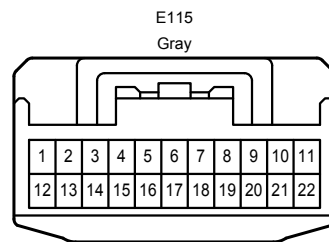

Cruise Control <2AZ-FE, 1AZ-FE>

- \* 1 : Australia
- \* 2 : RHD Except Australia
- \* 5 : Shielded

Cruise Control <2AZ-FE, 1AZ-FE>

- \* 1 : Australia
- \* 2 : RHD Except Australia
- \* 3 : w/ VSC
- \* 4 : w/o VSC
- \* 6 : Before Aug. 2008 Production Except Europe, Before Dec. 2008 Production Europe
- \* 7 : From Aug. 2008 Production Except Europe, From Dec. 2008 Production Europe
- \* 8 : Before Feb. 2010 Production
- \* 9 : From Feb. 2010 Production

Cruise Control <2AZ-FE, 1AZ-FE>

Cruise Control <2AZ-FE, 1AZ-FE>

AE3  
Black

AE4  
Gray

AE6  
White

BA1  
White

BA2  
Gray