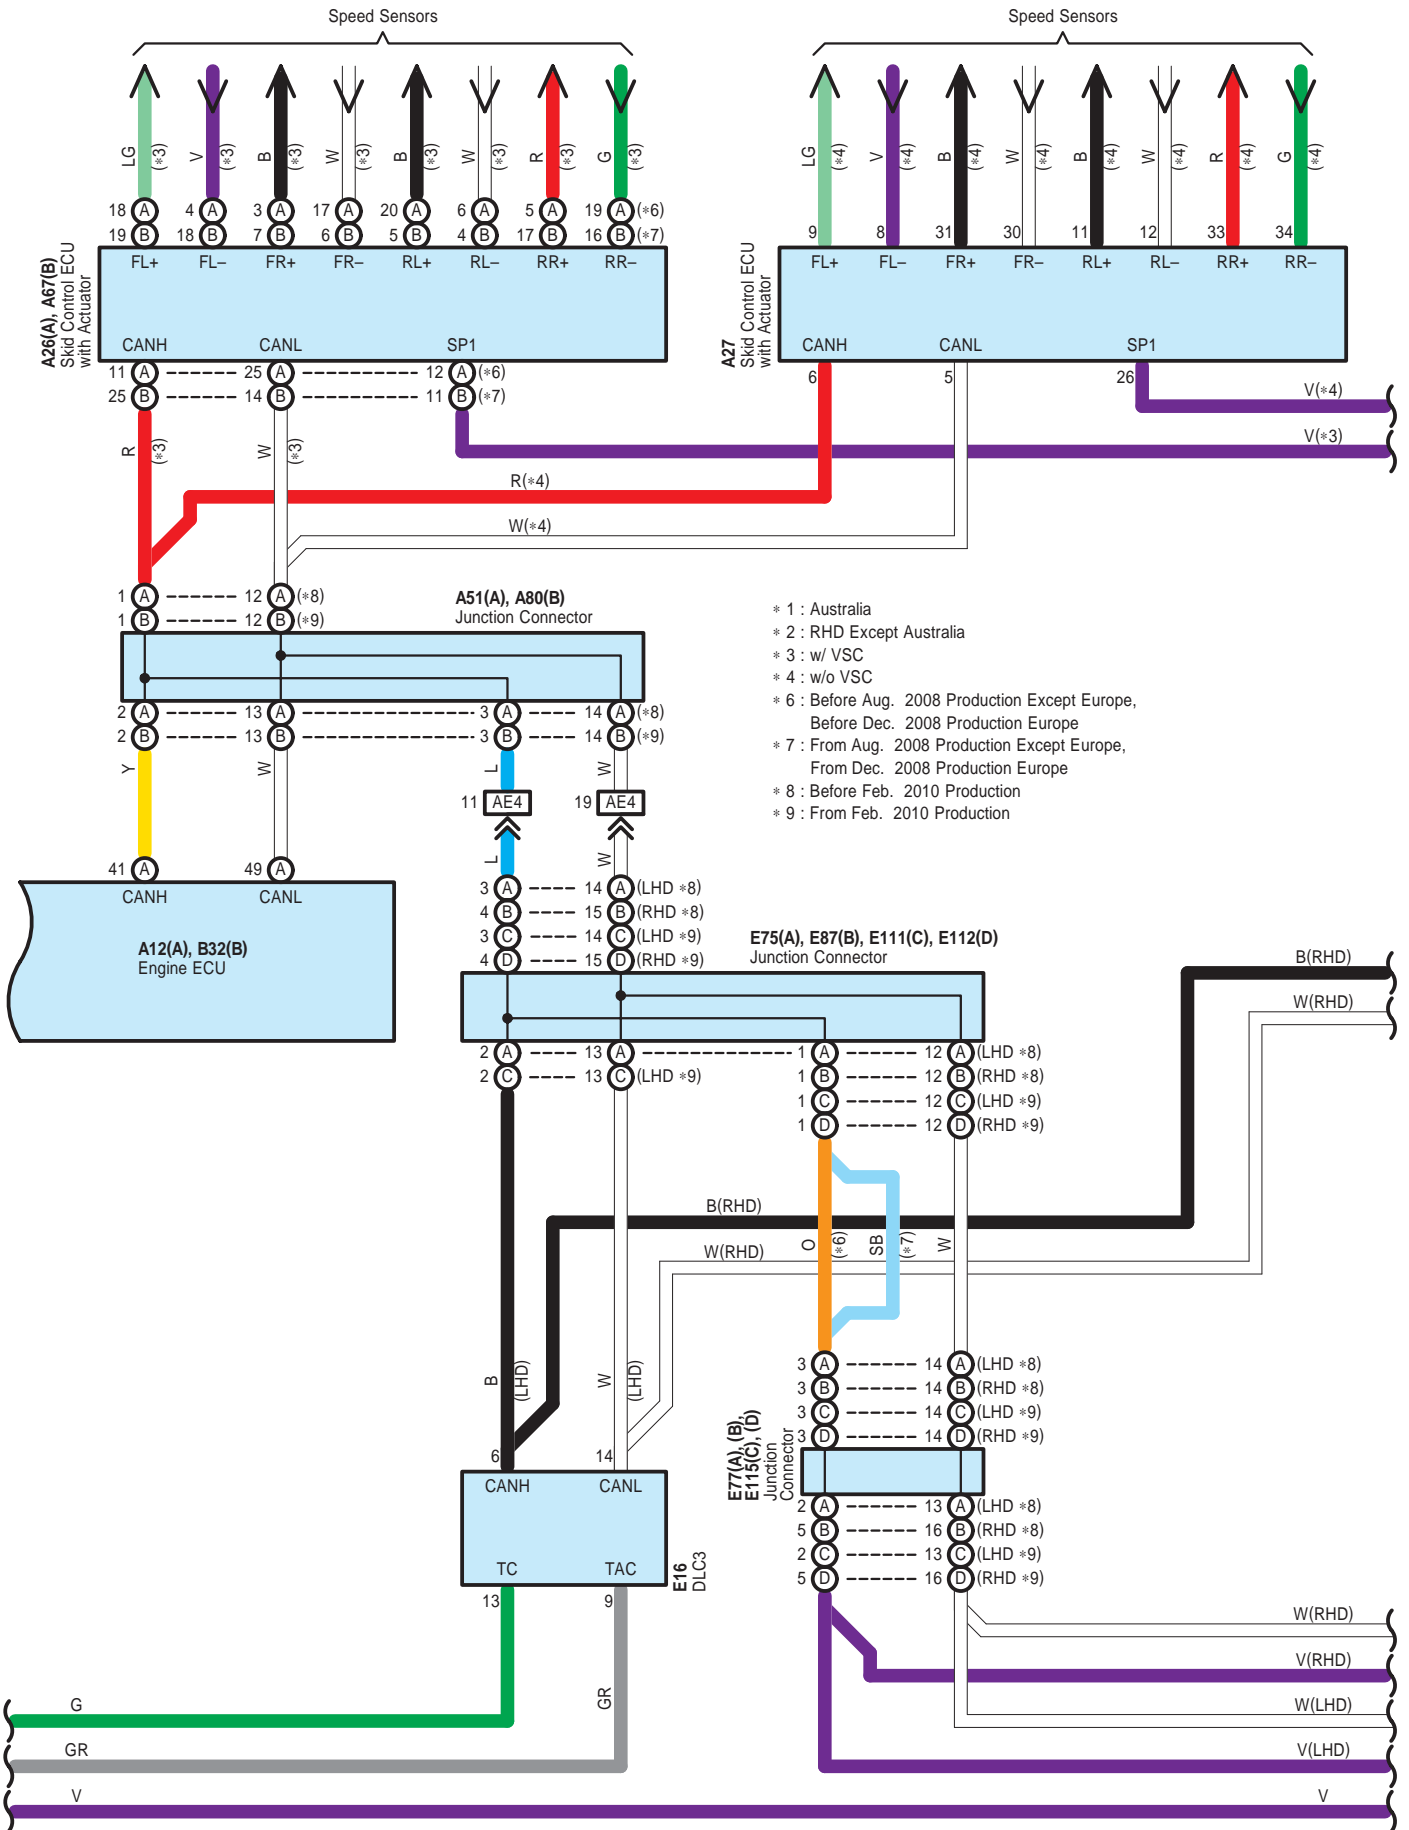

Cruise Control <2AZ-FE, 1AZ-FE>

- \* 1 : Australia
- \* 2 : RHD Except Australia
- \* 3 : w/ VSC
- \* 4 : w/o VSC
- \* 6 : Before Aug. 2008 Production Except Europe,  
Before Dec. 2008 Production Europe
- \* 7 : From Aug. 2008 Production Except Europe,  
From Dec. 2008 Production Europe

Cruise Control <2AZ-FE, 1AZ-FE>

- \* 1 : Australia
- \* 2 : RHD Except Australia
- \* 5 : Shielded

Cruise Control <2AZ-FE, 1AZ-FE>

- \* 1 : Australia
- \* 2 : RHD Except Australia
- \* 3 : w/ VSC
- \* 4 : w/o VSC
- \* 6 : Before Aug. 2008 Production Except Europe, Before Dec. 2008 Production Europe
- \* 7 : From Aug. 2008 Production Except Europe, From Dec. 2008 Production Europe
- \* 8 : Before Feb. 2010 Production
- \* 9 : From Feb. 2010 Production

Cruise Control <2AZ-FE, 1AZ-FE>

Cruise Control <2AZ-FE, 1AZ-FE>

AE3  
Black

AE4  
Gray

AE6  
White

BA1  
White

BA2  
Gray