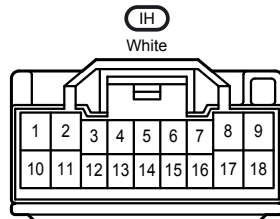

Cruise Control <2AZ-FE, 1AZ-FE>

- \* 1 : Australia
- \* 2 : RHD Except Australia
- \* 5 : Shielded

Cruise Control <2AZ-FE, 1AZ-FE>

- \* 1 : Australia
- \* 2 : RHD Except Australia
- \* 3 : w/ VSC
- \* 4 : w/o VSC
- \* 6 : Before Aug. 2008 Production Except Europe, Before Dec. 2008 Production Europe
- \* 7 : From Aug. 2008 Production Except Europe, From Dec. 2008 Production Europe
- \* 8 : Before Feb. 2010 Production
- \* 9 : From Feb. 2010 Production

Cruise Control <2AZ-FE, 1AZ-FE>

Cruise Control <2AZ-FE, 1AZ-FE>

AE3  
Black

AE4  
Gray

AE6  
White

BA1  
White

BA2  
Gray