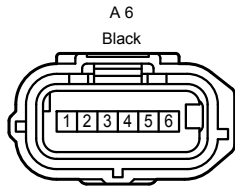

Cruise Control <2AZ-FE, 1AZ-FE>

- \* 1 : Australia
- \* 2 : RHD Except Australia
- \* 5 : Shielded

Cruise Control <2AZ-FE, 1AZ-FE>

- \* 1 : Australia
- \* 2 : RHD Except Australia
- \* 3 : w/ VSC
- \* 4 : w/o VSC
- \* 6 : Before Aug. 2008 Production Except Europe, Before Dec. 2008 Production Europe
- \* 7 : From Aug. 2008 Production Except Europe, From Dec. 2008 Production Europe
- \* 8 : Before Feb. 2010 Production
- \* 9 : From Feb. 2010 Production

Cruise Control <2AZ-FE, 1AZ-FE>

Cruise Control <2AZ-FE, 1AZ-FE>

AE3  
Black

AE4  
Gray

AE6  
White

BA1  
White

BA2  
Gray