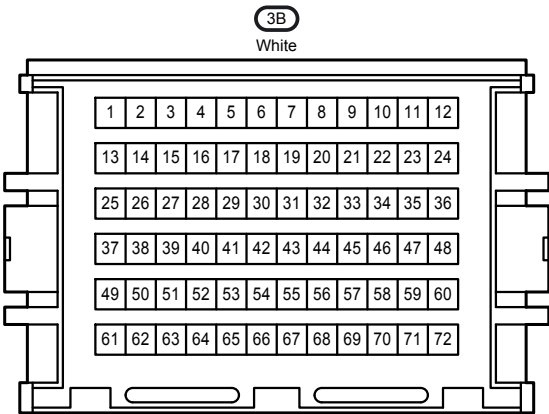

Cruise Control <2AZ-FE, 1AZ-FE>