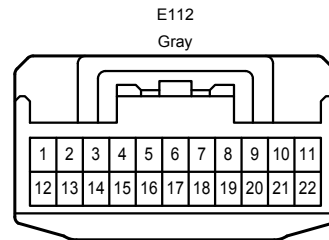

Cruise Control <2AZ-FE, 1AZ-FE>

- \* 1 : Australia
- \* 2 : RHD Except Australia
- \* 5 : Shielded

Cruise Control <2AZ-FE, 1AZ-FE>

- \* 1 : Australia
- \* 2 : RHD Except Australia
- \* 3 : w/ VSC
- \* 4 : w/o VSC
- \* 6 : Before Aug. 2008 Production Except Europe, Before Dec. 2008 Production Europe
- \* 7 : From Aug. 2008 Production Except Europe, From Dec. 2008 Production Europe
- \* 8 : Before Feb. 2010 Production
- \* 9 : From Feb. 2010 Production

Cruise Control <2AZ-FE, 1AZ-FE>

Cruise Control <2AZ-FE, 1AZ-FE>

AE3  
Black

AE4  
Gray

AE6  
White

BA1  
White

BA2  
Gray