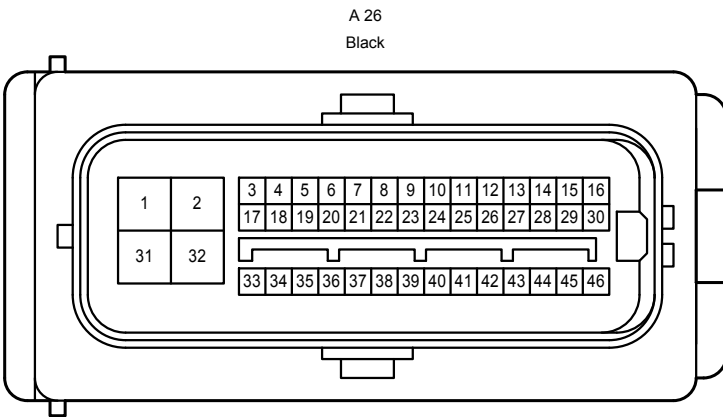

Cruise Control <2AZ-FE, 1AZ-FE>

- \* 1 : Australia
- \* 2 : RHD Except Australia
- \* 5 : Shielded

Cruise Control <2AZ-FE, 1AZ-FE>

- \* 1 : Australia
- \* 2 : RHD Except Australia
- \* 3 : w/ VSC
- \* 4 : w/o VSC
- \* 6 : Before Aug. 2008 Production Except Europe, Before Dec. 2008 Production Europe
- \* 7 : From Aug. 2008 Production Except Europe, From Dec. 2008 Production Europe
- \* 8 : Before Feb. 2010 Production
- \* 9 : From Feb. 2010 Production