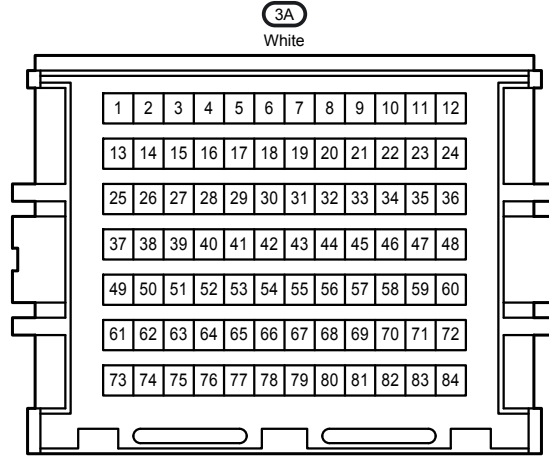

Cruise Control <2AZ-FE, 1AZ-FE>