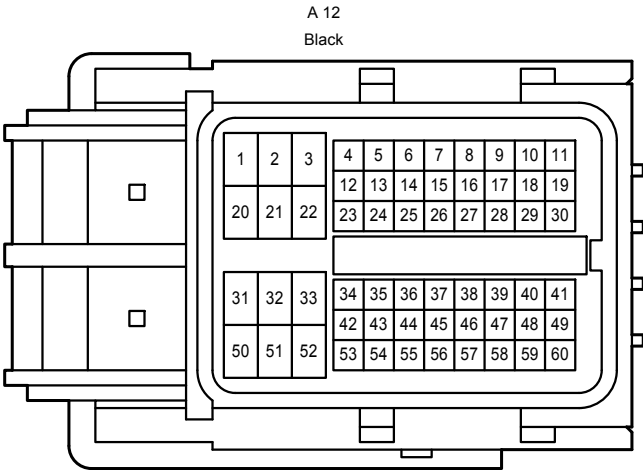

Cruise Control <2AZ-FE, 1AZ-FE>

- \* 1 : Australia
- \* 2 : RHD Except Australia
- \* 5 : Shielded

Cruise Control <2AZ-FE, 1AZ-FE>

- \* 1 : Australia
- \* 2 : RHD Except Australia
- \* 3 : w/ VSC
- \* 4 : w/o VSC
- \* 6 : Before Aug. 2008 Production Except Europe, Before Dec. 2008 Production Europe
- \* 7 : From Aug. 2008 Production Except Europe, From Dec. 2008 Production Europe
- \* 8 : Before Feb. 2010 Production
- \* 9 : From Feb. 2010 Production