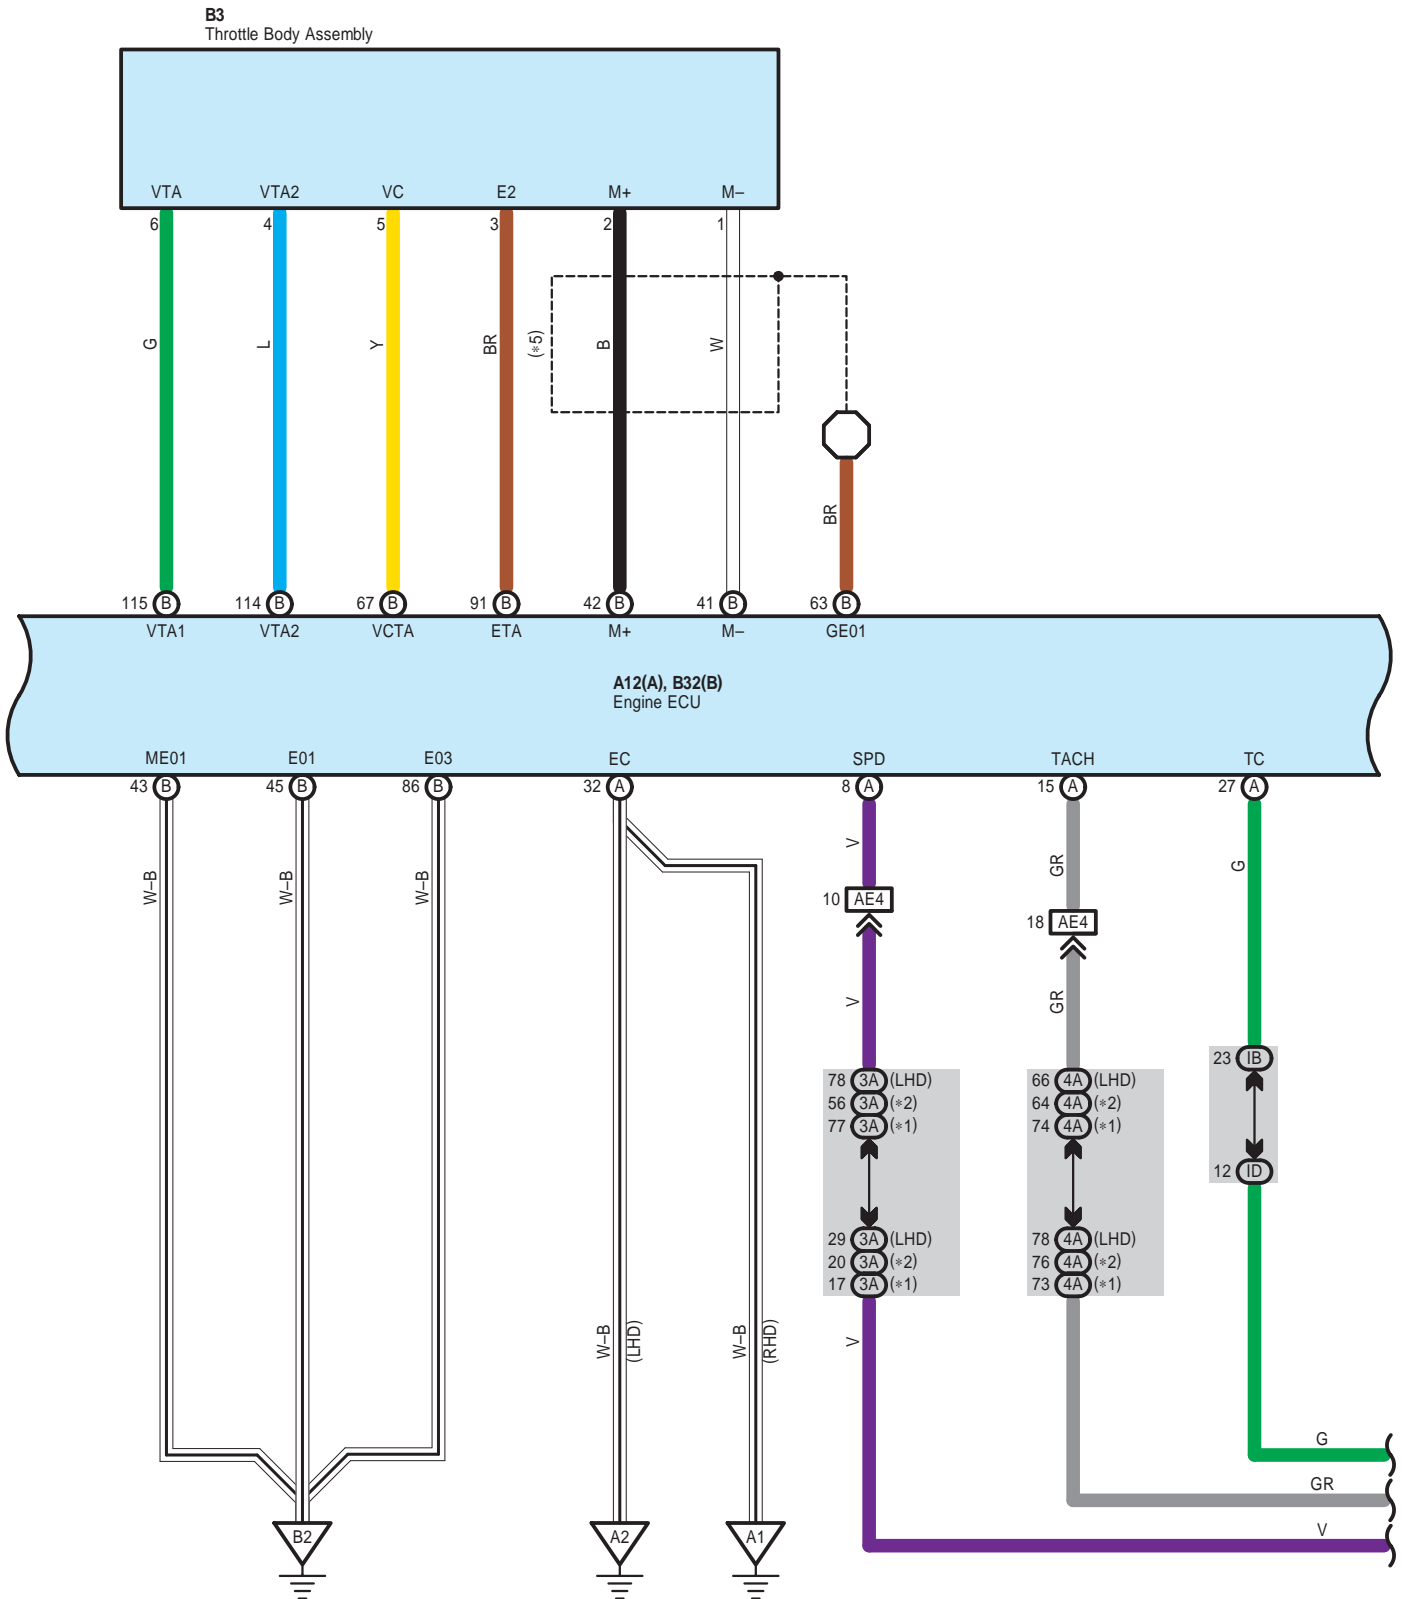

Cruise Control <2AZ-FE, 1AZ-FE>

- \* 1 : Australia
- \* 2 : RHD Except Australia
- \* 3 : w/ VSC
- \* 4 : w/o VSC
- \* 6 : Before Aug. 2008 Production Except Europe,  
Before Dec. 2008 Production Europe
- \* 7 : From Aug. 2008 Production Except Europe,  
From Dec. 2008 Production Europe

Cruise Control <2AZ-FE, 1AZ-FE>

- \* 1 : Australia
- \* 2 : RHD Except Australia
- \* 5 : Shielded

Cruise Control <2AZ-FE, 1AZ-FE>

- \* 1 : Australia
- \* 2 : RHD Except Australia
- \* 3 : w/ VSC
- \* 4 : w/o VSC
- \* 6 : Before Aug. 2008 Production Except Europe, Before Dec. 2008 Production Europe
- \* 7 : From Aug. 2008 Production Except Europe, From Dec. 2008 Production Europe
- \* 8 : Before Feb. 2010 Production
- \* 9 : From Feb. 2010 Production

Cruise Control <2AZ-FE, 1AZ-FE>

Cruise Control <2AZ-FE, 1AZ-FE>

AE3  
Black

AE4  
Gray

AE6  
White

BA1  
White

BA2  
Gray