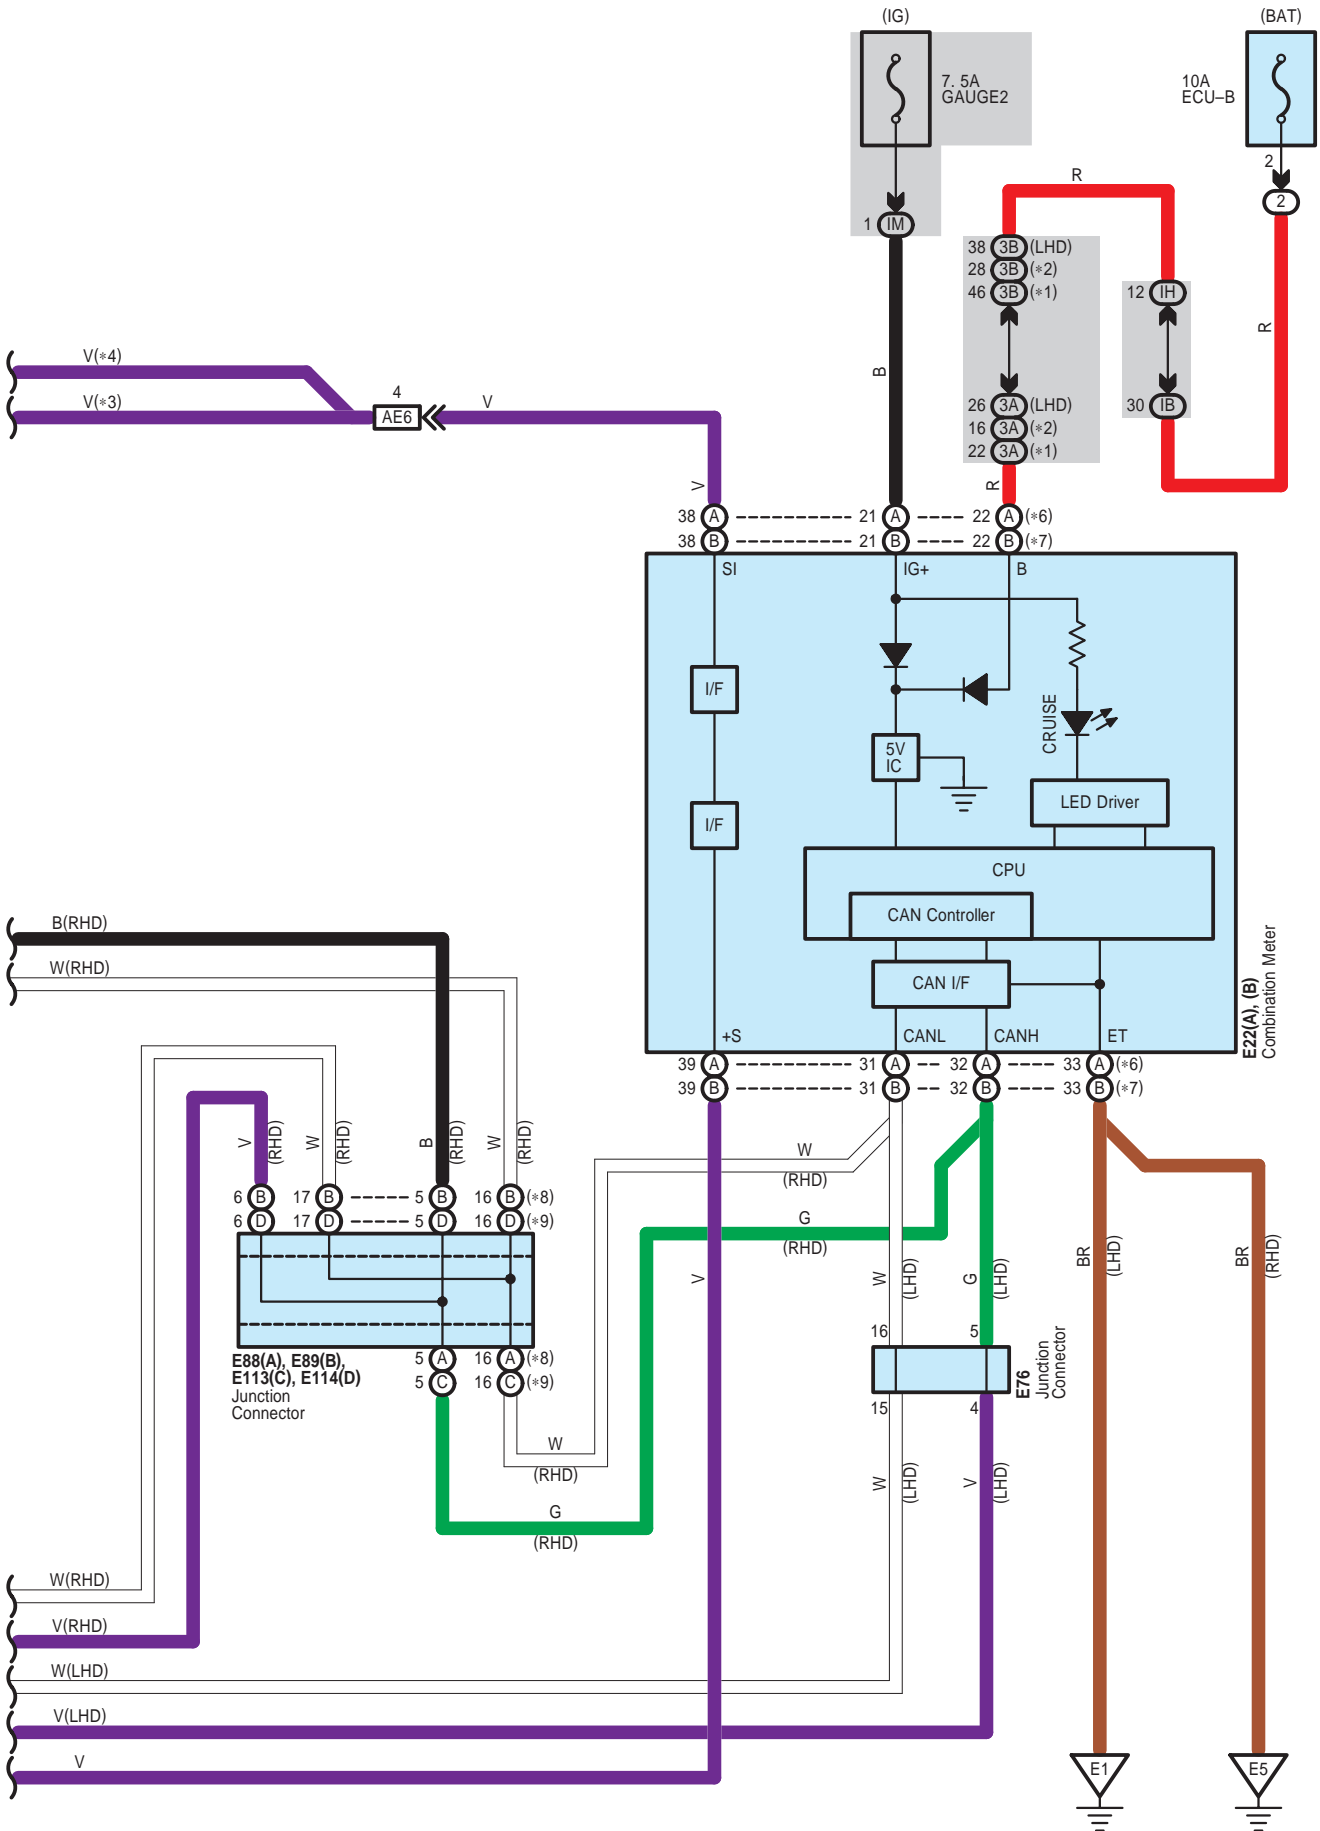

Cruise Control <2AZ-FE, 1AZ-FE>

- \* 1 : Australia
- \* 2 : RHD Except Australia
- \* 3 : w/ VSC
- \* 4 : w/o VSC
- \* 6 : Before Aug. 2008 Production Except Europe,  
Before Dec. 2008 Production Europe
- \* 7 : From Aug. 2008 Production Except Europe,  
From Dec. 2008 Production Europe

Cruise Control <2AZ-FE, 1AZ-FE>

- \* 1 : Australia
- \* 2 : RHD Except Australia
- \* 5 : Shielded

Cruise Control <2AZ-FE, 1AZ-FE>

- \* 1 : Australia
- \* 2 : RHD Except Australia
- \* 3 : w/ VSC
- \* 4 : w/o VSC
- \* 6 : Before Aug. 2008 Production Except Europe, Before Dec. 2008 Production Europe
- \* 7 : From Aug. 2008 Production Except Europe, From Dec. 2008 Production Europe
- \* 8 : Before Feb. 2010 Production
- \* 9 : From Feb. 2010 Production

Cruise Control <2AZ-FE, 1AZ-FE>

Cruise Control <2AZ-FE, 1AZ-FE>

AE3  
Black

AE4  
Gray

AE6  
White

BA1  
White

BA2  
Gray