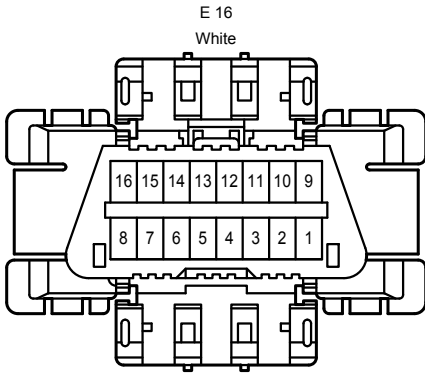

Cruise Control <2AZ-FE, 1AZ-FE>

- \* 1 : Australia
- \* 2 : RHD Except Australia
- \* 5 : Shielded

Cruise Control <2AZ-FE, 1AZ-FE>

- \* 1 : Australia
- \* 2 : RHD Except Australia
- \* 3 : w/ VSC
- \* 4 : w/o VSC
- \* 6 : Before Aug. 2008 Production Except Europe, Before Dec. 2008 Production Europe
- \* 7 : From Aug. 2008 Production Except Europe, From Dec. 2008 Production Europe
- \* 8 : Before Feb. 2010 Production
- \* 9 : From Feb. 2010 Production

Cruise Control <2AZ-FE, 1AZ-FE>

Cruise Control <2AZ-FE, 1AZ-FE>

AE3  
Black

AE4  
Gray

AE6  
White

BA1  
White

BA2  
Gray