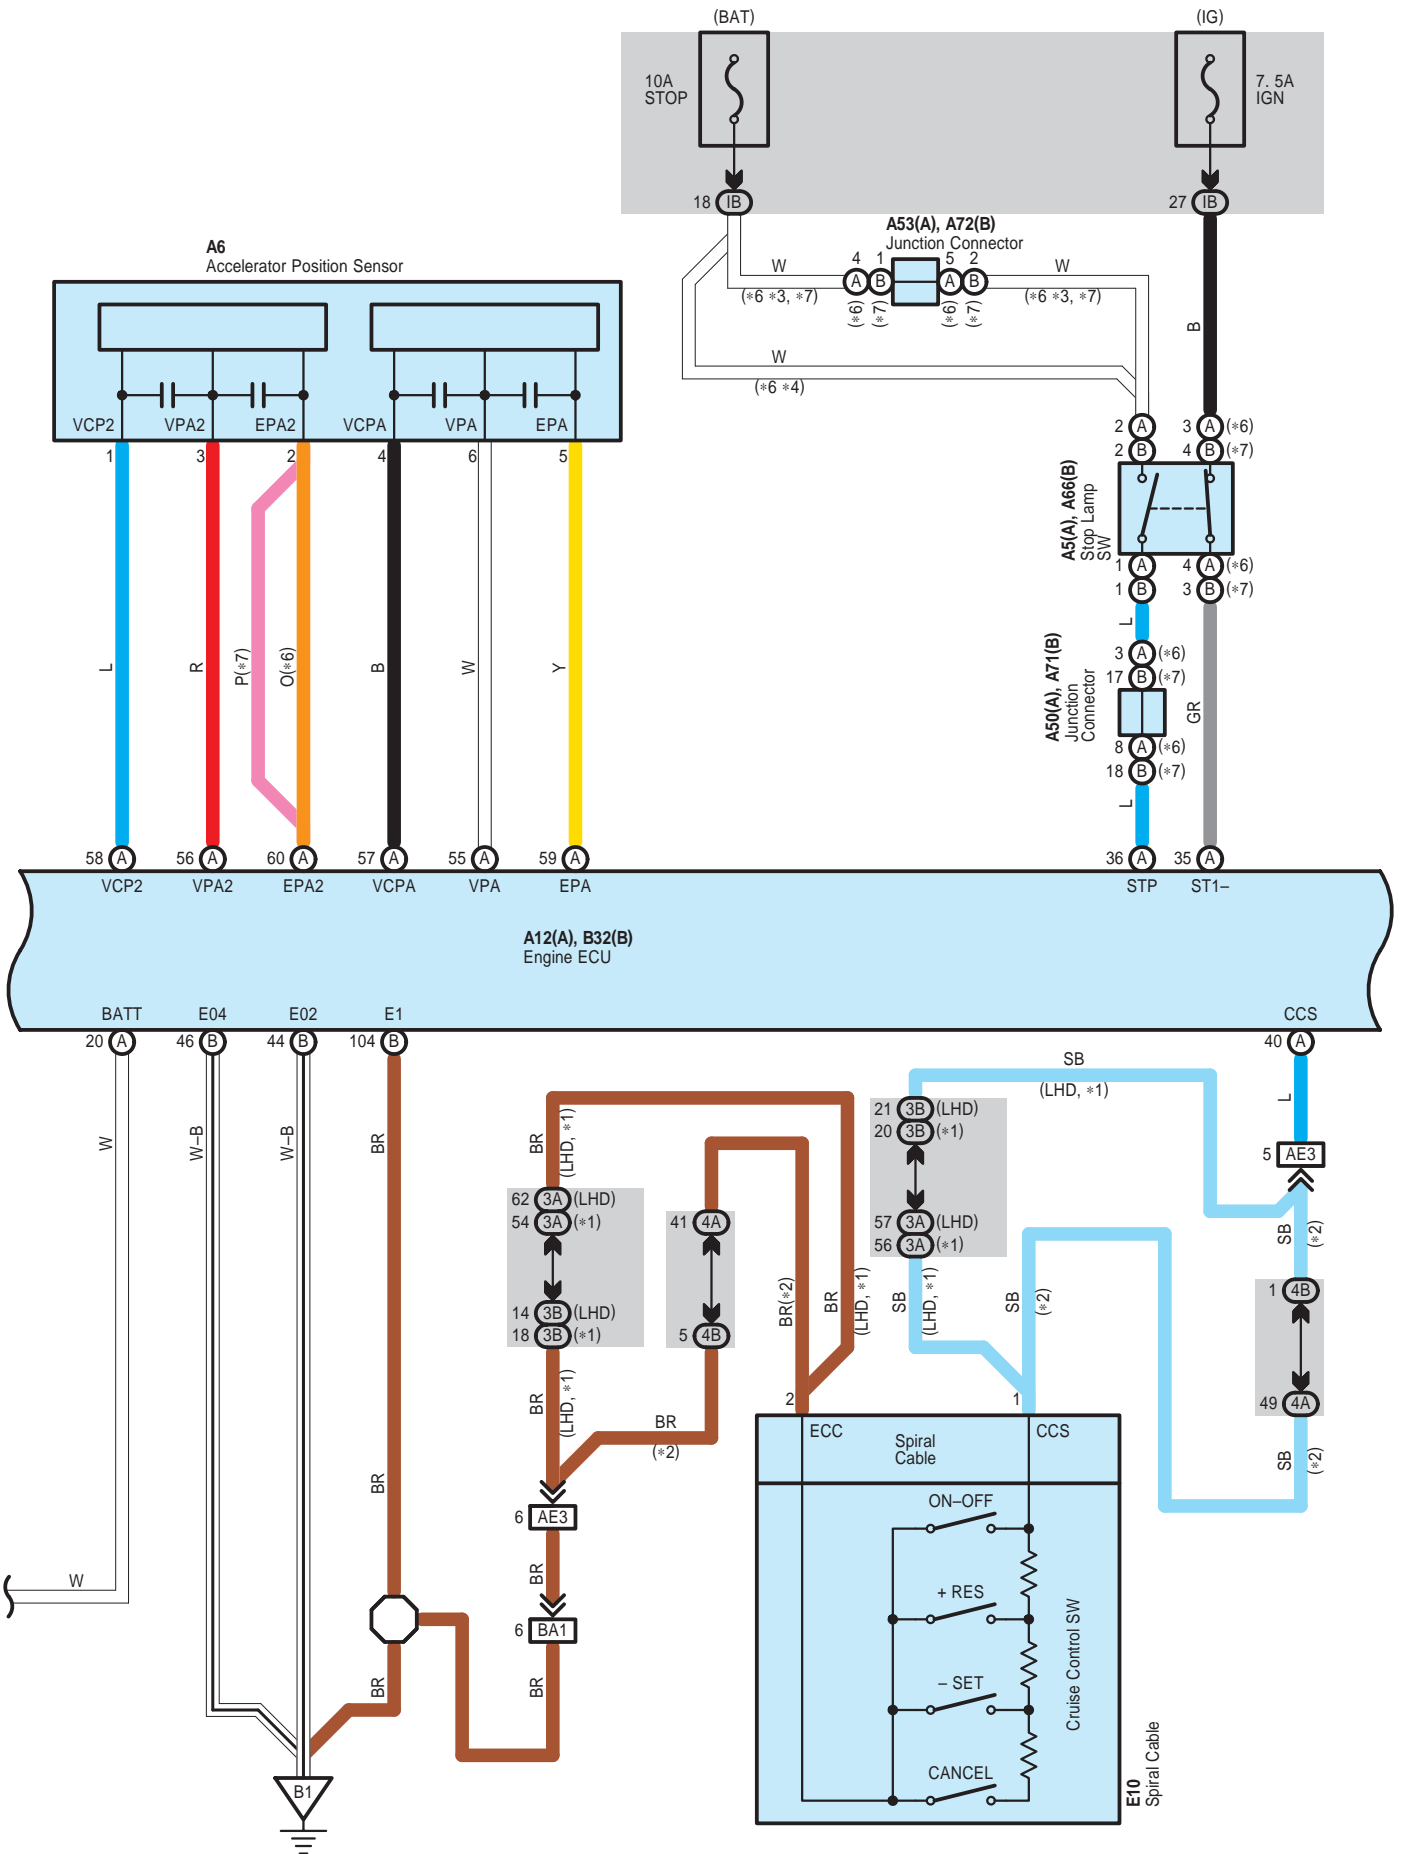

Cruise Control <2AZ-FE, 1AZ-FE>

- \* 1 : Australia
- \* 2 : RHD Except Australia
- \* 3 : w/ VSC
- \* 4 : w/o VSC
- \* 6 : Before Aug. 2008 Production Except Europe,  
Before Dec. 2008 Production Europe
- \* 7 : From Aug. 2008 Production Except Europe,  
From Dec. 2008 Production Europe

Cruise Control <2AZ-FE, 1AZ-FE>

- \* 1 : Australia
- \* 2 : RHD Except Australia
- \* 5 : Shielded

Cruise Control <2AZ-FE, 1AZ-FE>

- \* 1 : Australia
- \* 2 : RHD Except Australia
- \* 3 : w/ VSC
- \* 4 : w/o VSC
- \* 6 : Before Aug. 2008 Production Except Europe, Before Dec. 2008 Production Europe
- \* 7 : From Aug. 2008 Production Except Europe, From Dec. 2008 Production Europe
- \* 8 : Before Feb. 2010 Production
- \* 9 : From Feb. 2010 Production

Cruise Control <2AZ-FE, 1AZ-FE>

Cruise Control <2AZ-FE, 1AZ-FE>

AE3  
Black

AE4  
Gray

AE6  
White

BA1  
White

BA2  
Gray