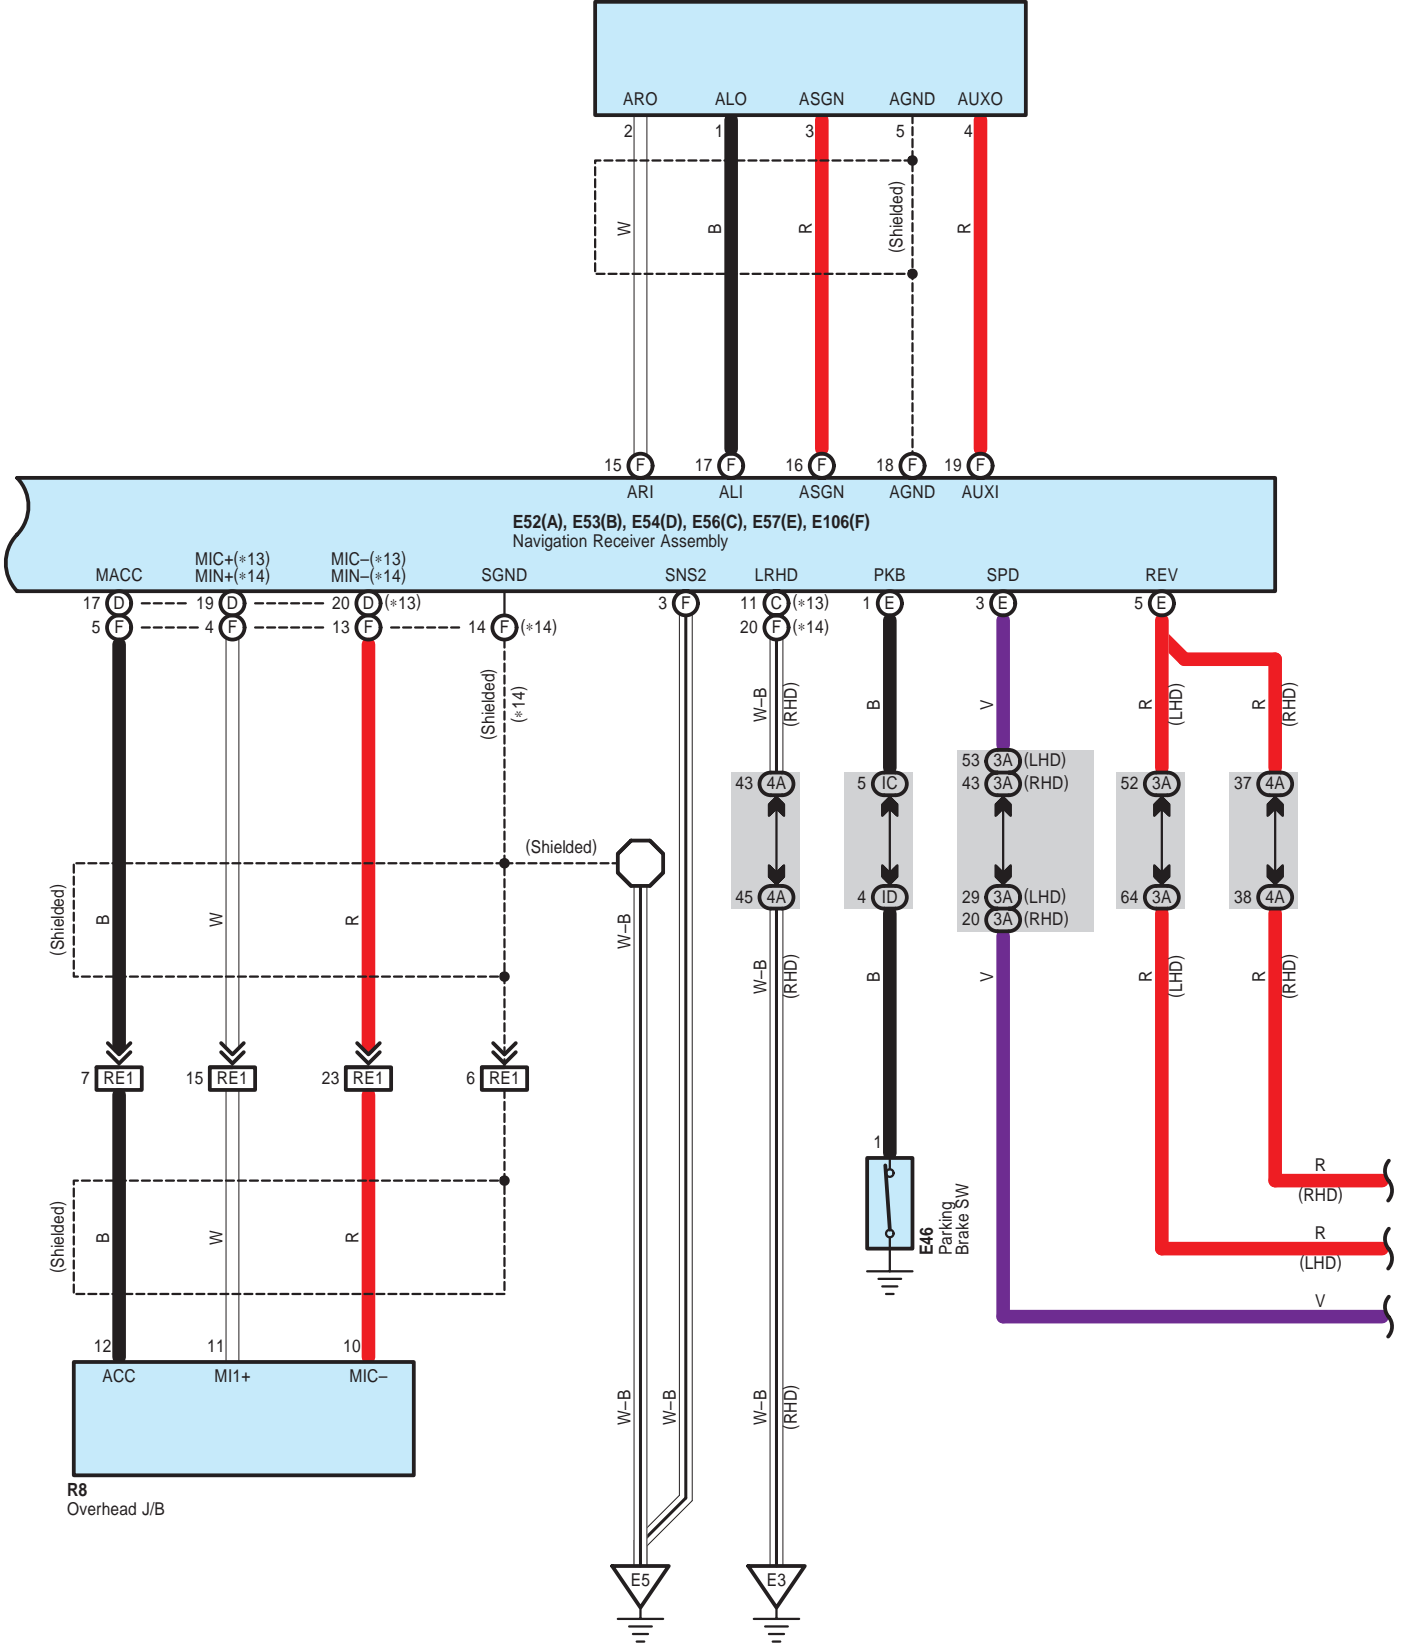

E52(A), E53(B), E54(D), E56(C), E57(E), E106(F)
Navigation Receiver Assembly

- * 4 : w/ Parking Assist (Rear View Monitor)
- *13 : Before Dec. 2008 Production Europe
- *14 : From Dec. 2008 Production Europe

E52(A), E53(B), E54(D), E56(C), E57(E), E106(F)
Navigation Receiver Assembly

E100
No. 1 Stereo Jack Adapter Assembly

A 26
Black

A 27
Black

A 67
Black

B 25
Gray

B 28
Gray

E 10
Black