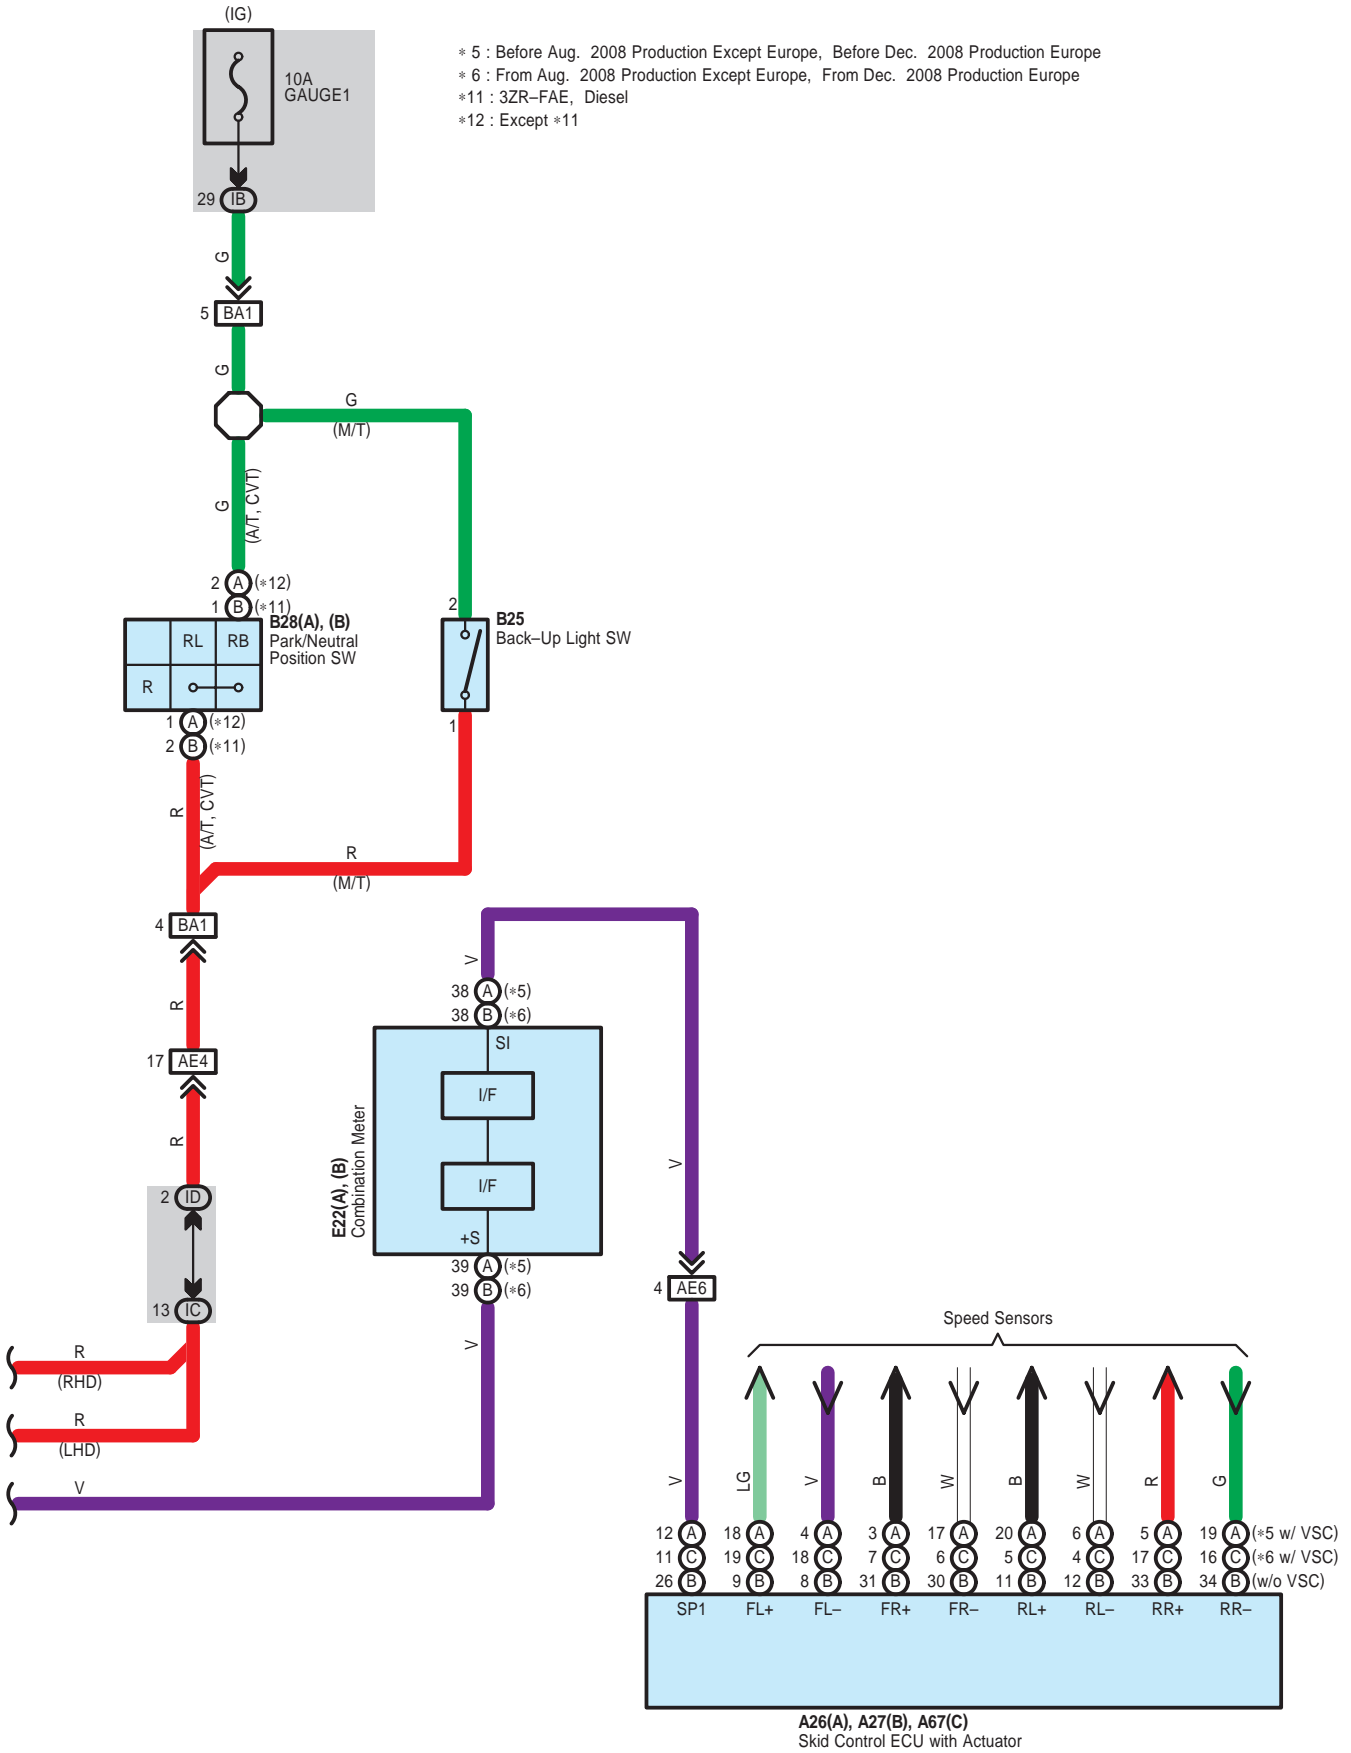

E52(A), E53(B), E54(D), E56(C), E57(E), E106(F)
Navigation Receiver Assembly

- * 4 : w/ Parking Assist (Rear View Monitor)
- *13 : Before Dec. 2008 Production Europe
- *14 : From Dec. 2008 Production Europe

E52(A), E53(B), E54(D), E56(C), E57(E), E106(F)
Navigation Receiver Assembly

E100
No. 1 Stereo Jack Adapter Assembly

A 26
Black

A 27
Black

A 67
Black

B 25
Gray

B 28
Gray

E 10
Black

E 22
White

4A

White

4B

White

1B

White

1C