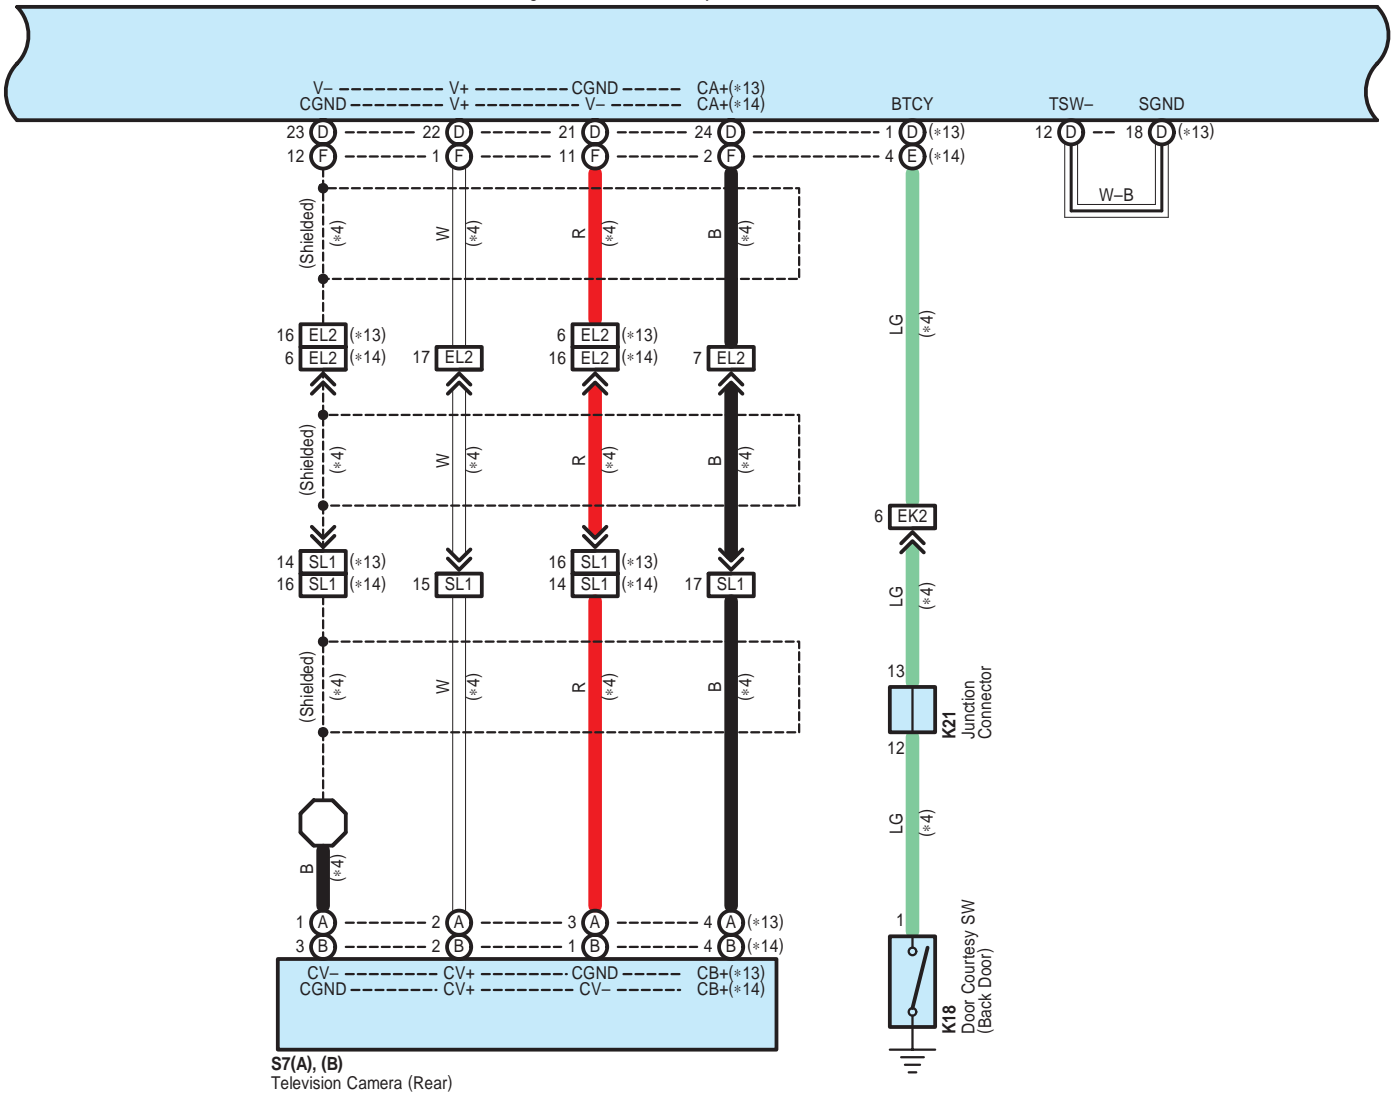

- * 1 : w/ Audio SW in Steering Wheel
- * 2 : RHD Short Body
- * 3 : Except *2
- * 5 : Before Aug. 2008 Production Except Europe, Before Dec. 2008 Production Europe
- * 6 : From Aug. 2008 Production Except Europe, From Dec. 2008 Production Europe
- * 9 : LHD From Aug. 2008 Production Except Europe, LHD From Dec. 2008 Production Europe
- *10 : RHD, LHD Before Aug. 2008 Production Except Europe, LHD Before Dec. 2008 Production Europe
- *13 : Before Dec. 2008 Production Europe
- *14 : From Dec. 2008 Production Europe

E52(A), E53(B), E54(D), E56(C), E57(E), E106(F)
Navigation Receiver Assembly

- * 4 : w/ Parking Assist (Rear View Monitor)
- *13 : Before Dec. 2008 Production Europe
- *14 : From Dec. 2008 Production Europe

E52(A), E53(B), E54(D), E56(C), E57(E), E106(F)
Navigation Receiver Assembly

E100
No. 1 Stereo Jack Adapter Assembly

A 26
Black

A 27
Black

A 67
Black

B 25
Gray

B 28
Gray

E 10
Black