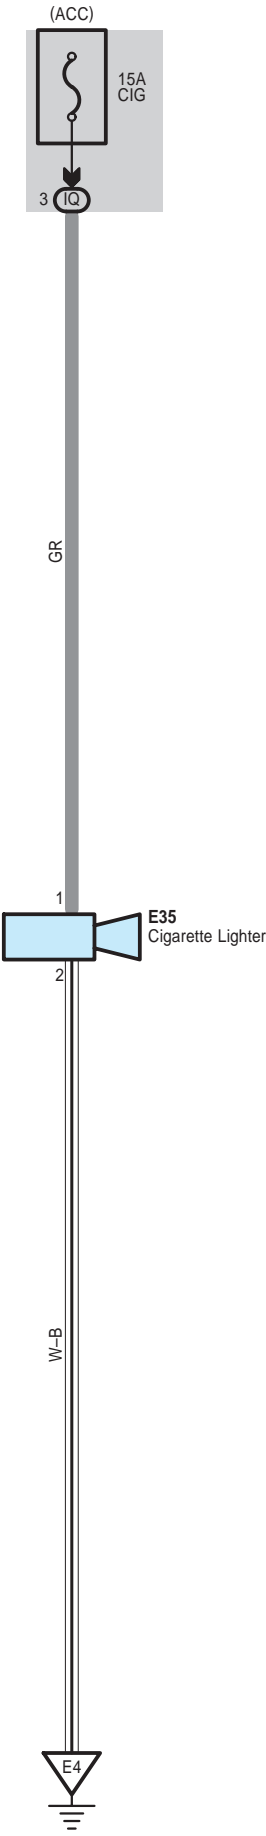

Cigarette Lighter

Cigarette Lighter

E 35  
White

IQ  
White