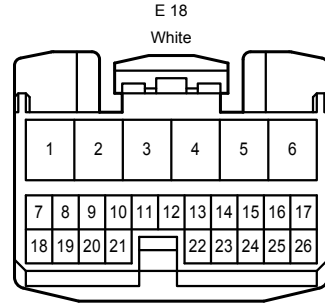

Headlight Beam Level Control