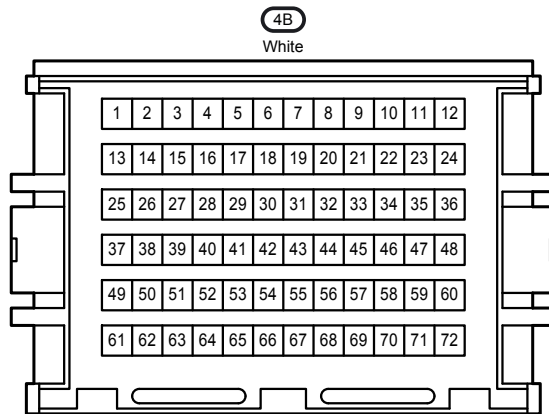

Headlight Beam Level Control