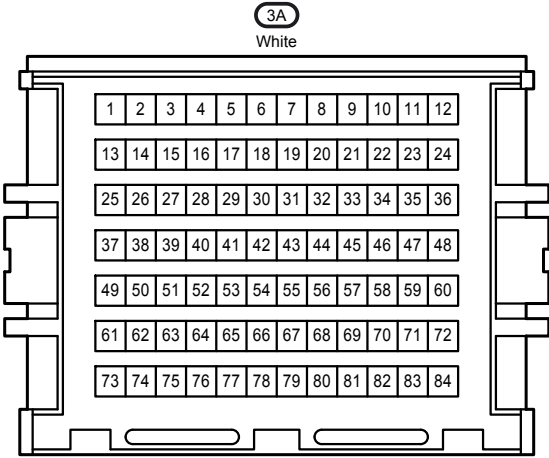

Headlight Beam Level Control