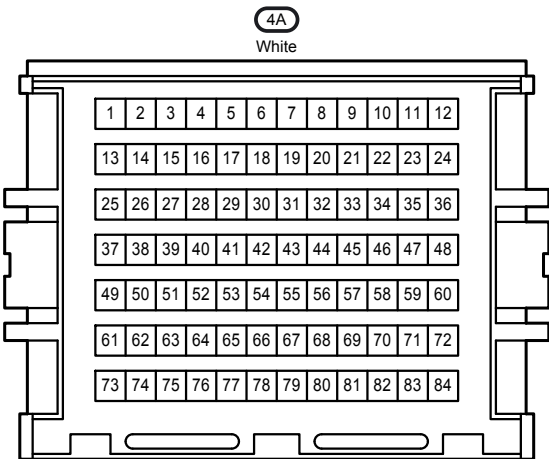

Headlight Beam Level Control