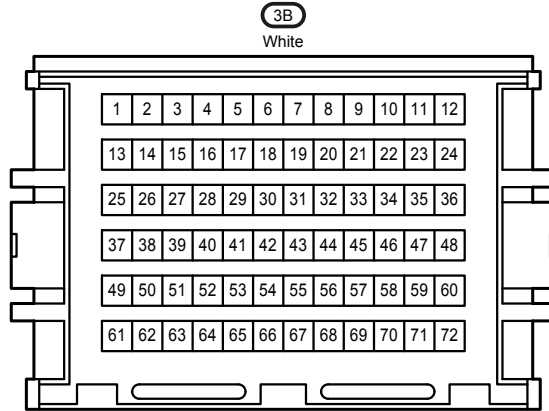

Headlight Beam Level Control