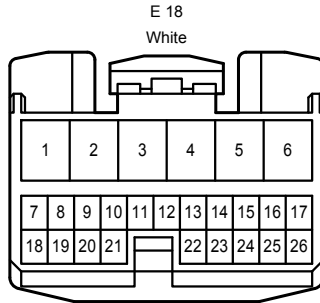

# Headlight Cleaner

AE10  
White