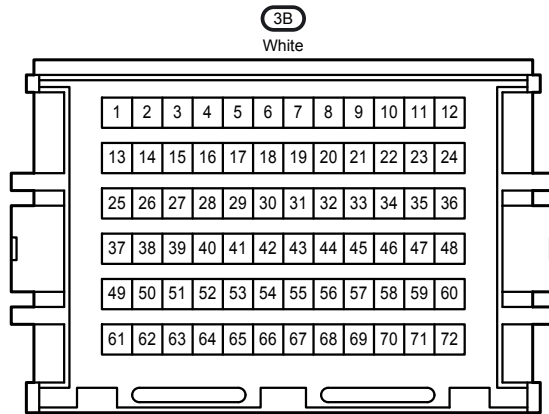

# Headlight Cleaner

AE10  
White