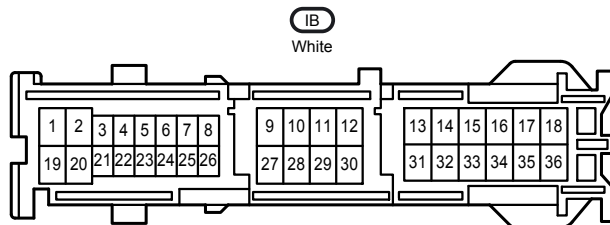

# Headlight Cleaner

AE10  
White