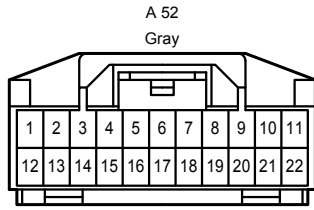

# Headlight Cleaner

AE10  
White