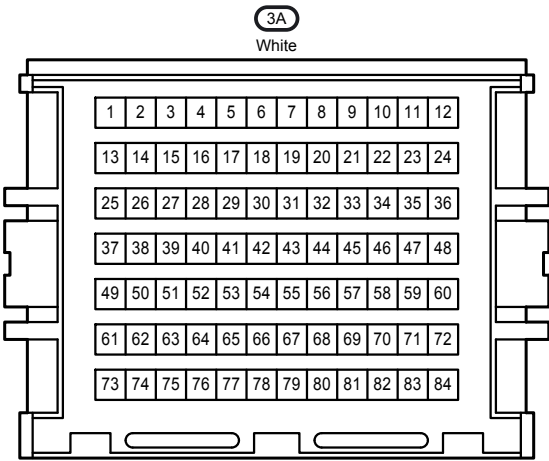

# Headlight Cleaner

AE10  
White