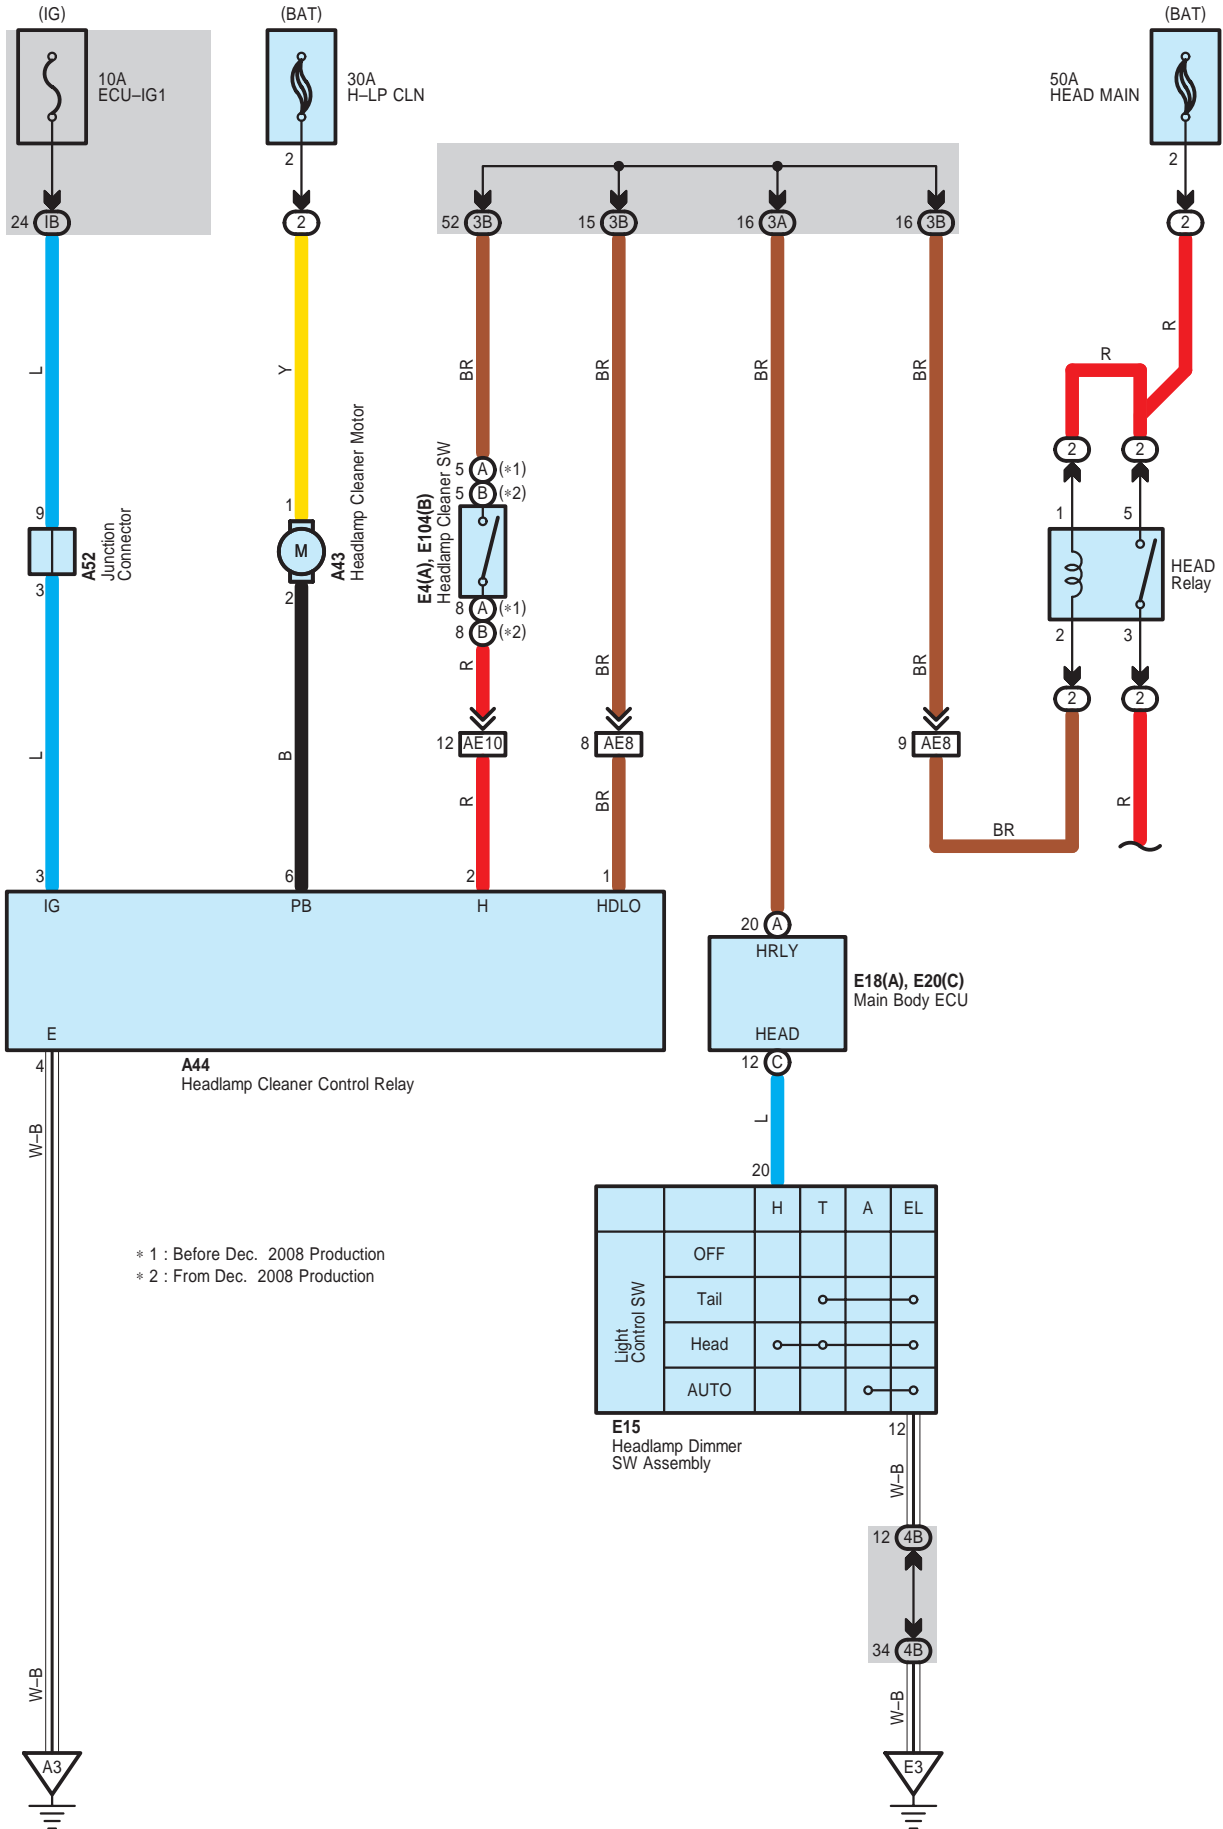

# Headlight Cleaner

AE10  
White