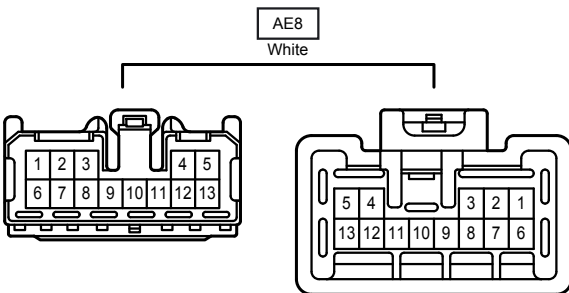

# Headlight Cleaner

AE10  
White