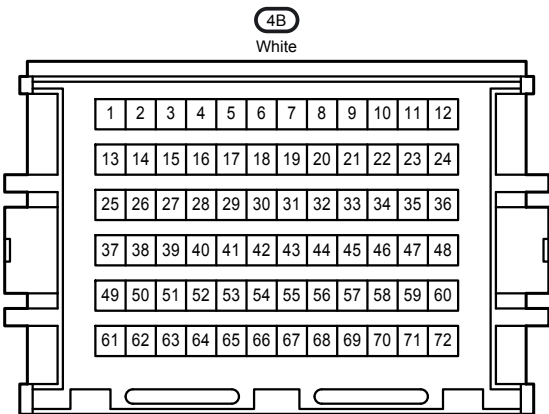

# Headlight Cleaner

AE10  
White