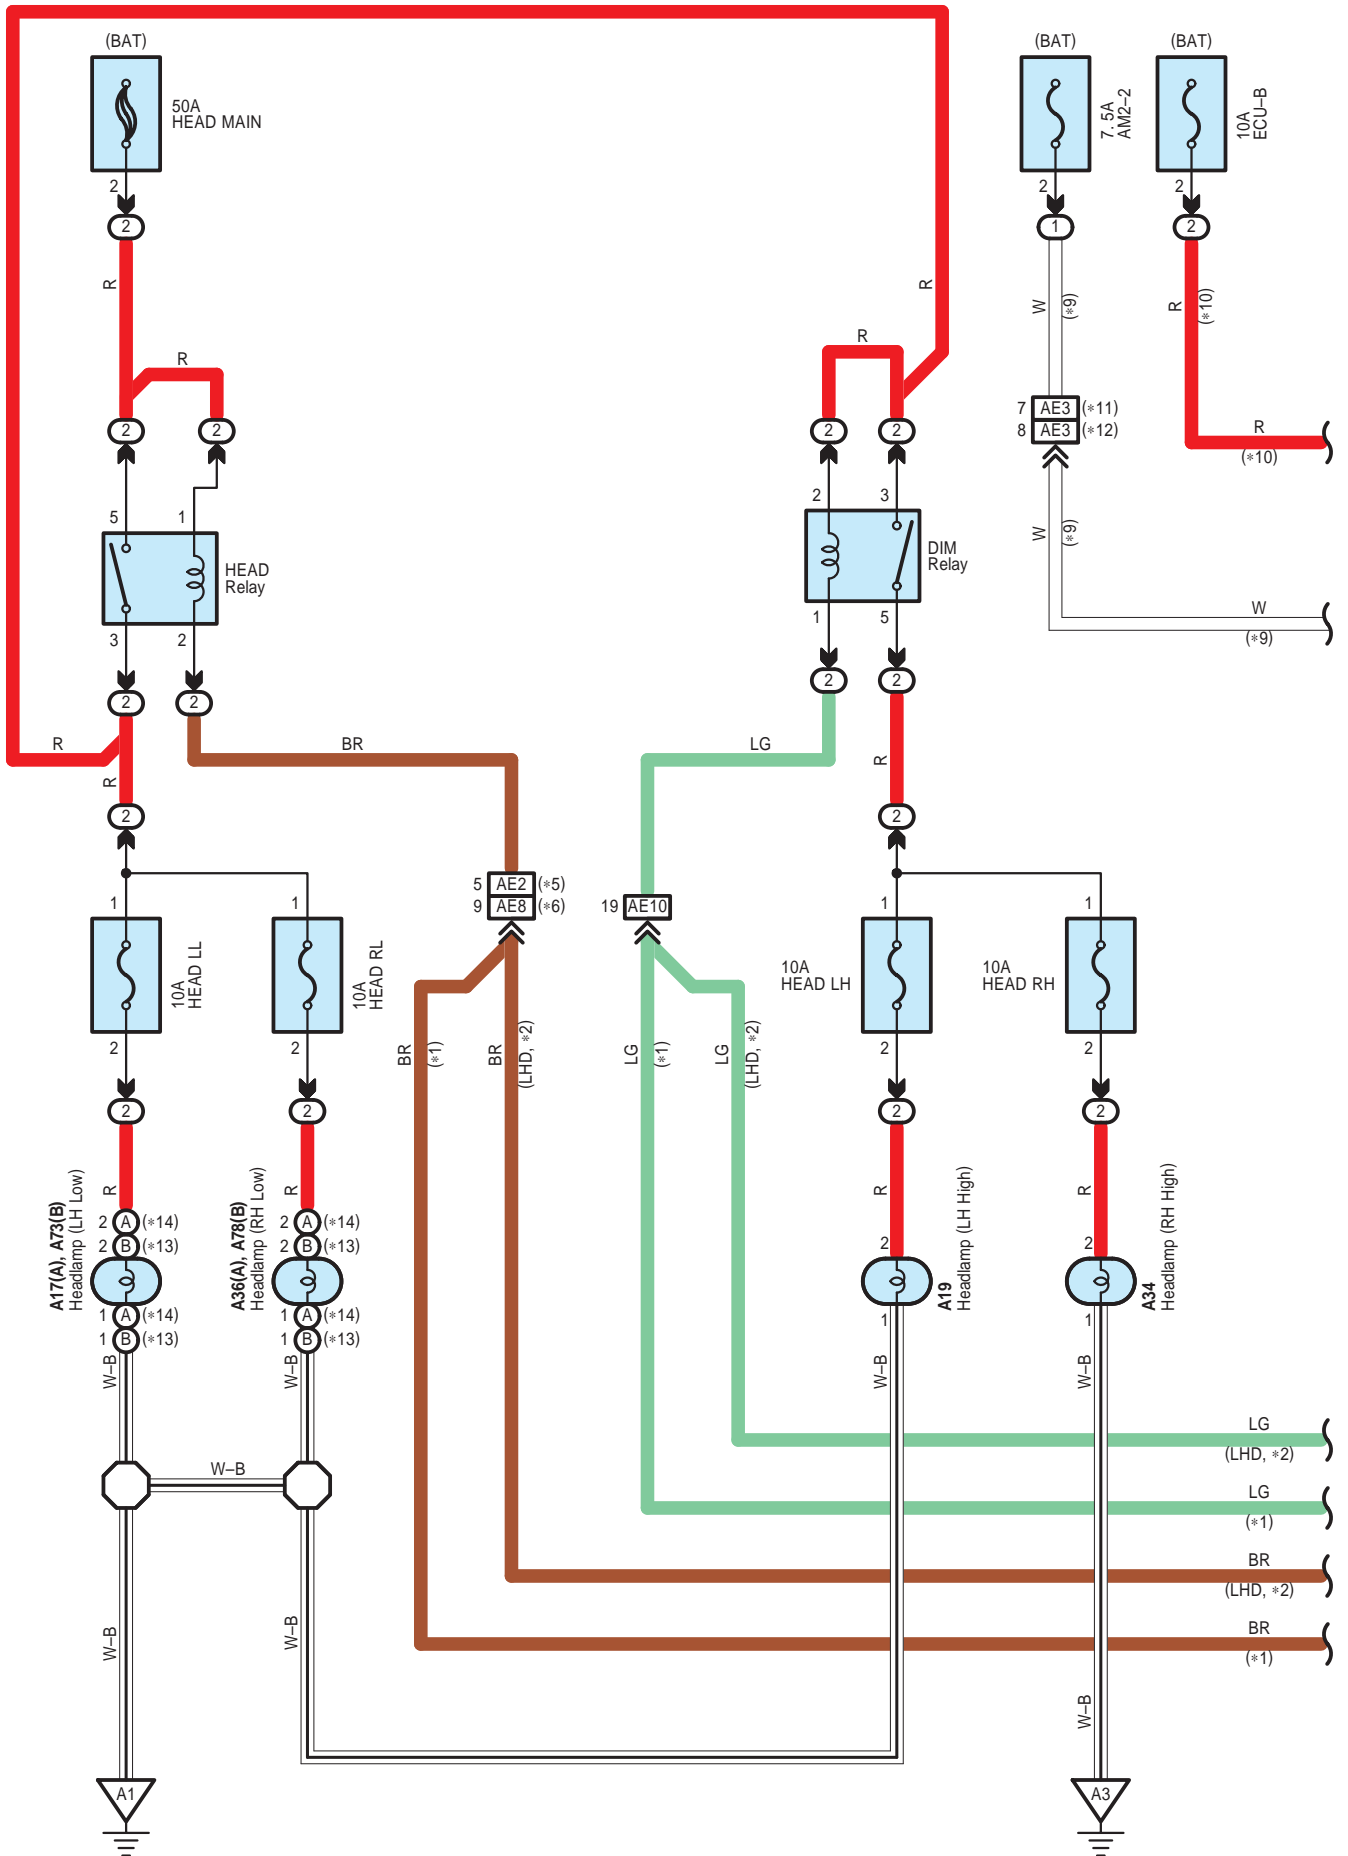

Headlight

Headlight

Headlight

Headlight

- * 1 : Australia
- * 2 : RHD Except Australia
- * 3 : LH Turn Lever Type
- * 4 : RH Turn Lever Type
- * 7 : Before Aug. 2008 Production Except Europe,
Before Dec. 2008 Production Europe
- * 8 : From Aug. 2008 Production Except Europe,
From Dec. 2008 Production Europe
- * 15 : Before Feb. 2010 Production
- * 16 : From Feb. 2010 Production

Black

A 73

White

A 78

White

E 15

White

E 18