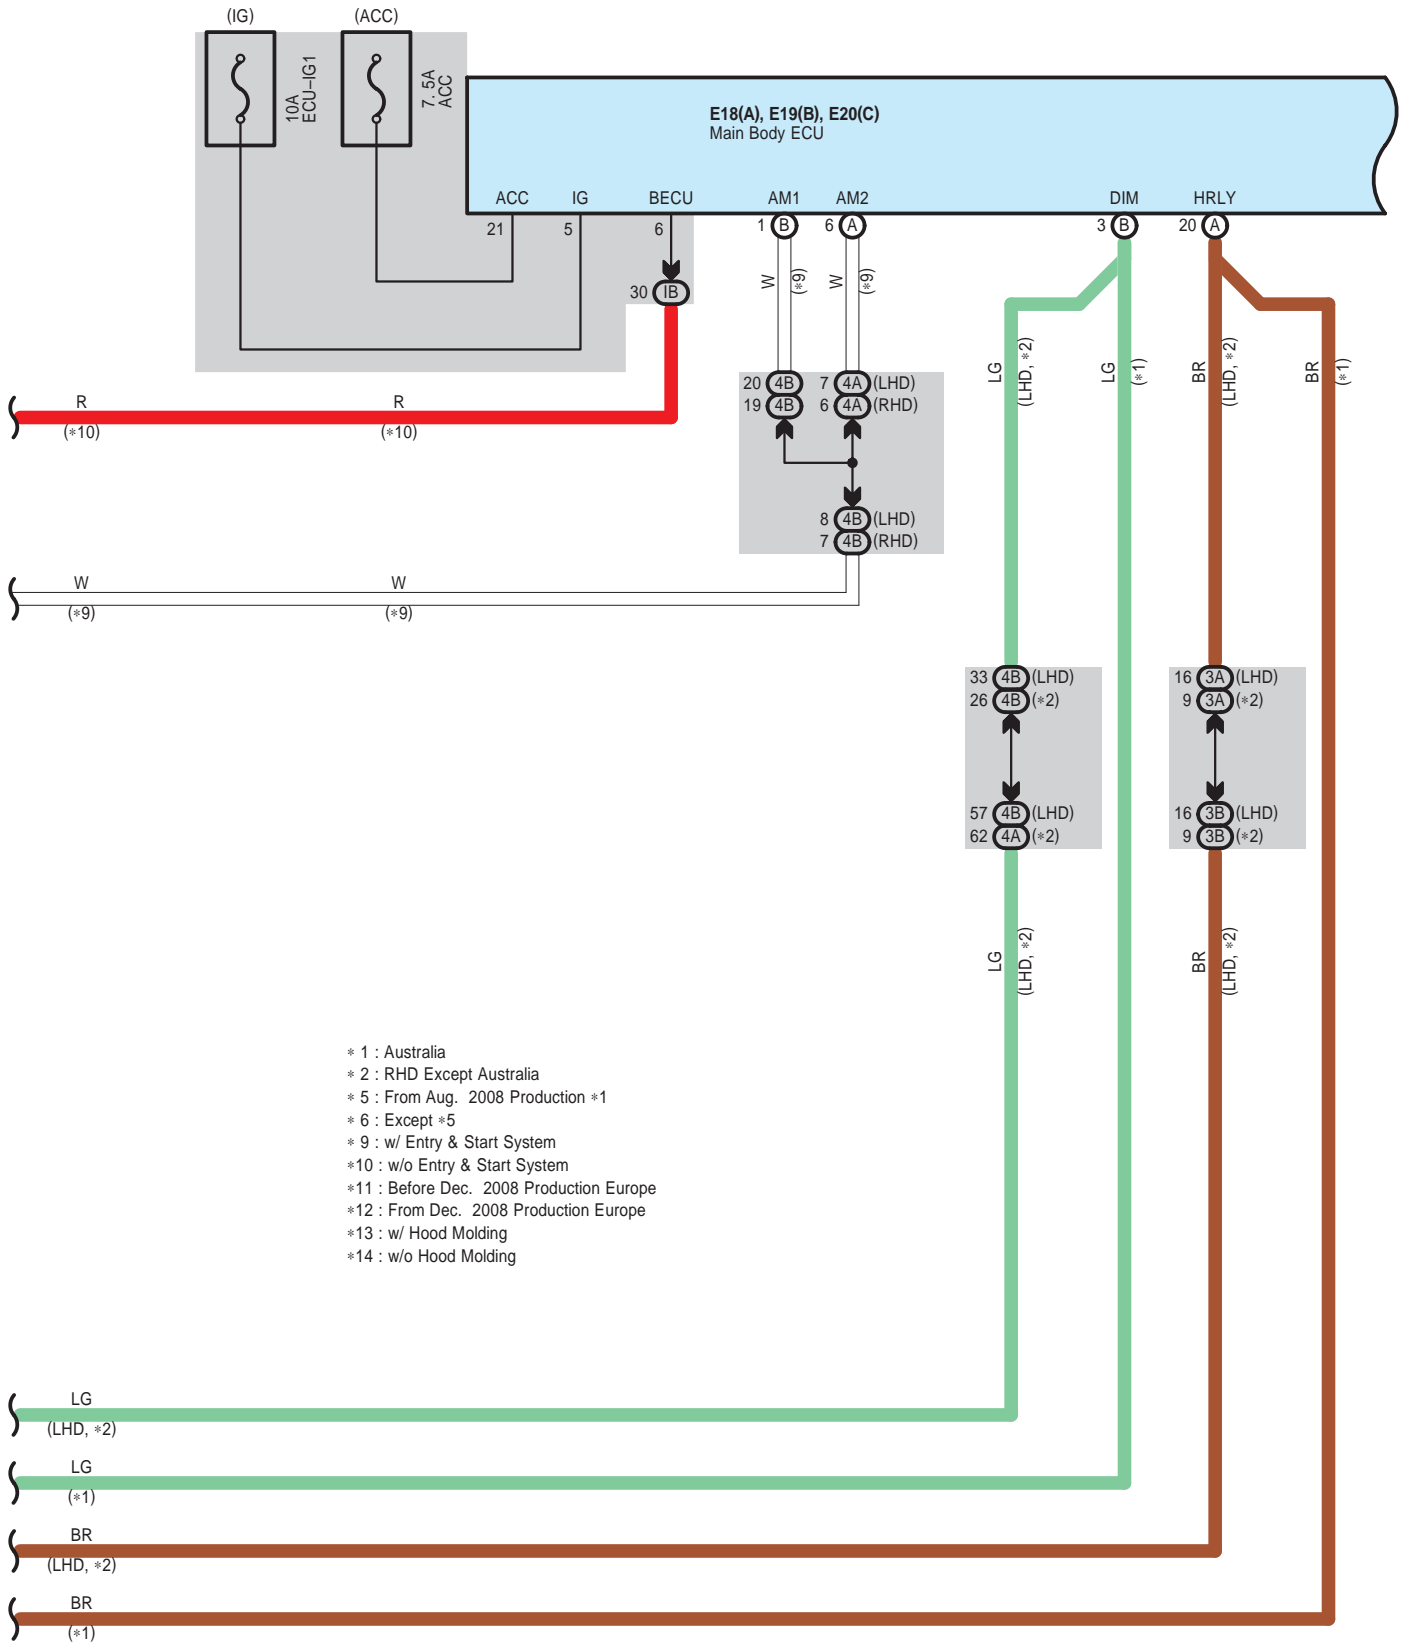

Headlight

Headlight

Headlight

Headlight

- * 1 : Australia
- * 2 : RHD Except Australia
- * 3 : LH Turn Lever Type
- * 4 : RH Turn Lever Type
- * 7 : Before Aug. 2008 Production Except Europe,
Before Dec. 2008 Production Europe
- * 8 : From Aug. 2008 Production Except Europe,
From Dec. 2008 Production Europe
- * 15 : Before Feb. 2010 Production
- * 16 : From Feb. 2010 Production

Black

A 73

White

A 78

White

E 15

White

E 18