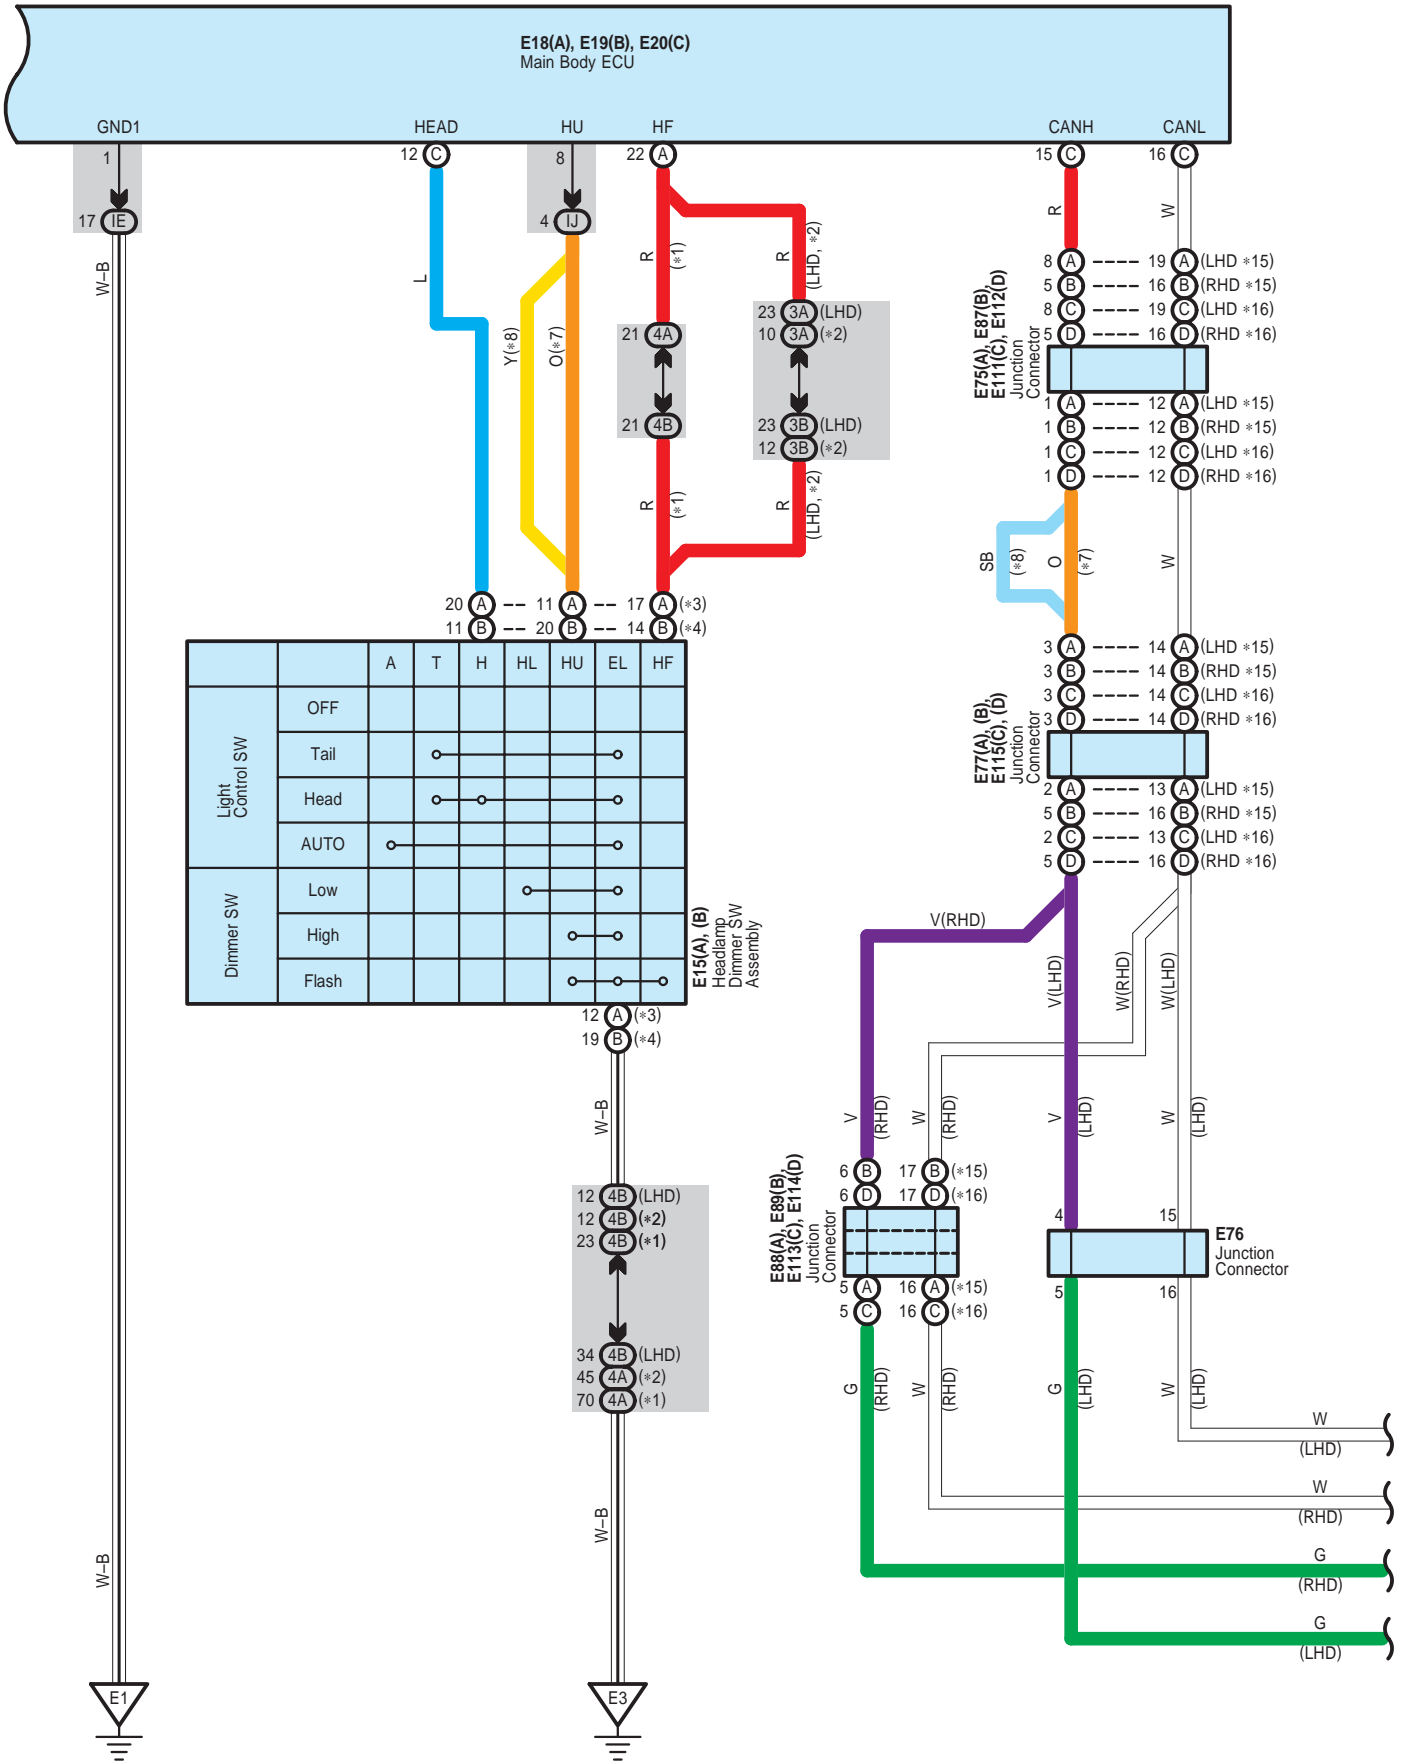

Headlight

Headlight

Headlight

Headlight

- * 1 : Australia
- * 2 : RHD Except Australia
- * 3 : LH Turn Lever Type
- * 4 : RH Turn Lever Type
- * 7 : Before Aug. 2008 Production Except Europe,
Before Dec. 2008 Production Europe
- * 8 : From Aug. 2008 Production Except Europe,
From Dec. 2008 Production Europe
- * 15 : Before Feb. 2010 Production
- * 16 : From Feb. 2010 Production

Black

A 73

White

A 78

White

E 15

White

E 18

White

E 19

White

E 20

White

E 22

White

E 75