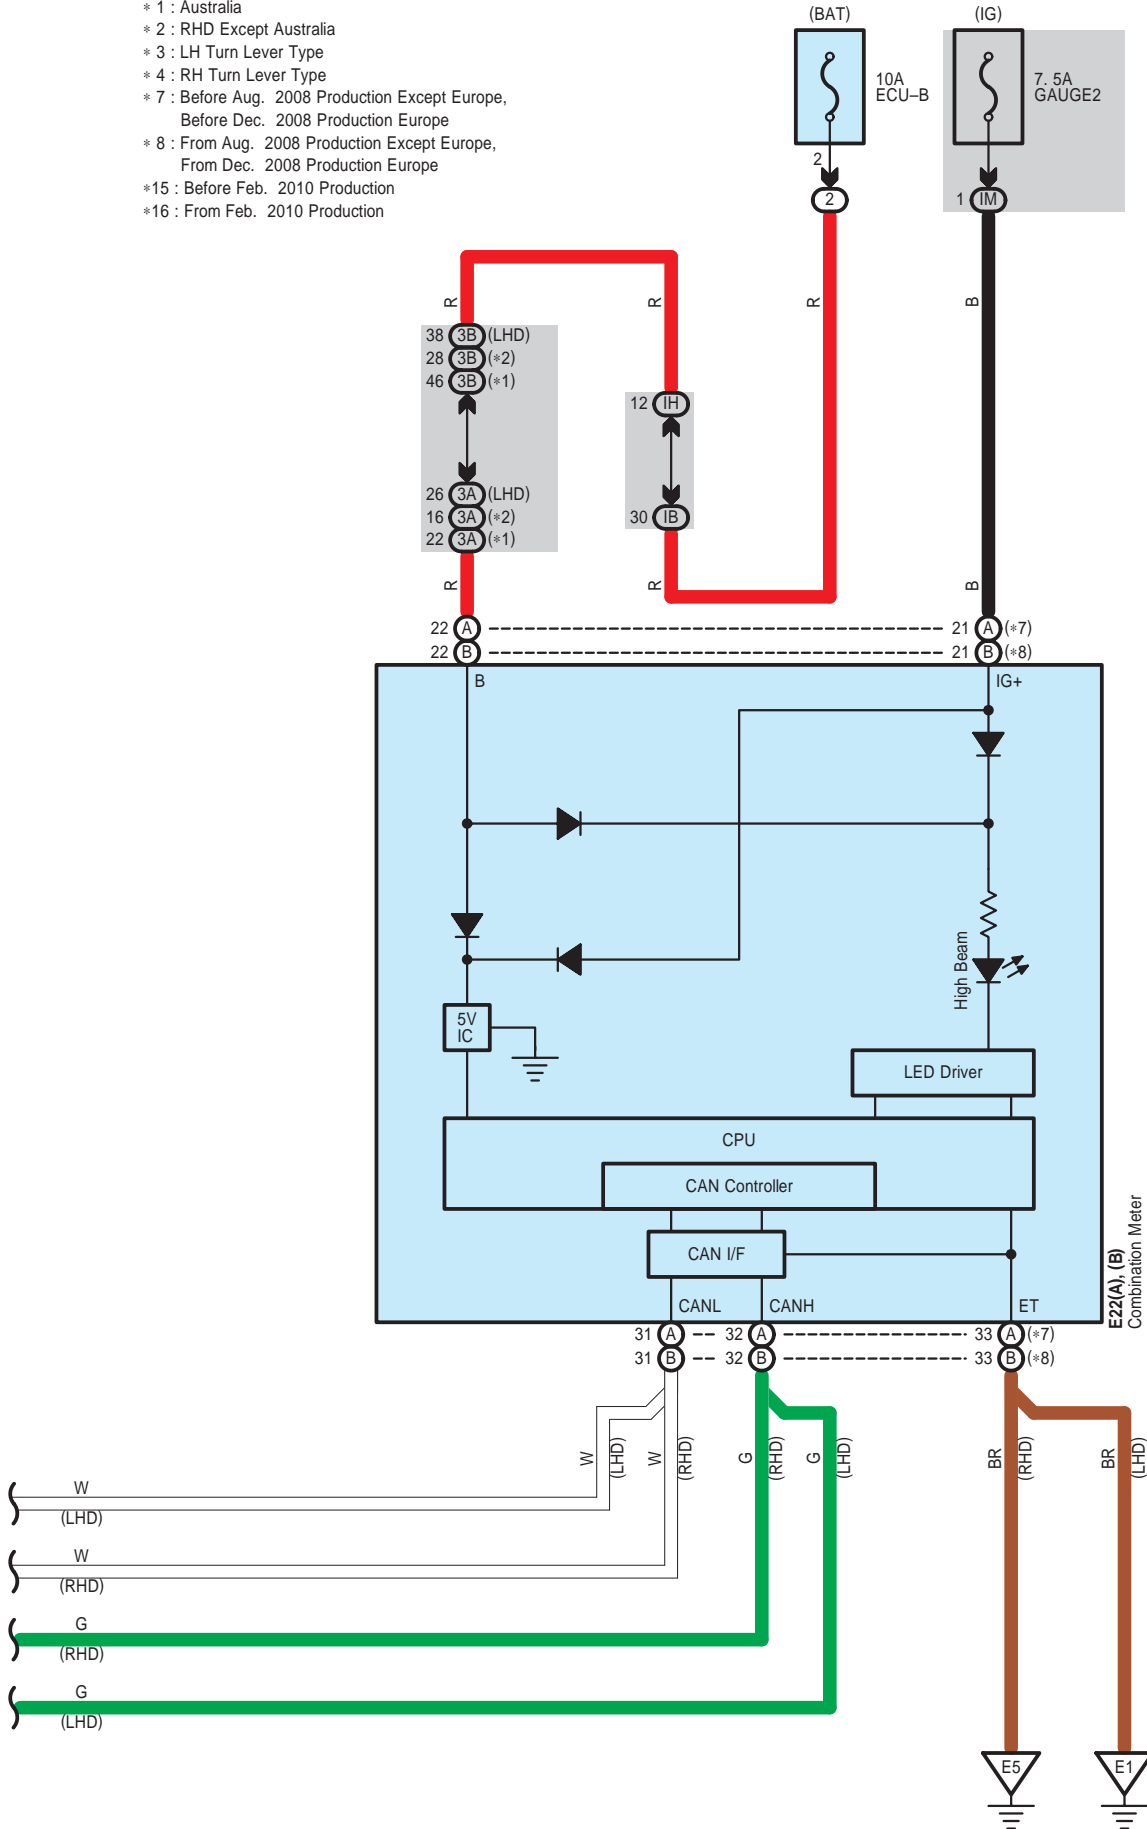

Headlight

Headlight

Headlight

Headlight

- * 1 : Australia
- * 2 : RHD Except Australia
- * 3 : LH Turn Lever Type
- * 4 : RH Turn Lever Type
- * 7 : Before Aug. 2008 Production Except Europe,
Before Dec. 2008 Production Europe
- * 8 : From Aug. 2008 Production Except Europe,
From Dec. 2008 Production Europe
- * 15 : Before Feb. 2010 Production
- * 16 : From Feb. 2010 Production