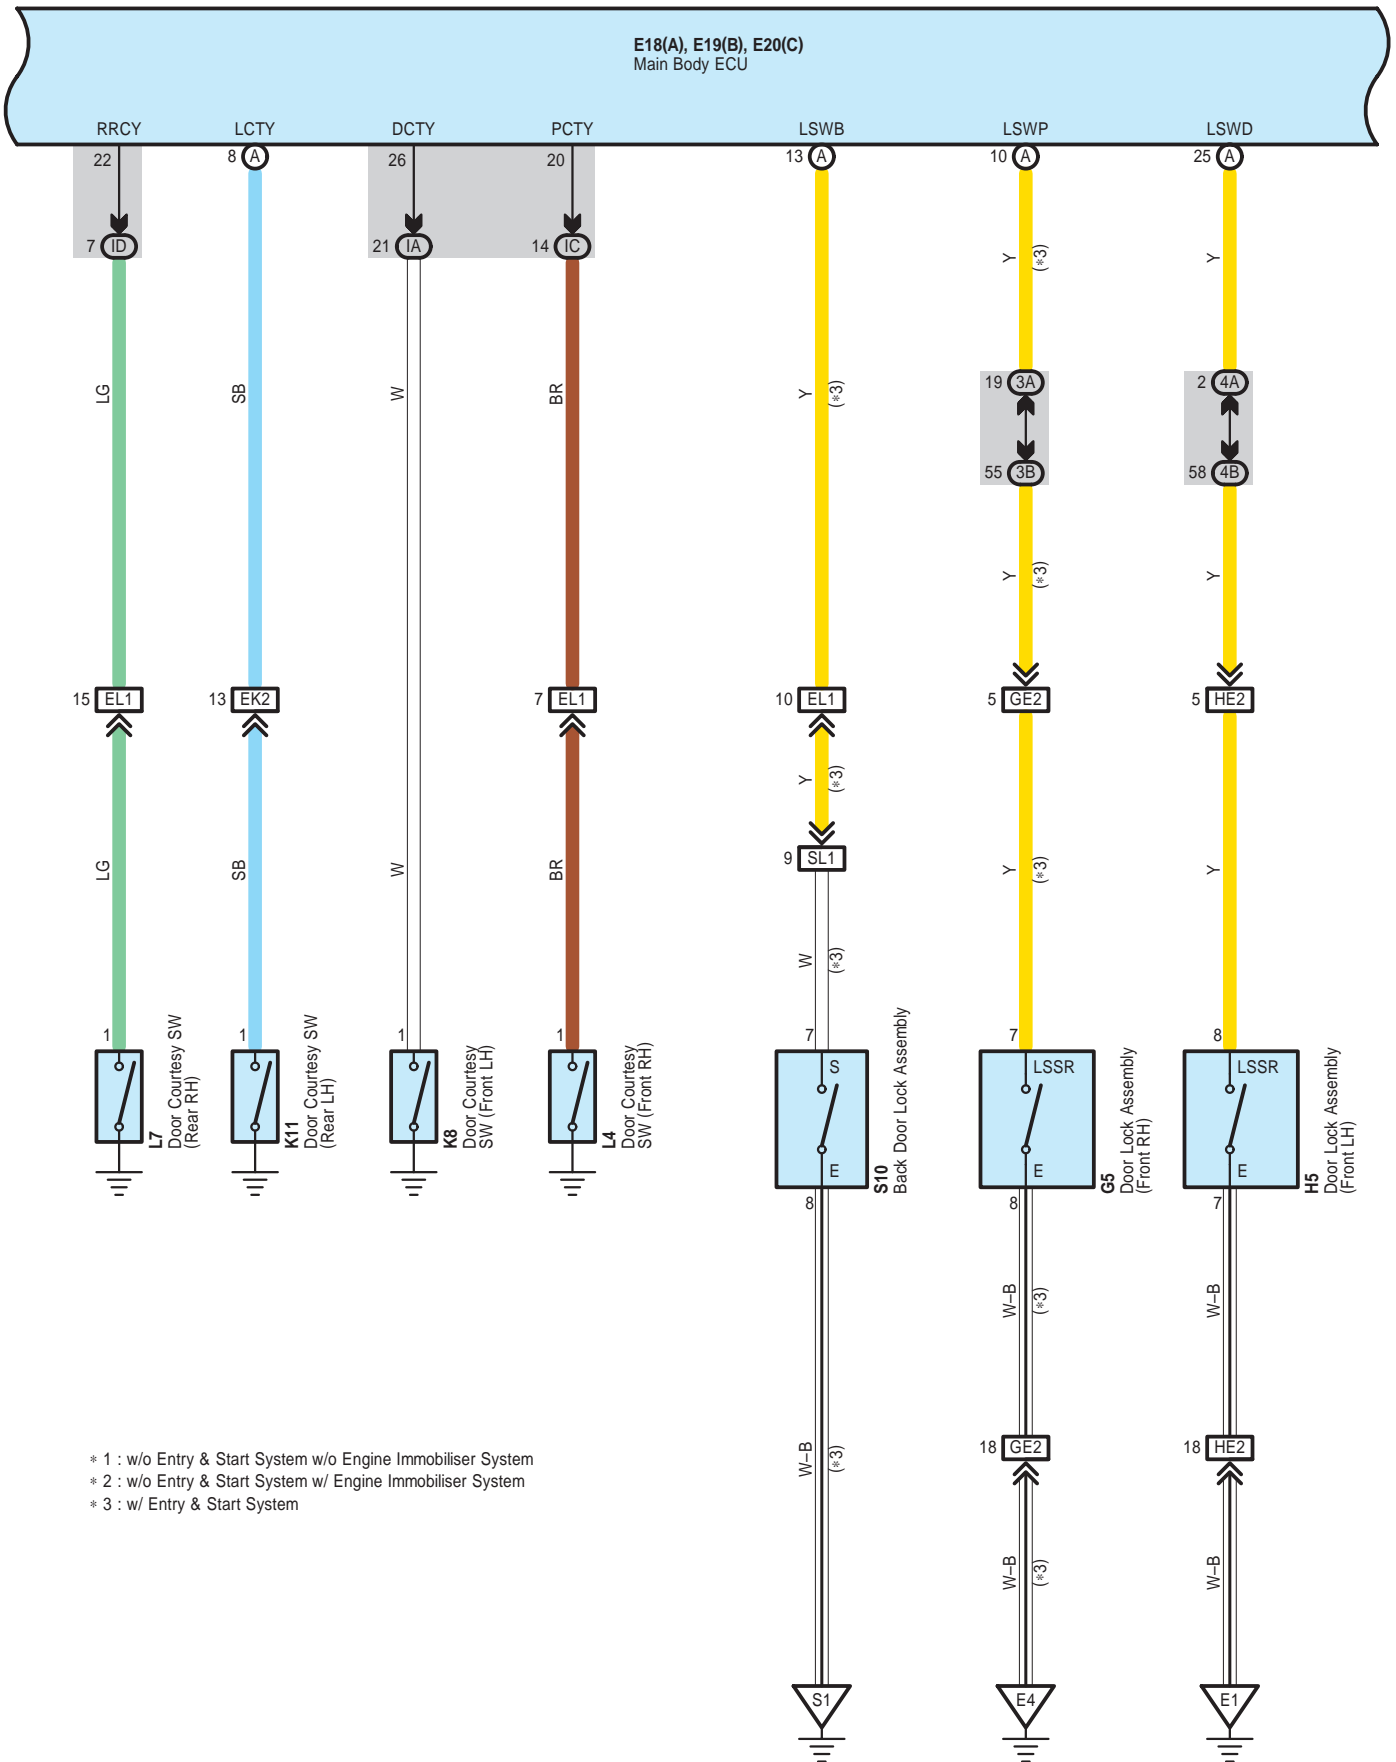

Interior Light <LHD>

- 1 : w/o Entry & Start System w/o Engine Immobiliser System
- 2 : w/o Entry & Start System w/ Engine Immobiliser System
- 3 : w/ Entry & Start System