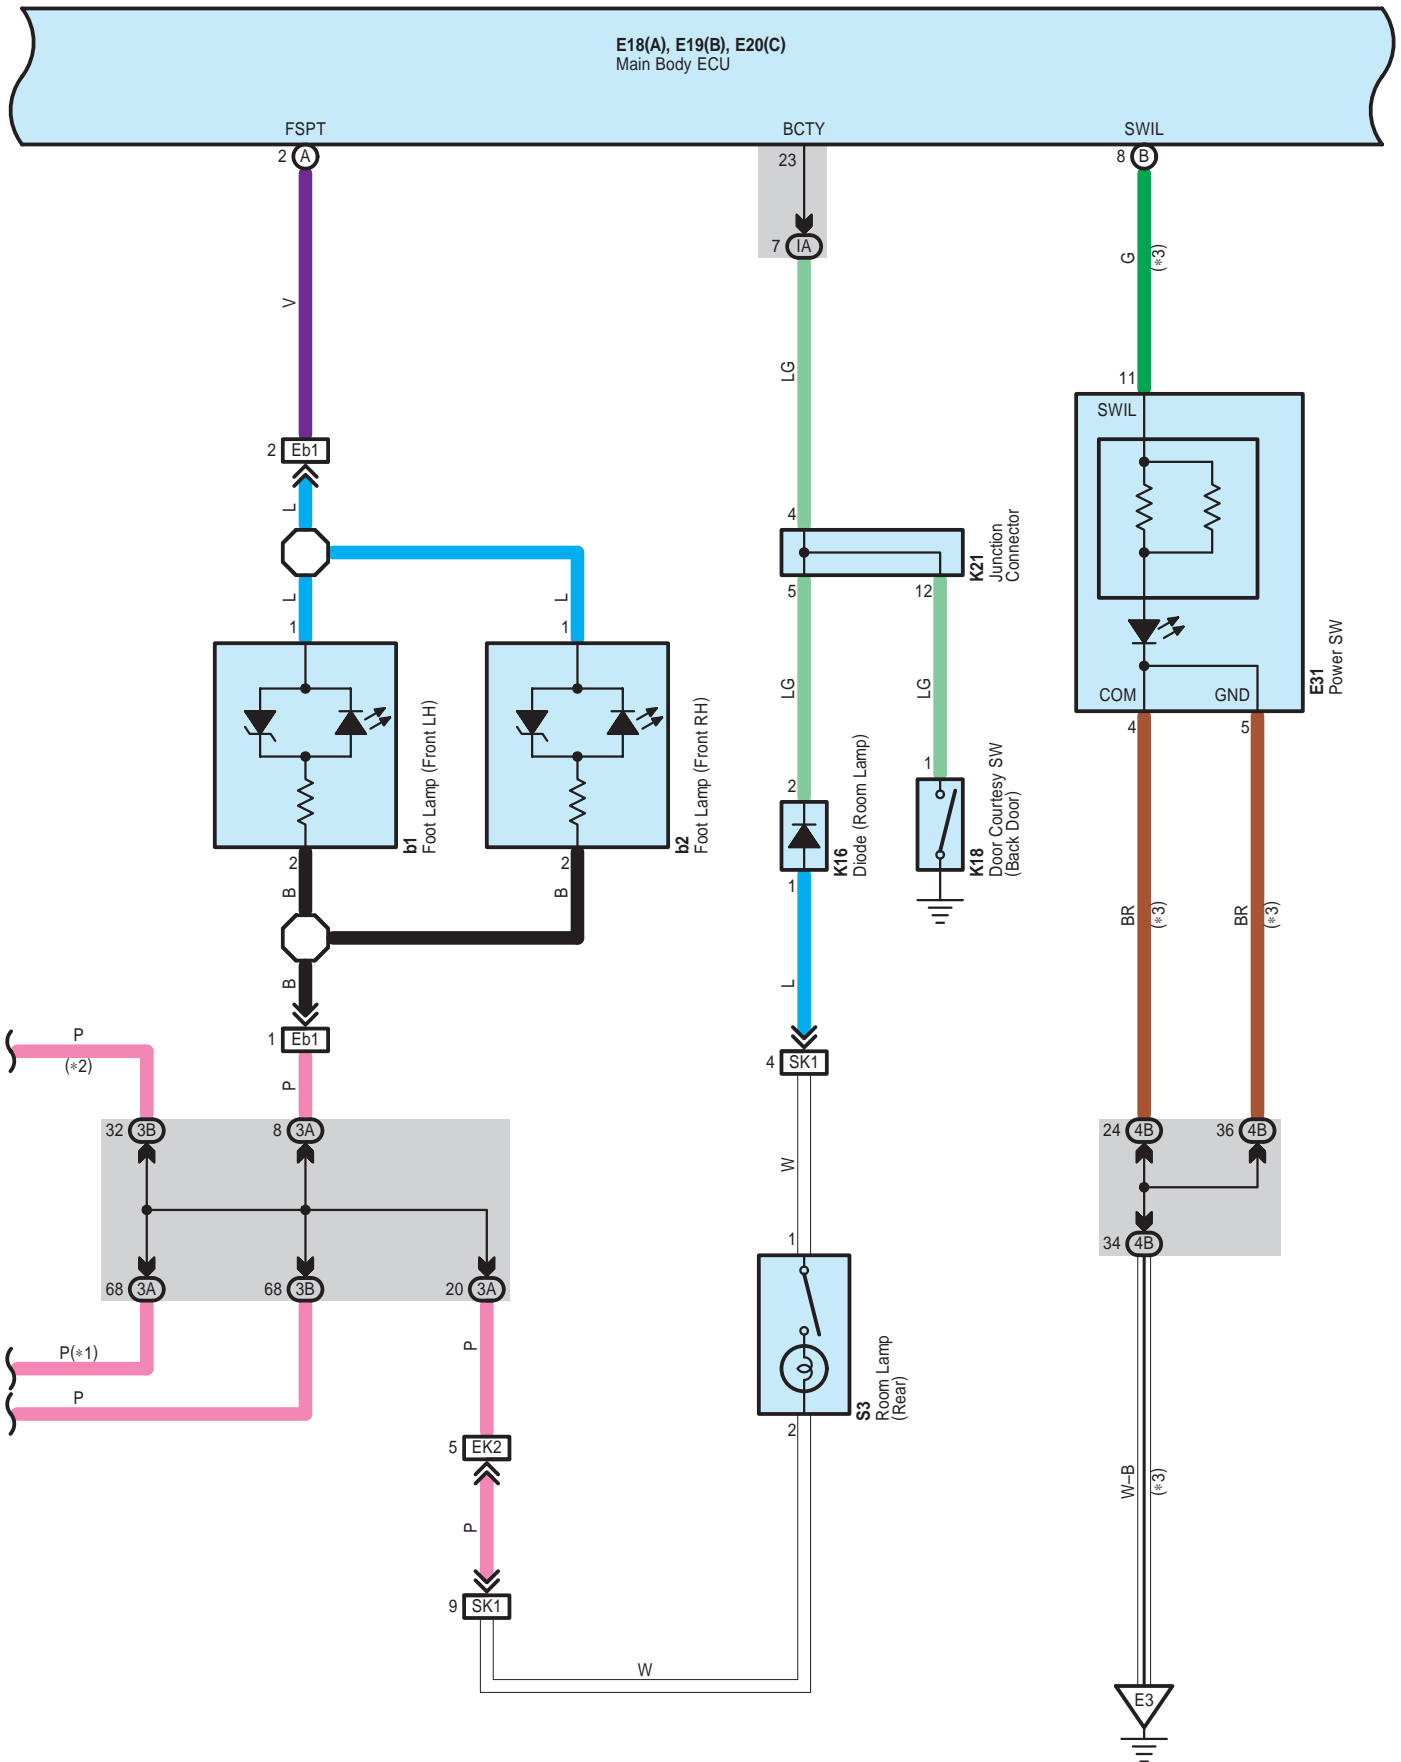

Interior Light <LHD>

- * 1 : w/o Entry & Start System w/o Engine Immobiliser System
- * 2 : w/o Entry & Start System w/ Engine Immobiliser System
- * 3 : w/ Entry & Start System
- * 6 : Before Aug. 2008 Production Except Europe, Before Dec. 2008 Production Europe
- * 7 : From Aug. 2008 Production Except Europe, From Dec. 2008 Production Europe
- * 8 : w/o Entry & Start System
- * 9 : Before Dec. 2008 Production Europe
- * 10 : From Dec. 2008 Production Europe