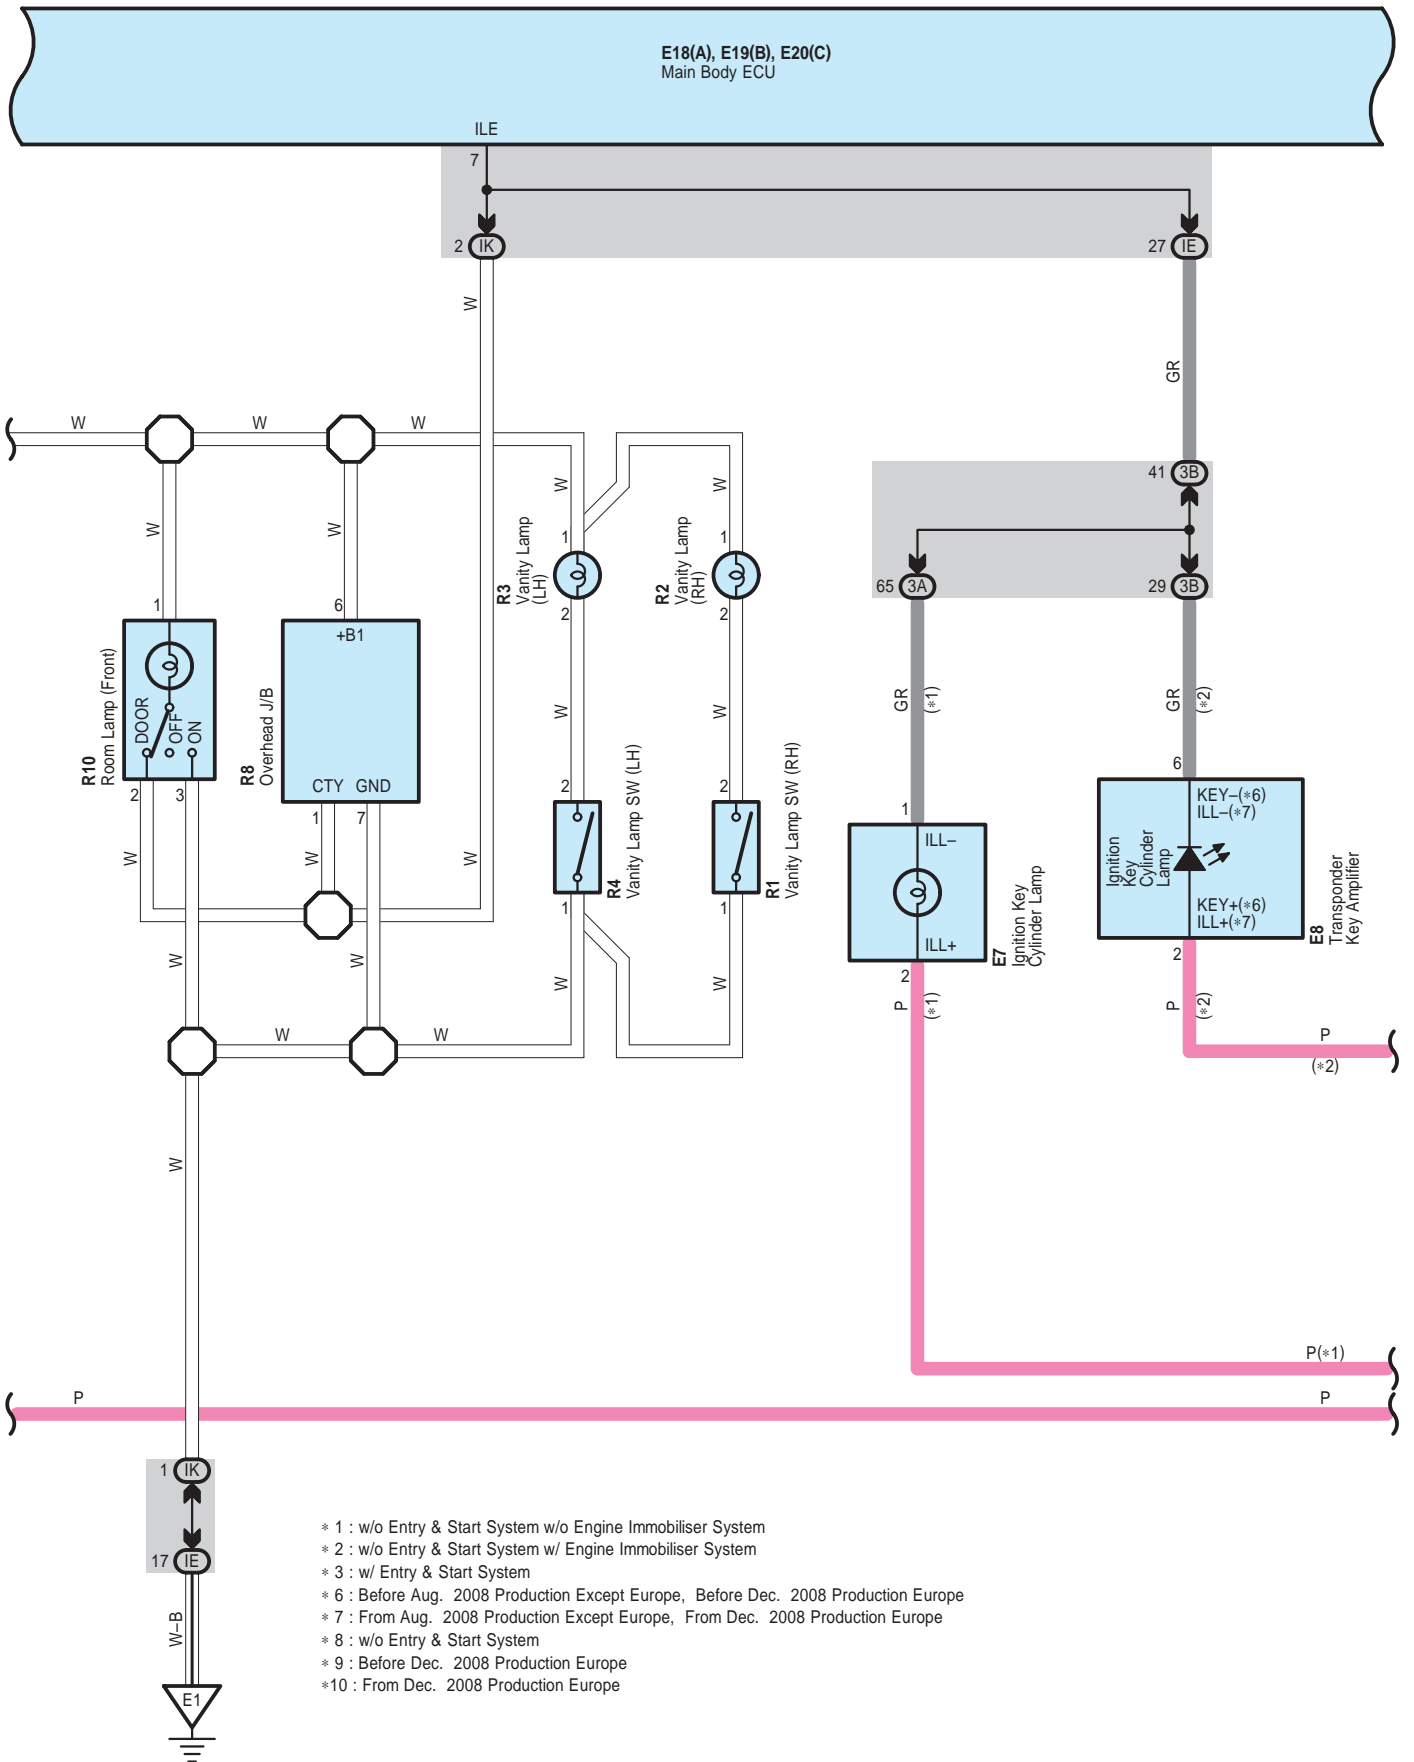

Interior Light <LHD>

- * 1 : w/o Entry & Start System w/o Engine Immobiliser System
- * 2 : w/o Entry & Start System w/ Engine Immobiliser System
- * 3 : w/ Entry & Start System
- * 6 : Before Aug. 2008 Production Except Europe, Before Dec. 2008 Production Europe
- * 7 : From Aug. 2008 Production Except Europe, From Dec. 2008 Production Europe
- * 8 : w/o Entry & Start System
- * 9 : Before Dec. 2008 Production Europe
- * 10 : From Dec. 2008 Production Europe