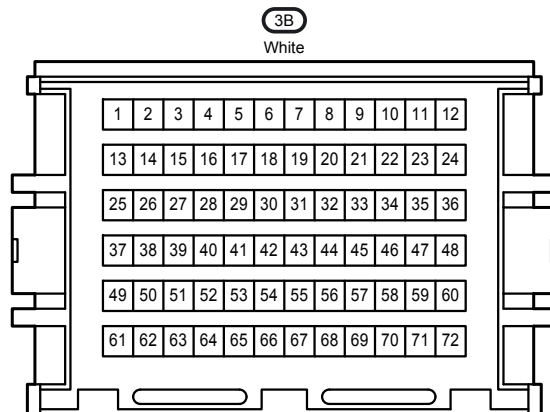

Key Reminder <w/o Entry & Start System>

- * 1 : Australia
- * 2 : RHD Except Australia
- * 3 : Before Aug. 2008 Production Except Europe, Before Dec. 2008 Production Europe
- * 4 : From Aug. 2008 Production Except Europe, From Dec. 2008 Production Europe
- * 5 : Before Feb. 2010 Production
- * 6 : From Feb. 2010 Production

Key Reminder <w/o Entry & Start System>

Key Reminder <w/o Entry & Start System>

4A

White

4B

White

1A

White