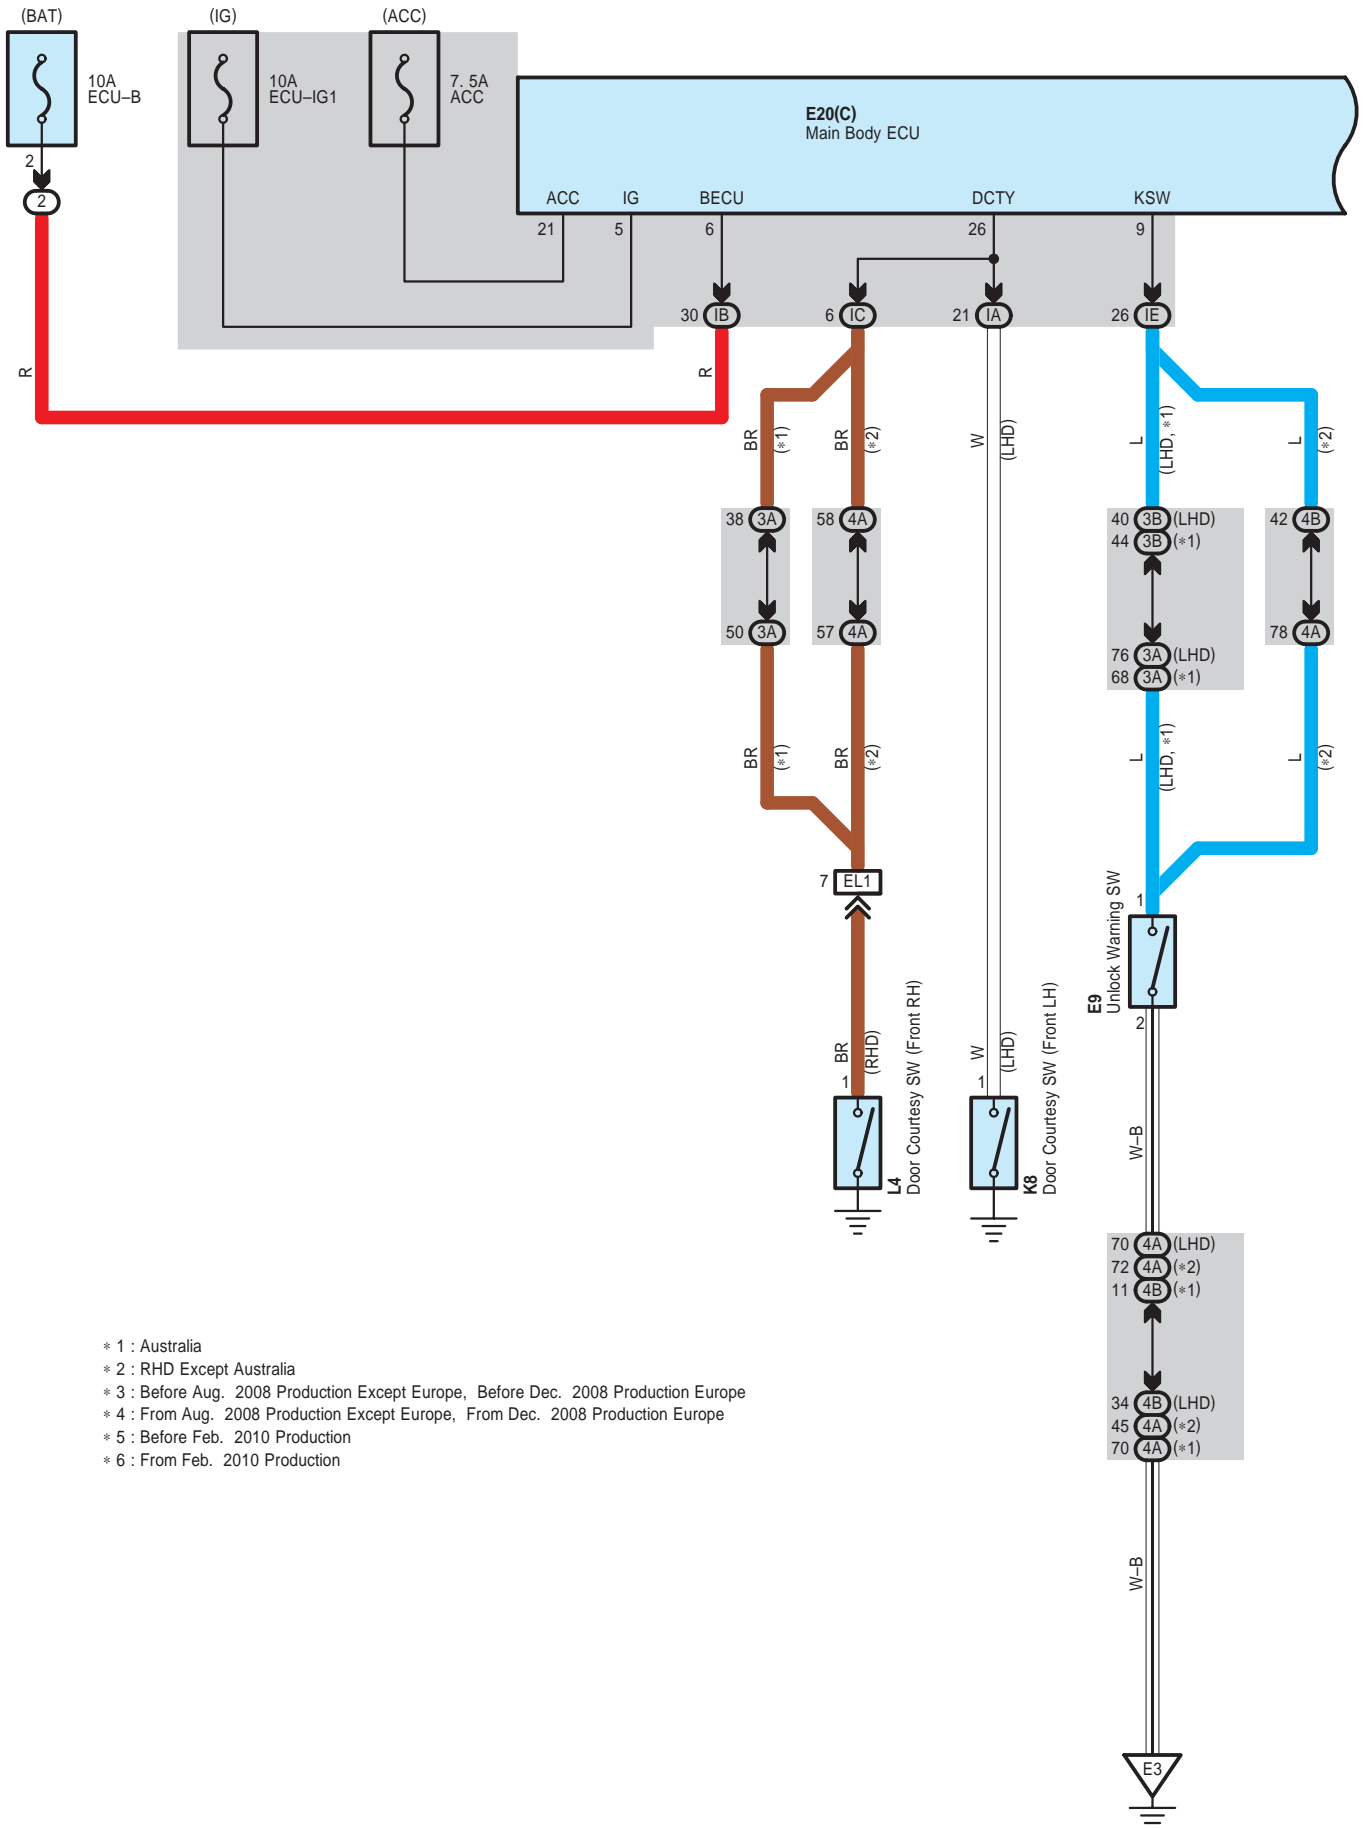

Key Reminder <w/o Entry & Start System>

- * 1 : Australia
- * 2 : RHD Except Australia
- * 3 : Before Aug. 2008 Production Except Europe, Before Dec. 2008 Production Europe
- * 4 : From Aug. 2008 Production Except Europe, From Dec. 2008 Production Europe
- * 5 : Before Feb. 2010 Production
- * 6 : From Feb. 2010 Production

Key Reminder <w/o Entry & Start System>

Key Reminder <w/o Entry & Start System>

4A

White

4B

White

1A

White

1B

White

1C

White

1E

White

1H

White

1M

White

EL1

White