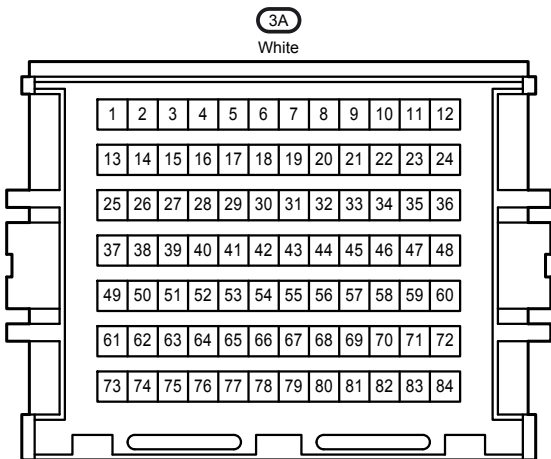

Key Reminder <w/o Entry & Start System>

- * 1 : Australia
- * 2 : RHD Except Australia
- * 3 : Before Aug. 2008 Production Except Europe, Before Dec. 2008 Production Europe
- * 4 : From Aug. 2008 Production Except Europe, From Dec. 2008 Production Europe
- * 5 : Before Feb. 2010 Production
- * 6 : From Feb. 2010 Production

Key Reminder <w/o Entry & Start System>

Key Reminder <w/o Entry & Start System>

4A

White

4B

White

1A

White

1B

White

1C

White

1E

White

1H

White

1M

White

EL1

White