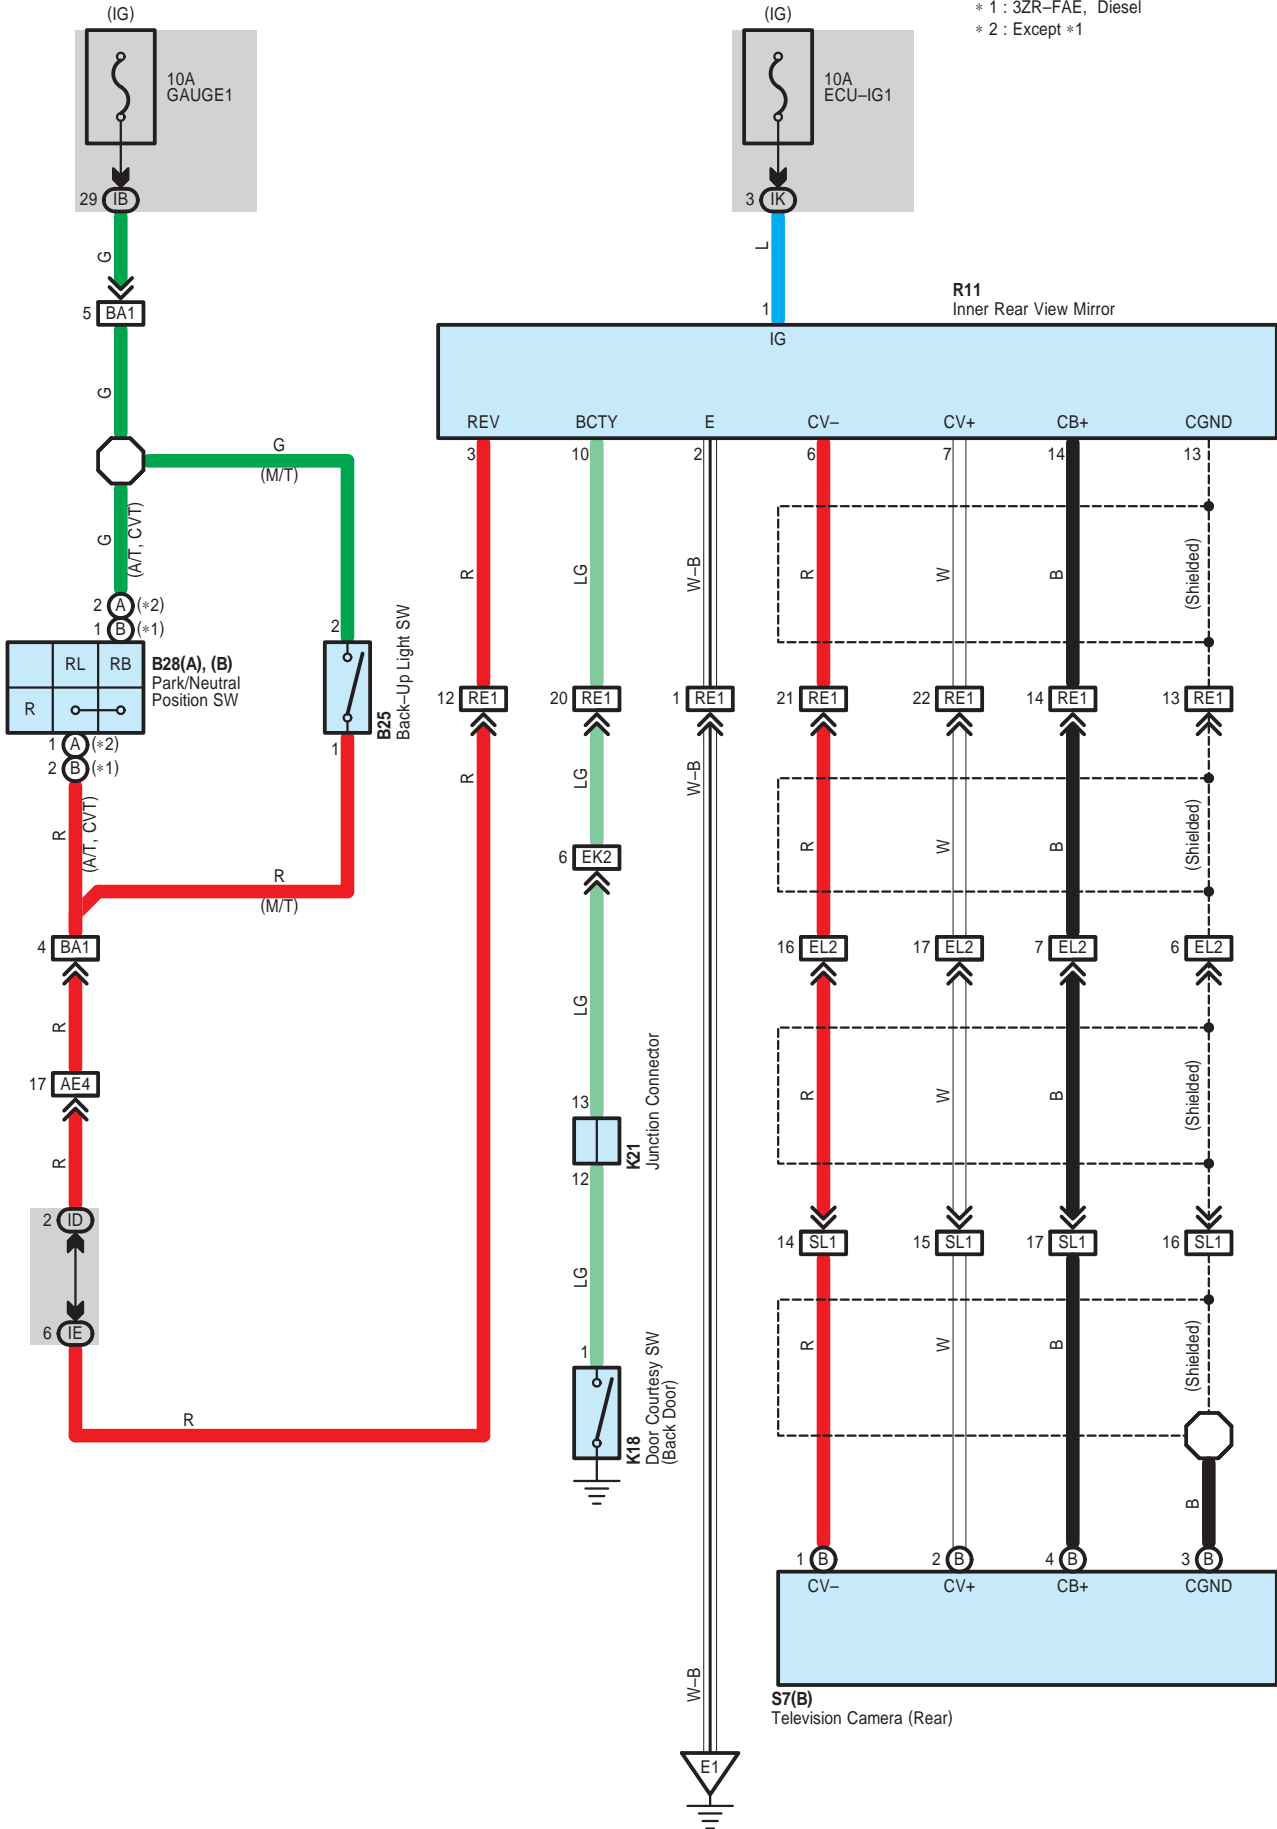

Parking Assist <Rear View Monitor>

\* 1 : 3ZR-FAE, Diesel  
 \* 2 : Except \*1

Parking Assist <Rear View Monitor>

EL2  
White

RE1  
White

SL1  
White