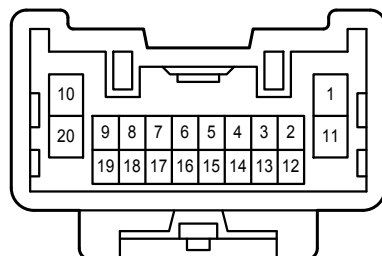

Parking Assist <Rear View Monitor>

\* 1 : 3ZR-FAE, Diesel  
 \* 2 : Except \*1

Parking Assist <Rear View Monitor>

EL2  
White

RE1  
White

SL1  
White