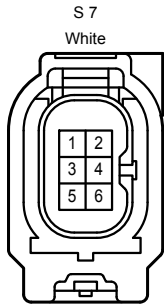

Parking Assist <Rear View Monitor>

\* 1 : 3ZR-FAE, Diesel  
 \* 2 : Except \*1

Parking Assist <Rear View Monitor>

EL2  
White

RE1  
White

SL1  
White