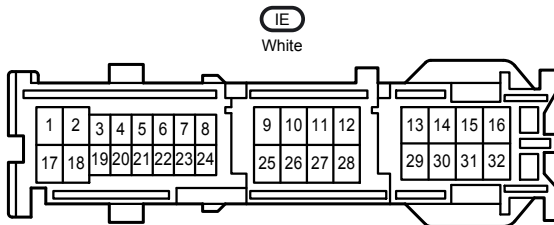

Parking Assist <Rear View Monitor>

\* 1 : 3ZR-FAE, Diesel  
 \* 2 : Except \*1

Parking Assist <Rear View Monitor>

EL2  
White

RE1  
White

SL1  
White