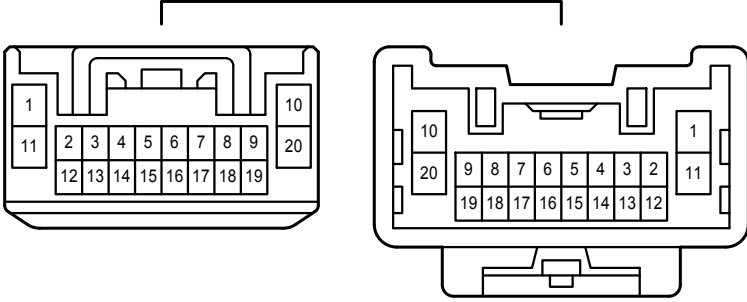

Parking Assist <Rear View Monitor>

\* 1 : 3ZR-FAE, Diesel  
 \* 2 : Except \*1

Parking Assist <Rear View Monitor>

EL2  
White

RE1  
White

SL1  
White