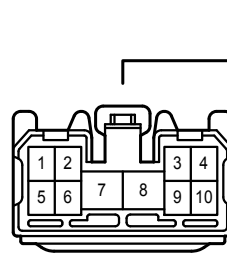

Parking Assist <Rear View Monitor>

\* 1 : 3ZR-FAE, Diesel  
 \* 2 : Except \*1

Parking Assist <Rear View Monitor>

EL2  
White

RE1  
White

SL1  
White