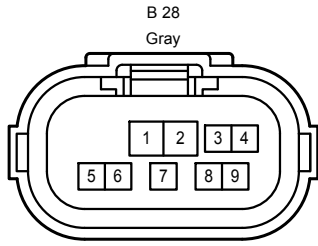

Parking Assist <Rear View Monitor>

\* 1 : 3ZR-FAE, Diesel  
 \* 2 : Except \*1

Parking Assist <Rear View Monitor>

EL2  
White

RE1  
White

SL1  
White