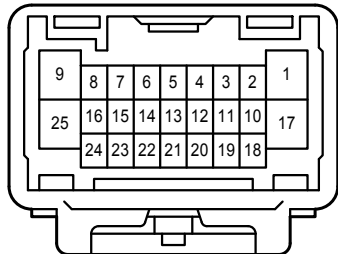

Parking Assist <Rear View Monitor>

\* 1 : 3ZR-FAE, Diesel  
 \* 2 : Except \*1

Parking Assist <Rear View Monitor>

EL2  
White

RE1  
White

SL1  
White