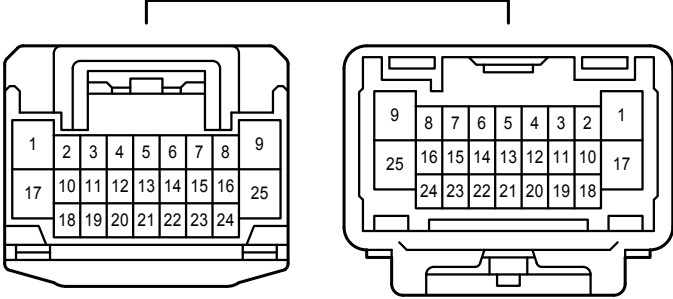

Parking Assist <Rear View Monitor>

\* 1 : 3ZR-FAE, Diesel  
 \* 2 : Except \*1

Parking Assist <Rear View Monitor>

EL2  
White

RE1  
White

SL1  
White