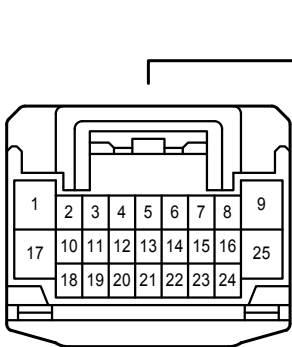

Parking Assist <Rear View Monitor>

\* 1 : 3ZR-FAE, Diesel  
 \* 2 : Except \*1

Parking Assist <Rear View Monitor>

EL2  
White

RE1  
White

SL1  
White