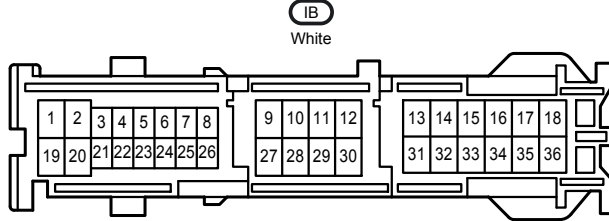

Parking Assist <Rear View Monitor>

\* 1 : 3ZR-FAE, Diesel  
 \* 2 : Except \*1

Parking Assist <Rear View Monitor>

EL2  
White

RE1  
White

SL1  
White