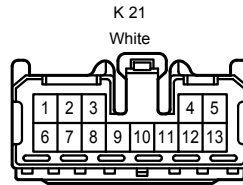

Parking Assist <Rear View Monitor>

\* 1 : 3ZR-FAE, Diesel  
 \* 2 : Except \*1

Parking Assist <Rear View Monitor>

EL2  
White

RE1  
White

SL1  
White