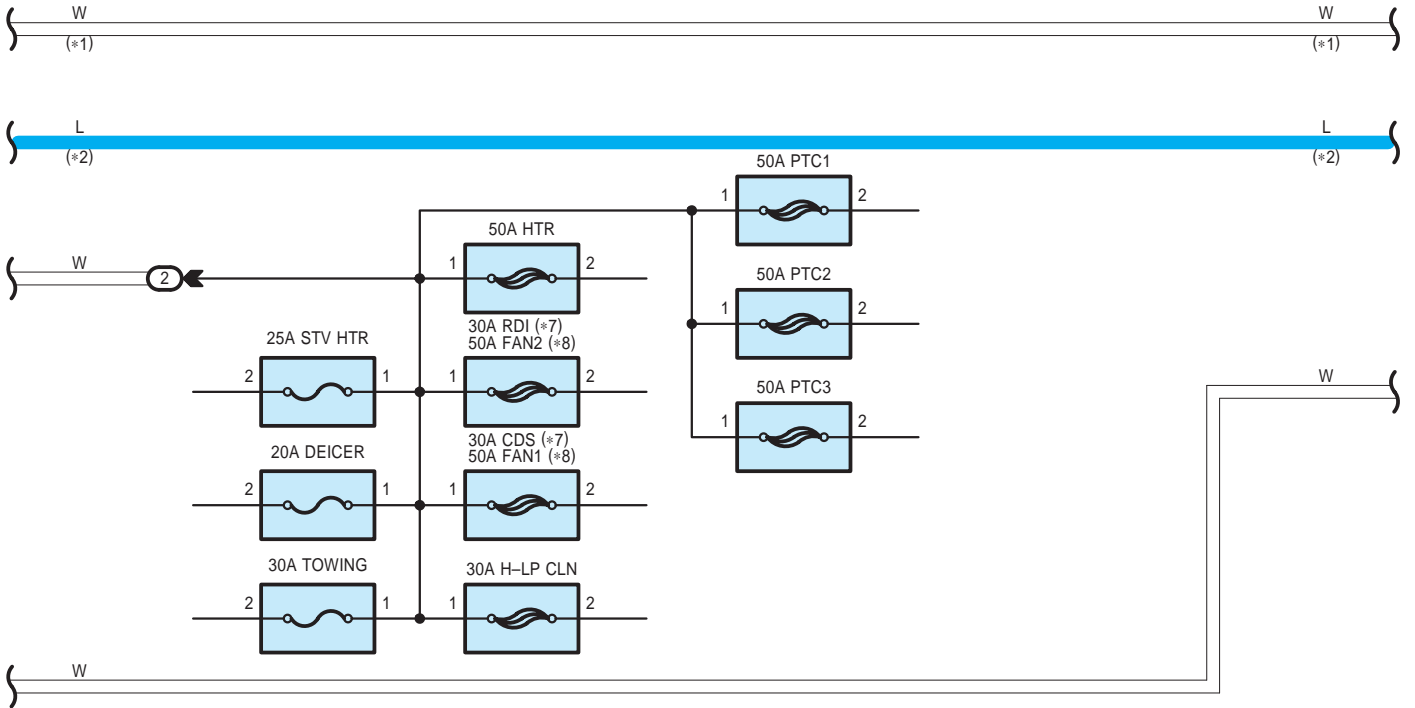

Power Source

Power Source

- * 1 : w/ Entry & Start System
- * 2 : w/o Entry & Start System
- * 3 : Gasoline
- * 4 : Diesel
- * 7 : Except 2GR-FE
- * 8 : 2GR-FE

- *11 : 2AZ-FE, 1AZ-FE
- *12 : Before Dec. 2008 Production Europe
- *13 : From Dec. 2008 Production Europe
- *14 : 3ZR-FAE
- *15 : Except 3ZR-FAE

Power Source

Power Source

Power Source

Power Source

E 5

White

E 18

White