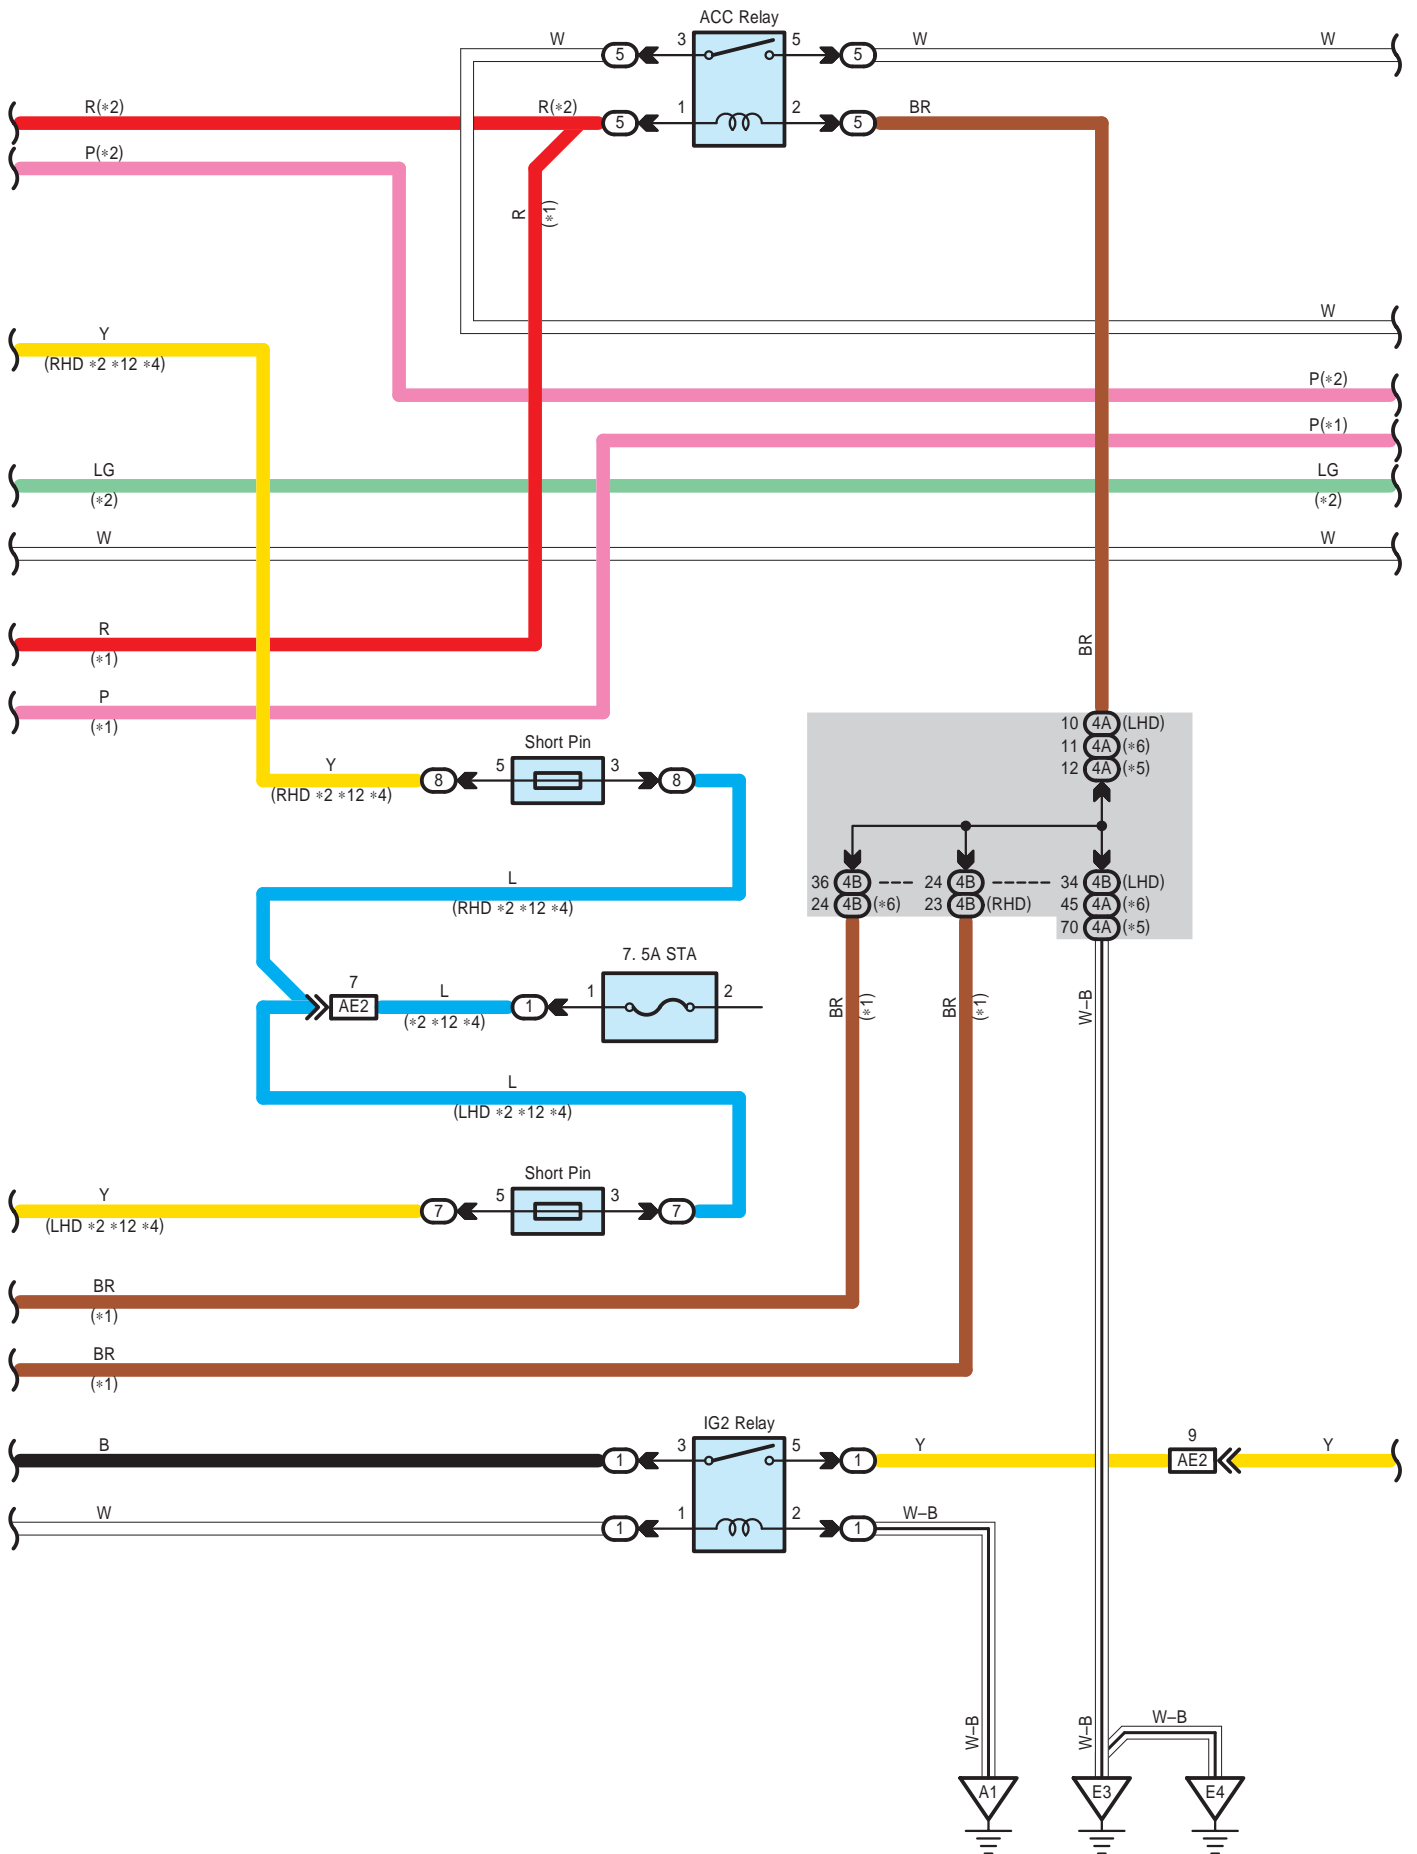

Power Source

Power Source

- * 1 : w/ Entry & Start System
- * 2 : w/o Entry & Start System
- * 3 : Gasoline
- * 4 : Diesel
- * 7 : Except 2GR-FE
- * 8 : 2GR-FE

- *11 : 2AZ-FE, 1AZ-FE
- *12 : Before Dec. 2008 Production Europe
- *13 : From Dec. 2008 Production Europe
- *14 : 3ZR-FAE
- *15 : Except 3ZR-FAE

Power Source

Power Source

Power Source

Power Source

E 5

White

E 18

White

E 19

White

E 31

Black

1A

White

1C

White

1D

1E

4A

White

4B

White

1E

White