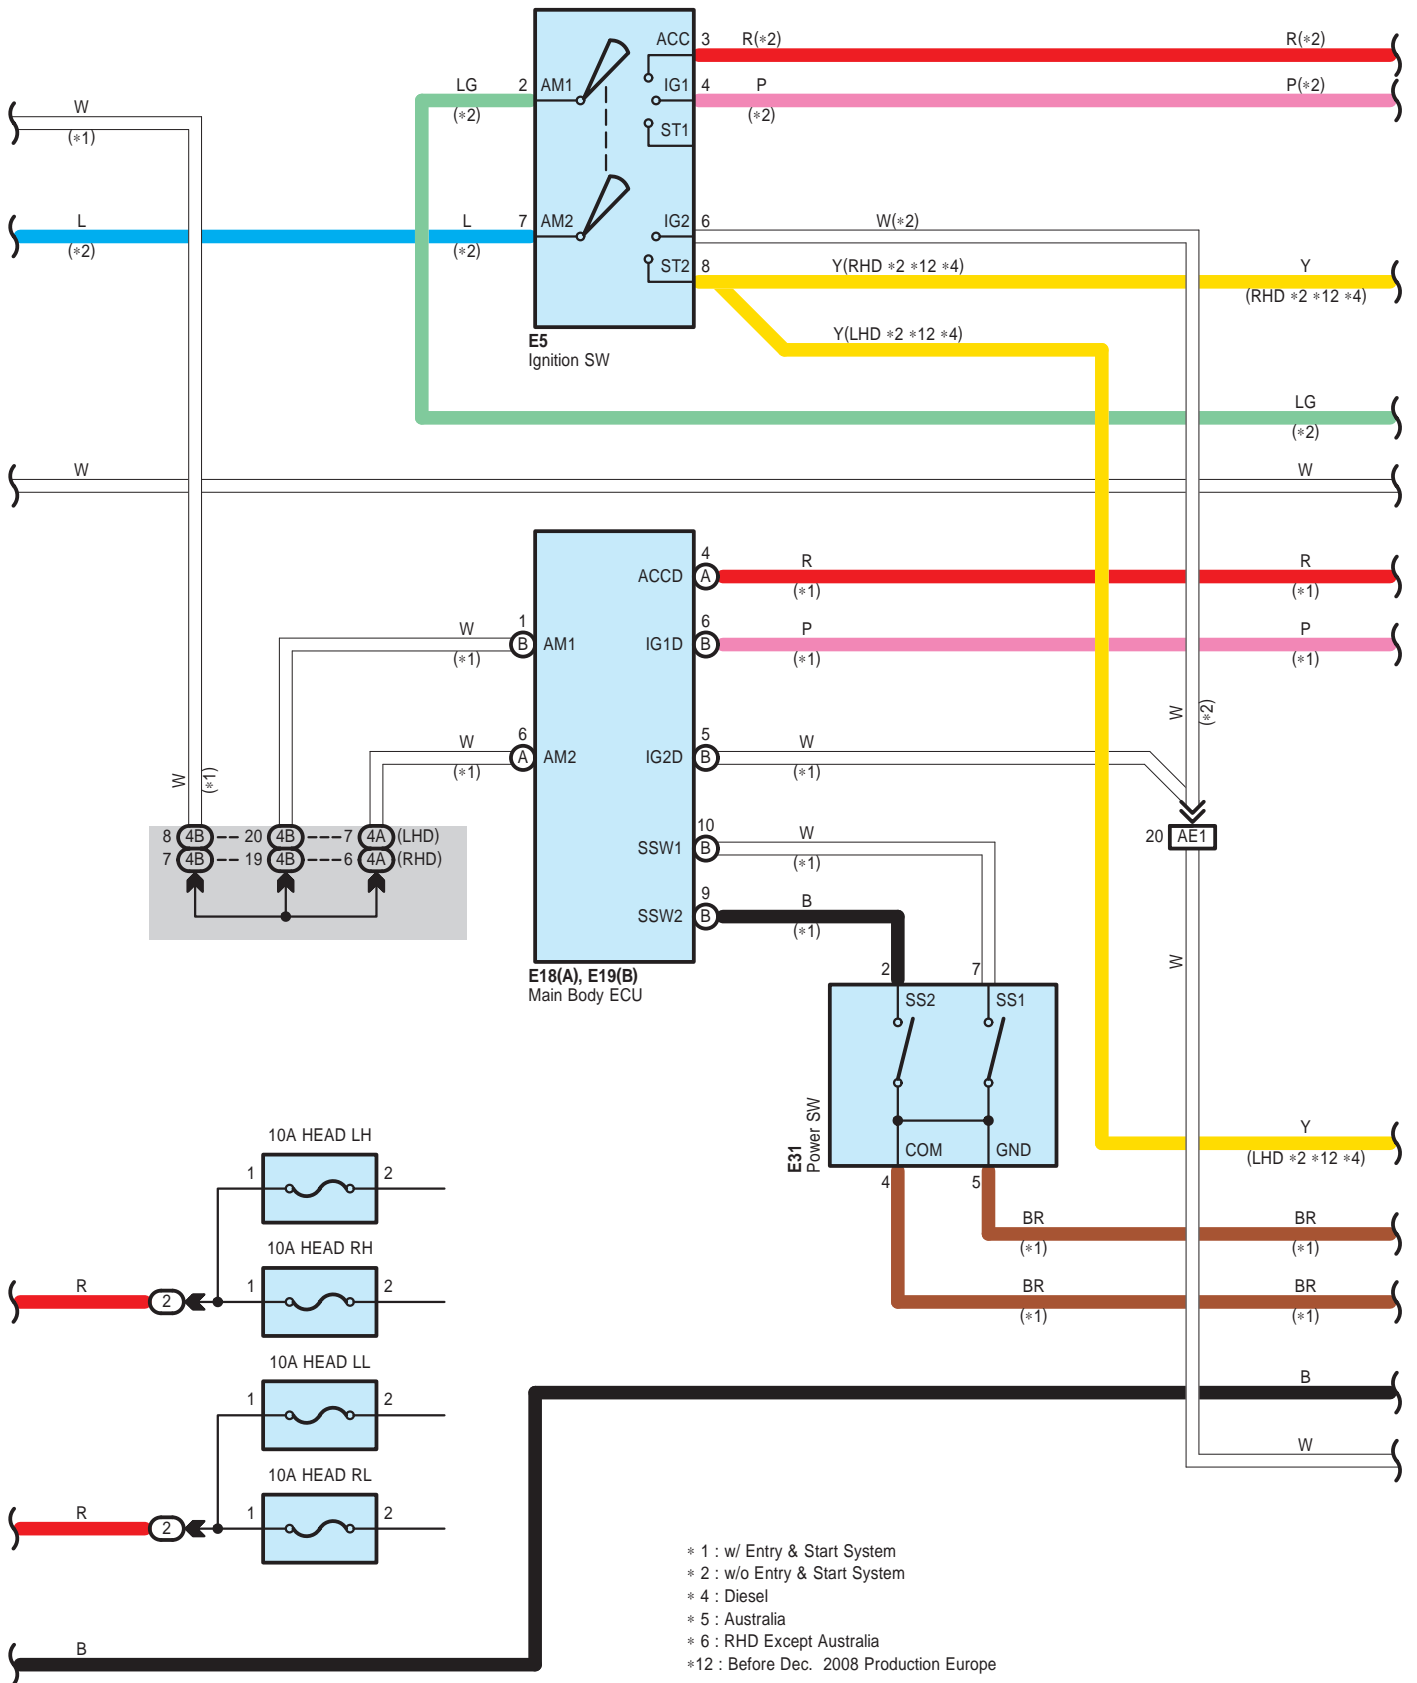

Power Source

Power Source

- * 1 : w/ Entry & Start System
- * 2 : w/o Entry & Start System
- * 3 : Gasoline
- * 4 : Diesel
- * 7 : Except 2GR-FE
- * 8 : 2GR-FE

- *11 : 2AZ-FE, 1AZ-FE
- *12 : Before Dec. 2008 Production Europe
- *13 : From Dec. 2008 Production Europe
- *14 : 3ZR-FAE
- *15 : Except 3ZR-FAE

Power Source

Power Source

Power Source

Power Source

E 5

White

E 18

White

E 19

White

E 31

Black

1A

White

1C

White

1D

1E

4A

White

4B

White

1E

White