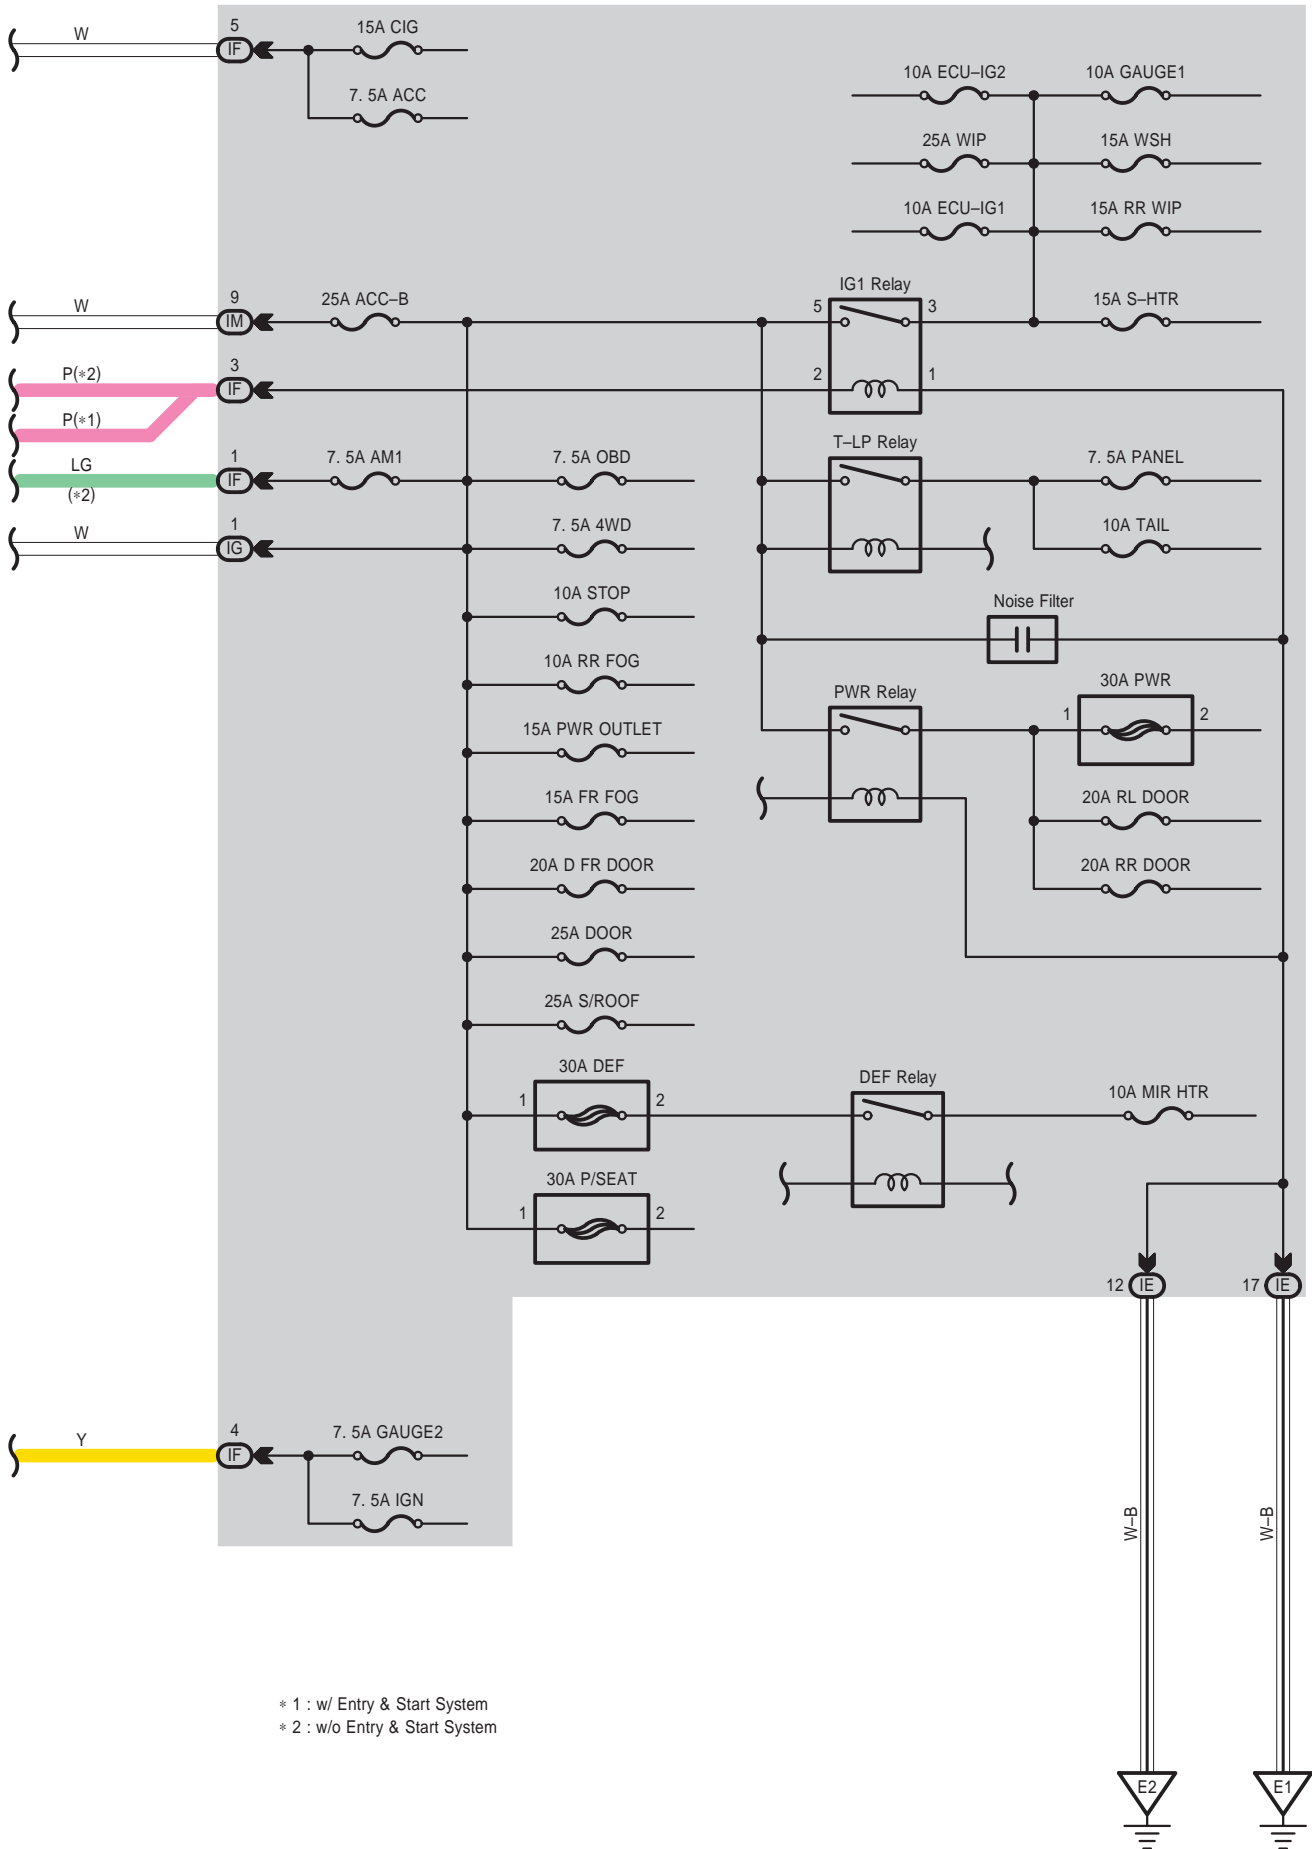

Power Source

Power Source

- * 1 : w/ Entry & Start System
- * 2 : w/o Entry & Start System
- * 3 : Gasoline
- * 4 : Diesel
- * 7 : Except 2GR-FE
- * 8 : 2GR-FE

- *11 : 2AZ-FE, 1AZ-FE
- *12 : Before Dec. 2008 Production Europe
- *13 : From Dec. 2008 Production Europe
- *14 : 3ZR-FAE
- *15 : Except 3ZR-FAE

Power Source

Power Source

Power Source

Power Source

E 5

White

E 18

White

E 19

White

E 31

Black

1A

White

1C

White