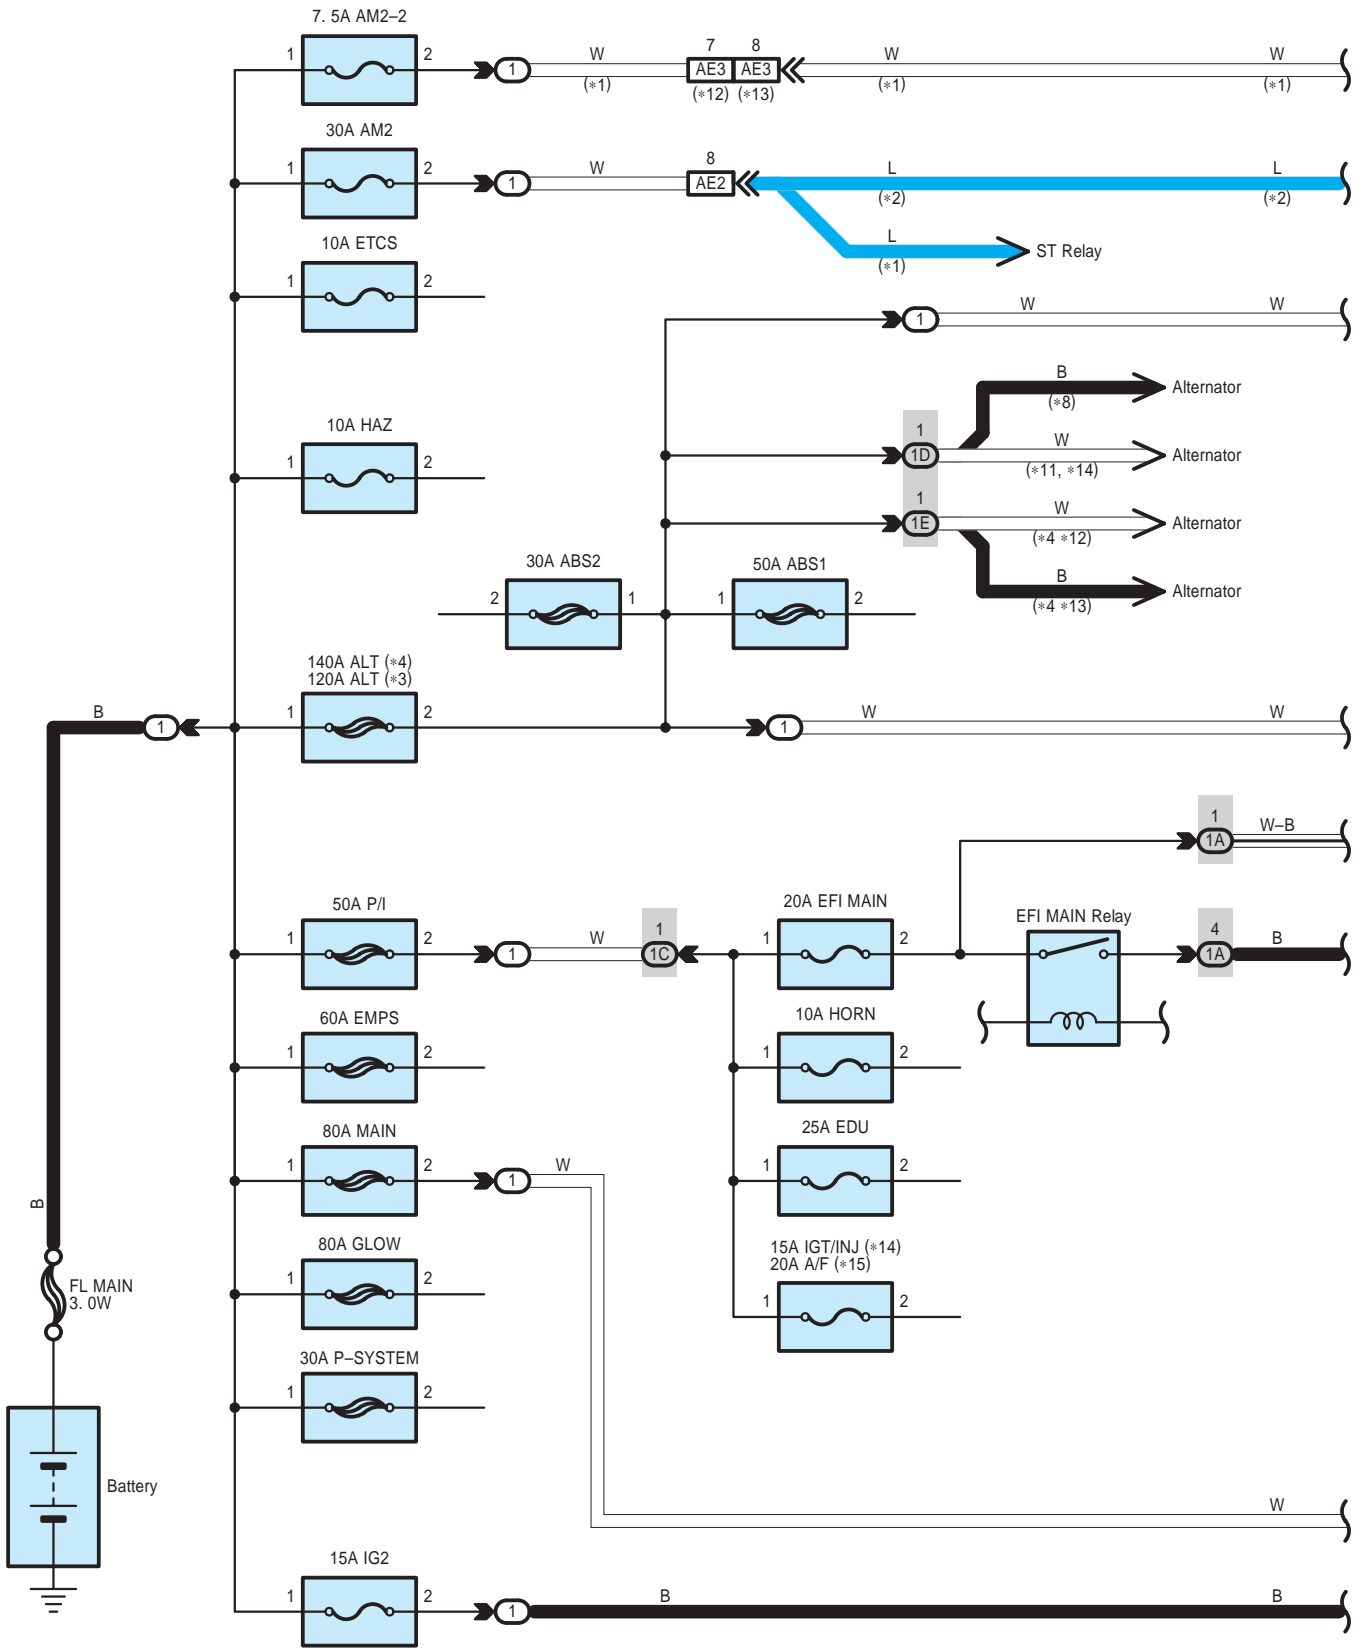

Power Source

Power Source

- * 1 : w/ Entry & Start System
- * 2 : w/o Entry & Start System
- * 3 : Gasoline
- * 4 : Diesel
- * 7 : Except 2GR-FE
- * 8 : 2GR-FE

- *11 : 2AZ-FE, 1AZ-FE
- *12 : Before Dec. 2008 Production Europe
- *13 : From Dec. 2008 Production Europe
- *14 : 3ZR-FAE
- *15 : Except 3ZR-FAE

Power Source

Power Source

Power Source

Power Source

E 5

White

E 18

White

E 19

White

E 31

Black

1A

White

1C

White