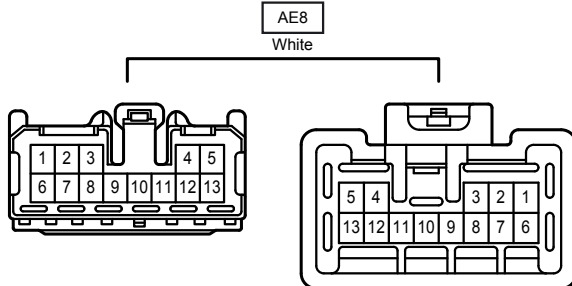

Rear Wiper and Washer

Rear Wiper and Washer

- * 1 : RH Wiper Lever Type
- * 2 : LH Wiper Lever Type
- * 3 : Australia
- * 4 : RHD Except Australia
- * 5 : Before Aug. 2008 Production Except Europe,
Before Dec. 2008 Production Europe
- * 6 : From Aug. 2008 Production Except Europe,
From Dec. 2008 Production Europe

Rear Wiper and Washer

Rear Wiper and Washer

EL2
White

SK1
White

SL1
White