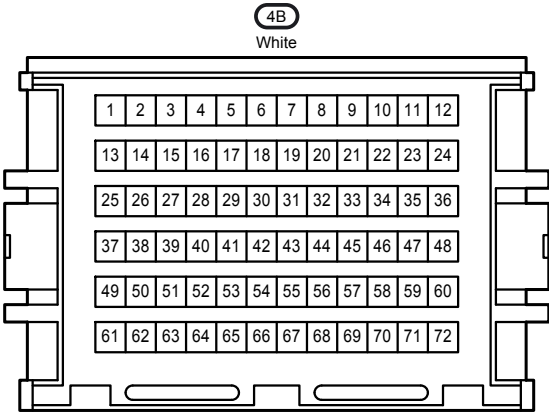

Rear Wiper and Washer