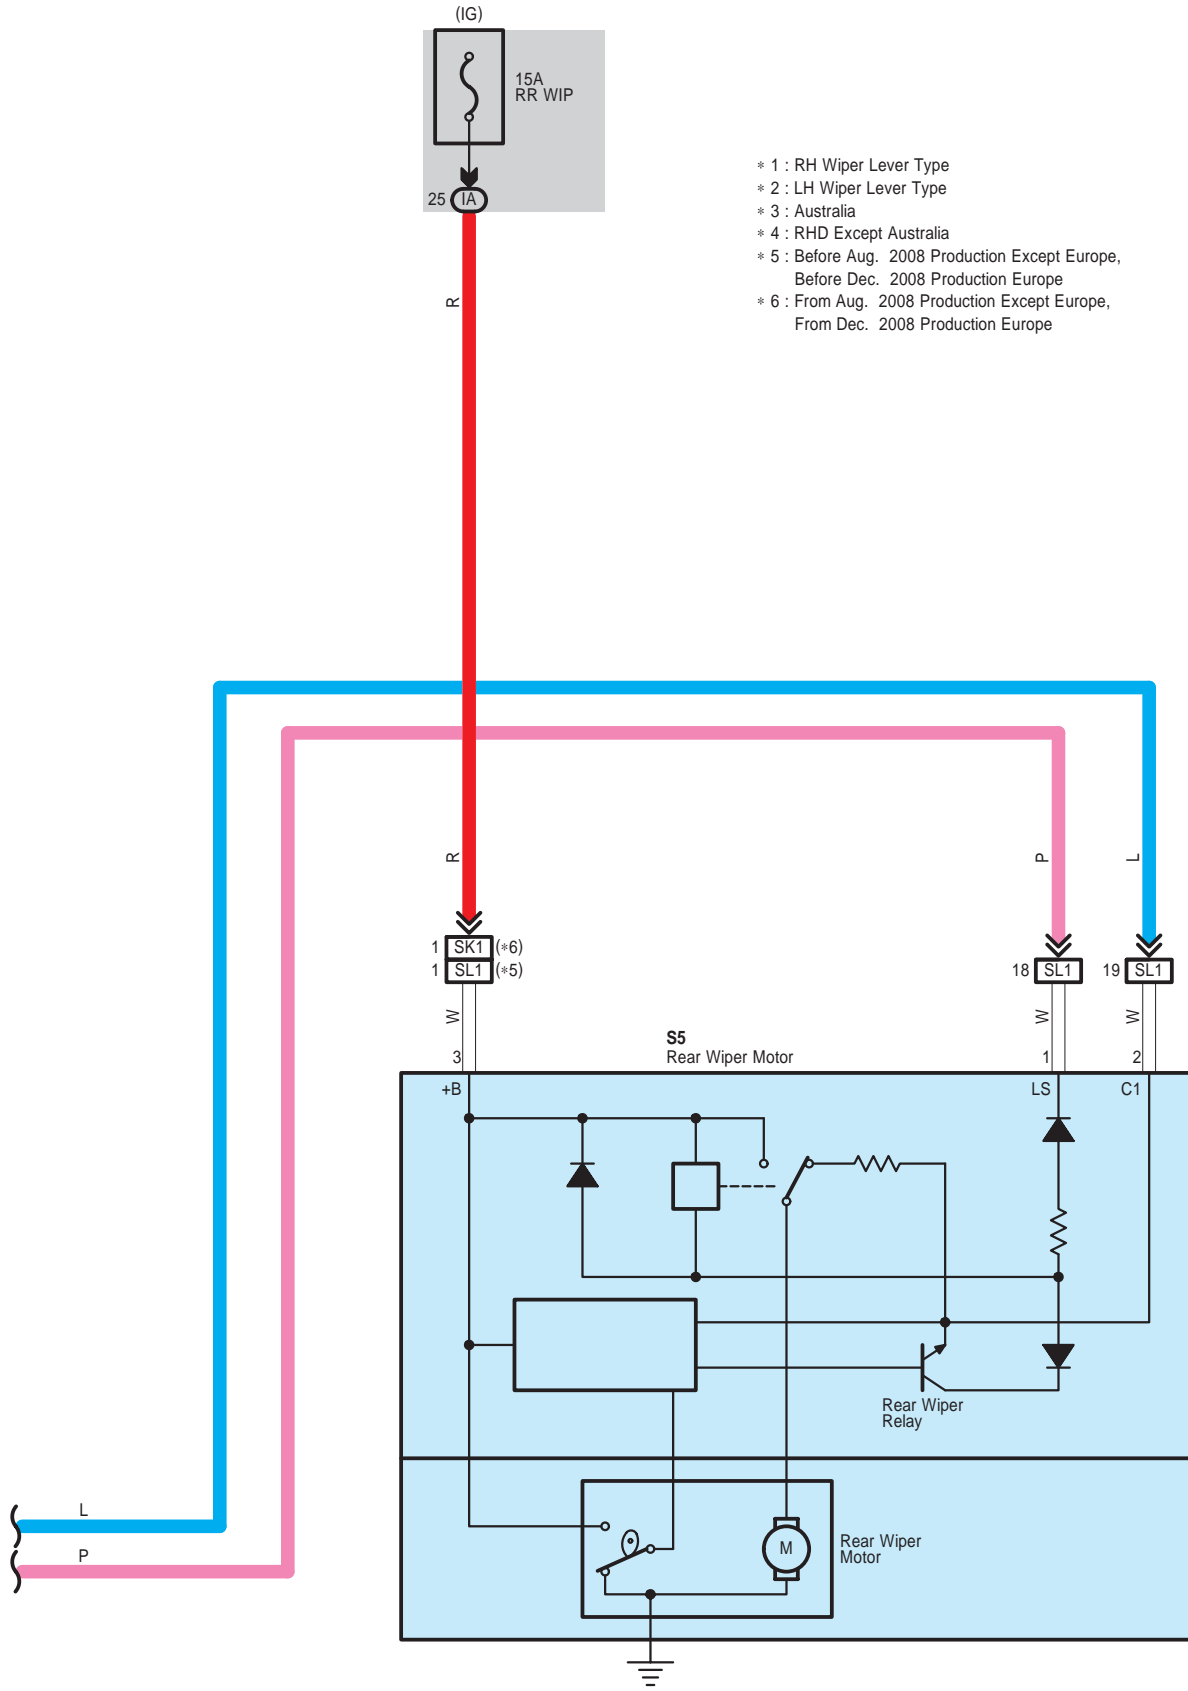

Rear Wiper and Washer

Rear Wiper and Washer

- * 1 : RH Wiper Lever Type
- * 2 : LH Wiper Lever Type
- * 3 : Australia
- * 4 : RHD Except Australia
- * 5 : Before Aug. 2008 Production Except Europe,
Before Dec. 2008 Production Europe
- * 6 : From Aug. 2008 Production Except Europe,
From Dec. 2008 Production Europe

Rear Wiper and Washer

Rear Wiper and Washer

EL2
White

SK1
White

SL1
White