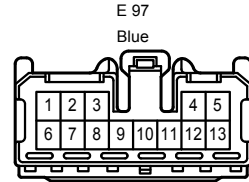

Rear Wiper and Washer

Rear Wiper and Washer

- * 1 : RH Wiper Lever Type
- * 2 : LH Wiper Lever Type
- * 3 : Australia
- * 4 : RHD Except Australia
- * 5 : Before Aug. 2008 Production Except Europe,
Before Dec. 2008 Production Europe
- * 6 : From Aug. 2008 Production Except Europe,
From Dec. 2008 Production Europe

Rear Wiper and Washer

Rear Wiper and Washer

EL2
White

SK1
White

SL1
White