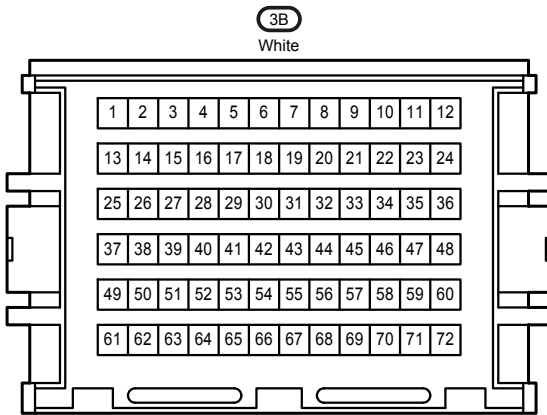

Rear Wiper and Washer