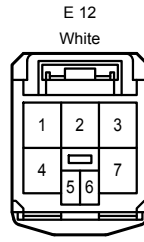

Rear Wiper and Washer