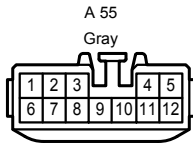

Rear Wiper and Washer

Rear Wiper and Washer

- * 1 : RH Wiper Lever Type
- * 2 : LH Wiper Lever Type
- * 3 : Australia
- * 4 : RHD Except Australia
- * 5 : Before Aug. 2008 Production Except Europe,
Before Dec. 2008 Production Europe
- * 6 : From Aug. 2008 Production Except Europe,
From Dec. 2008 Production Europe

Rear Wiper and Washer

Rear Wiper and Washer

EL2
White

SK1
White

SL1
White