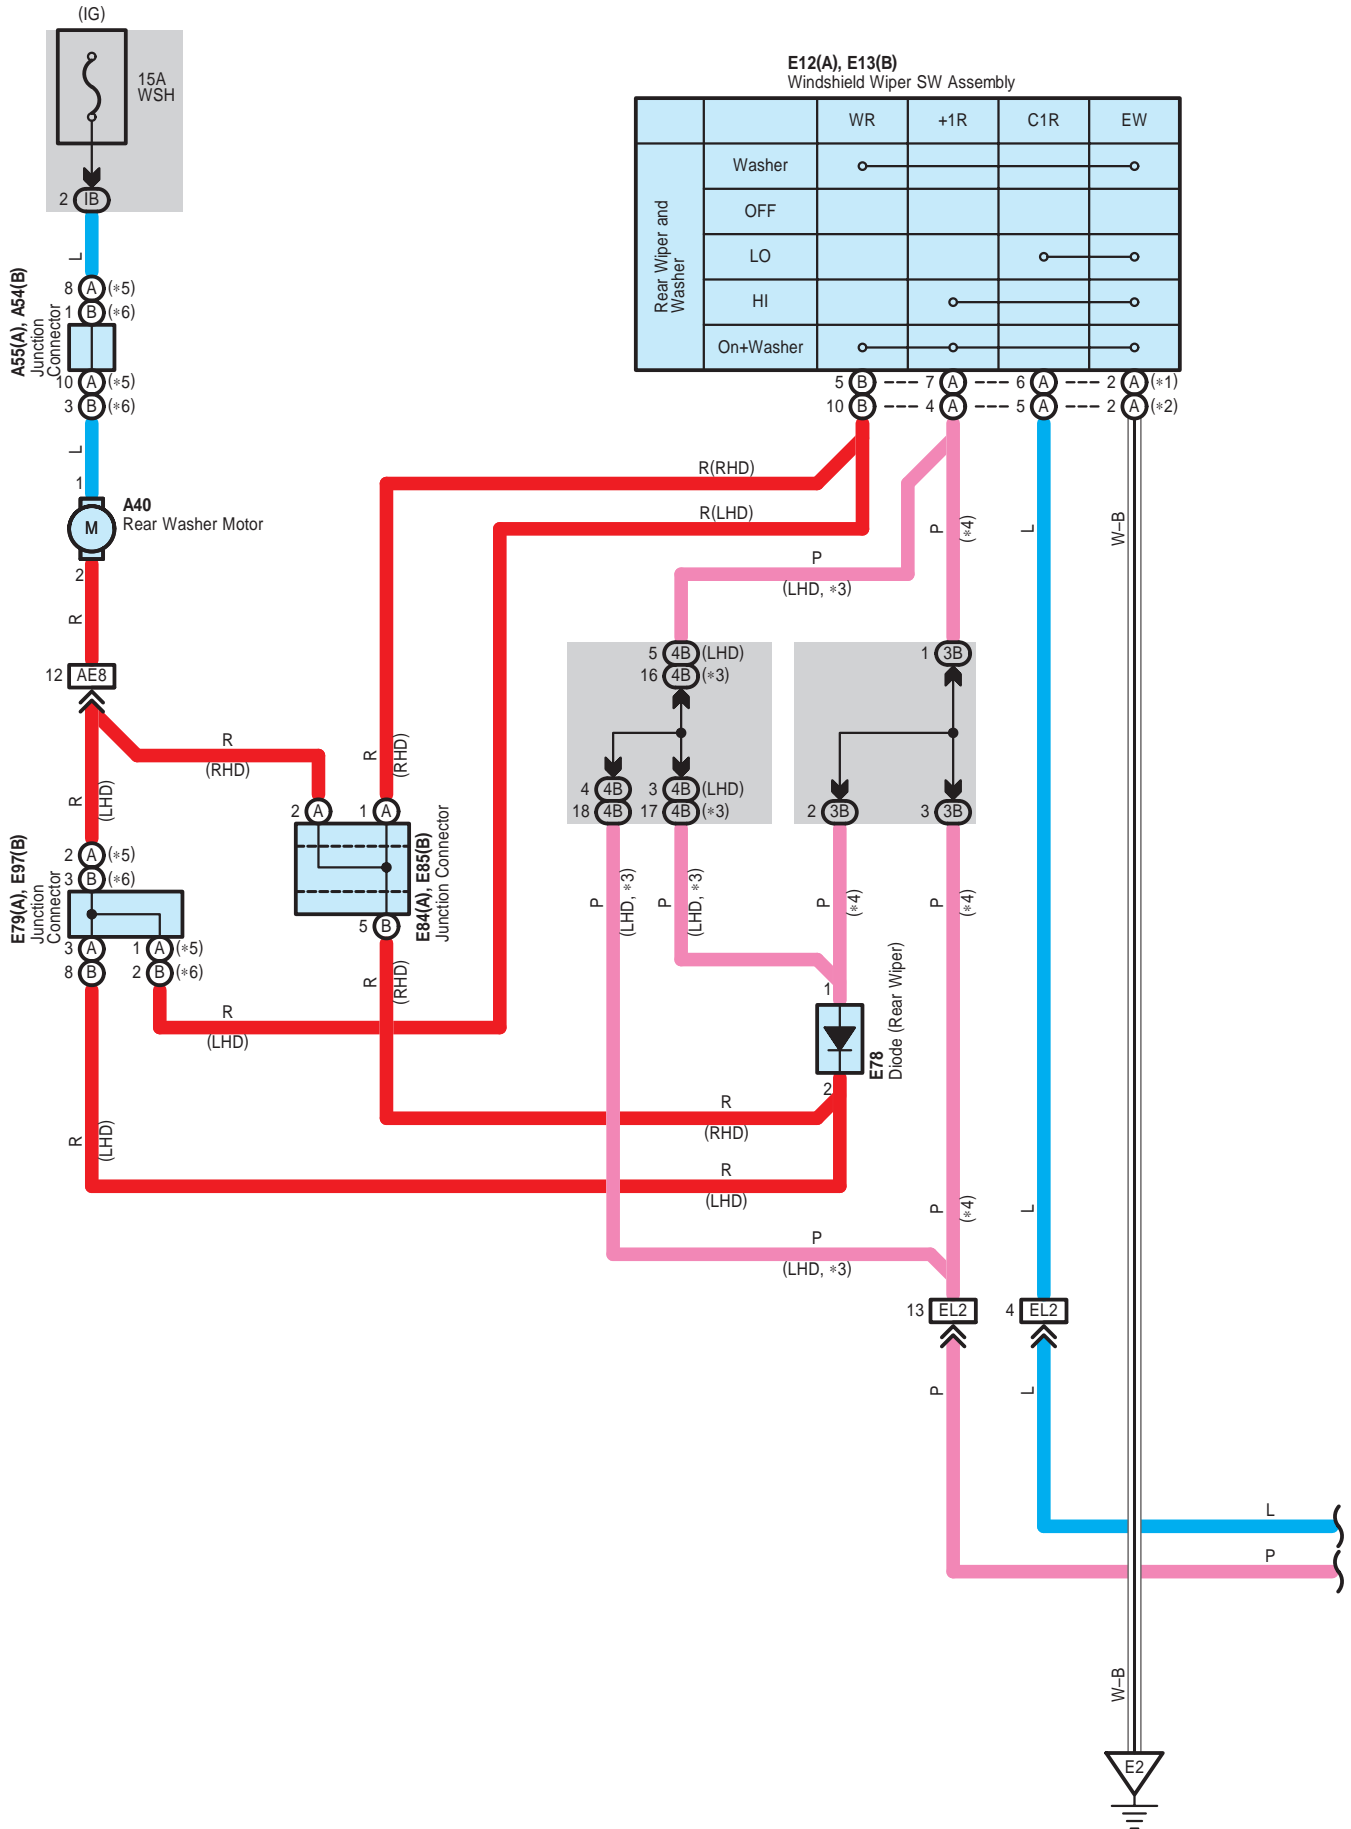

Rear Wiper and Washer

Rear Wiper and Washer

- * 1 : RH Wiper Lever Type
- * 2 : LH Wiper Lever Type
- * 3 : Australia
- * 4 : RHD Except Australia
- * 5 : Before Aug. 2008 Production Except Europe,
Before Dec. 2008 Production Europe
- * 6 : From Aug. 2008 Production Except Europe,
From Dec. 2008 Production Europe

Rear Wiper and Washer

Rear Wiper and Washer

EL2
White

SK1
White

SL1
White