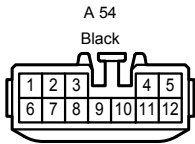

Rear Wiper and Washer

Rear Wiper and Washer

- * 1 : RH Wiper Lever Type
- * 2 : LH Wiper Lever Type
- * 3 : Australia
- * 4 : RHD Except Australia
- * 5 : Before Aug. 2008 Production Except Europe,
Before Dec. 2008 Production Europe
- * 6 : From Aug. 2008 Production Except Europe,
From Dec. 2008 Production Europe

Rear Wiper and Washer

Rear Wiper and Washer

EL2
White

SK1
White

SL1
White