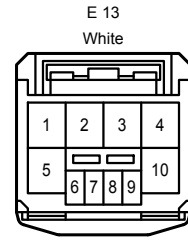

Rear Wiper and Washer