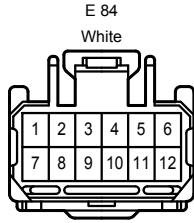

Rear Wiper and Washer

Rear Wiper and Washer

- * 1 : RH Wiper Lever Type
- * 2 : LH Wiper Lever Type
- * 3 : Australia
- * 4 : RHD Except Australia
- * 5 : Before Aug. 2008 Production Except Europe,
Before Dec. 2008 Production Europe
- * 6 : From Aug. 2008 Production Except Europe,
From Dec. 2008 Production Europe

Rear Wiper and Washer

Rear Wiper and Washer

EL2
White

SK1
White

SL1
White