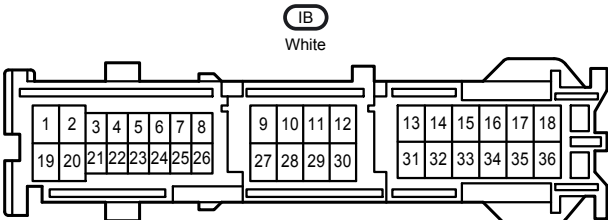

Rear Wiper and Washer

Rear Wiper and Washer

- * 1 : RH Wiper Lever Type
- * 2 : LH Wiper Lever Type
- * 3 : Australia
- * 4 : RHD Except Australia
- * 5 : Before Aug. 2008 Production Except Europe,
Before Dec. 2008 Production Europe
- * 6 : From Aug. 2008 Production Except Europe,
From Dec. 2008 Production Europe

Rear Wiper and Washer

Rear Wiper and Washer

EL2
White

SK1
White

SL1
White