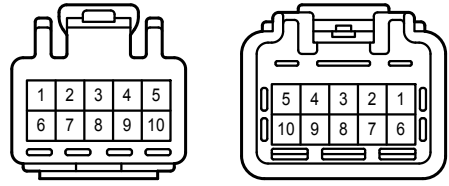

Rear Wiper and Washer

Rear Wiper and Washer

EL2
White

SK1
White

SL1
White