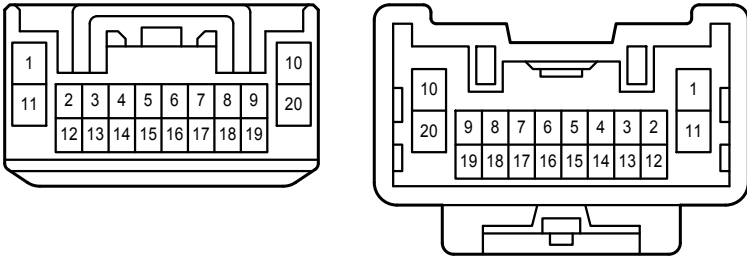

Rear Wiper and Washer

Rear Wiper and Washer

- * 1 : RH Wiper Lever Type
- * 2 : LH Wiper Lever Type
- * 3 : Australia
- * 4 : RHD Except Australia
- * 5 : Before Aug. 2008 Production Except Europe,
Before Dec. 2008 Production Europe
- * 6 : From Aug. 2008 Production Except Europe,
From Dec. 2008 Production Europe

Rear Wiper and Washer

Rear Wiper and Washer

EL2
White

SK1
White

SL1
White