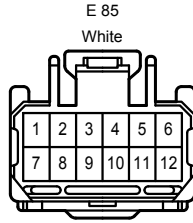

Rear Wiper and Washer

Rear Wiper and Washer

- * 1 : RH Wiper Lever Type
- * 2 : LH Wiper Lever Type
- * 3 : Australia
- * 4 : RHD Except Australia
- * 5 : Before Aug. 2008 Production Except Europe,
Before Dec. 2008 Production Europe
- * 6 : From Aug. 2008 Production Except Europe,
From Dec. 2008 Production Europe

Rear Wiper and Washer

Rear Wiper and Washer

EL2
White

SK1
White

SL1
White