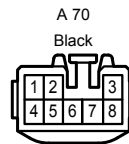

Stop Light

Stop Light

Stop Light

Stop Light

IA
White

IB
White

SK1
White

SL1
White