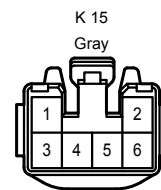

Stop Light

Stop Light

Stop Light

Stop Light

IA
White

IB
White

SK1
White

SL1
White