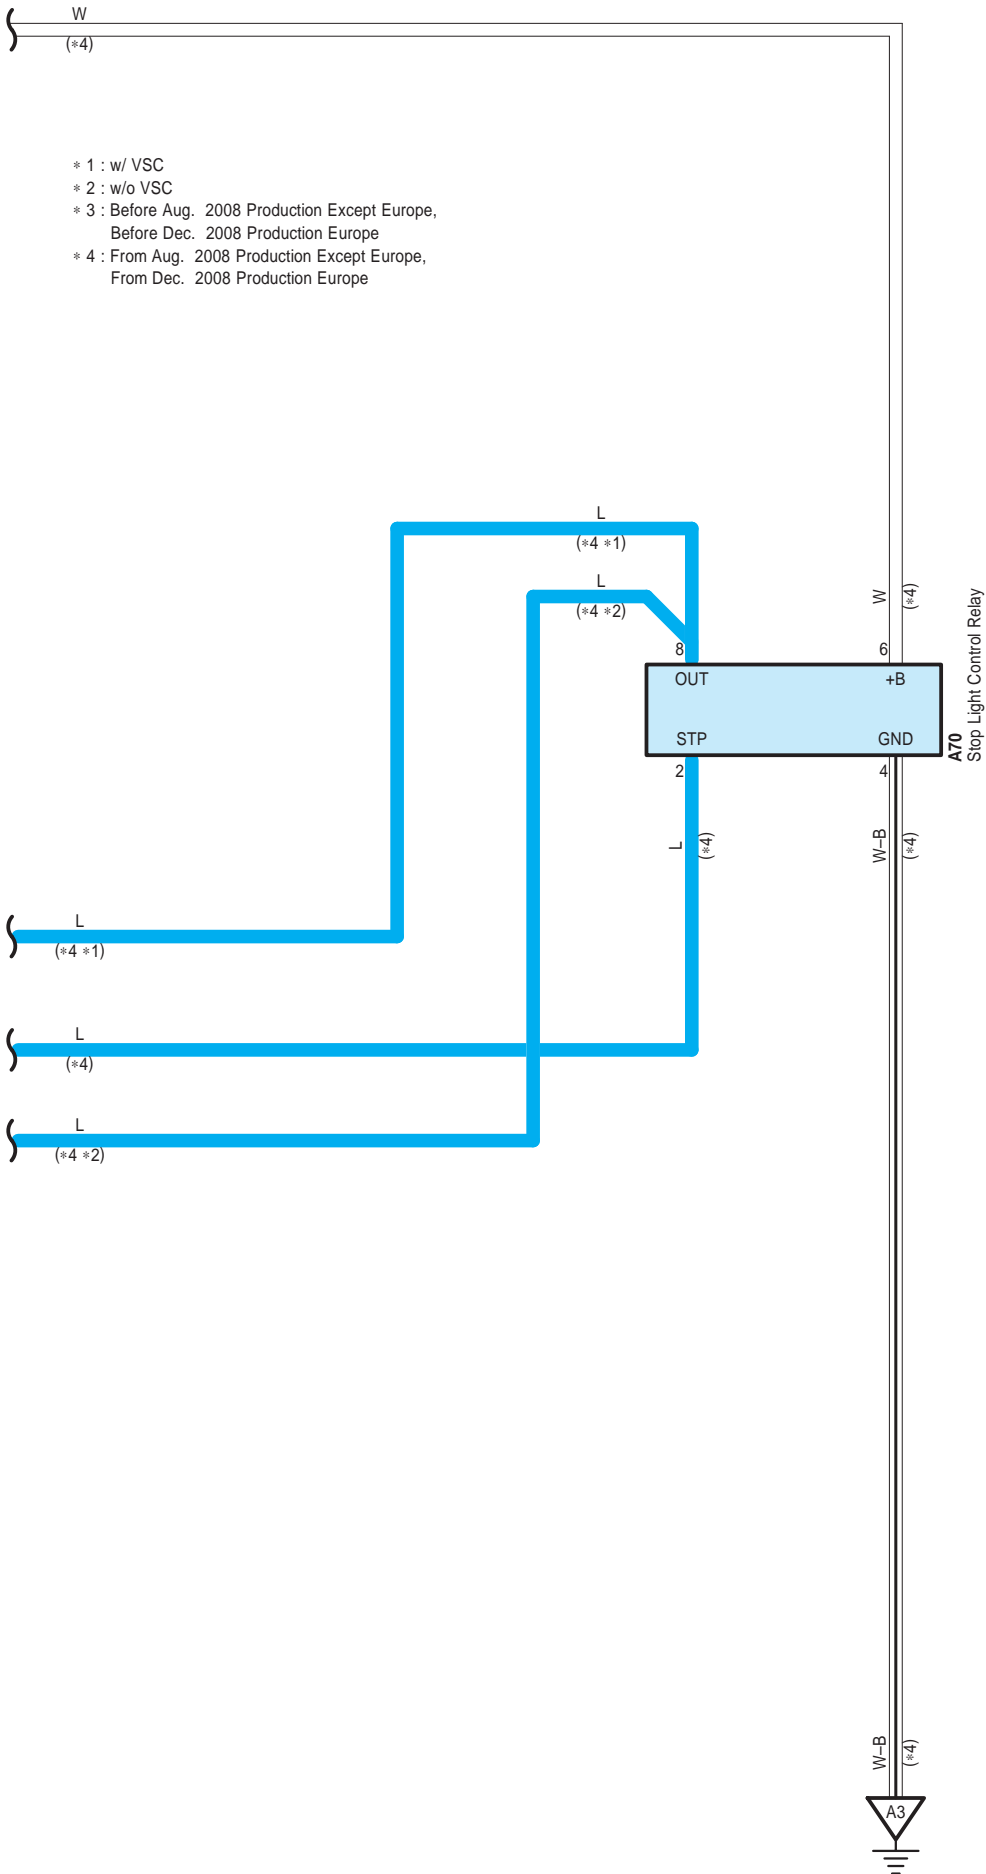

Stop Light

Stop Light

Stop Light

Stop Light

IA
White

IB
White

SK1
White

SL1
White