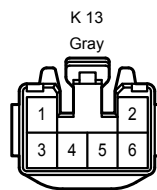

Stop Light

Stop Light

Stop Light

Stop Light

IA
White

IB
White

SK1
White

SL1
White