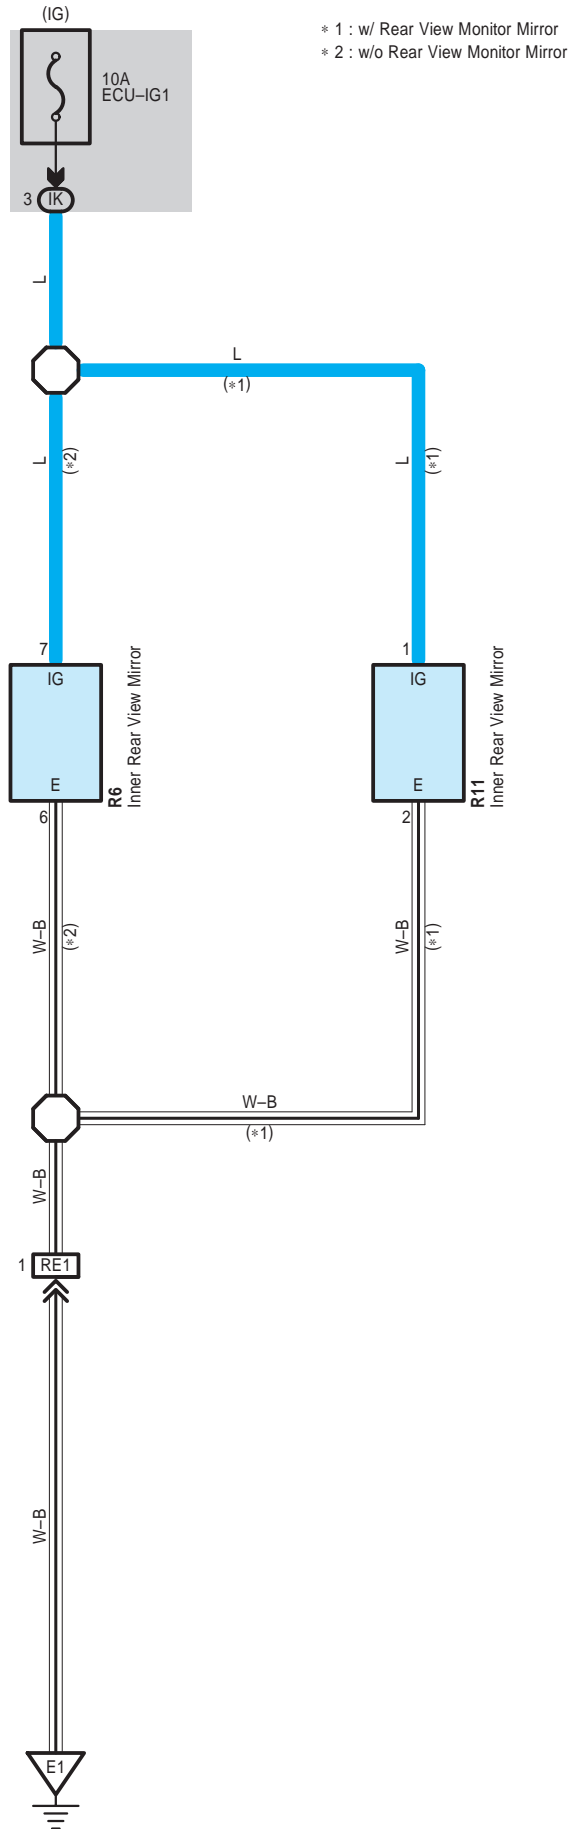

Automatic Glare-Resistant EC Mirror

Automatic Glare-Resistant EC Mirror

RE1
White