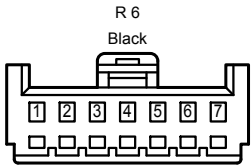

Automatic Glare-Resistant EC Mirror

Automatic Glare-Resistant EC Mirror

RE1
White