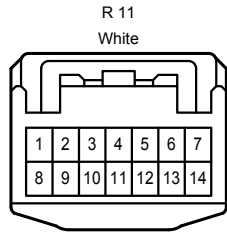

Automatic Glare-Resistant EC Mirror

Automatic Glare-Resistant EC Mirror

RE1
White