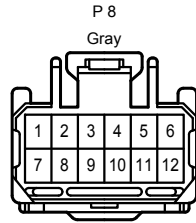

Power Seat <LHD>

\* 1 : Before Aug. 2008 Production Except Europe, Before Dec. 2008 Production Europe  
 \* 2 : From Aug. 2008 Production Except Europe, From Dec. 2008 Production Europe

Power Seat <LHD>

EK1  
White