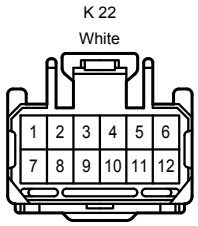

Power Seat <LHD>

\* 1 : Before Aug. 2008 Production Except Europe, Before Dec. 2008 Production Europe  
 \* 2 : From Aug. 2008 Production Except Europe, From Dec. 2008 Production Europe

Power Seat <LHD>

EK1  
White