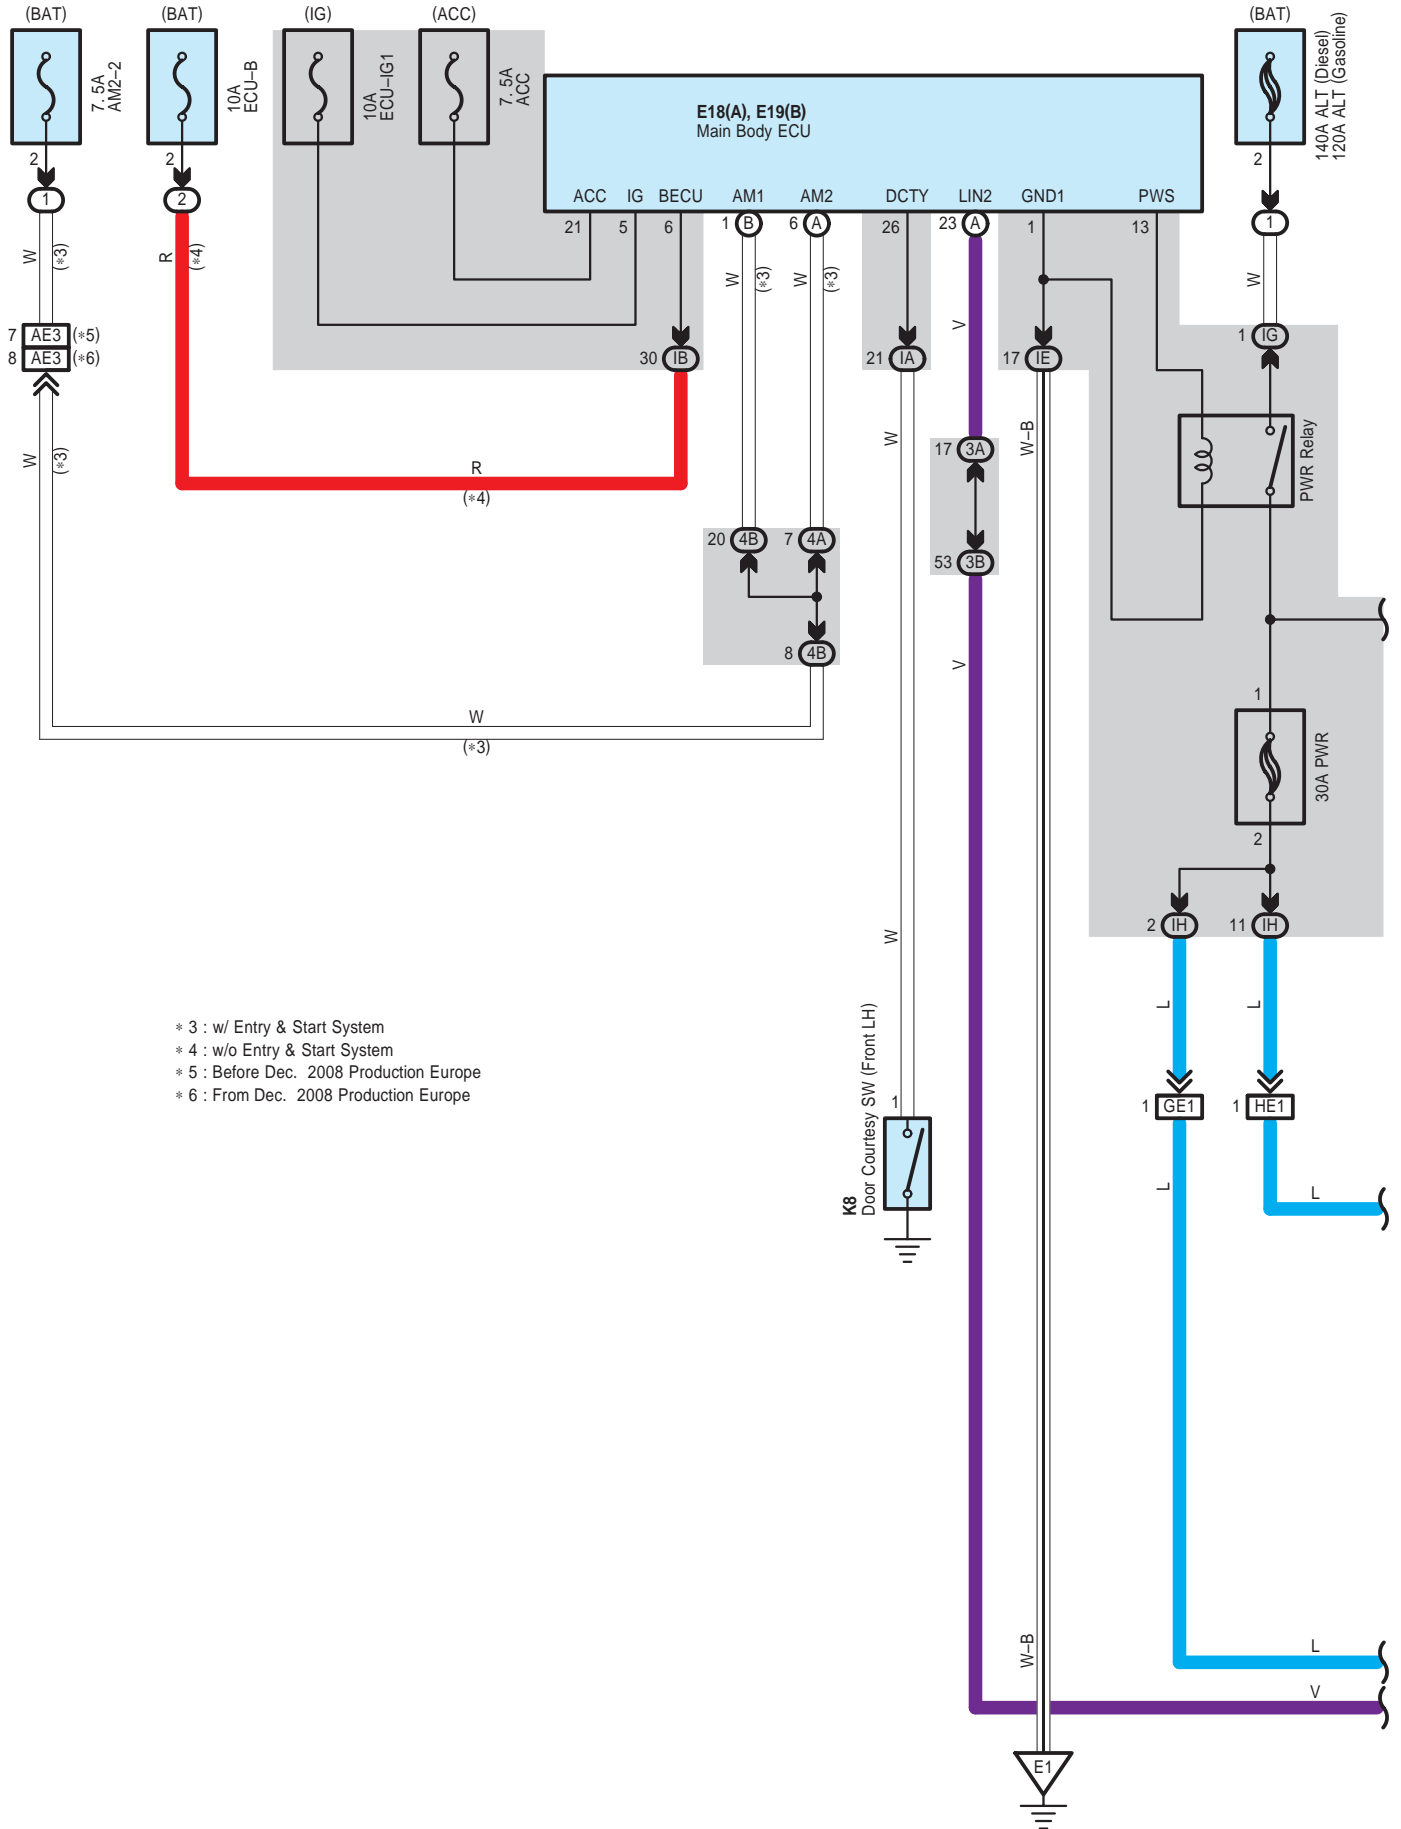

Power Window <LHD>

Power Window <LHD>

H2  
Power Window SW (Driver's Side)

\* 1 : Before Aug. 2007 Production  
\* 2 : From Aug. 2007 Production

E 18  
White

E 19  
White

G 2  
Black

G 3  
Black

J 1

White

J 3

Black

K 8

White

3A  
White

3B  
White

EK1  
White

EL1  
White

GE1  
White

GE2  
White

HE1  
White

HE2  
White

IL1  
White

Power Window <LHD>