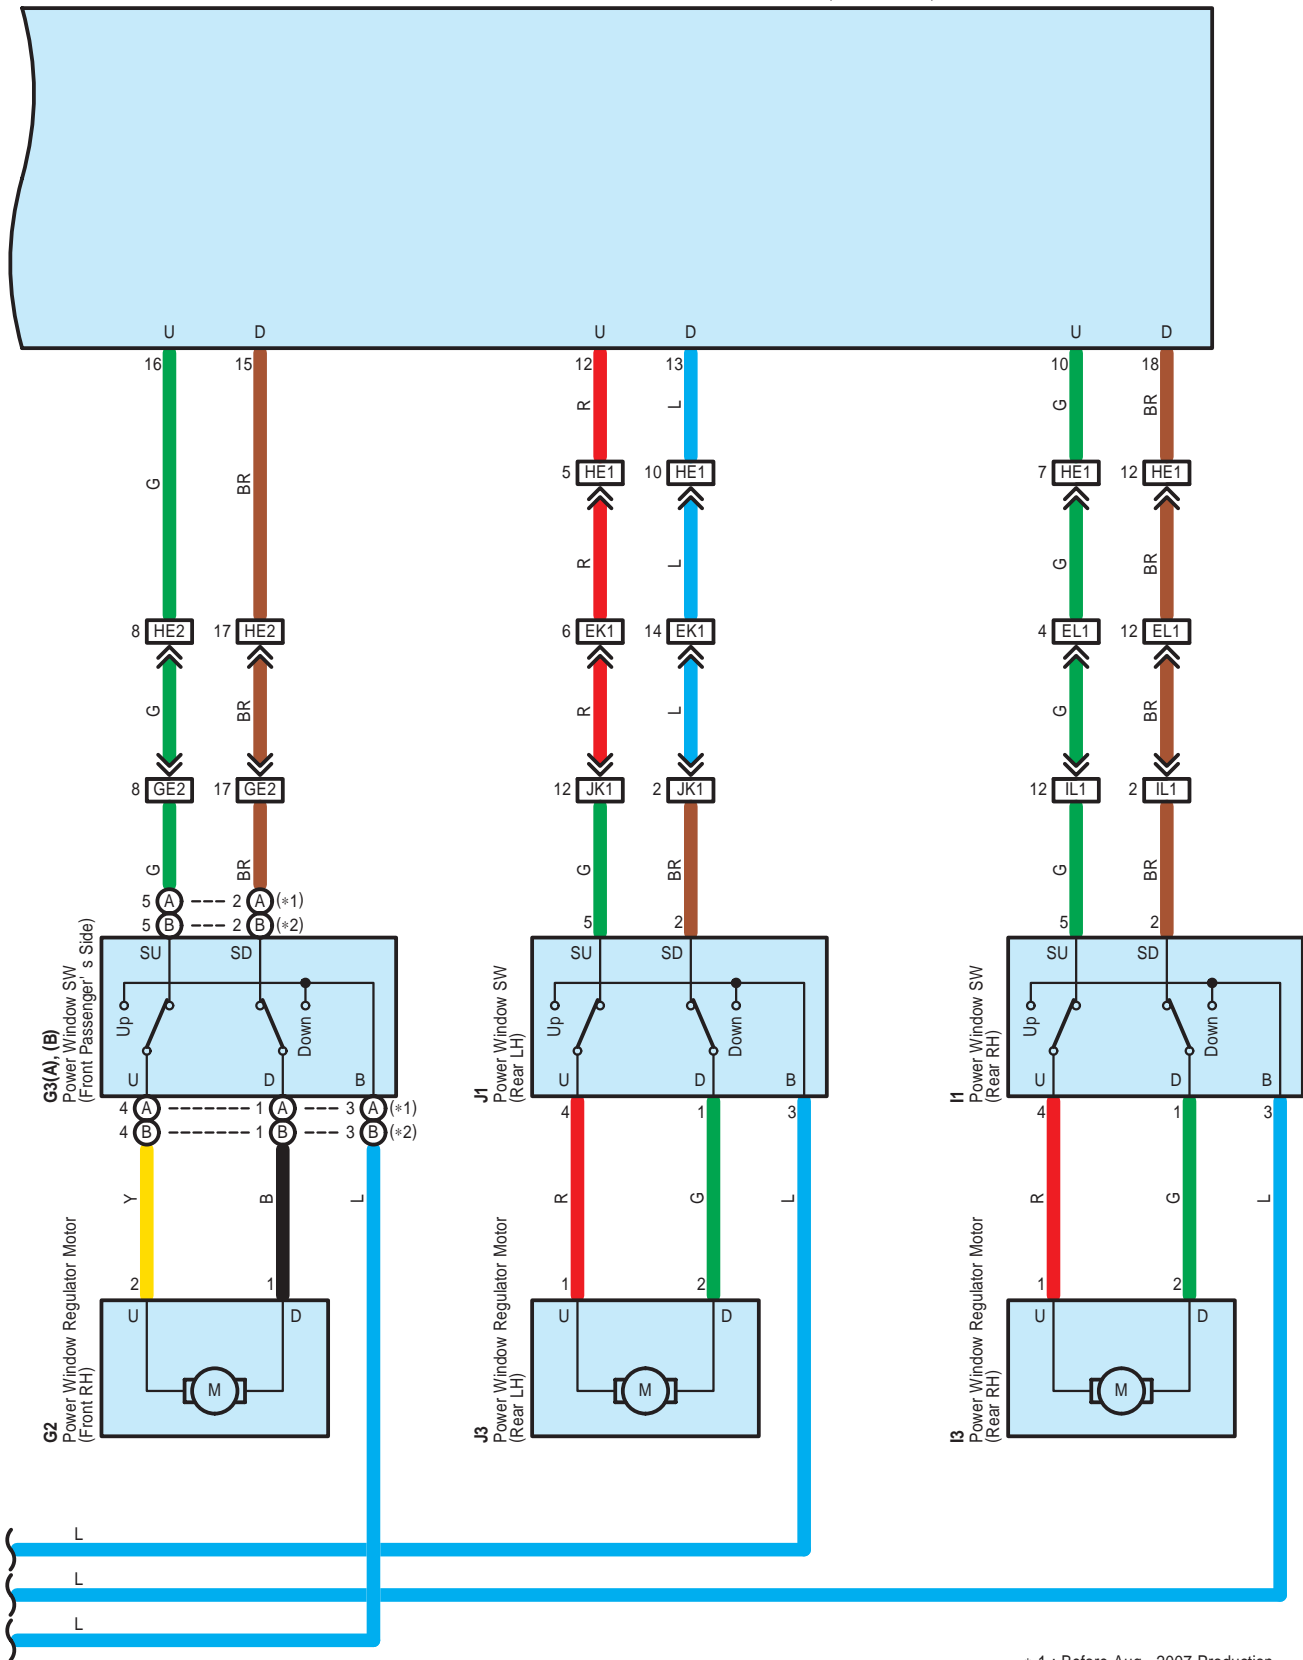

Power Window <LHD>

Power Window <LHD>

H2  
Power Window SW (Driver's Side)

\* 1 : Before Aug. 2007 Production  
\* 2 : From Aug. 2007 Production

E 18  
White

E 19  
White

G 2  
Black

G 3  
Black

J 1

White

J 3

Black

K 8

White

3A  
White

3B  
White

4A  
White

4B  
White

1A  
White

1B  
White

1E  
White

1G  
White

1H  
White

AE3  
Black

EK1  
White

EL1  
White

GE1  
White

GE2  
White

HE1  
White

HE2  
White

IL1  
White

Power Window <LHD>