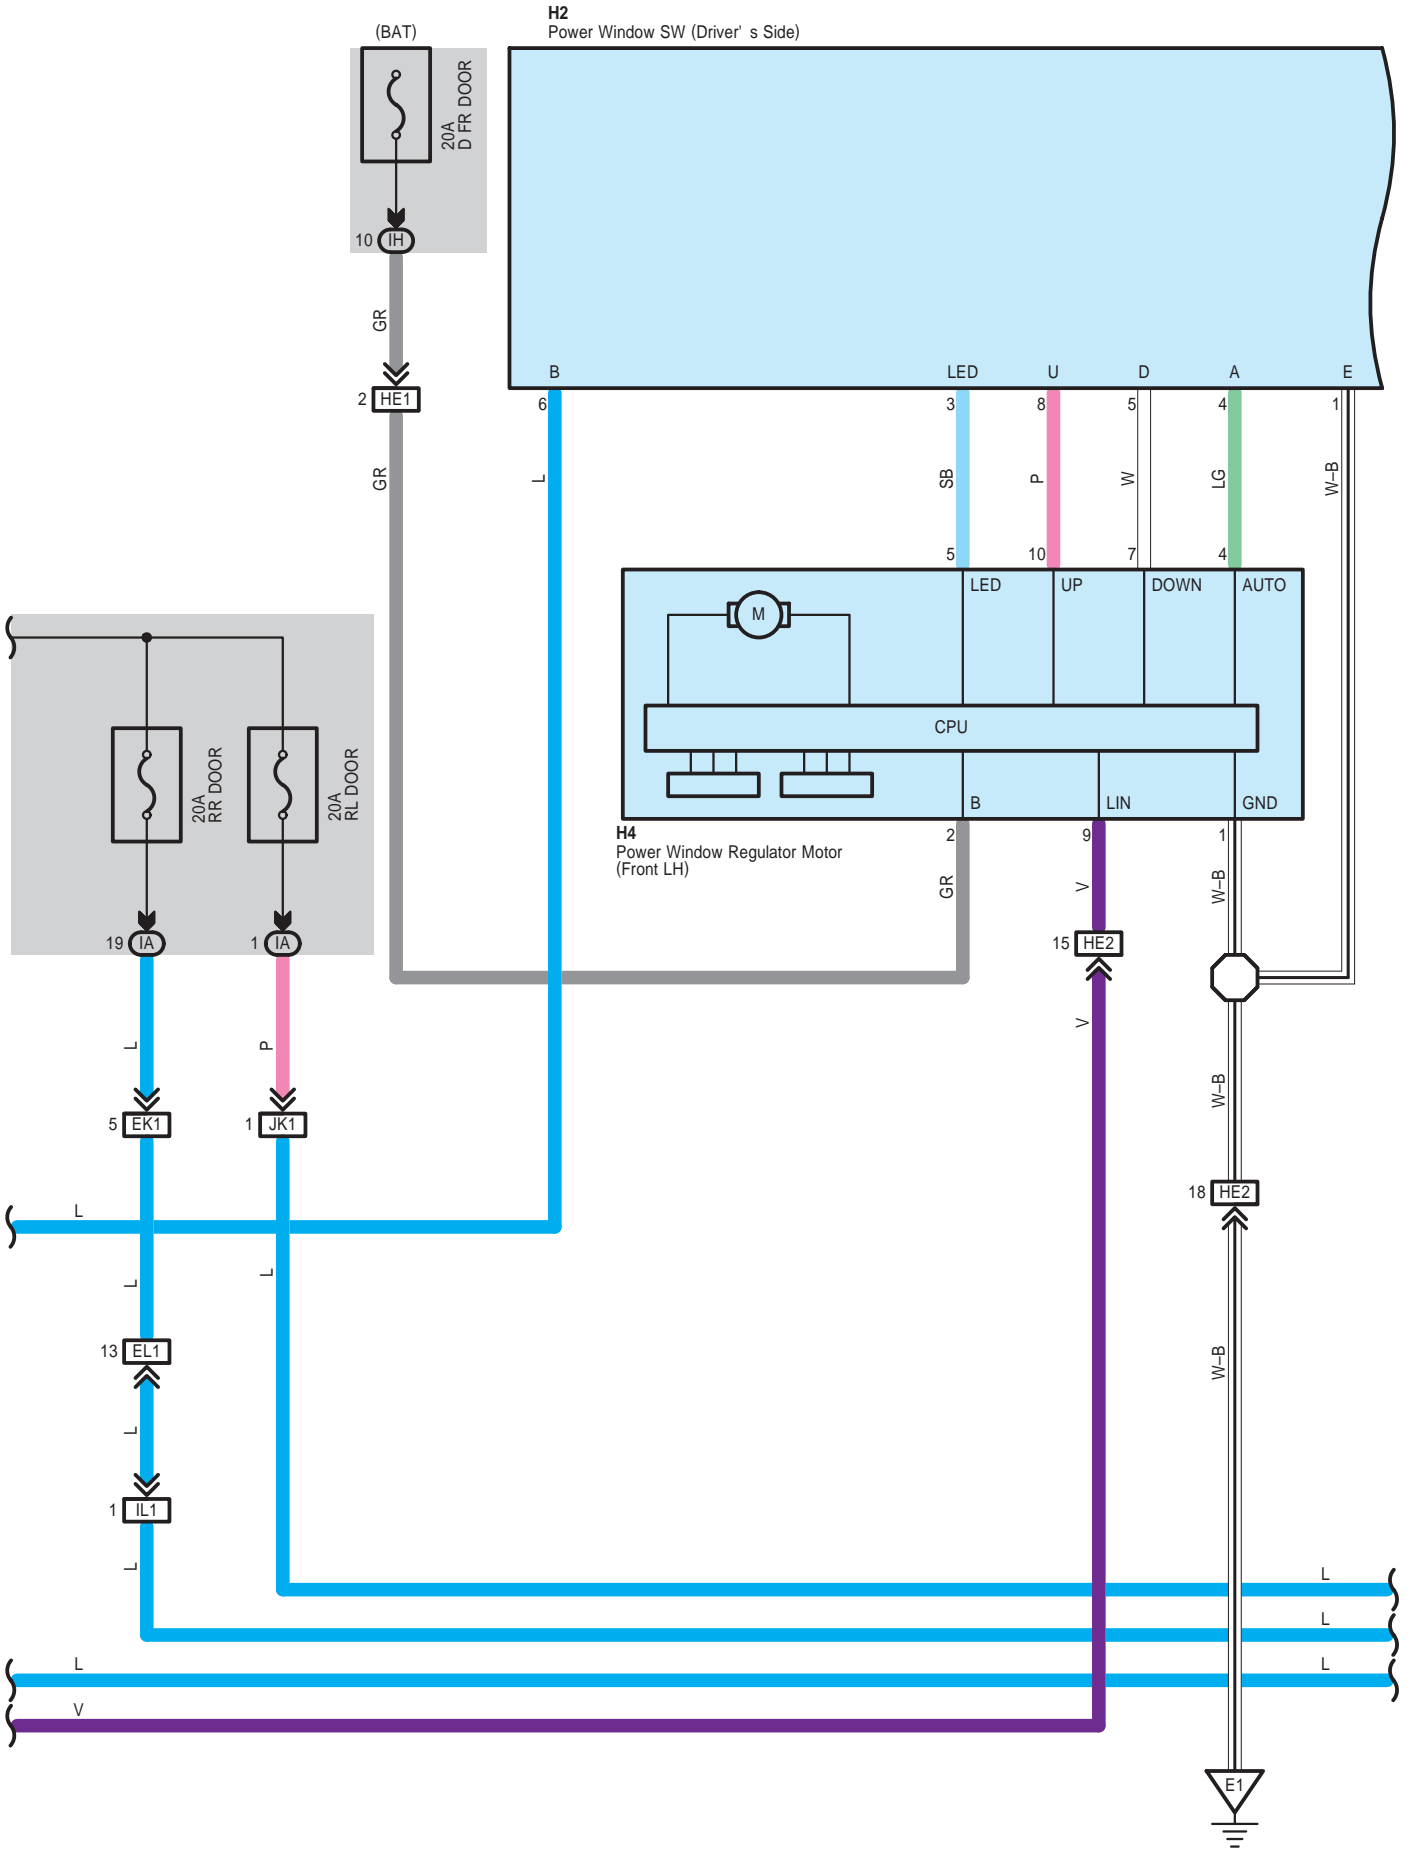

Power Window <LHD>

Power Window <LHD>

H2  
Power Window SW (Driver's Side)

\* 1 : Before Aug. 2007 Production  
\* 2 : From Aug. 2007 Production

E 18  
White

E 19  
White

G 2  
Black

G 3  
Black

EK1  
White

EL1  
White

GE1  
White

GE2  
White

HE1  
White

HE2  
White

IL1  
White

Power Window <LHD>