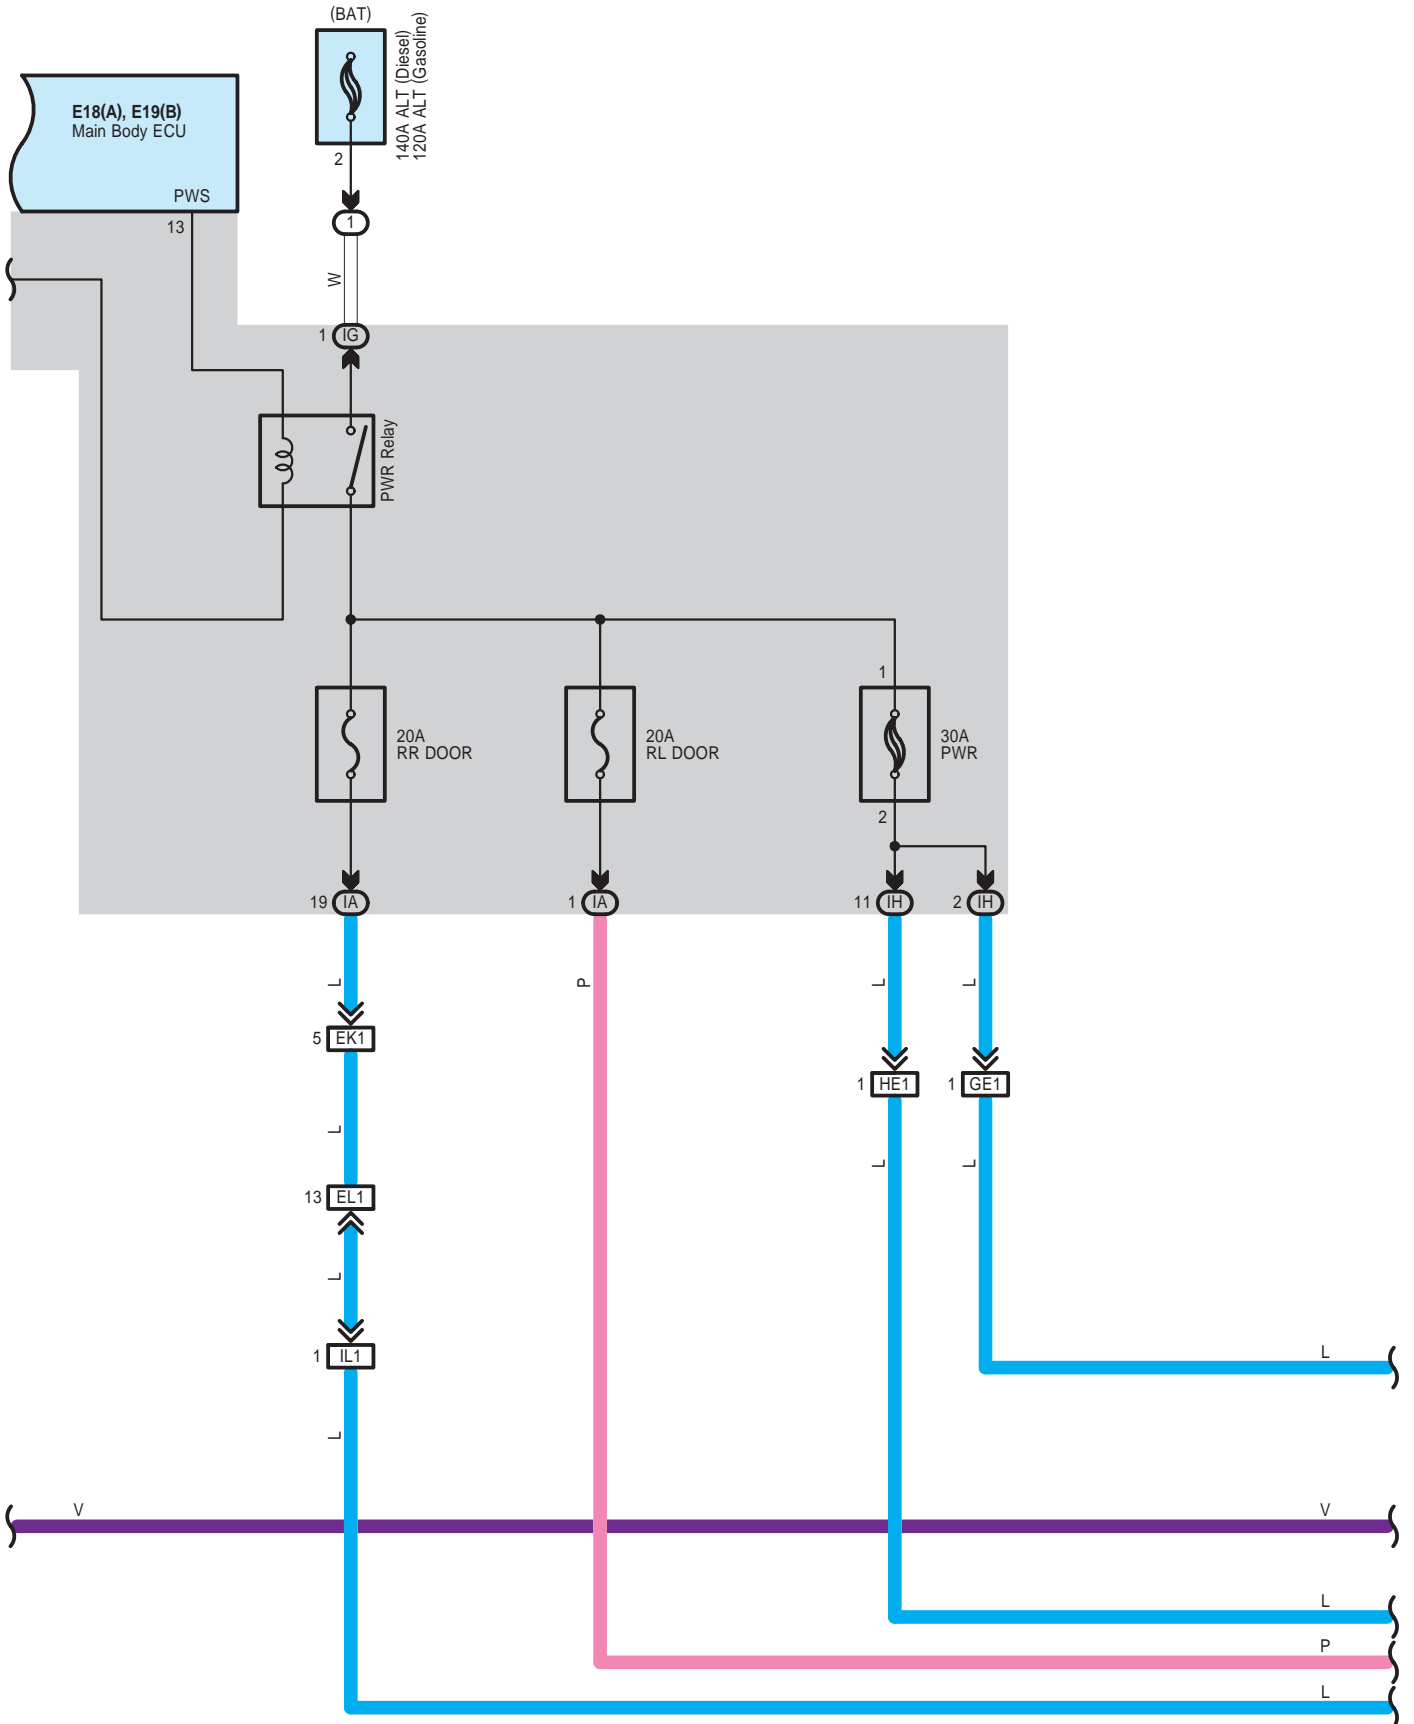

Power Window <RHD>

- * 1 : Australia
- * 2 : Except Australia
- * 9 : w/ Entry & Start System
- *10 : w/o Entry & Start System
- *11 : Before Dec. 2008 Production Europe
- *12 : From Dec. 2008 Production Europe

Power Window <RHD>

G8
Power Window SW (Driver's Side)

- * 3 : Short Body
- * 4 : Long Body
- * 5 : Before Aug. 2007 Production
- * 6 : From Aug. 2007 Production
- * 7 : Before Aug. 2008 Production Except Europe,
Before Dec. 2008 Production Europe
- * 8 : From Aug. 2008 Production Except Europe,
From Dec. 2008 Production Europe

G8
Power Window SW (Driver' s Side)

E 18
White

E 19
White

G 8
White

G 9
White

H 7
Black

H 8
Black

(From Aug. 2007 Production)

3B
White

Power Window <RHD>

EL1
White

GE1
White

GE2
White

HE1
White

HE2
White

IL1
White