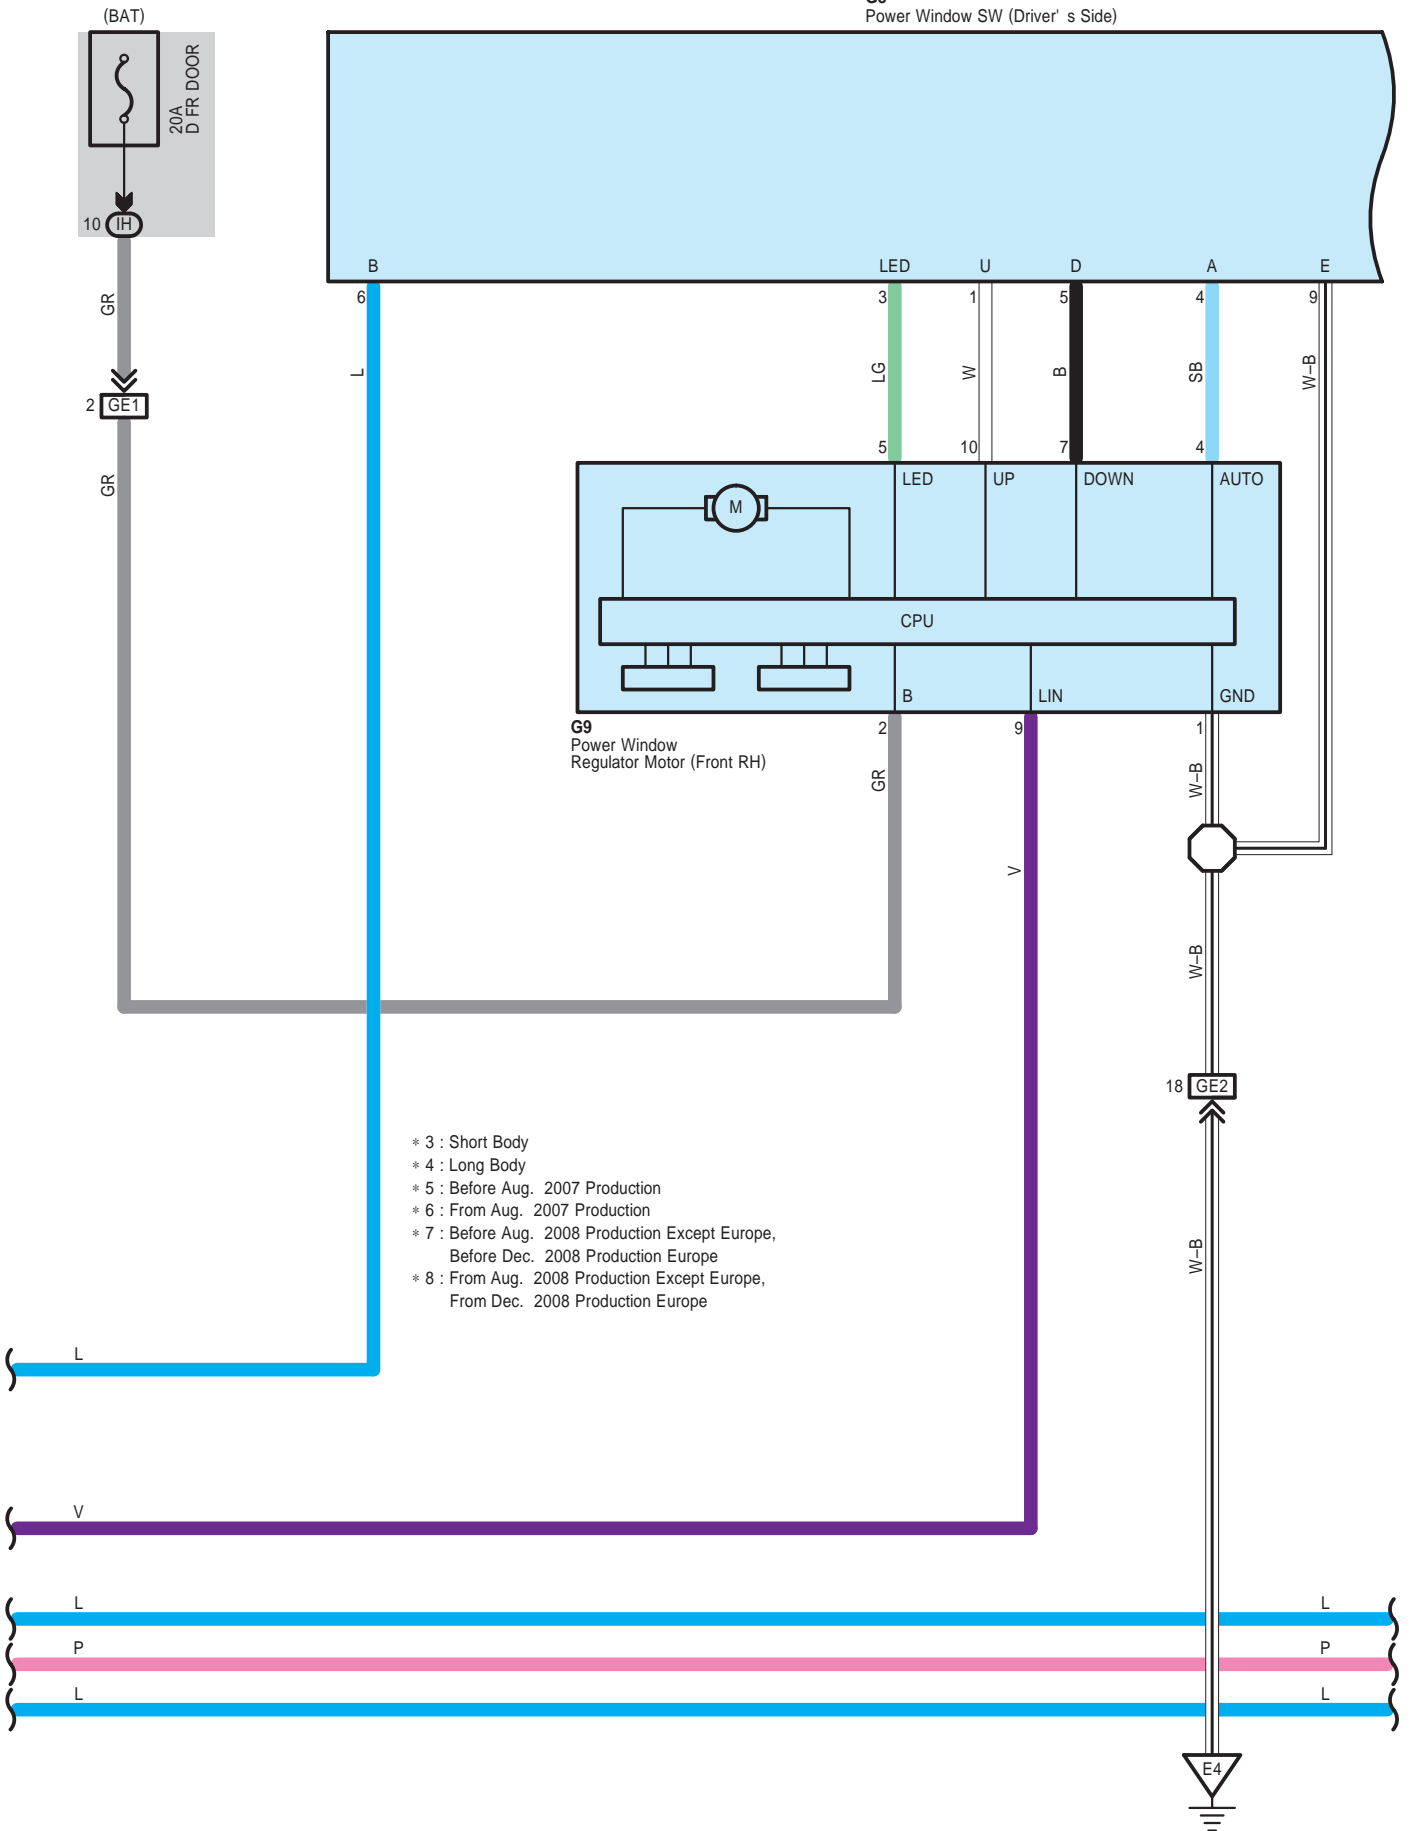

Power Window <RHD>

- * 1 : Australia
- * 2 : Except Australia
- * 9 : w/ Entry & Start System
- *10 : w/o Entry & Start System
- *11 : Before Dec. 2008 Production Europe
- *12 : From Dec. 2008 Production Europe

Power Window <RHD>

G8
Power Window SW (Driver's Side)

- * 3 : Short Body
- * 4 : Long Body
- * 5 : Before Aug. 2007 Production
- * 6 : From Aug. 2007 Production
- * 7 : Before Aug. 2008 Production Except Europe,
Before Dec. 2008 Production Europe
- * 8 : From Aug. 2008 Production Except Europe,
From Dec. 2008 Production Europe

G8
Power Window SW (Driver' s Side)

E 18
White

E 19
White

G 8
White

G 9
White

H 7
Black

H 8
Black

(From Aug. 2007 Production)

3B
White

Power Window <RHD>

EL1
White

GE1
White

GE2
White

HE1
White

HE2
White

IL1
White