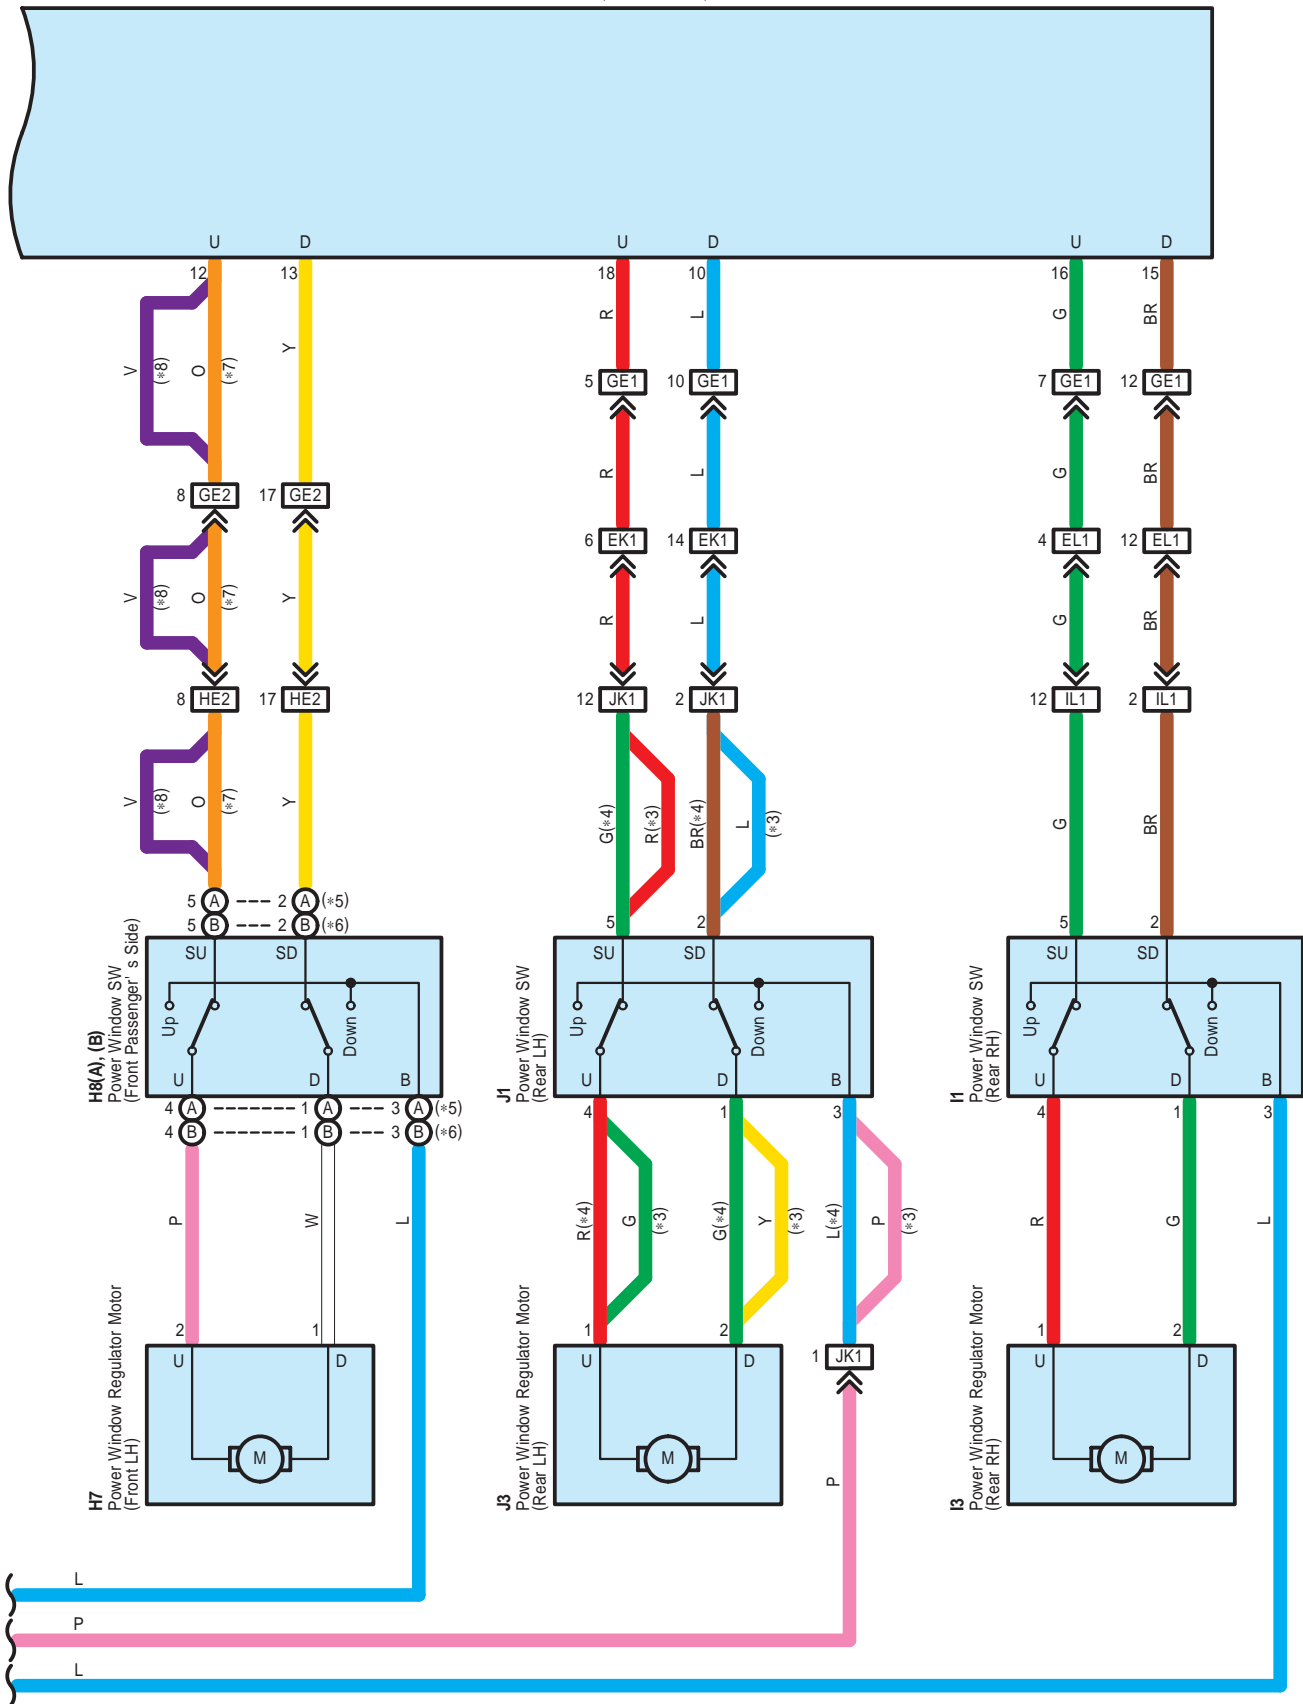

Power Window <RHD>

G8
Power Window SW (Driver's Side)

- * 3 : Short Body
- * 4 : Long Body
- * 5 : Before Aug. 2007 Production
- * 6 : From Aug. 2007 Production
- * 7 : Before Aug. 2008 Production Except Europe,
Before Dec. 2008 Production Europe
- * 8 : From Aug. 2008 Production Except Europe,
From Dec. 2008 Production Europe

G8
Power Window SW (Driver' s Side)

E 18
White

E 19
White

G 8
White

G 9
White

H 7
Black

H 8
Black

(From Aug. 2007 Production)

3B
White

Power Window <RHD>

EL1
White

GE1
White

GE2
White

HE1
White

HE2
White

IL1
White