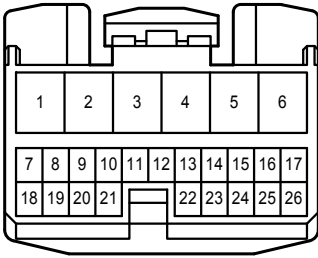

Power Window <RHD>

G8
Power Window SW (Driver's Side)

- * 3 : Short Body
- * 4 : Long Body
- * 5 : Before Aug. 2007 Production
- * 6 : From Aug. 2007 Production
- * 7 : Before Aug. 2008 Production Except Europe,
Before Dec. 2008 Production Europe
- * 8 : From Aug. 2008 Production Except Europe,
From Dec. 2008 Production Europe

G8
Power Window SW (Driver' s Side)

E 18
White

E 19
White

G 8
White

G 9
White

H 7
Black

H 8
Black

(From Aug. 2007 Production)