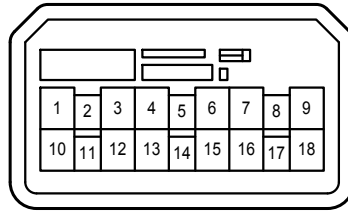

Power Window <RHD>

G8
Power Window SW (Driver's Side)

- * 3 : Short Body
- * 4 : Long Body
- * 5 : Before Aug. 2007 Production
- * 6 : From Aug. 2007 Production
- * 7 : Before Aug. 2008 Production Except Europe,
Before Dec. 2008 Production Europe
- * 8 : From Aug. 2008 Production Except Europe,
From Dec. 2008 Production Europe

G8
Power Window SW (Driver' s Side)

E 18
White

E 19
White

G 8
White

G 9
White

H 7
Black

H 8
Black

(From Aug. 2007 Production)