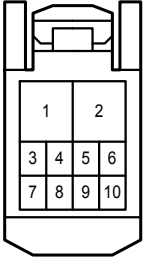

Power Window <RHD>

G8
Power Window SW (Driver's Side)

- * 3 : Short Body
- * 4 : Long Body
- * 5 : Before Aug. 2007 Production
- * 6 : From Aug. 2007 Production
- * 7 : Before Aug. 2008 Production Except Europe,
Before Dec. 2008 Production Europe
- * 8 : From Aug. 2008 Production Except Europe,
From Dec. 2008 Production Europe

G8
Power Window SW (Driver' s Side)

E 18
White

E 19
White

G 8
White

G 9
White

H 7
Black

H 8
Black

(From Aug. 2007 Production)

H 8
White

(Before Aug. 2007 Production)

I 1
White

I 3
Black

J 1
White

J 3
Black

L 4
White

3A
White