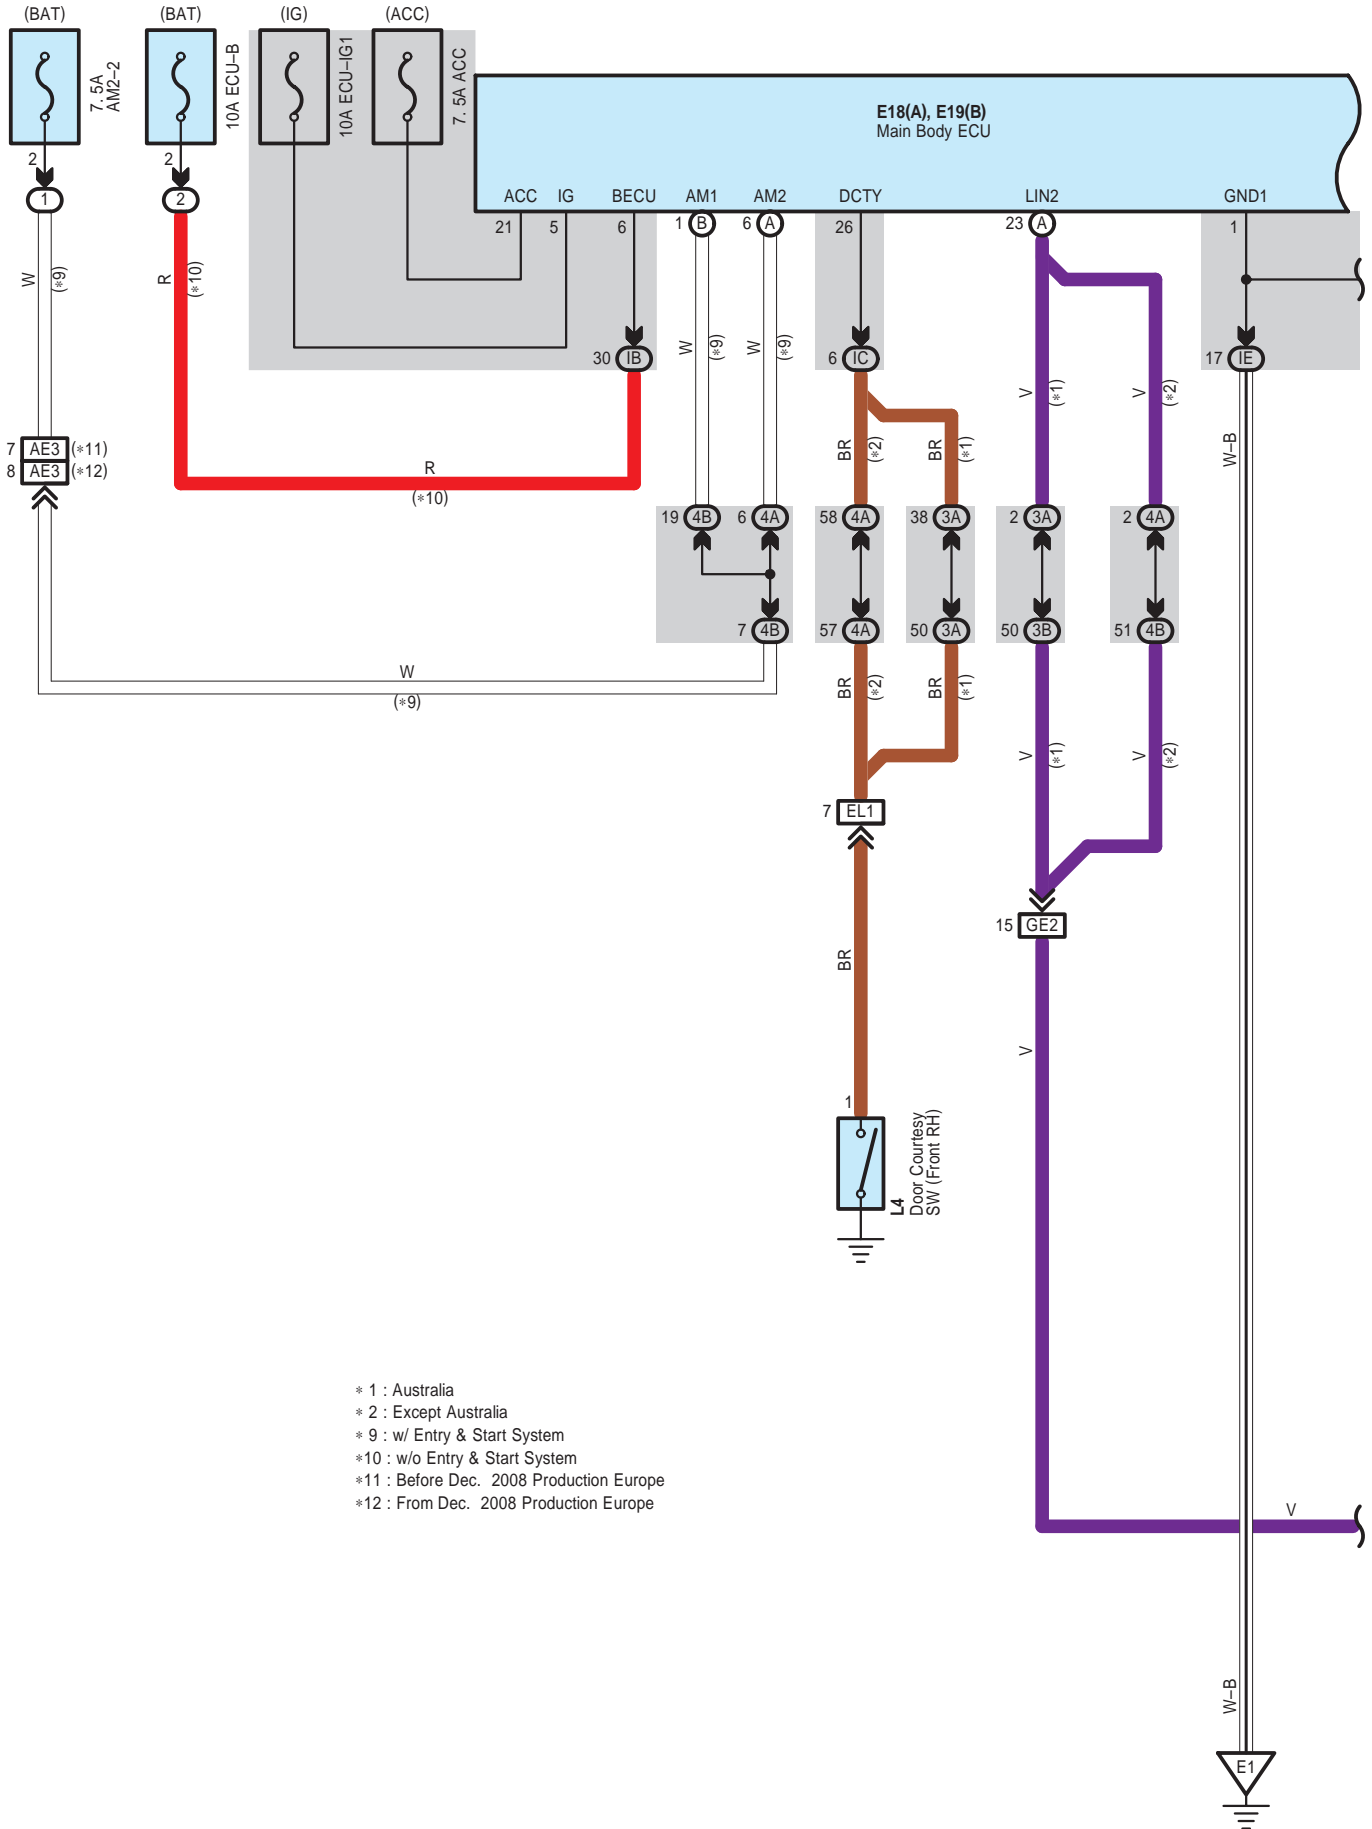

Power Window <RHD>

- * 1 : Australia
- * 2 : Except Australia
- * 9 : w/ Entry & Start System
- *10 : w/o Entry & Start System
- *11 : Before Dec. 2008 Production Europe
- *12 : From Dec. 2008 Production Europe

Power Window <RHD>

G8
Power Window SW (Driver's Side)

- * 3 : Short Body
- * 4 : Long Body
- * 5 : Before Aug. 2007 Production
- * 6 : From Aug. 2007 Production
- * 7 : Before Aug. 2008 Production Except Europe,
Before Dec. 2008 Production Europe
- * 8 : From Aug. 2008 Production Except Europe,
From Dec. 2008 Production Europe