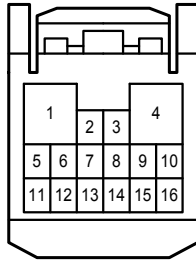

Power Window <RHD>

G8
Power Window SW (Driver's Side)

- * 3 : Short Body
- * 4 : Long Body
- * 5 : Before Aug. 2007 Production
- * 6 : From Aug. 2007 Production
- * 7 : Before Aug. 2008 Production Except Europe,
Before Dec. 2008 Production Europe
- * 8 : From Aug. 2008 Production Except Europe,
From Dec. 2008 Production Europe

G8
Power Window SW (Driver' s Side)

E 18
White

E 19
White

G 8
White

G 9
White

H 7
Black

H 8
Black

(From Aug. 2007 Production)