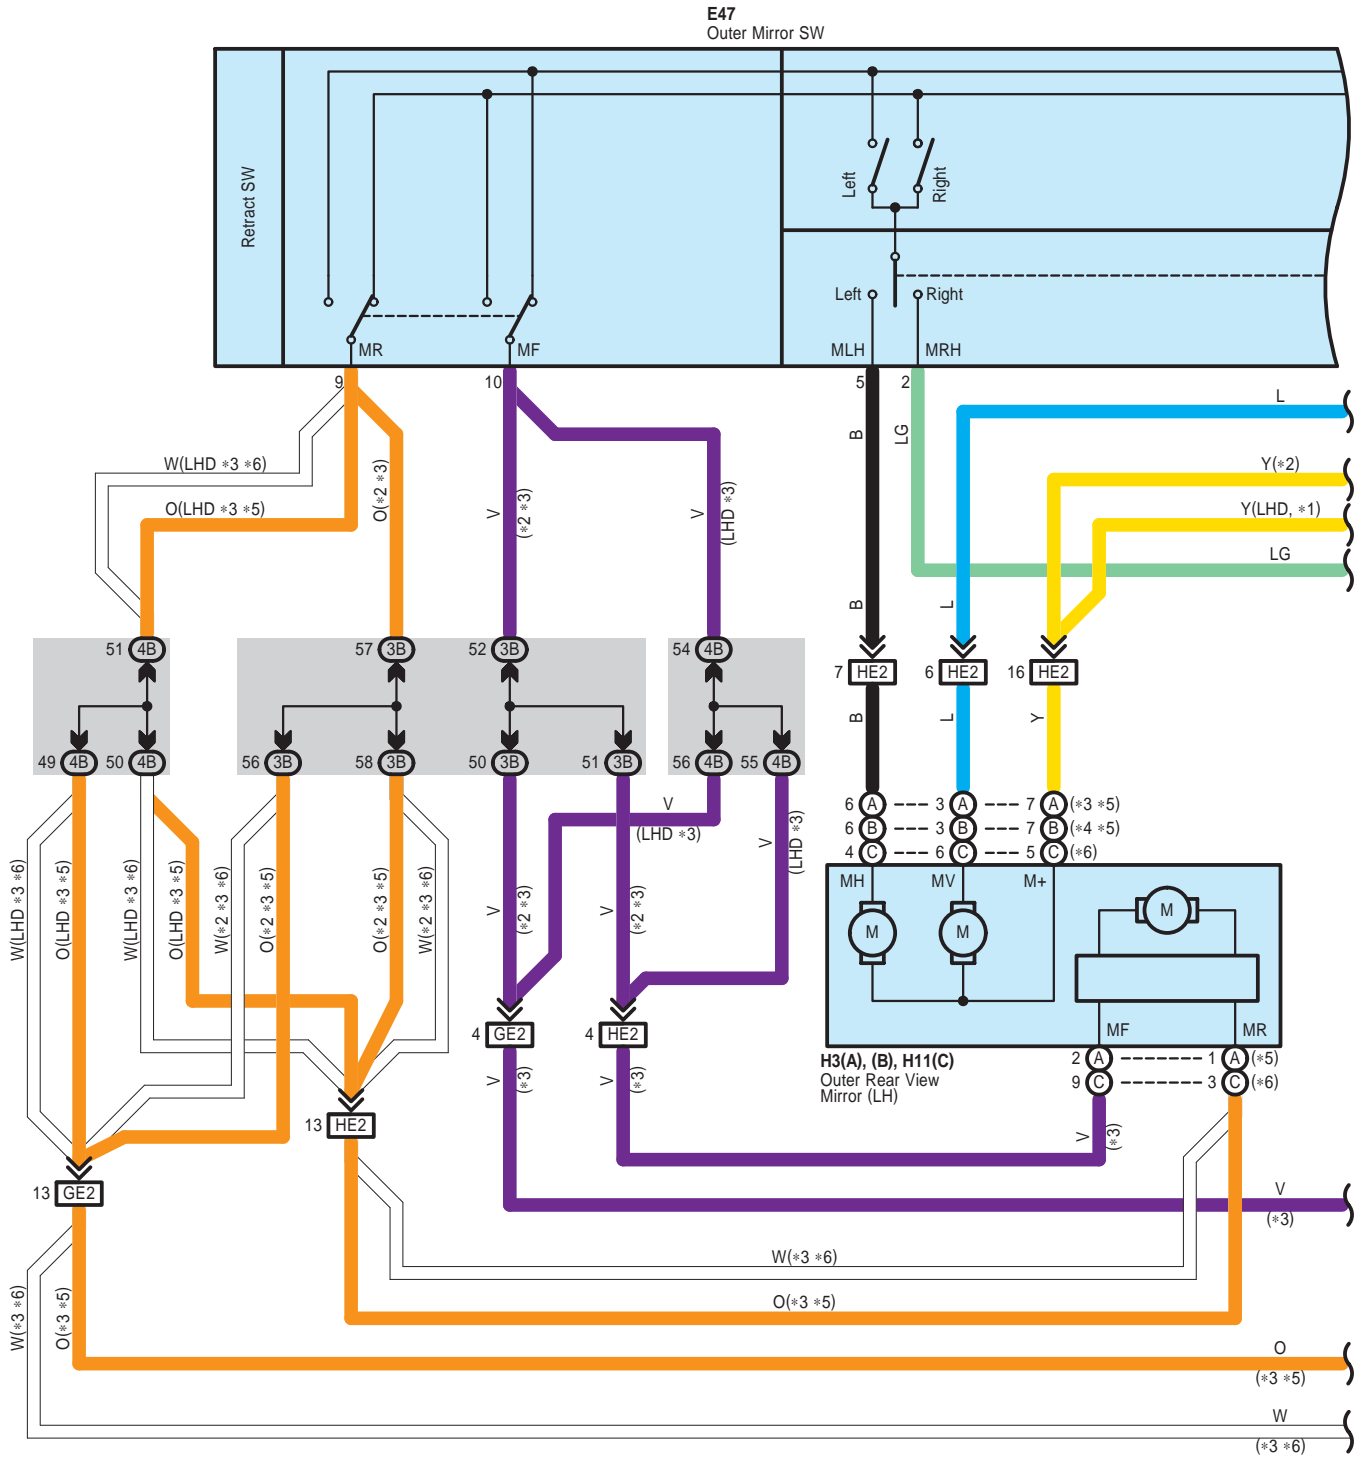

Remote Control Mirror

- * 1 : Australia
- * 2 : RHD Except Australia
- * 3 : w/ Retractor
- * 4 : w/o Retractor
- * 5 : Before Aug. 2008 Production Except Europe, Before Dec. 2008 Production Europe
- * 6 : From Aug. 2008 Production Except Europe, From Dec. 2008 Production Europe

Remote Control Mirror

Remote Control Mirror

E 47
White

G 4
White

G 10
White

H 3
White

H 11
White

3B
White

4A
White

4B
White

IE
White

IM
White

IS
White

GE2
White

HE2
White