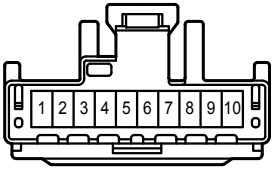

Remote Control Mirror

- * 1 : Australia
- * 2 : RHD Except Australia
- * 3 : w/ Retractor
- * 4 : w/o Retractor
- * 5 : Before Aug. 2008 Production Except Europe, Before Dec. 2008 Production Europe
- * 6 : From Aug. 2008 Production Except Europe, From Dec. 2008 Production Europe

Remote Control Mirror

Remote Control Mirror

E 47
White

G 4
White

G 10
White

H 3
White

H 11
White

3B
White