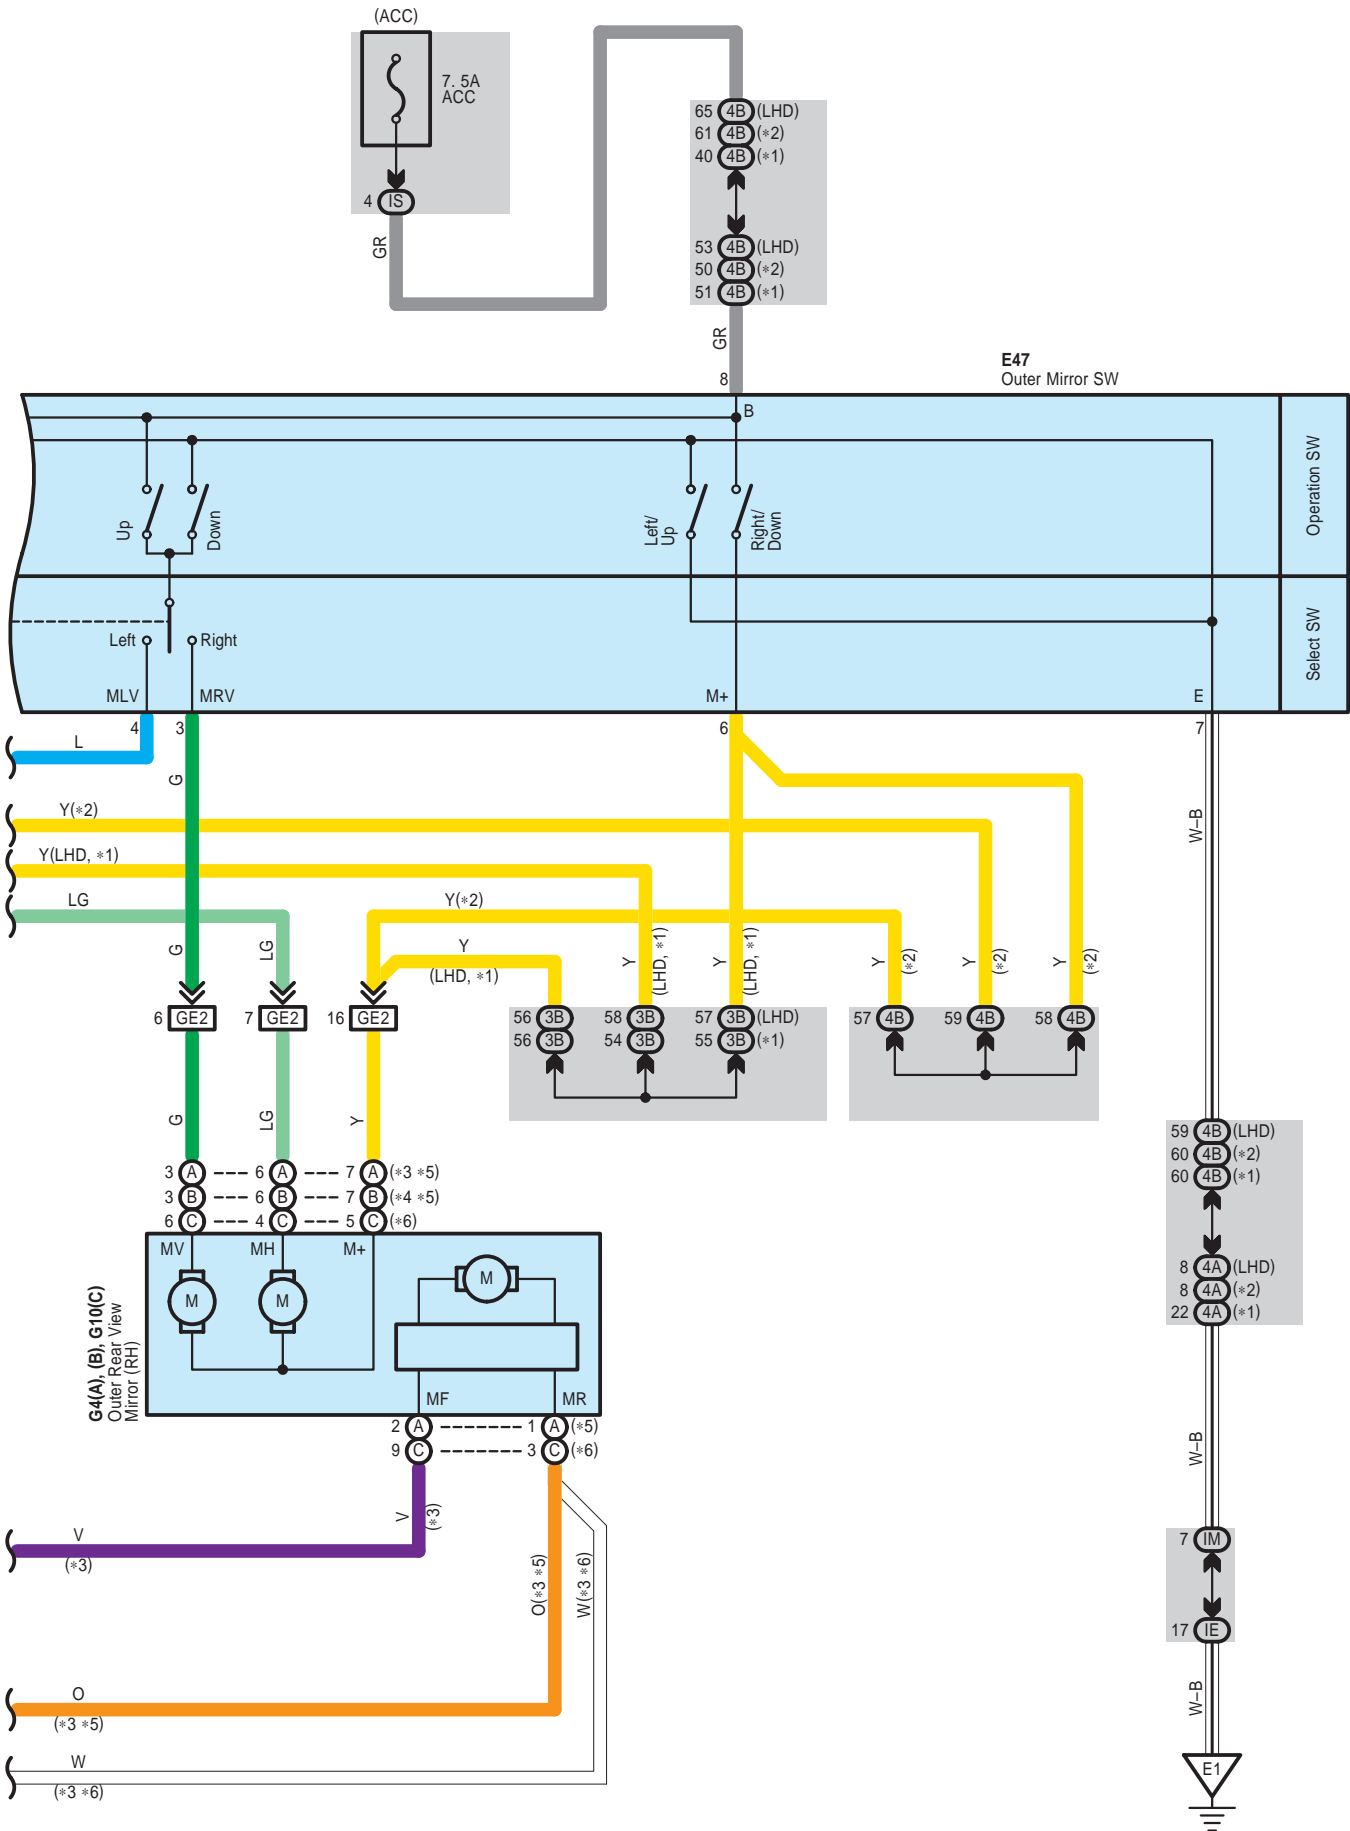

Remote Control Mirror

- * 1 : Australia
- * 2 : RHD Except Australia
- * 3 : w/ Retractor
- * 4 : w/o Retractor
- * 5 : Before Aug. 2008 Production Except Europe, Before Dec. 2008 Production Europe
- * 6 : From Aug. 2008 Production Except Europe, From Dec. 2008 Production Europe

Remote Control Mirror

Remote Control Mirror

E 47
White

G 4
White

G 10
White

H 3
White

H 11
White

3B
White

4A
White

4B
White

IE
White

IM
White

IS
White

GE2
White

HE2
White