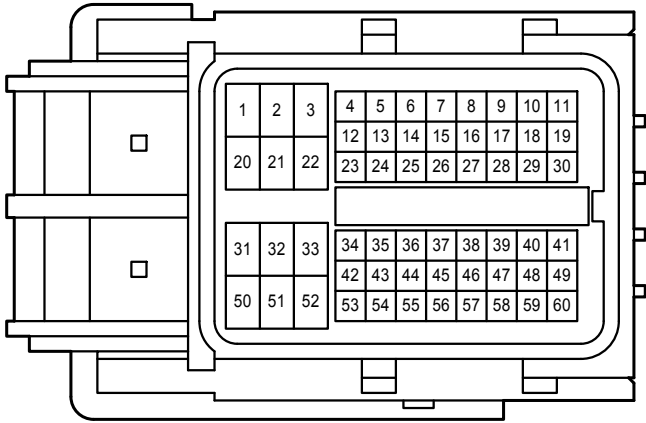

Mirror Heater , Rear Window Defogger

A 12
Black