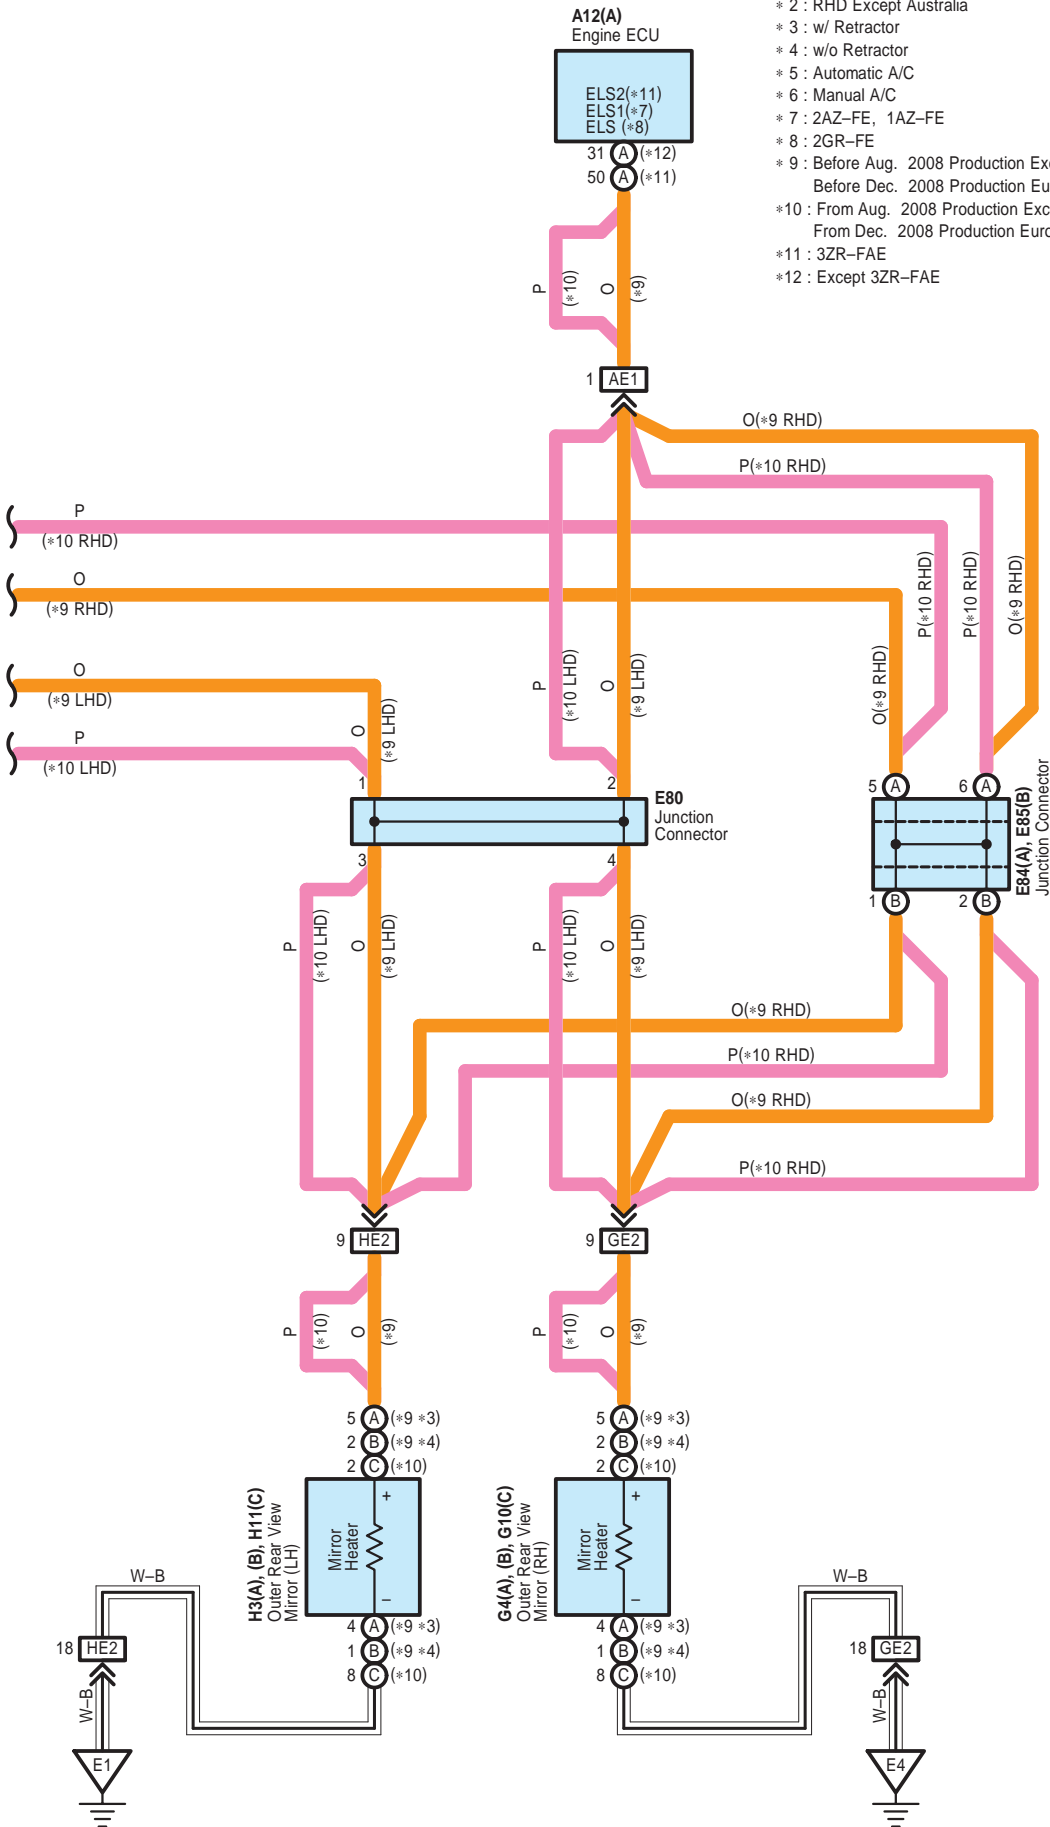

# Mirror Heater , Rear Window Defogger

- \* 1 : Australia
- \* 2 : RHD Except Australia
- \* 3 : w/ Retractor
- \* 4 : w/o Retractor
- \* 5 : Automatic A/C
- \* 6 : Manual A/C
- \* 7 : 2AZ-FE, 1AZ-FE
- \* 8 : 2GR-FE
- \* 9 : Before Aug. 2008 Production Except Europe, Before Dec. 2008 Production Europe
- \* 10 : From Aug. 2008 Production Except Europe, From Dec. 2008 Production Europe
- \* 11 : 3ZR-FAE
- \* 12 : Except 3ZR-FAE