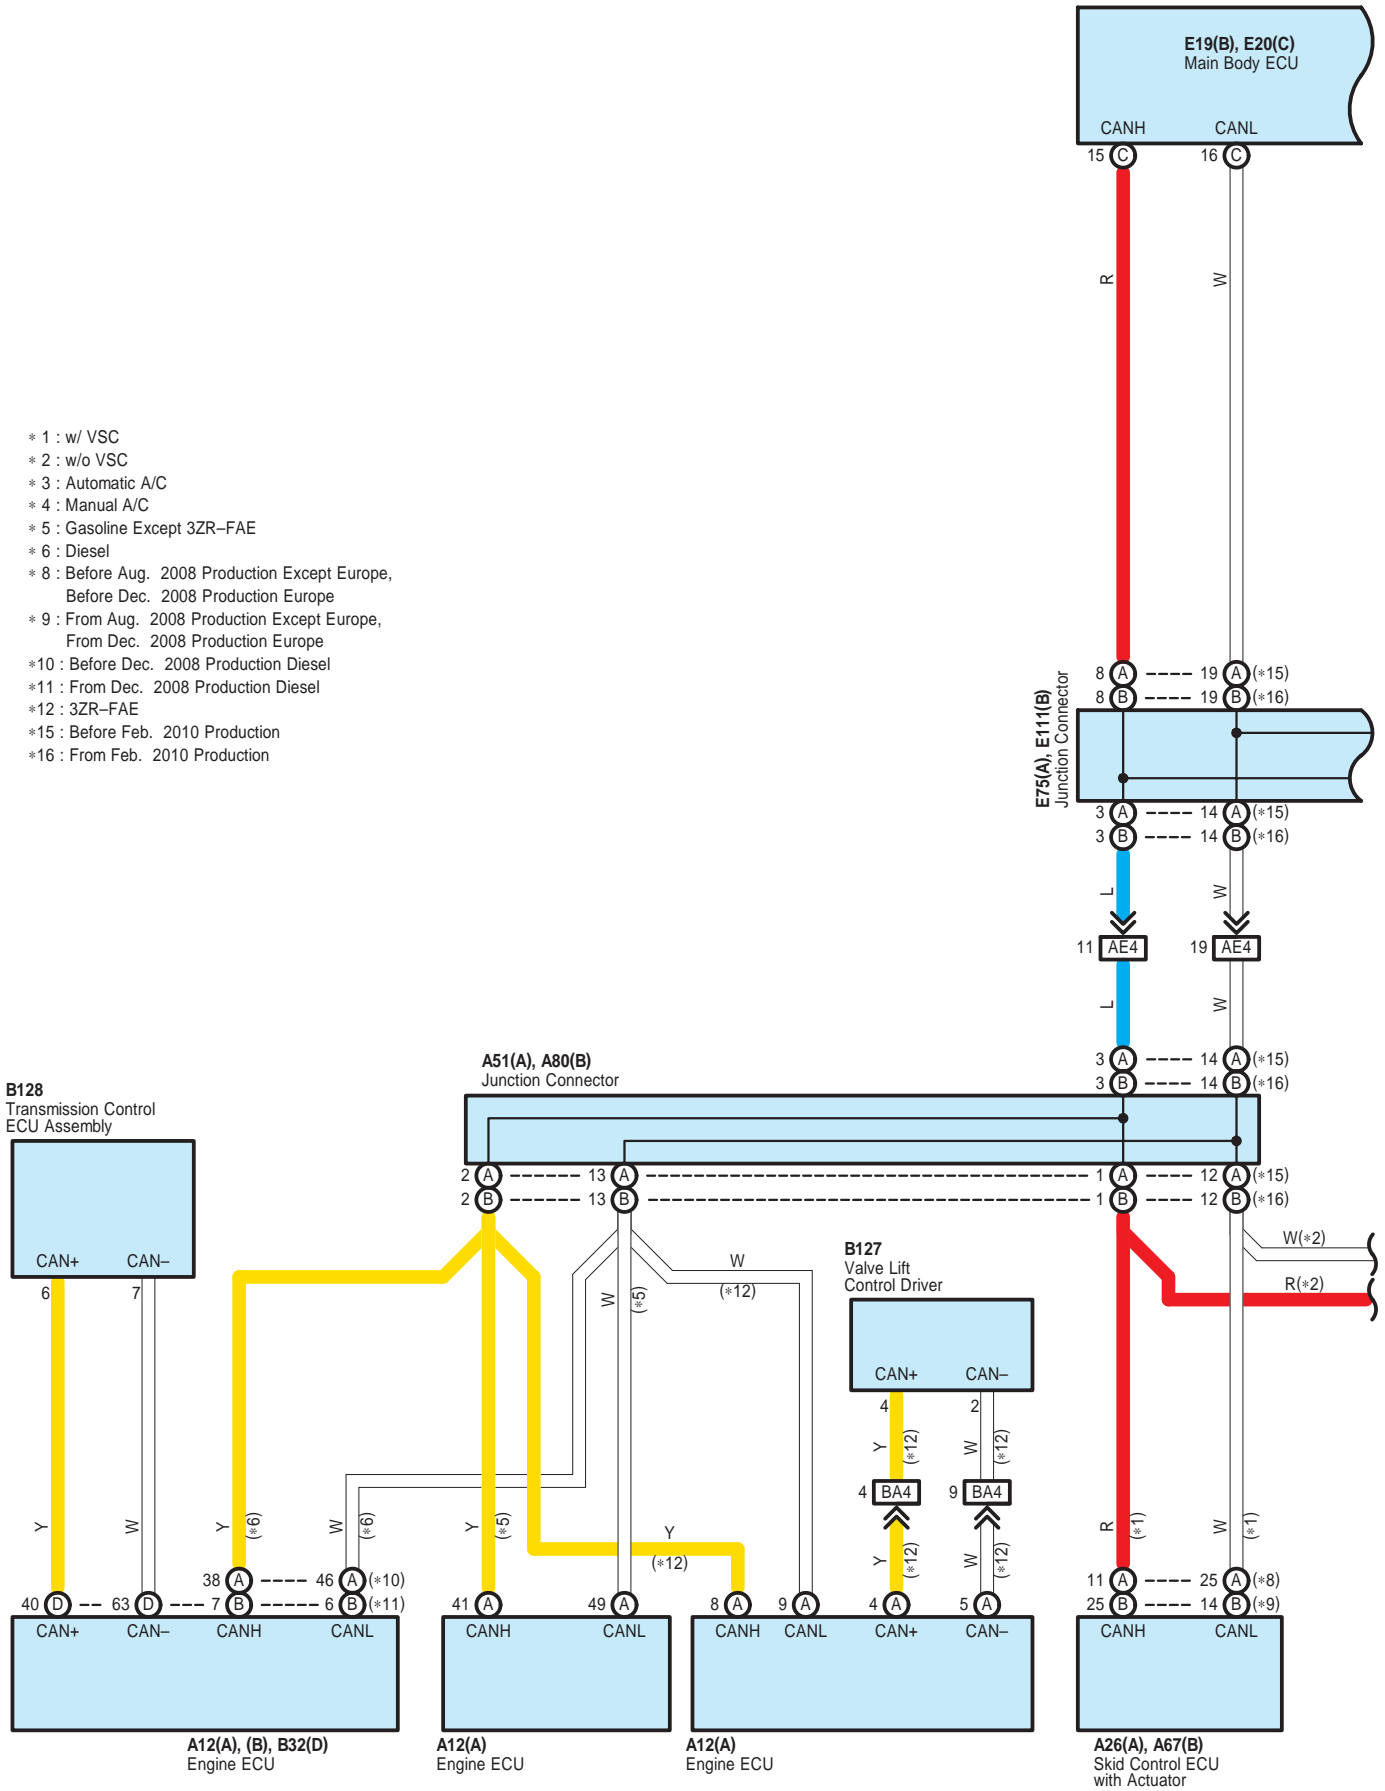

- \* 1 : w/ VSC
- \* 2 : w/o VSC
- \* 3 : Automatic A/C
- \* 4 : Manual A/C
- \* 5 : Gasoline Except 3ZR-FAE
- \* 6 : Diesel
- \* 8 : Before Aug. 2008 Production Except Europe,  
Before Dec. 2008 Production Europe
- \* 9 : From Aug. 2008 Production Except Europe,  
From Dec. 2008 Production Europe
- \* 10 : Before Dec. 2008 Production Diesel
- \* 11 : From Dec. 2008 Production Diesel
- \* 12 : 3ZR-FAE
- \* 15 : Before Feb. 2010 Production
- \* 16 : From Feb. 2010 Production

- \* 7 : w/ Entry & Start System
- \* 8 : Before Aug. 2008 Production Except Europe, Before Dec. 2008 Production Europe
- \* 9 : From Aug. 2008 Production Except Europe, From Dec. 2008 Production Europe
- \* 13 : Before Dec. 2008 Production Europe
- \* 14 : From Dec. 2008 Production Europe
- \* 15 : Before Feb. 2010 Production
- \* 16 : From Feb. 2010 Production

A 12  
Black

A 26  
Black

A 27  
Black

A 51  
Gray

E 21  
White

E 22  
White

E 41  
White

E 42  
White