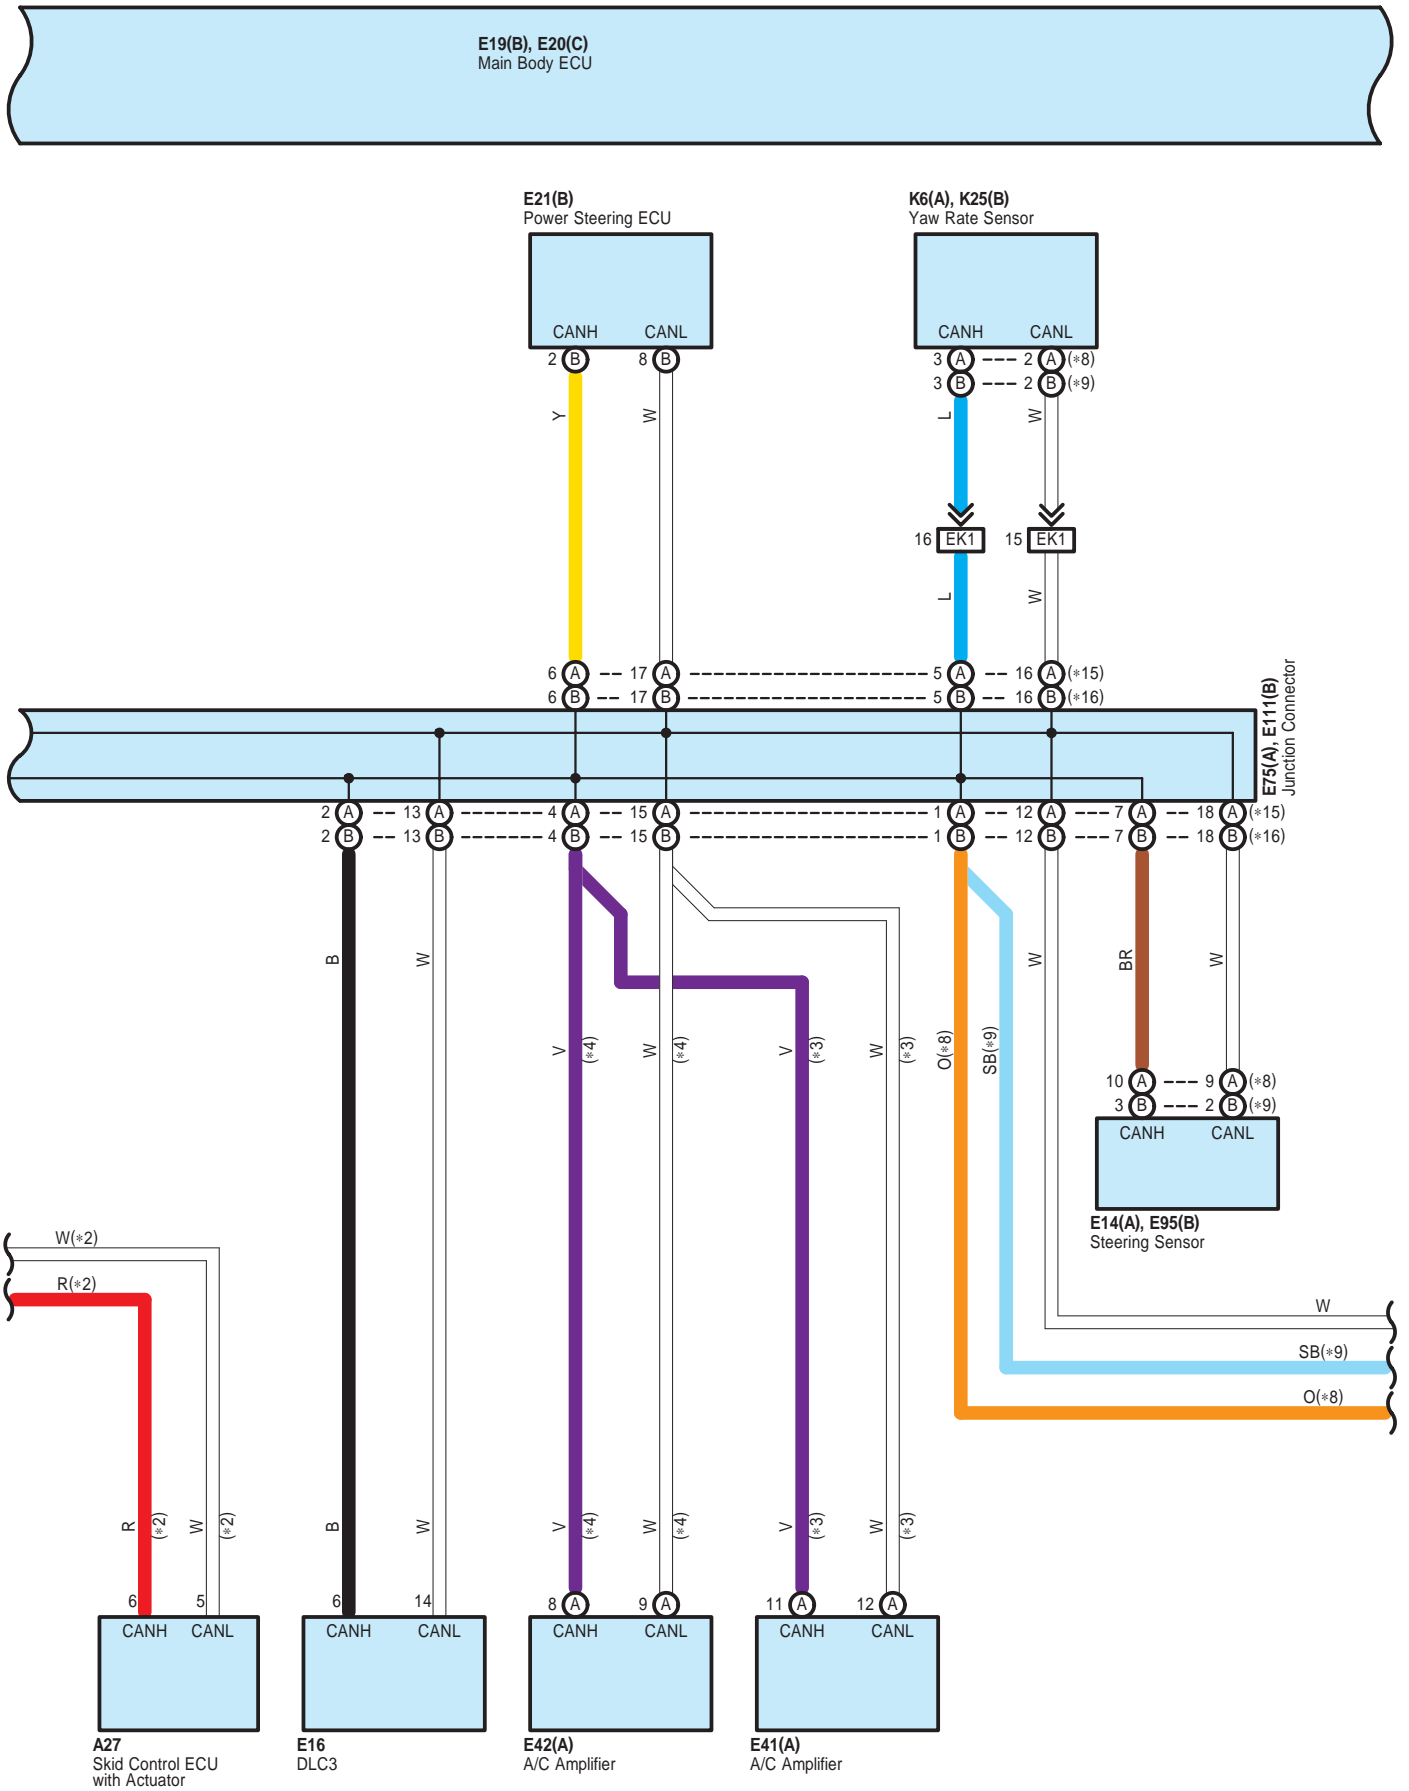

- \* 1 : w/ VSC
- \* 2 : w/o VSC
- \* 3 : Automatic A/C
- \* 4 : Manual A/C
- \* 5 : Gasoline Except 3ZR-FAE
- \* 6 : Diesel
- \* 8 : Before Aug. 2008 Production Except Europe,  
Before Dec. 2008 Production Europe
- \* 9 : From Aug. 2008 Production Except Europe,  
From Dec. 2008 Production Europe
- \* 10 : Before Dec. 2008 Production Diesel
- \* 11 : From Dec. 2008 Production Diesel
- \* 12 : 3ZR-FAE
- \* 15 : Before Feb. 2010 Production
- \* 16 : From Feb. 2010 Production

- \* 7 : w/ Entry & Start System
- \* 8 : Before Aug. 2008 Production Except Europe, Before Dec. 2008 Production Europe
- \* 9 : From Aug. 2008 Production Except Europe, From Dec. 2008 Production Europe
- \* 13 : Before Dec. 2008 Production Europe
- \* 14 : From Dec. 2008 Production Europe
- \* 15 : Before Feb. 2010 Production
- \* 16 : From Feb. 2010 Production

A 12  
Black

A 26  
Black

A 27  
Black

A 51  
Gray

E 21  
White

E 22  
White

E 41  
White

E 42  
White

E 49  
Yellow

E 63  
White

E 67  
White

E 75  
Gray

E 76  
Black

E 77  
Gray

E 95  
White

E111  
Gray