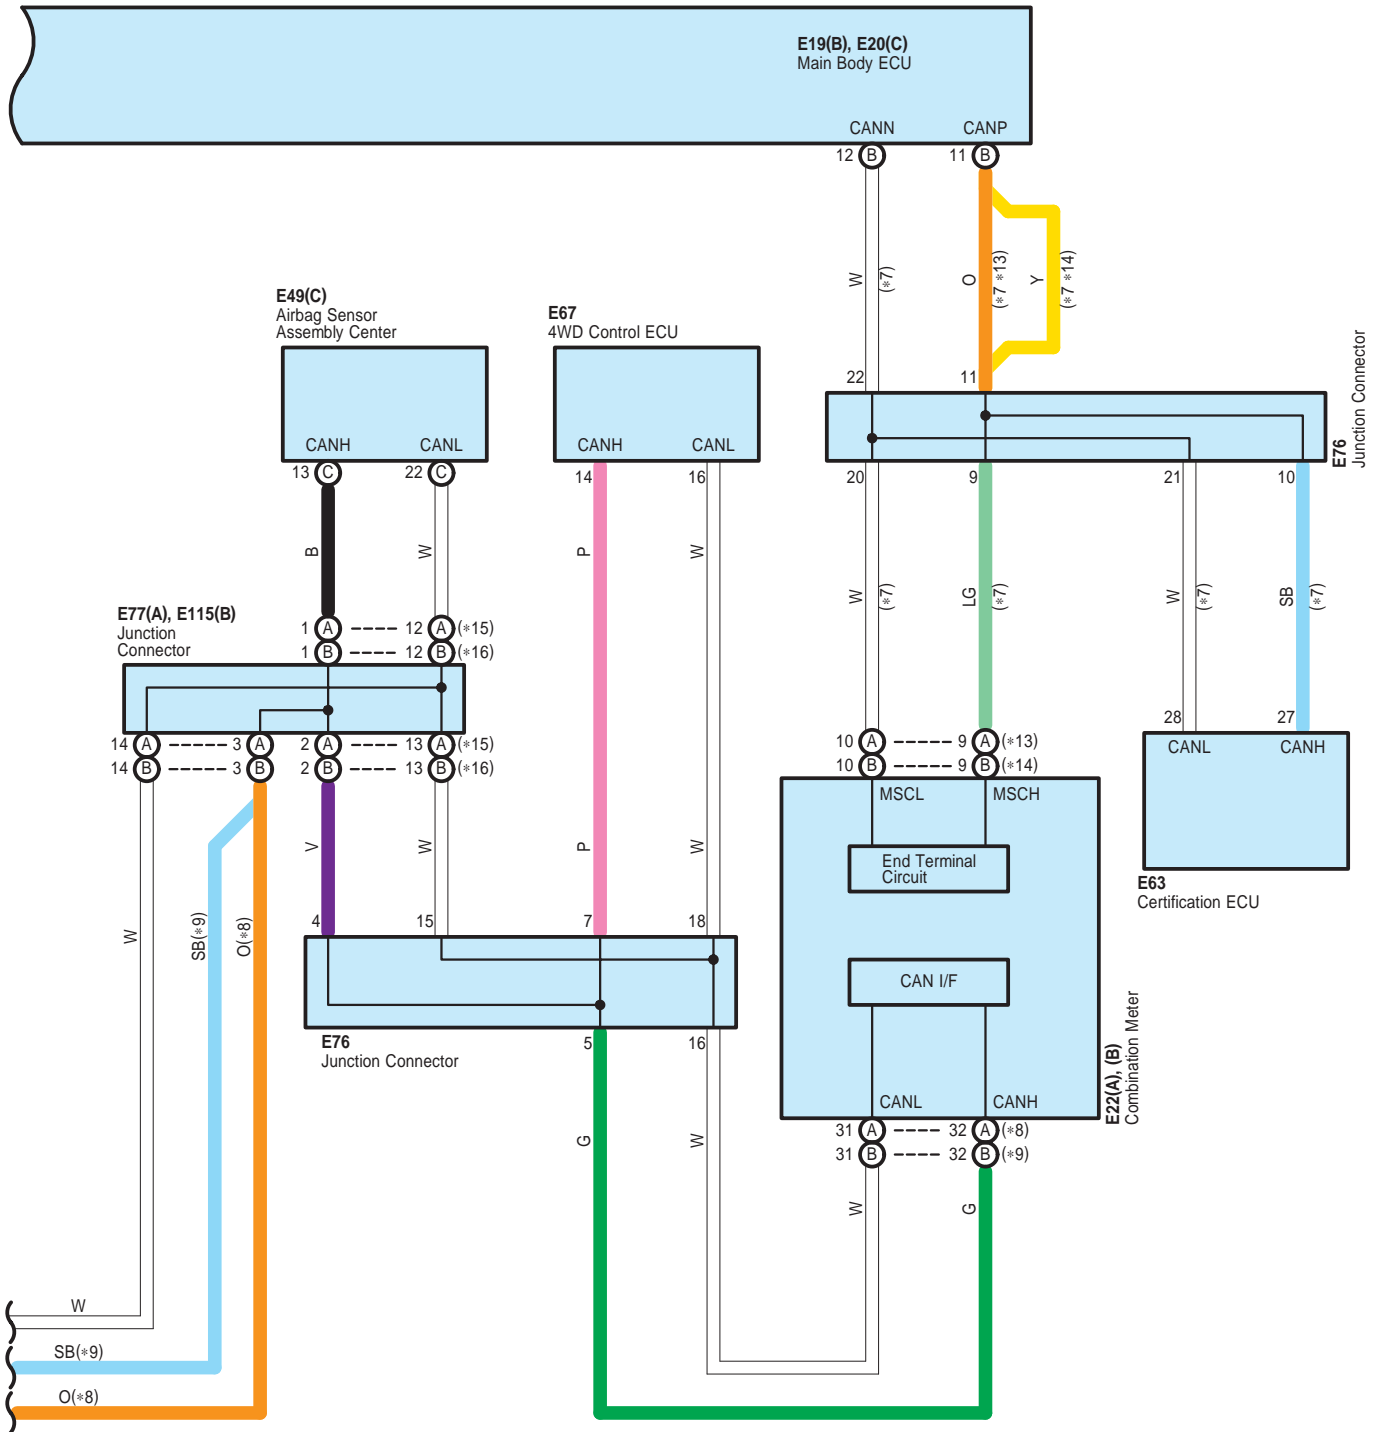

- \* 1 : w/ VSC
- \* 2 : w/o VSC
- \* 3 : Automatic A/C
- \* 4 : Manual A/C
- \* 5 : Gasoline Except 3ZR-FAE
- \* 6 : Diesel
- \* 8 : Before Aug. 2008 Production Except Europe,  
Before Dec. 2008 Production Europe
- \* 9 : From Aug. 2008 Production Except Europe,  
From Dec. 2008 Production Europe
- \* 10 : Before Dec. 2008 Production Diesel
- \* 11 : From Dec. 2008 Production Diesel
- \* 12 : 3ZR-FAE
- \* 15 : Before Feb. 2010 Production
- \* 16 : From Feb. 2010 Production

- \* 7 : w/ Entry & Start System
- \* 8 : Before Aug. 2008 Production Except Europe, Before Dec. 2008 Production Europe
- \* 9 : From Aug. 2008 Production Except Europe, From Dec. 2008 Production Europe
- \* 13 : Before Dec. 2008 Production Europe
- \* 14 : From Dec. 2008 Production Europe
- \* 15 : Before Feb. 2010 Production
- \* 16 : From Feb. 2010 Production

A 12  
Black

A 26  
Black

A 27  
Black

A 51  
Gray

E 21  
White

E 22  
White

E 41  
White

E 42  
White

E115  
Gray

K 6  
Black

Multiplex Communication System <CAN LHD>